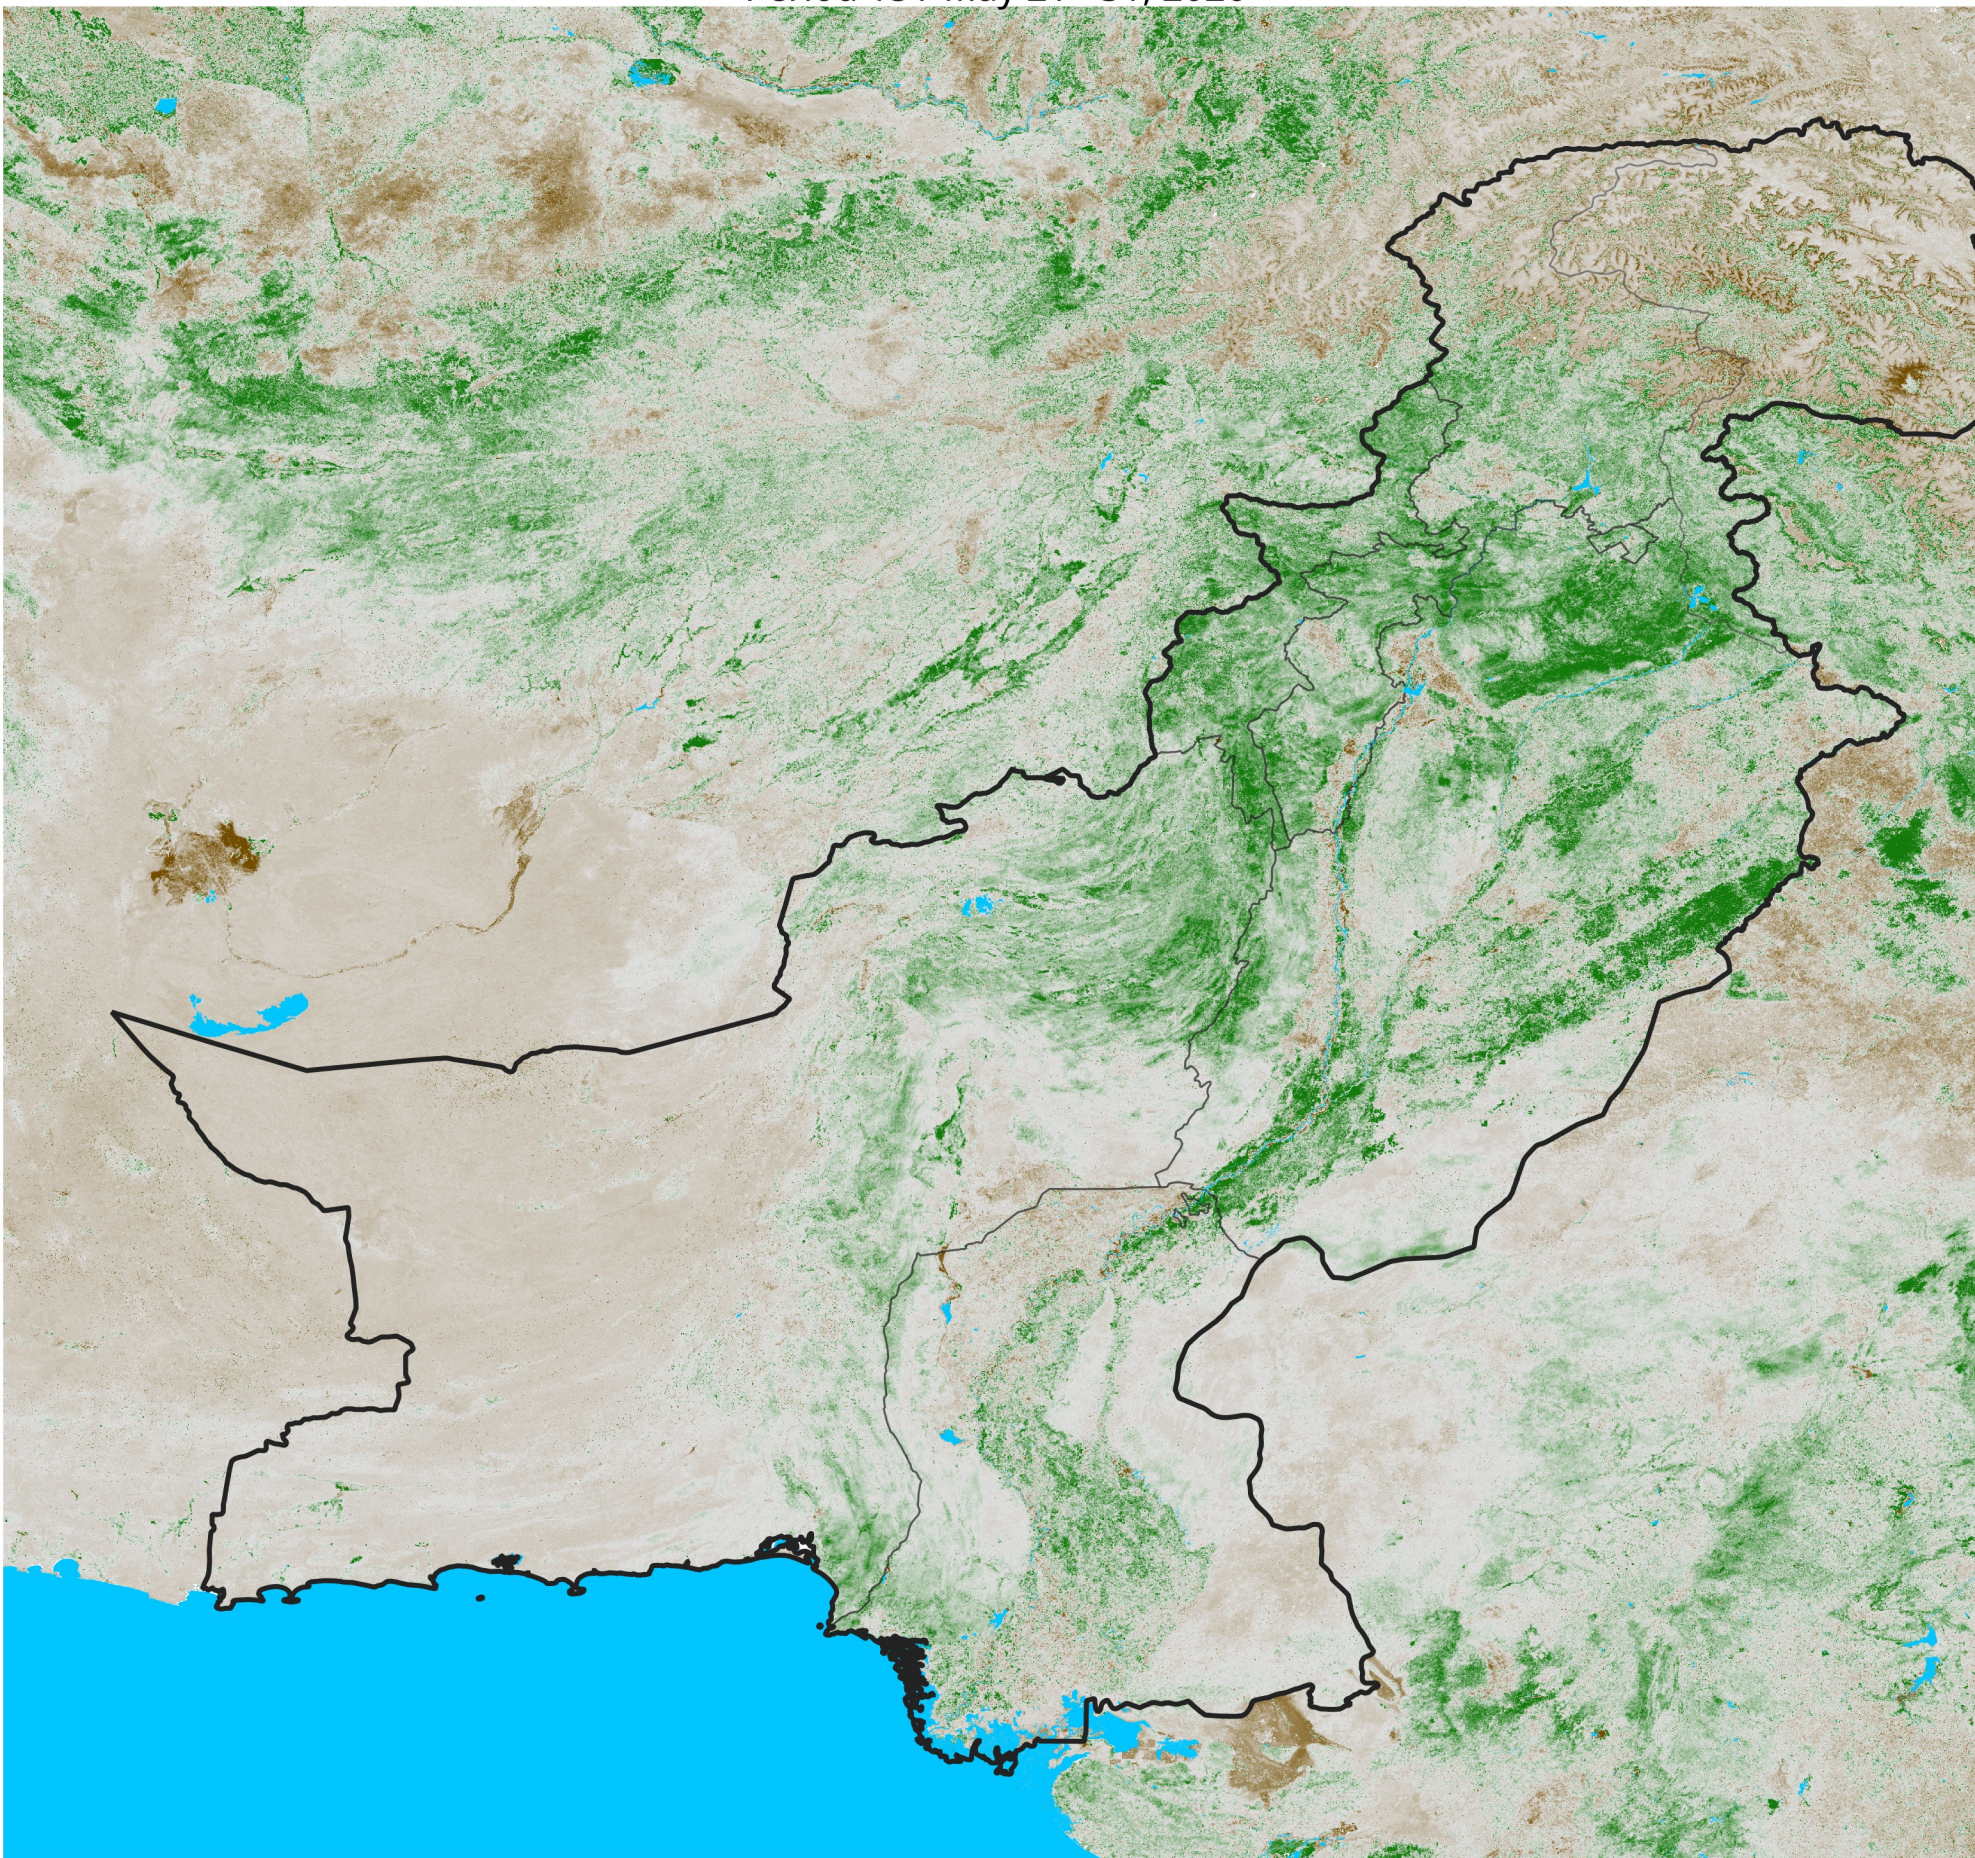

Pakistan NDVI Anomaly

2026 minus mean (2003 - 2022)

Period 15 / May 21 - 31, 2026

NDVI Anomaly

< -0.3 -0.2 -0.1 -0.05 0.05 0.1 0.2 >0.3

Negative

No Difference

Positive