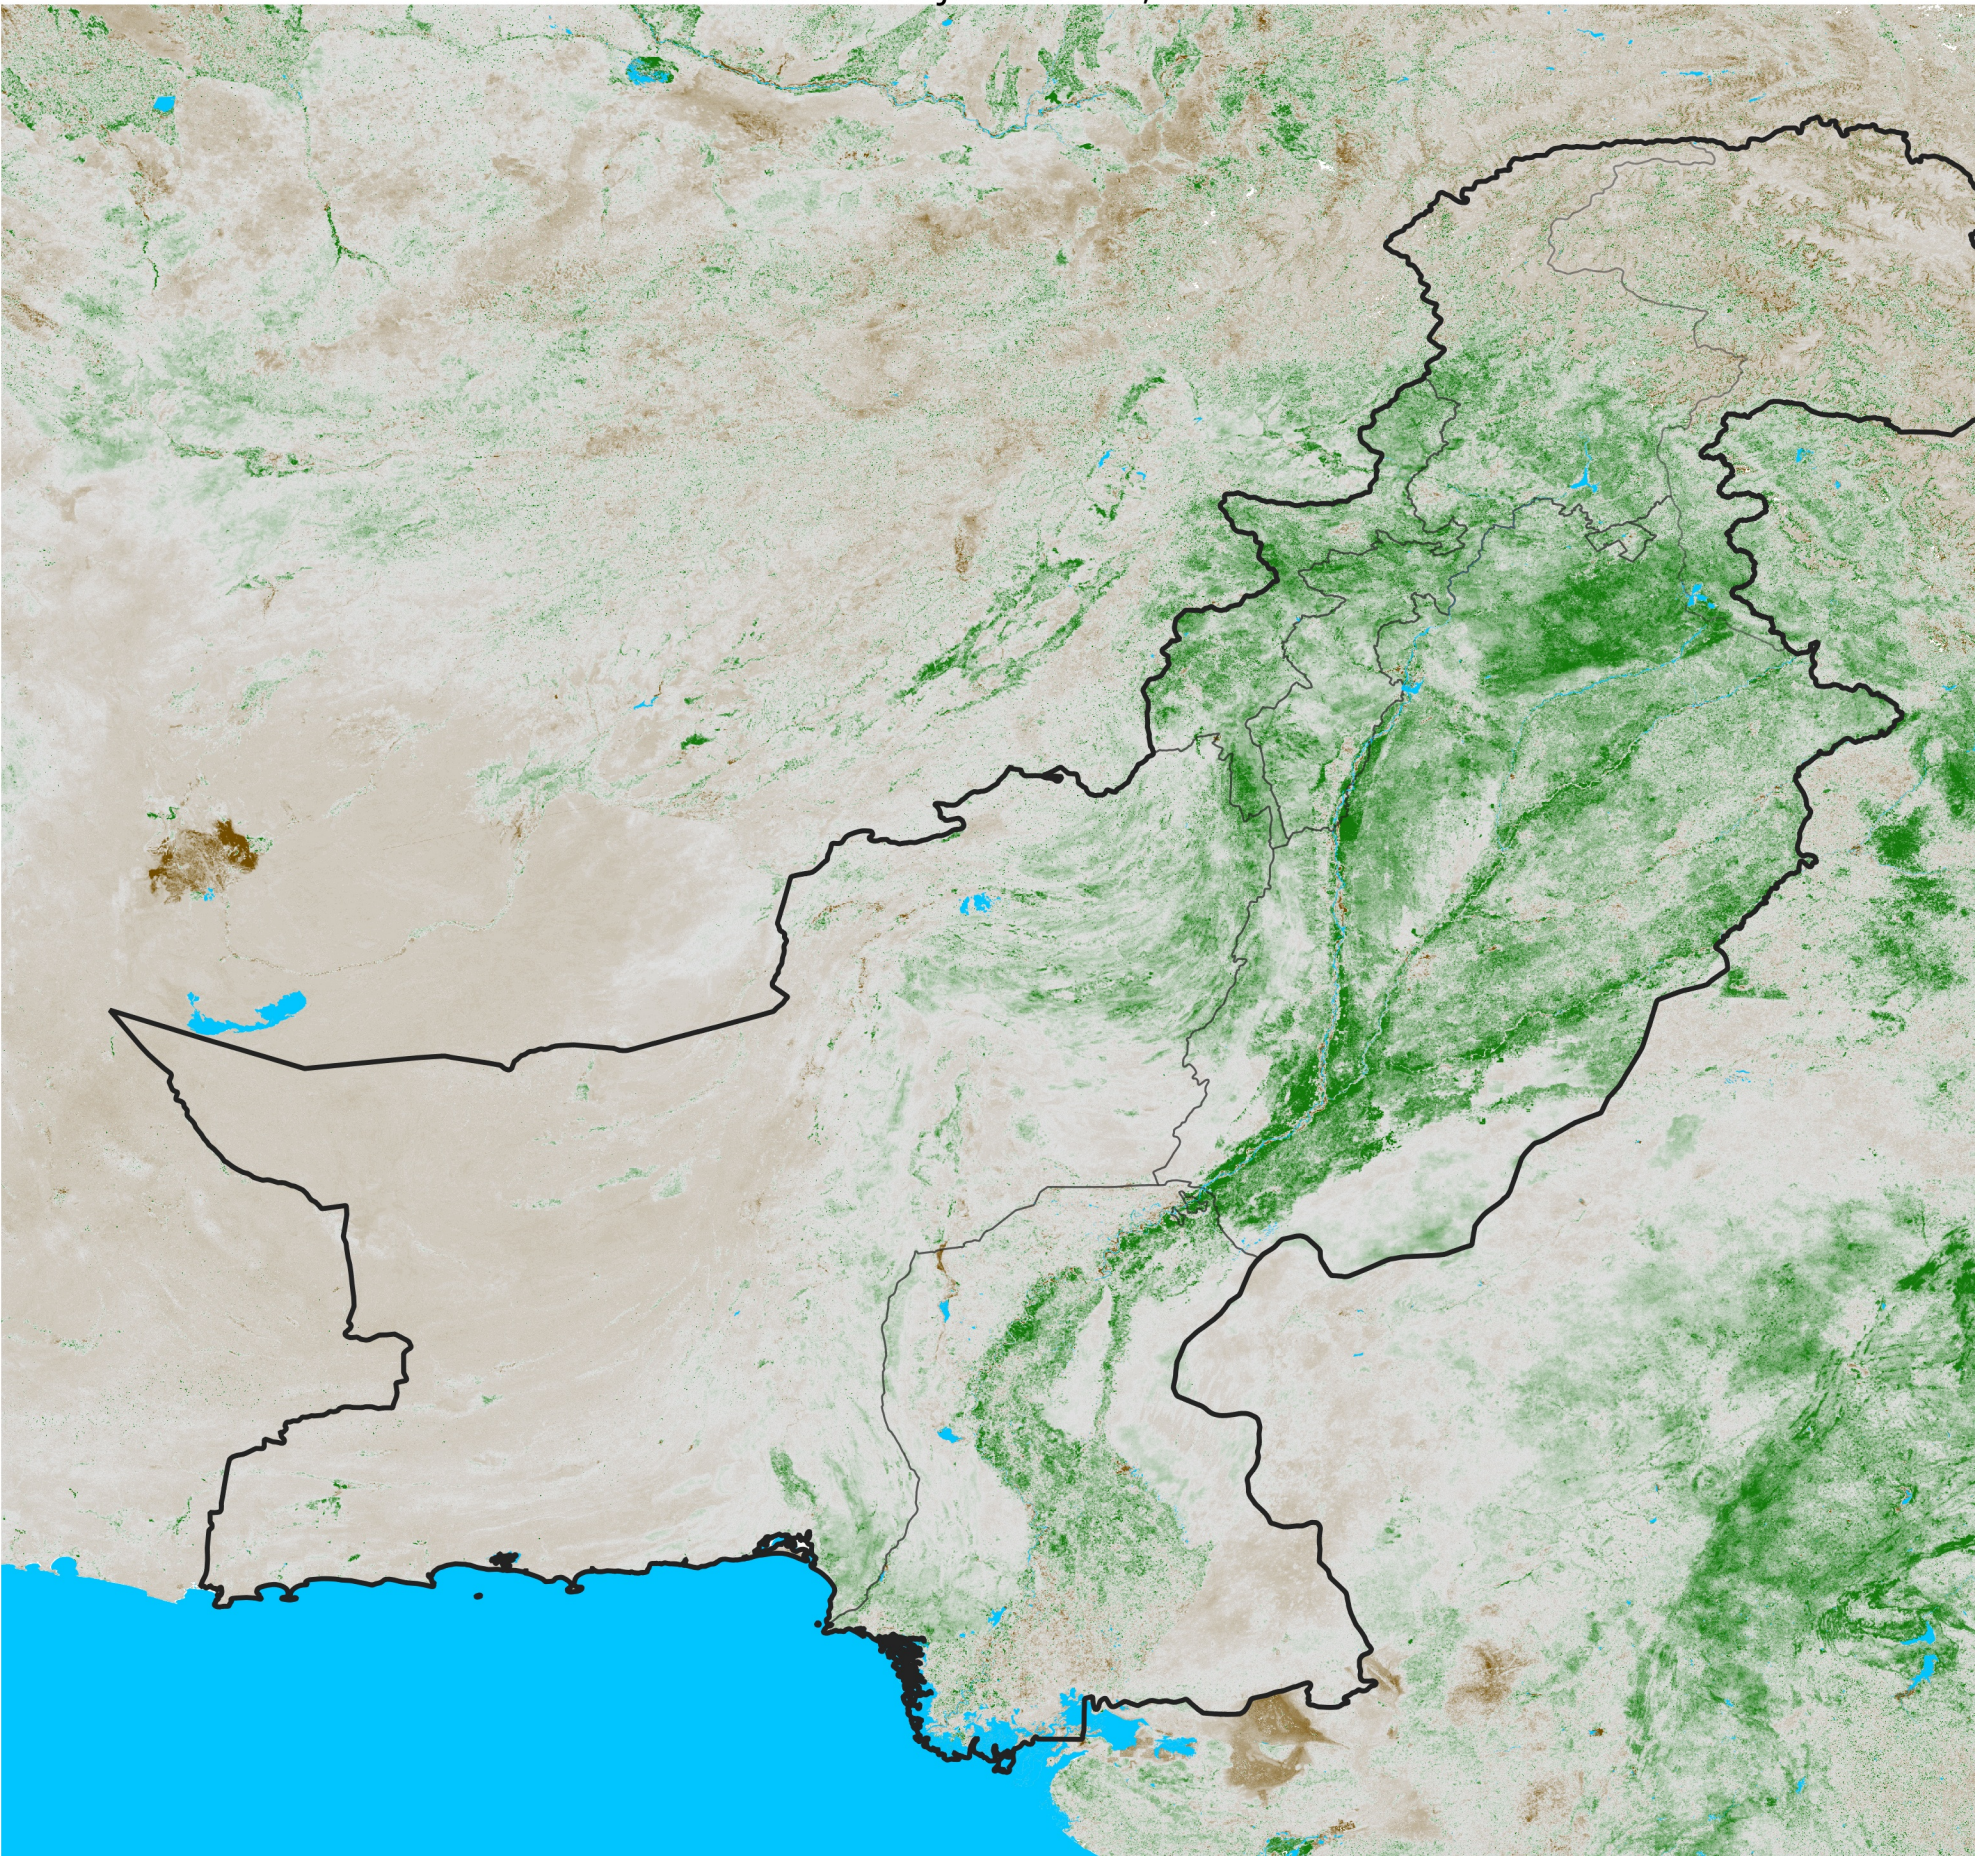

Pakistan NDVI Anomaly

2026 minus mean (2003 - 2022)

Period 16 / June 01 - 10, 2026

NDVI Anomaly

< -0.3 -0.2 -0.1 -0.05 0.05 0.1 0.2 >0.3

Negative

No Difference

Positive