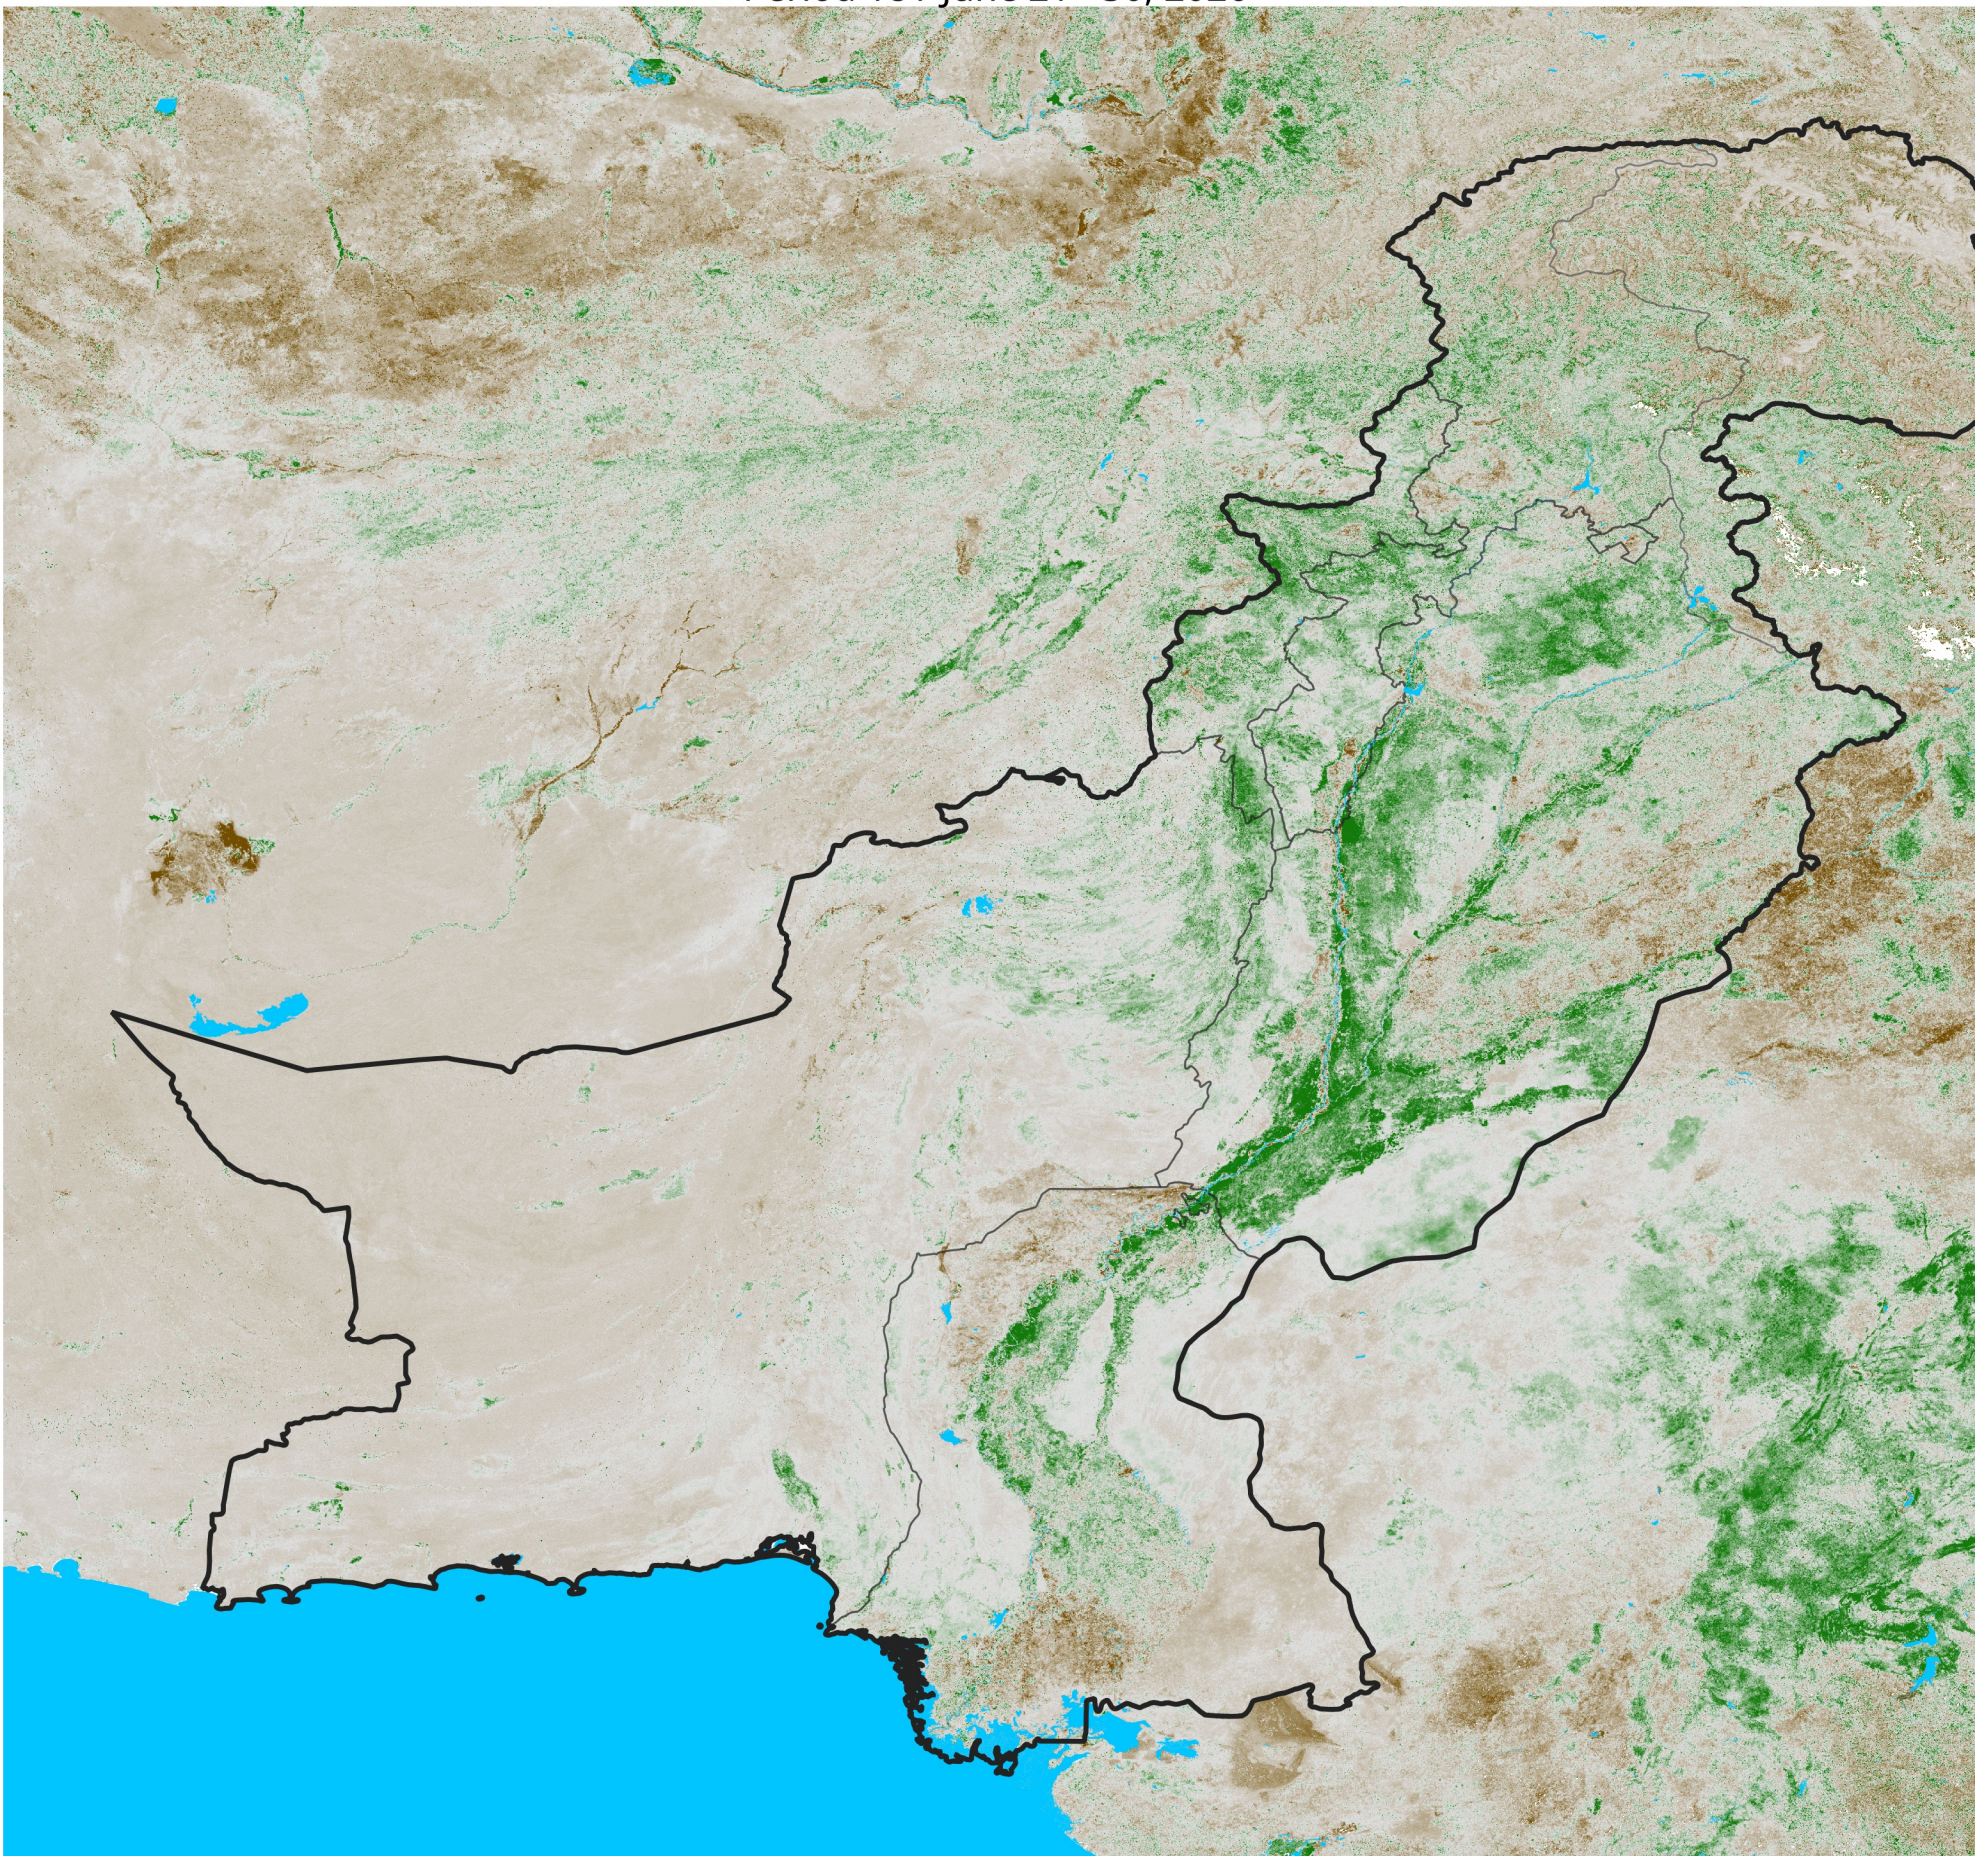

Pakistan NDVI Anomaly

2026 minus mean (2003 - 2022)

Period 18 / June 21 - 30, 2026

NDVI Anomaly

< -0.3 -0.2 -0.1 -0.05 0.05 0.1 0.2 >0.3

Negative

No Difference

Positive