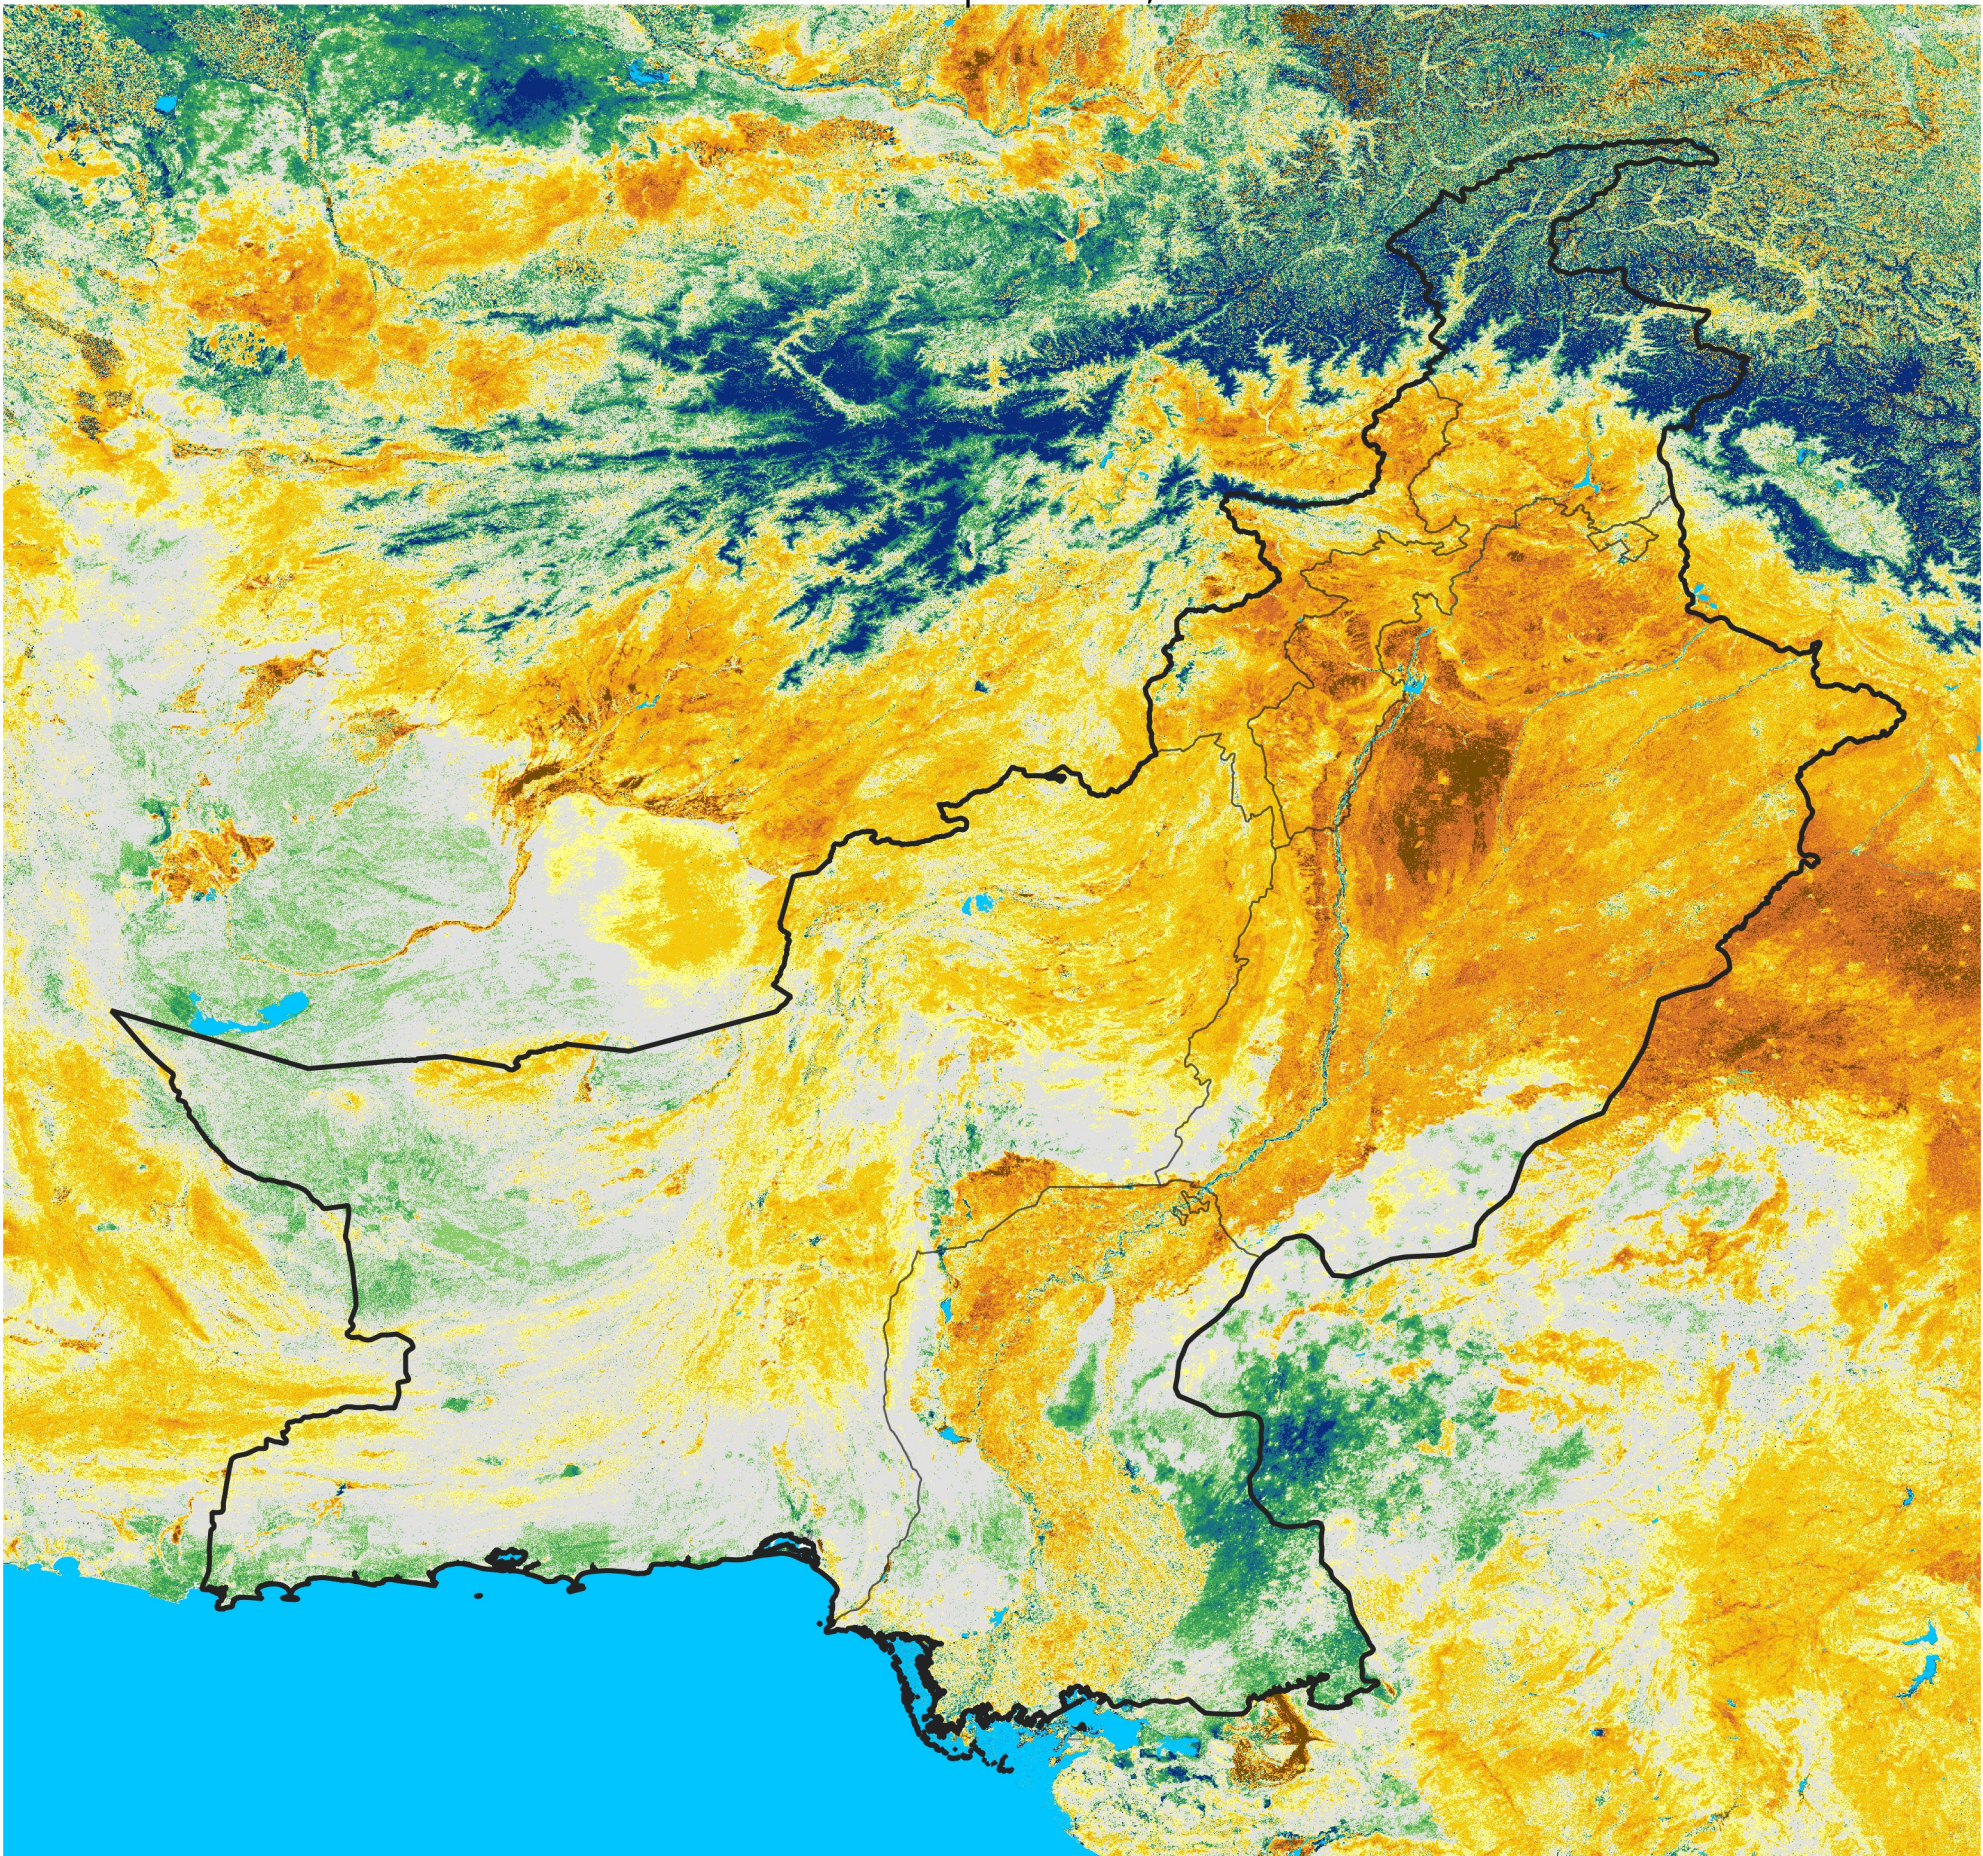

Pakistan Percent of Mean NDVI

2004 / mean (2003 - 2022)
Period 10 / April 01 - 10, 2004

Percent of Normal