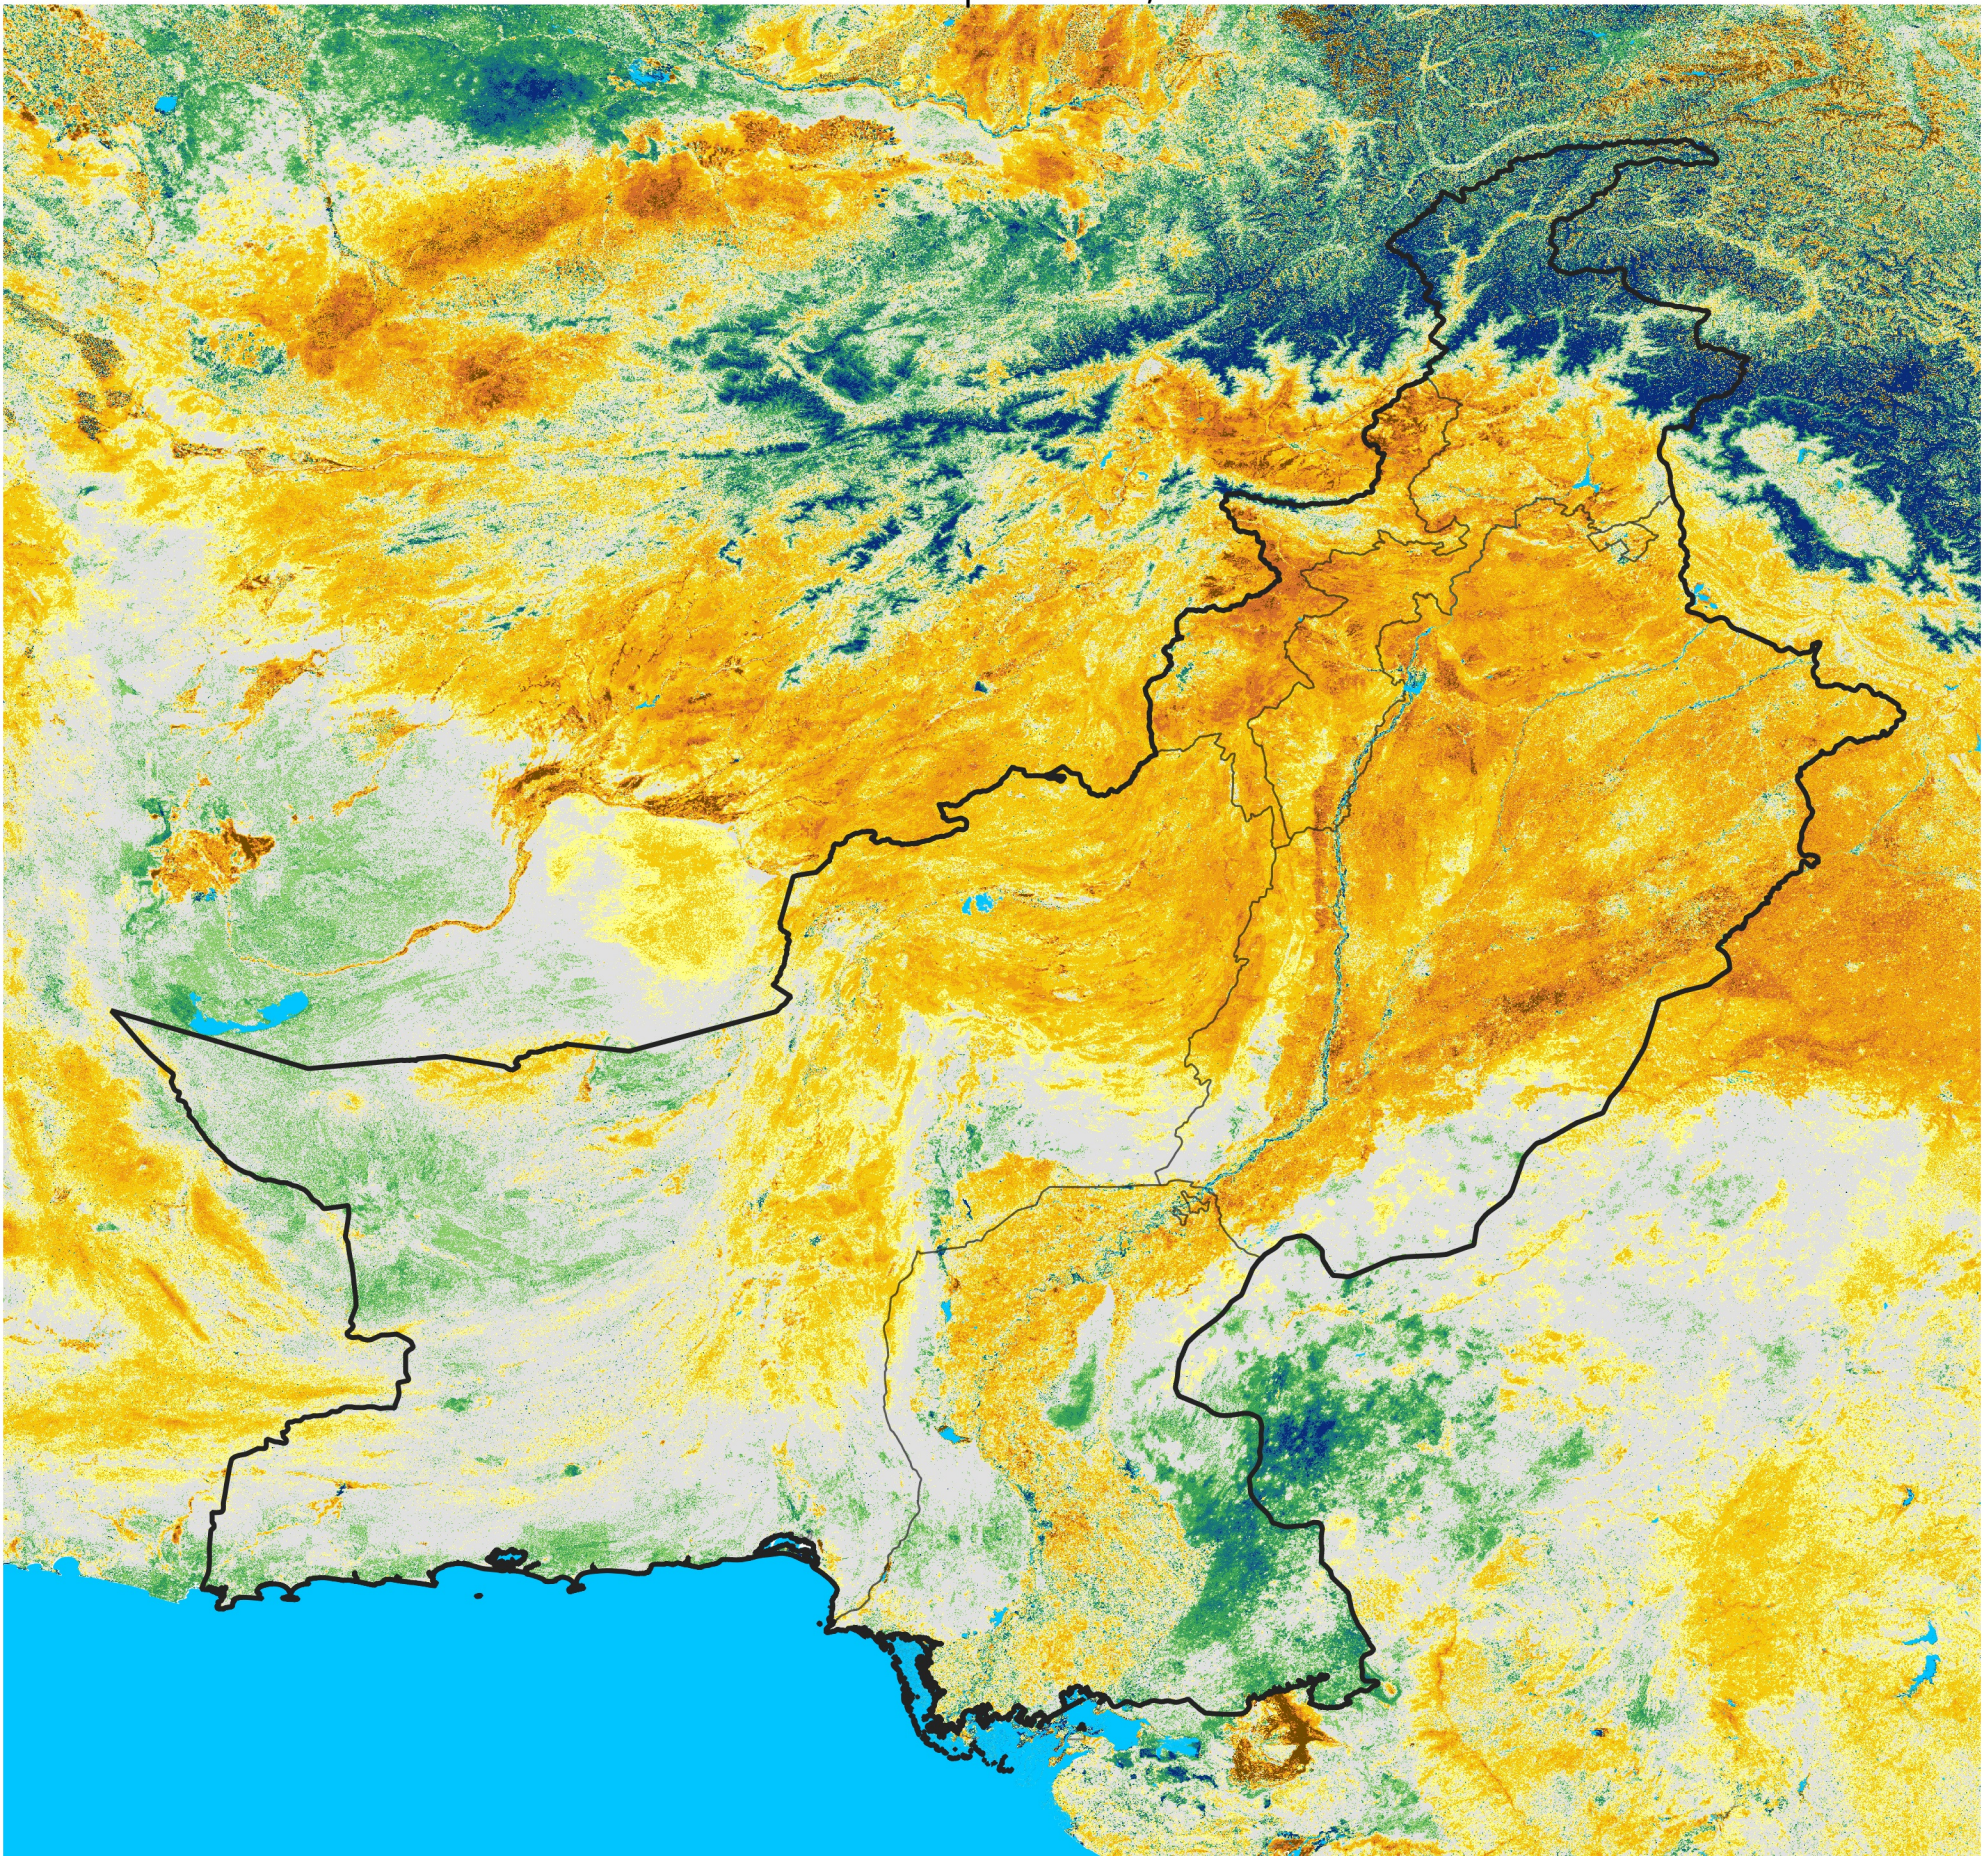

Pakistan Percent of Mean NDVI

2004 / mean (2003 - 2022)
Period 12 / April 21 - 30, 2004

Percent of Normal