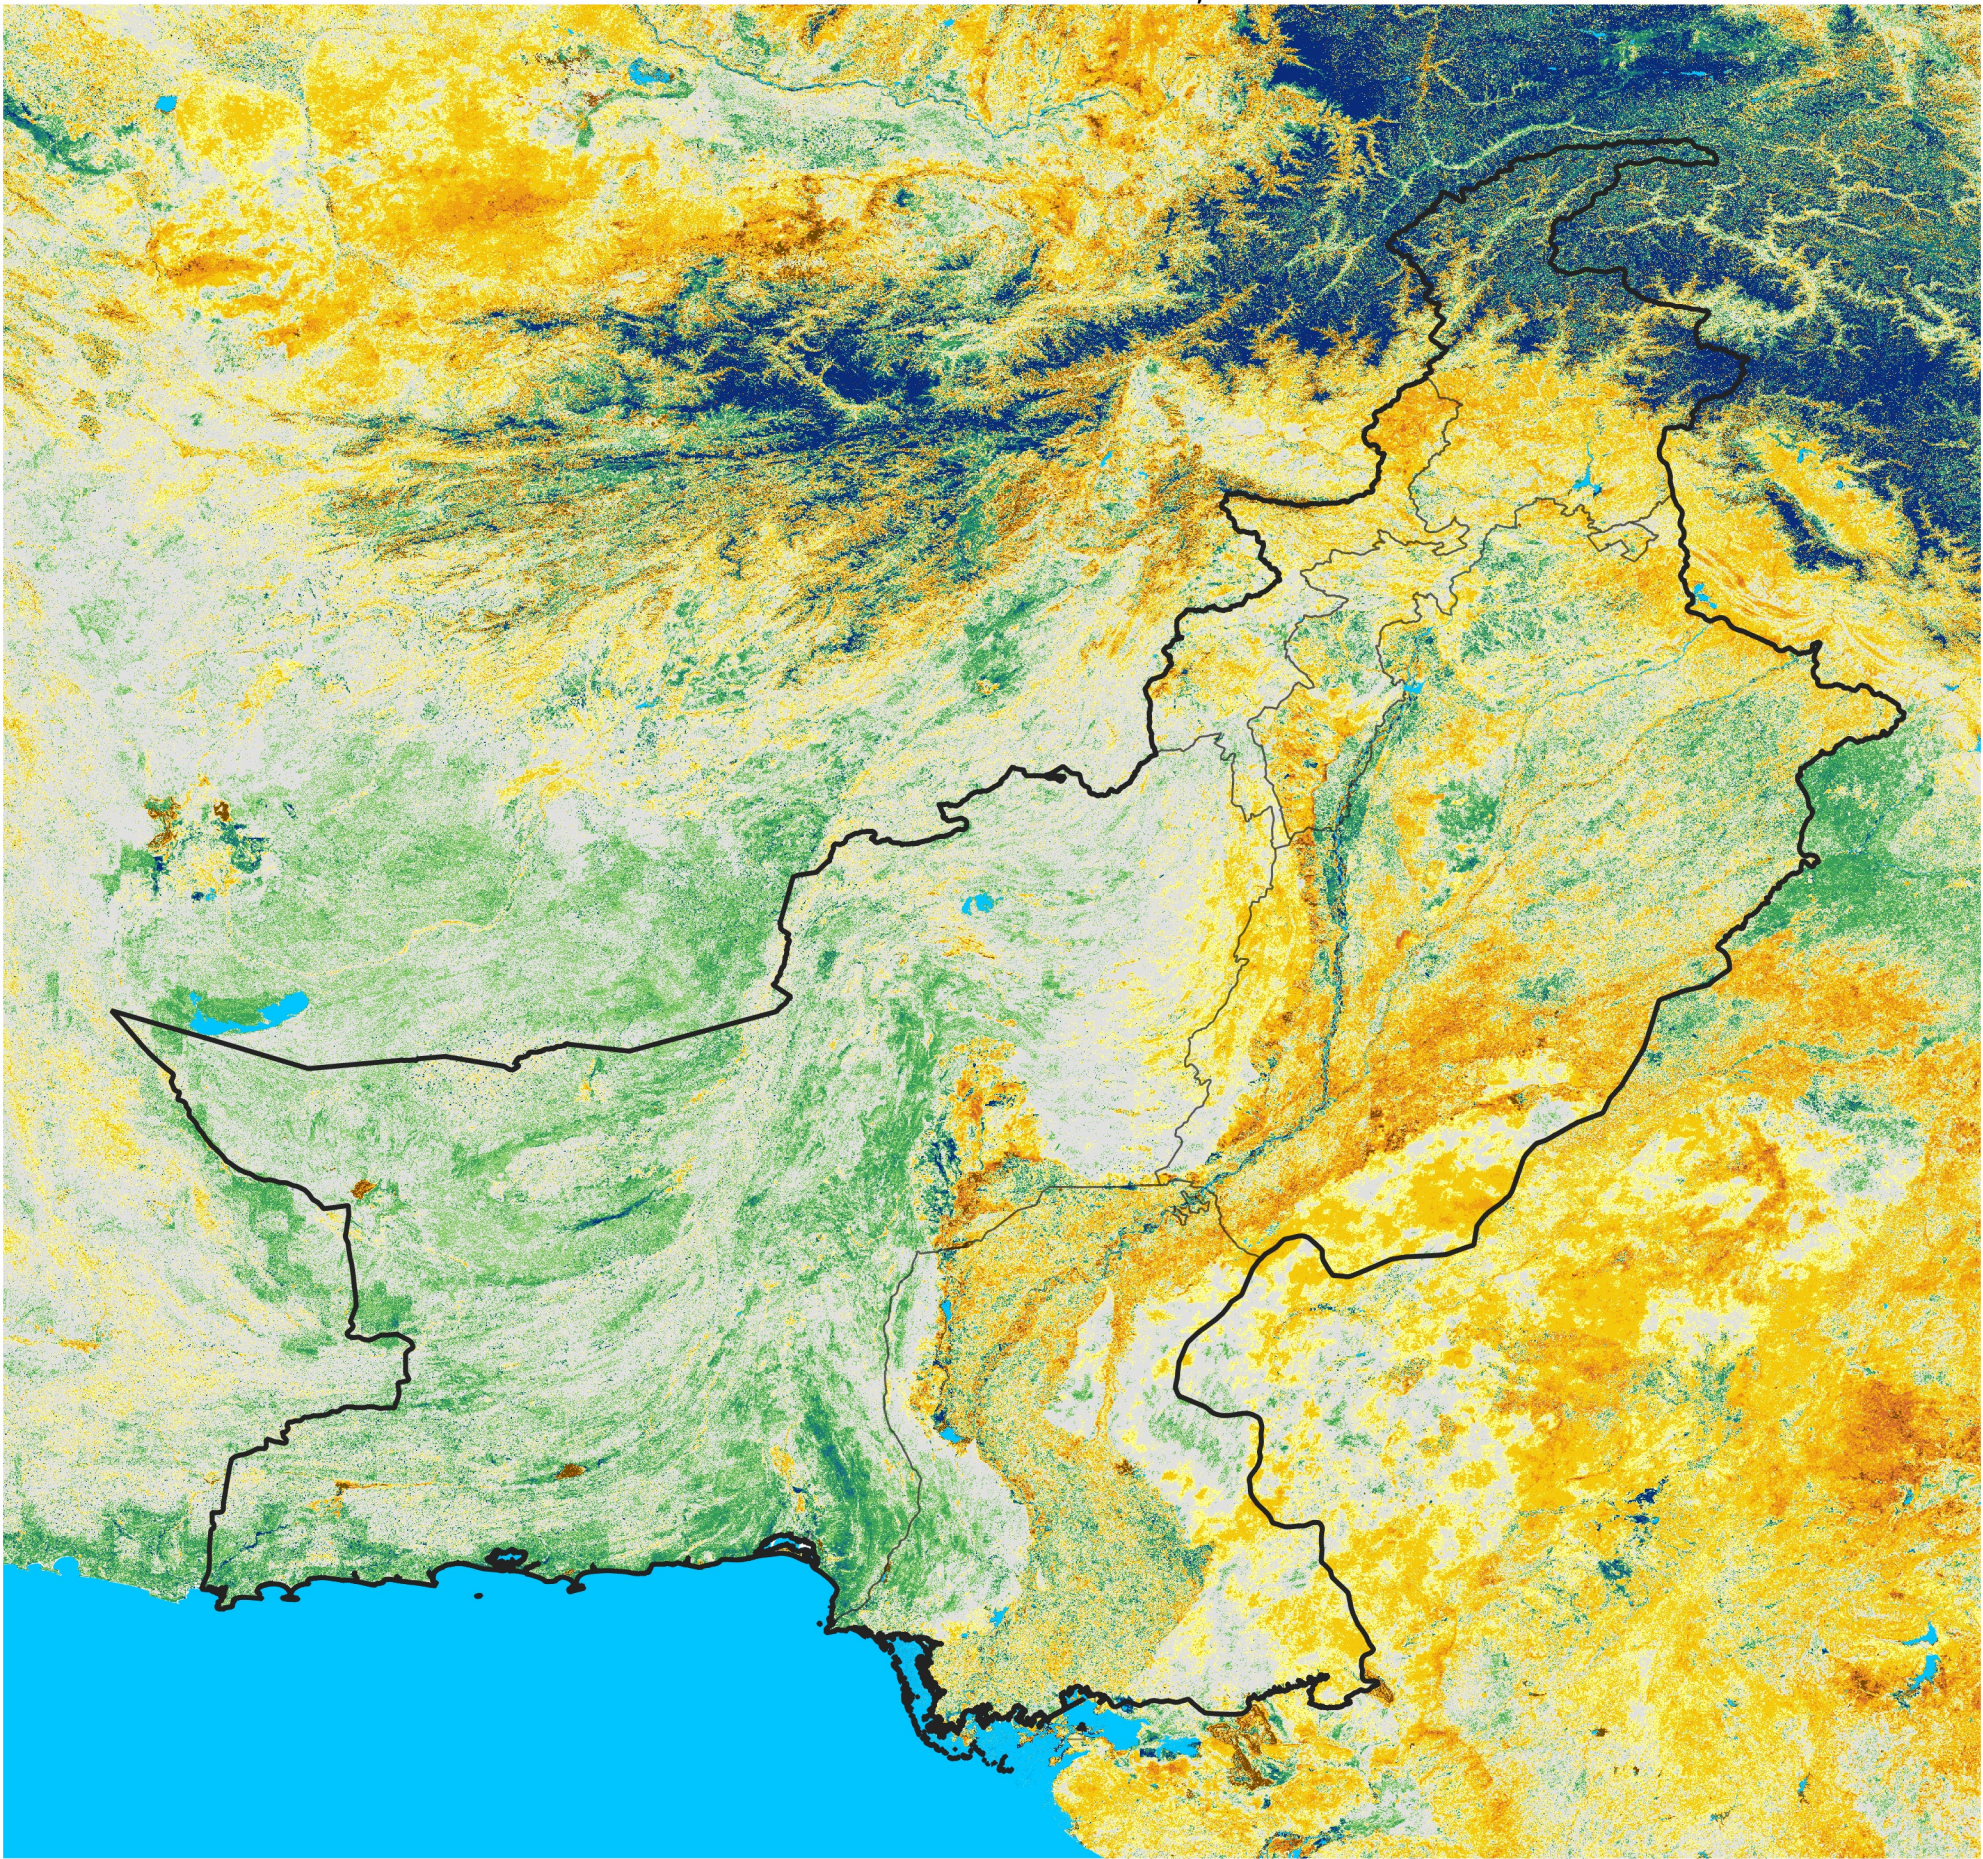

# Pakistan Percent of Mean NDVI

2007 / mean (2003 - 2022)  
Period 36 / December 21 - 31, 2007