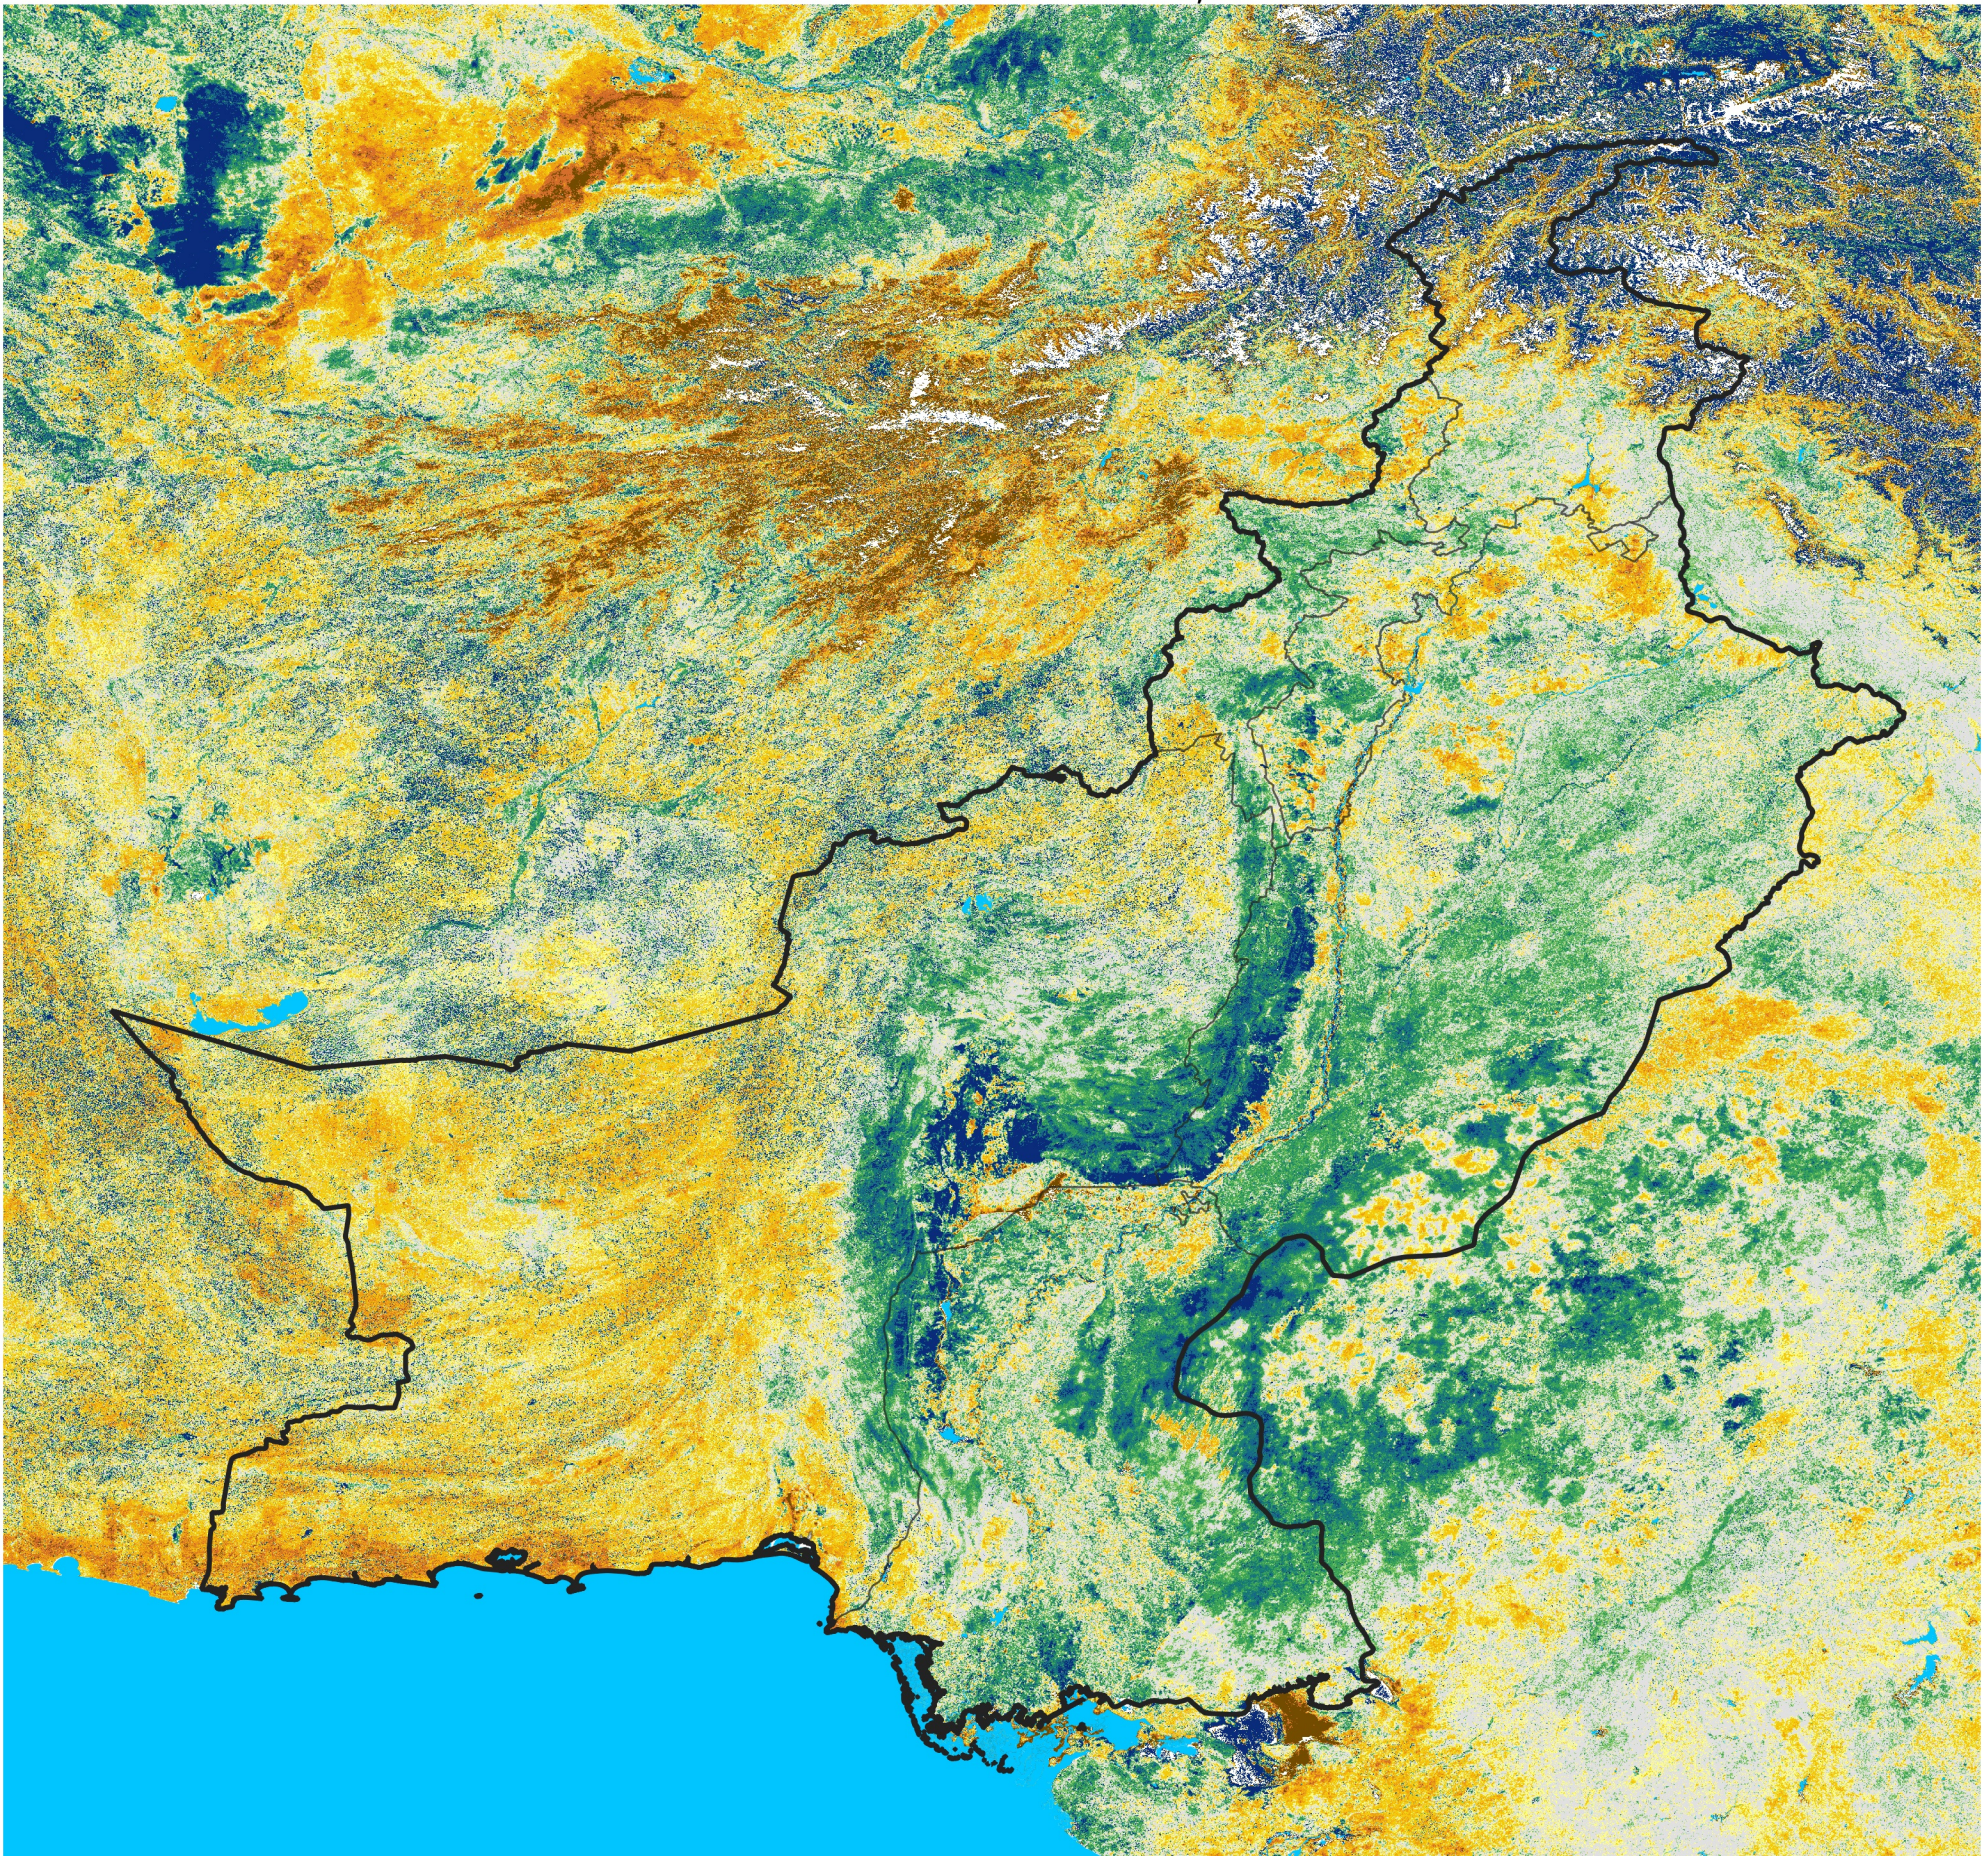

Pakistan Percent of Mean NDVI

2012 / mean (2003 - 2022)
Period 34 / December 01 - 10, 2012

Percent of Normal