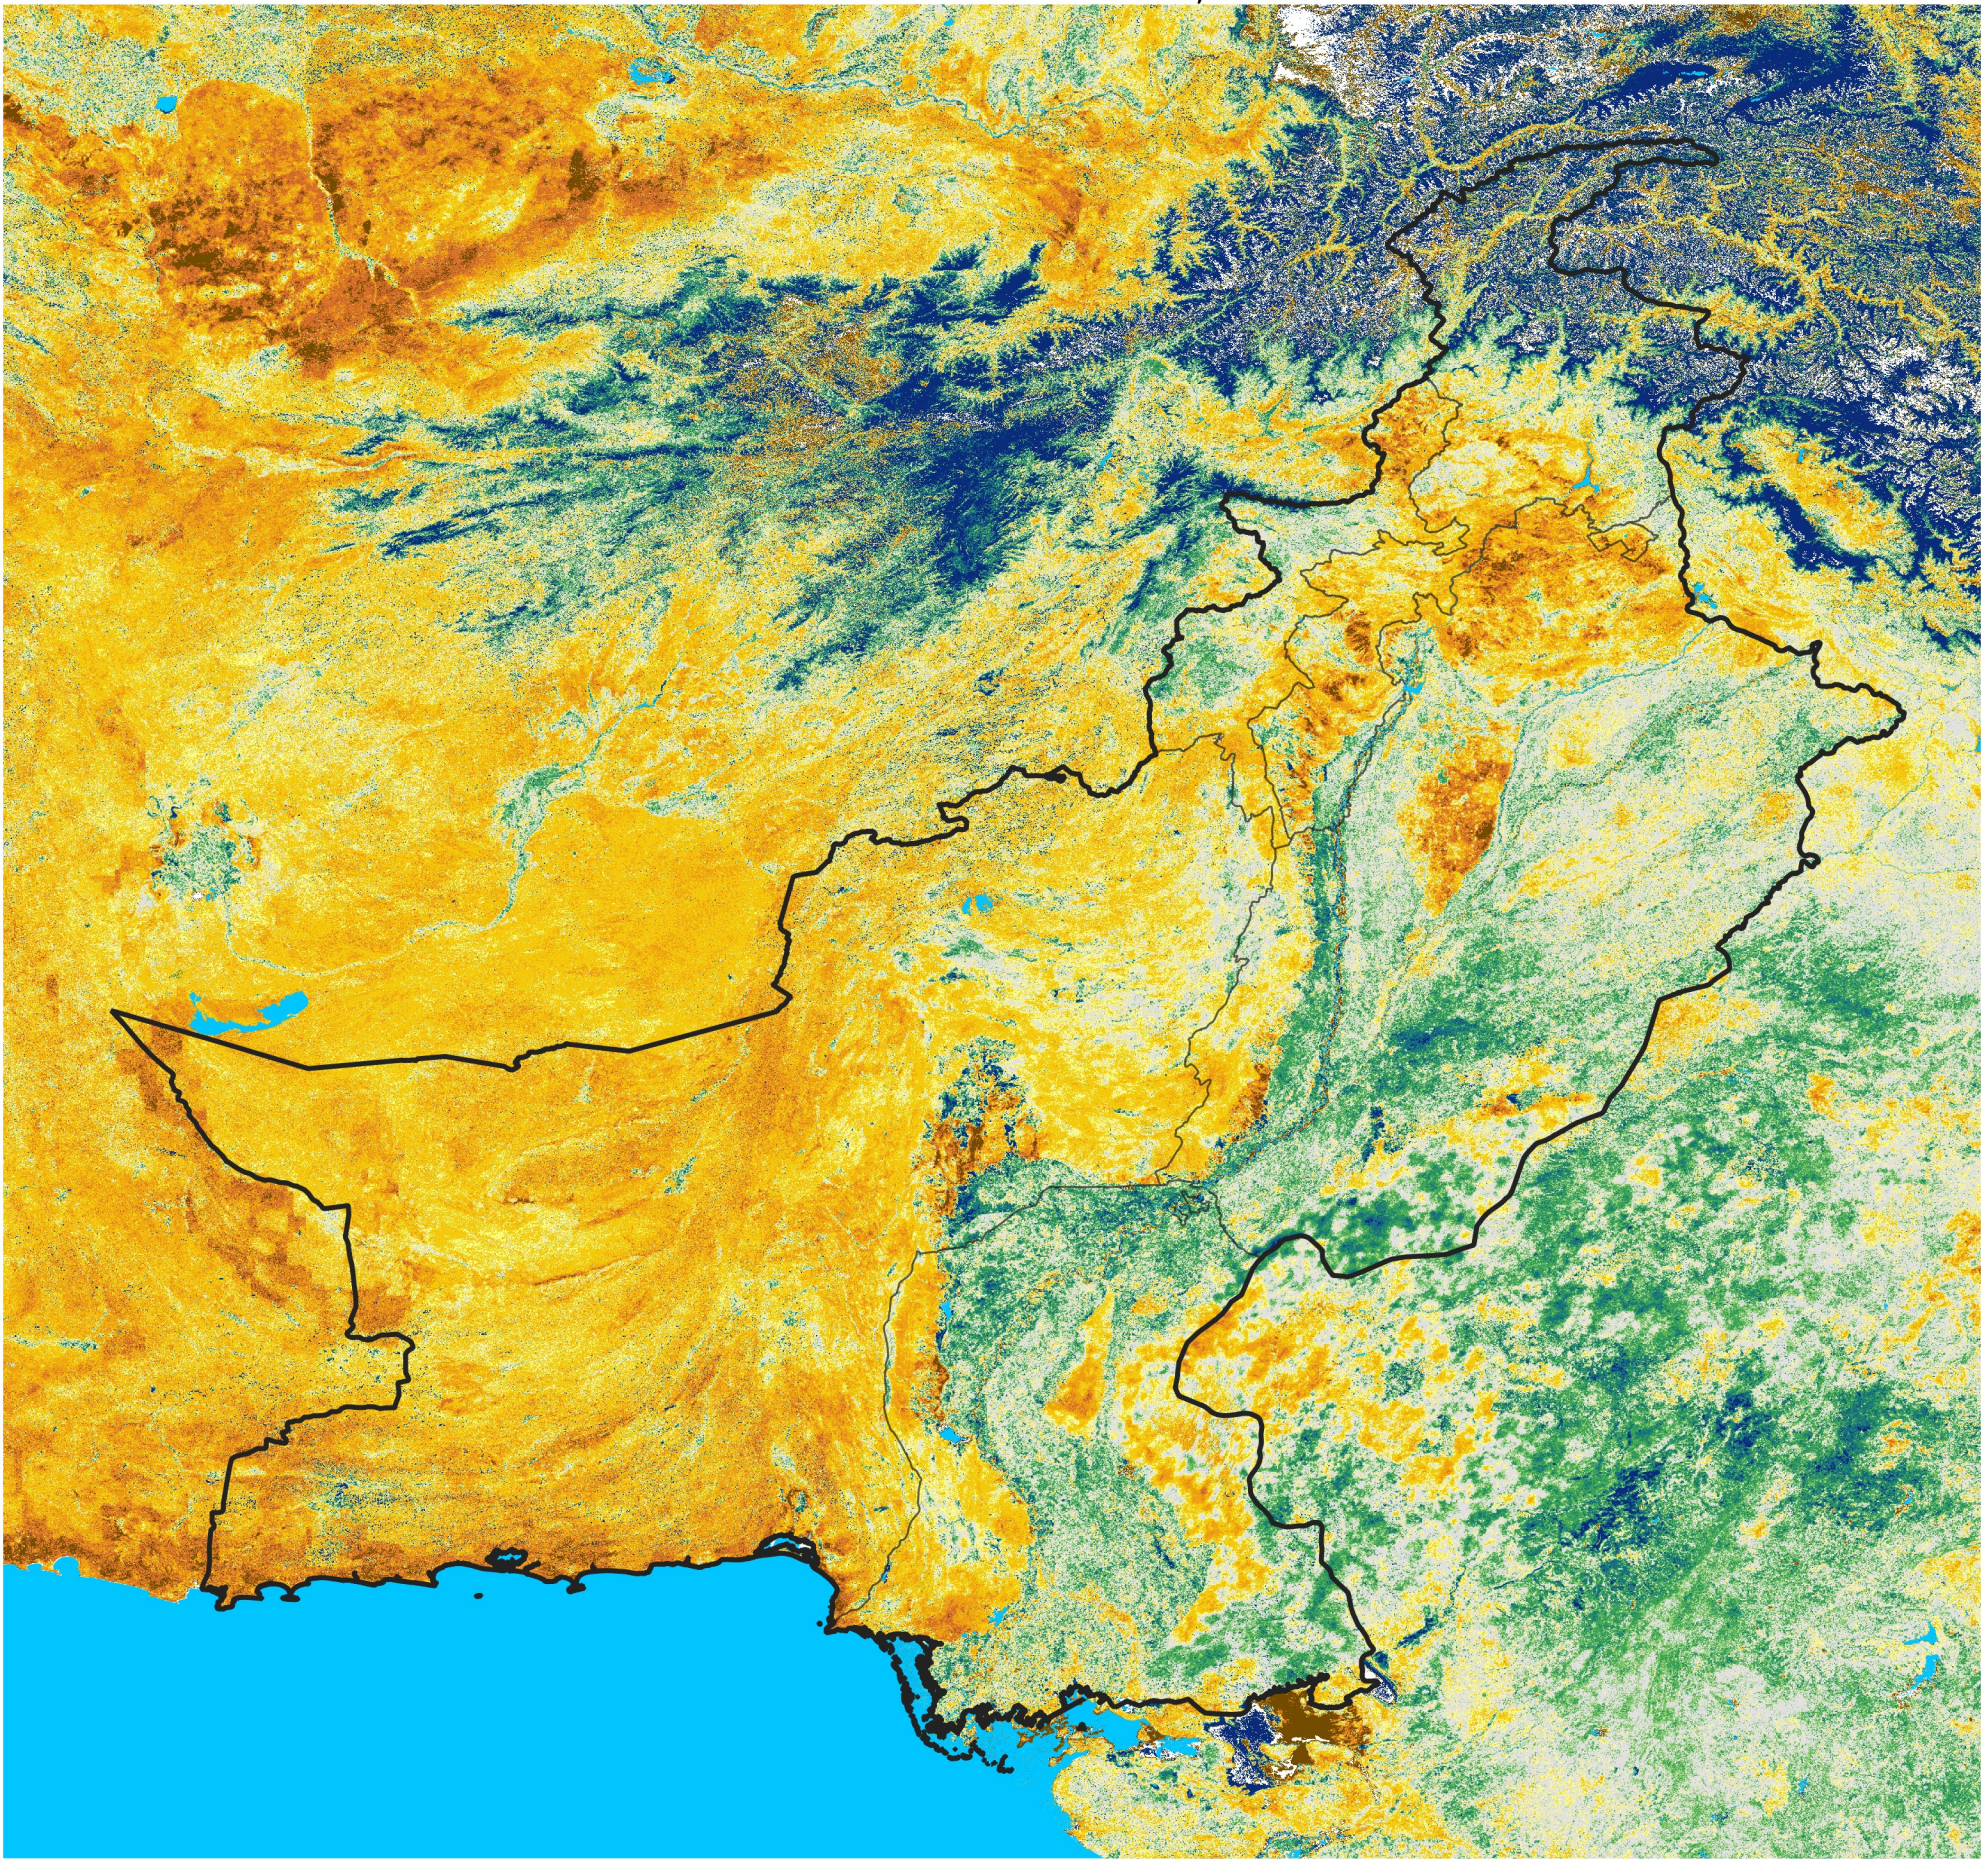

Pakistan Percent of Mean NDVI

2016 / mean (2003 - 2022)
Period 35 / December 11 - 20, 2016

Percent of Normal