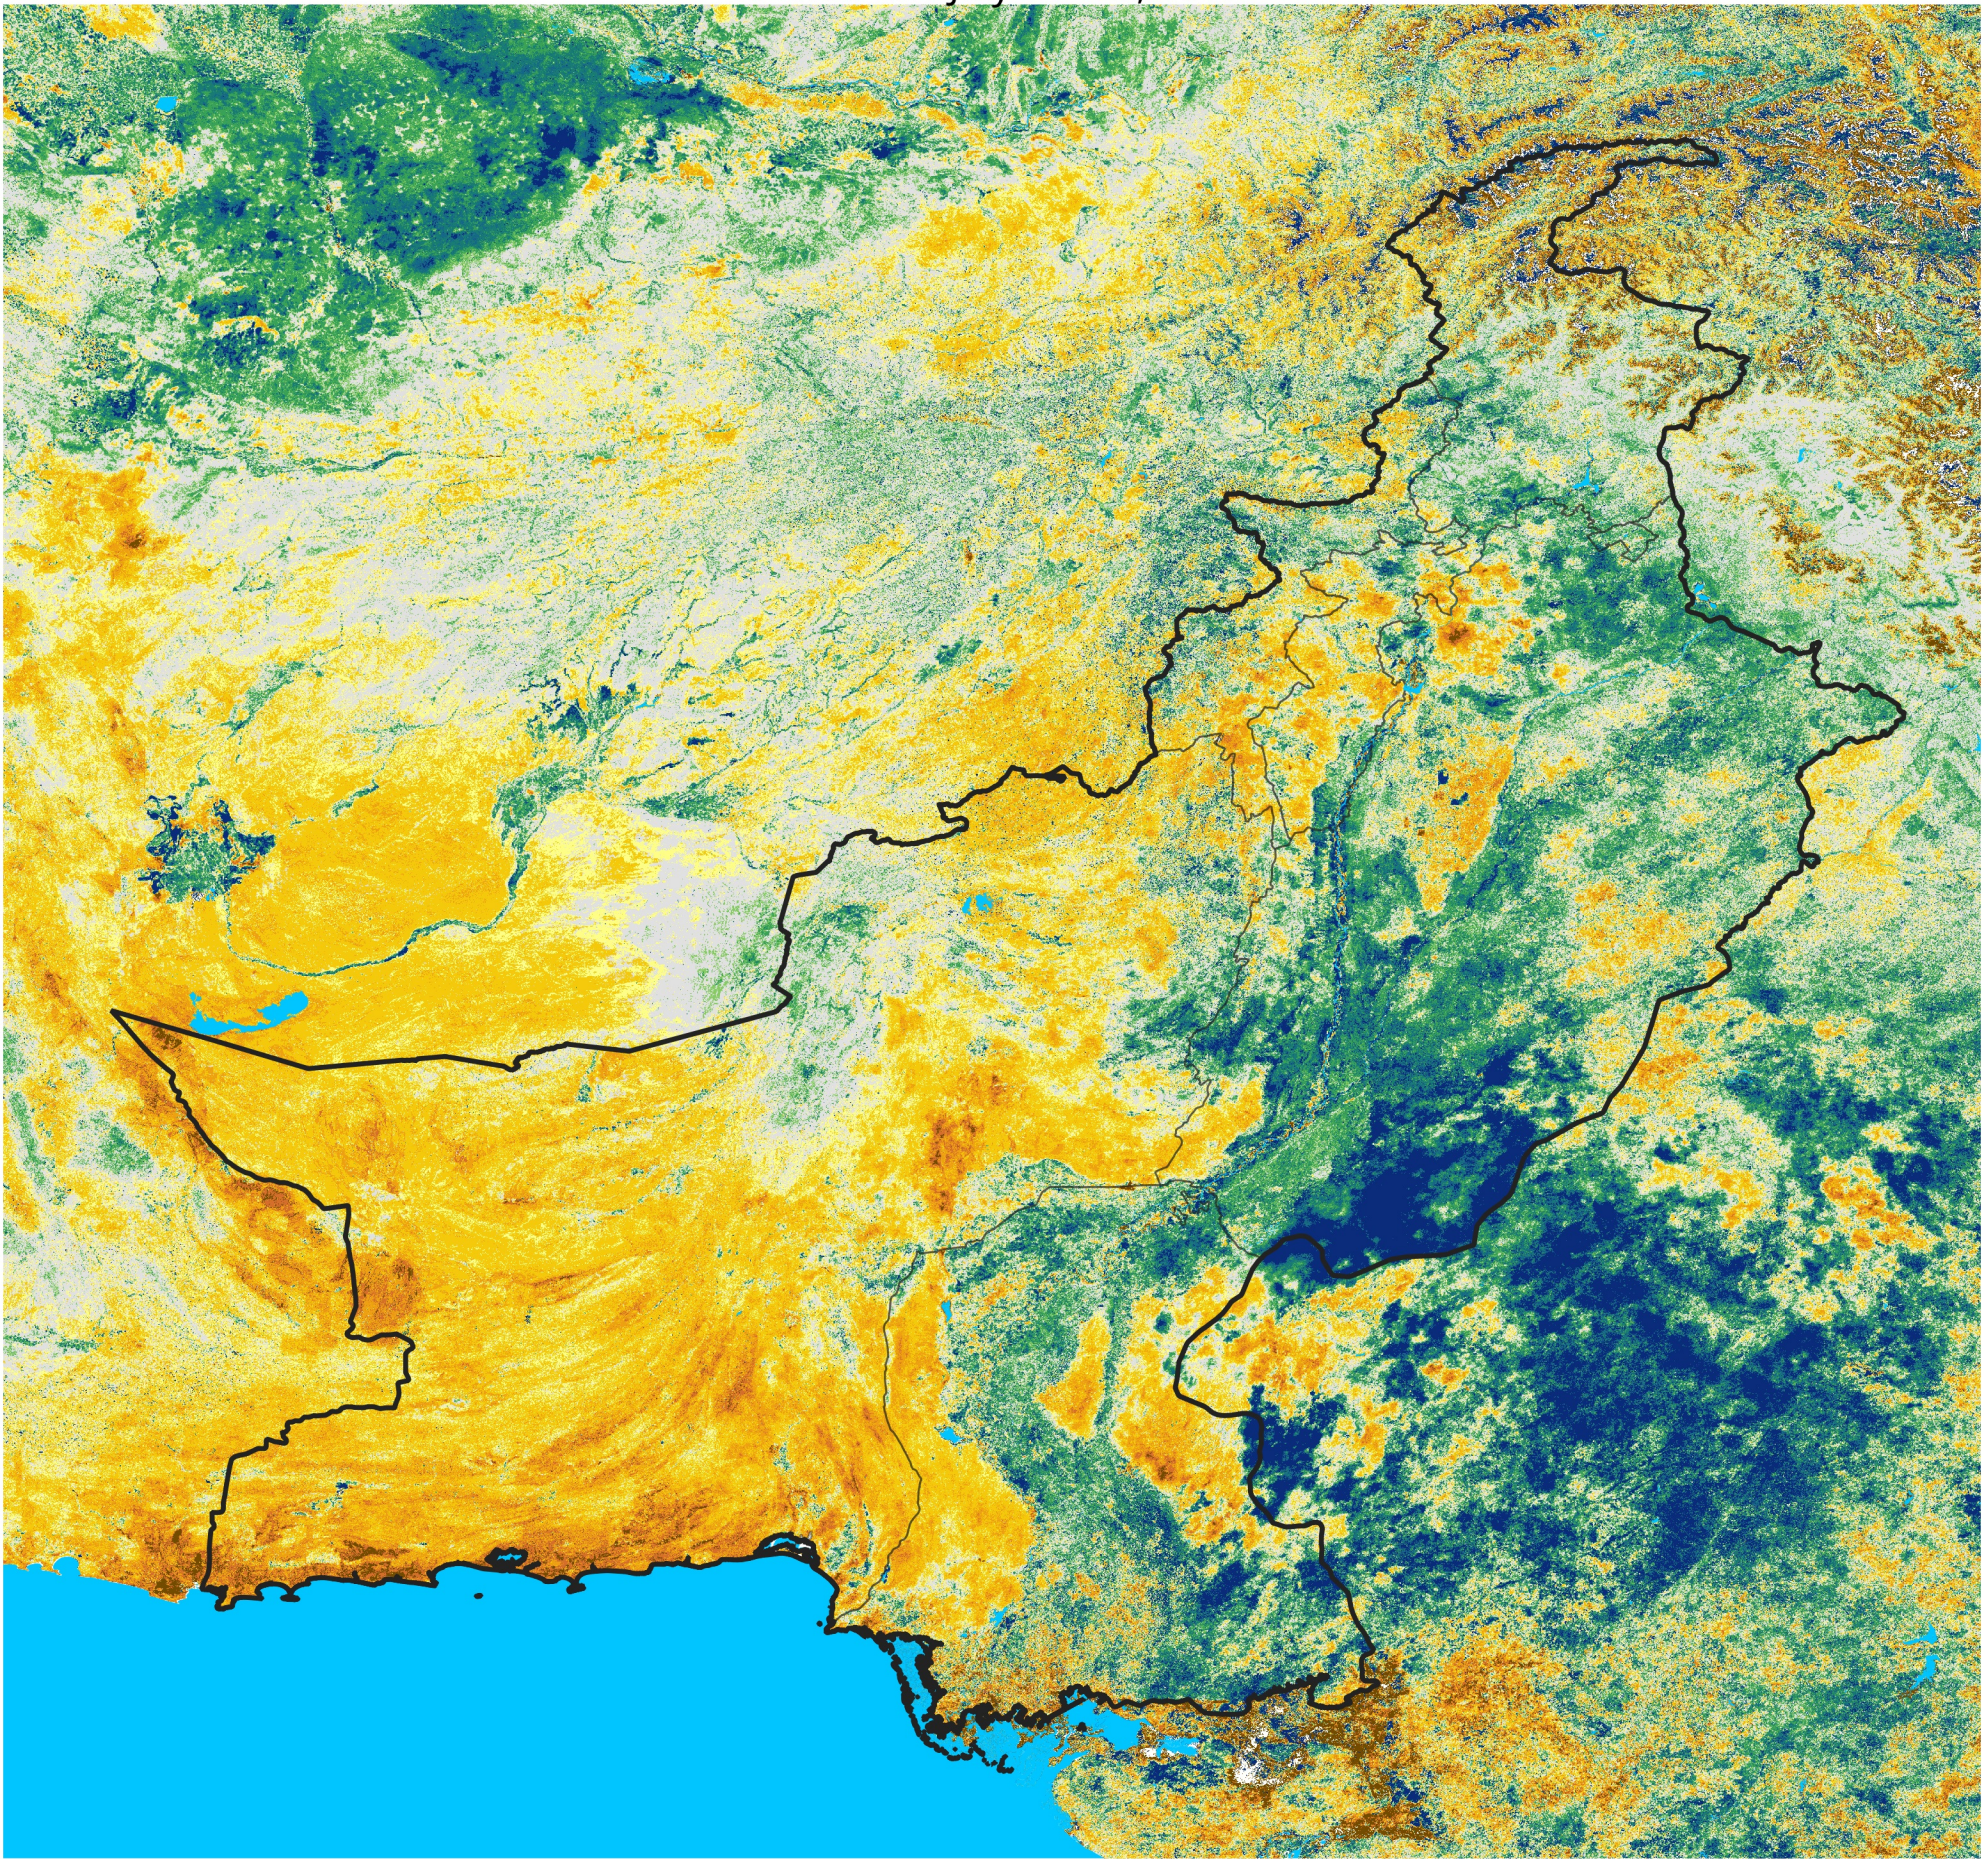

Pakistan Percent of Mean NDVI

2017 / mean (2003 - 2022)
Period 20 / July 11 - 20, 2017

Percent of Normal