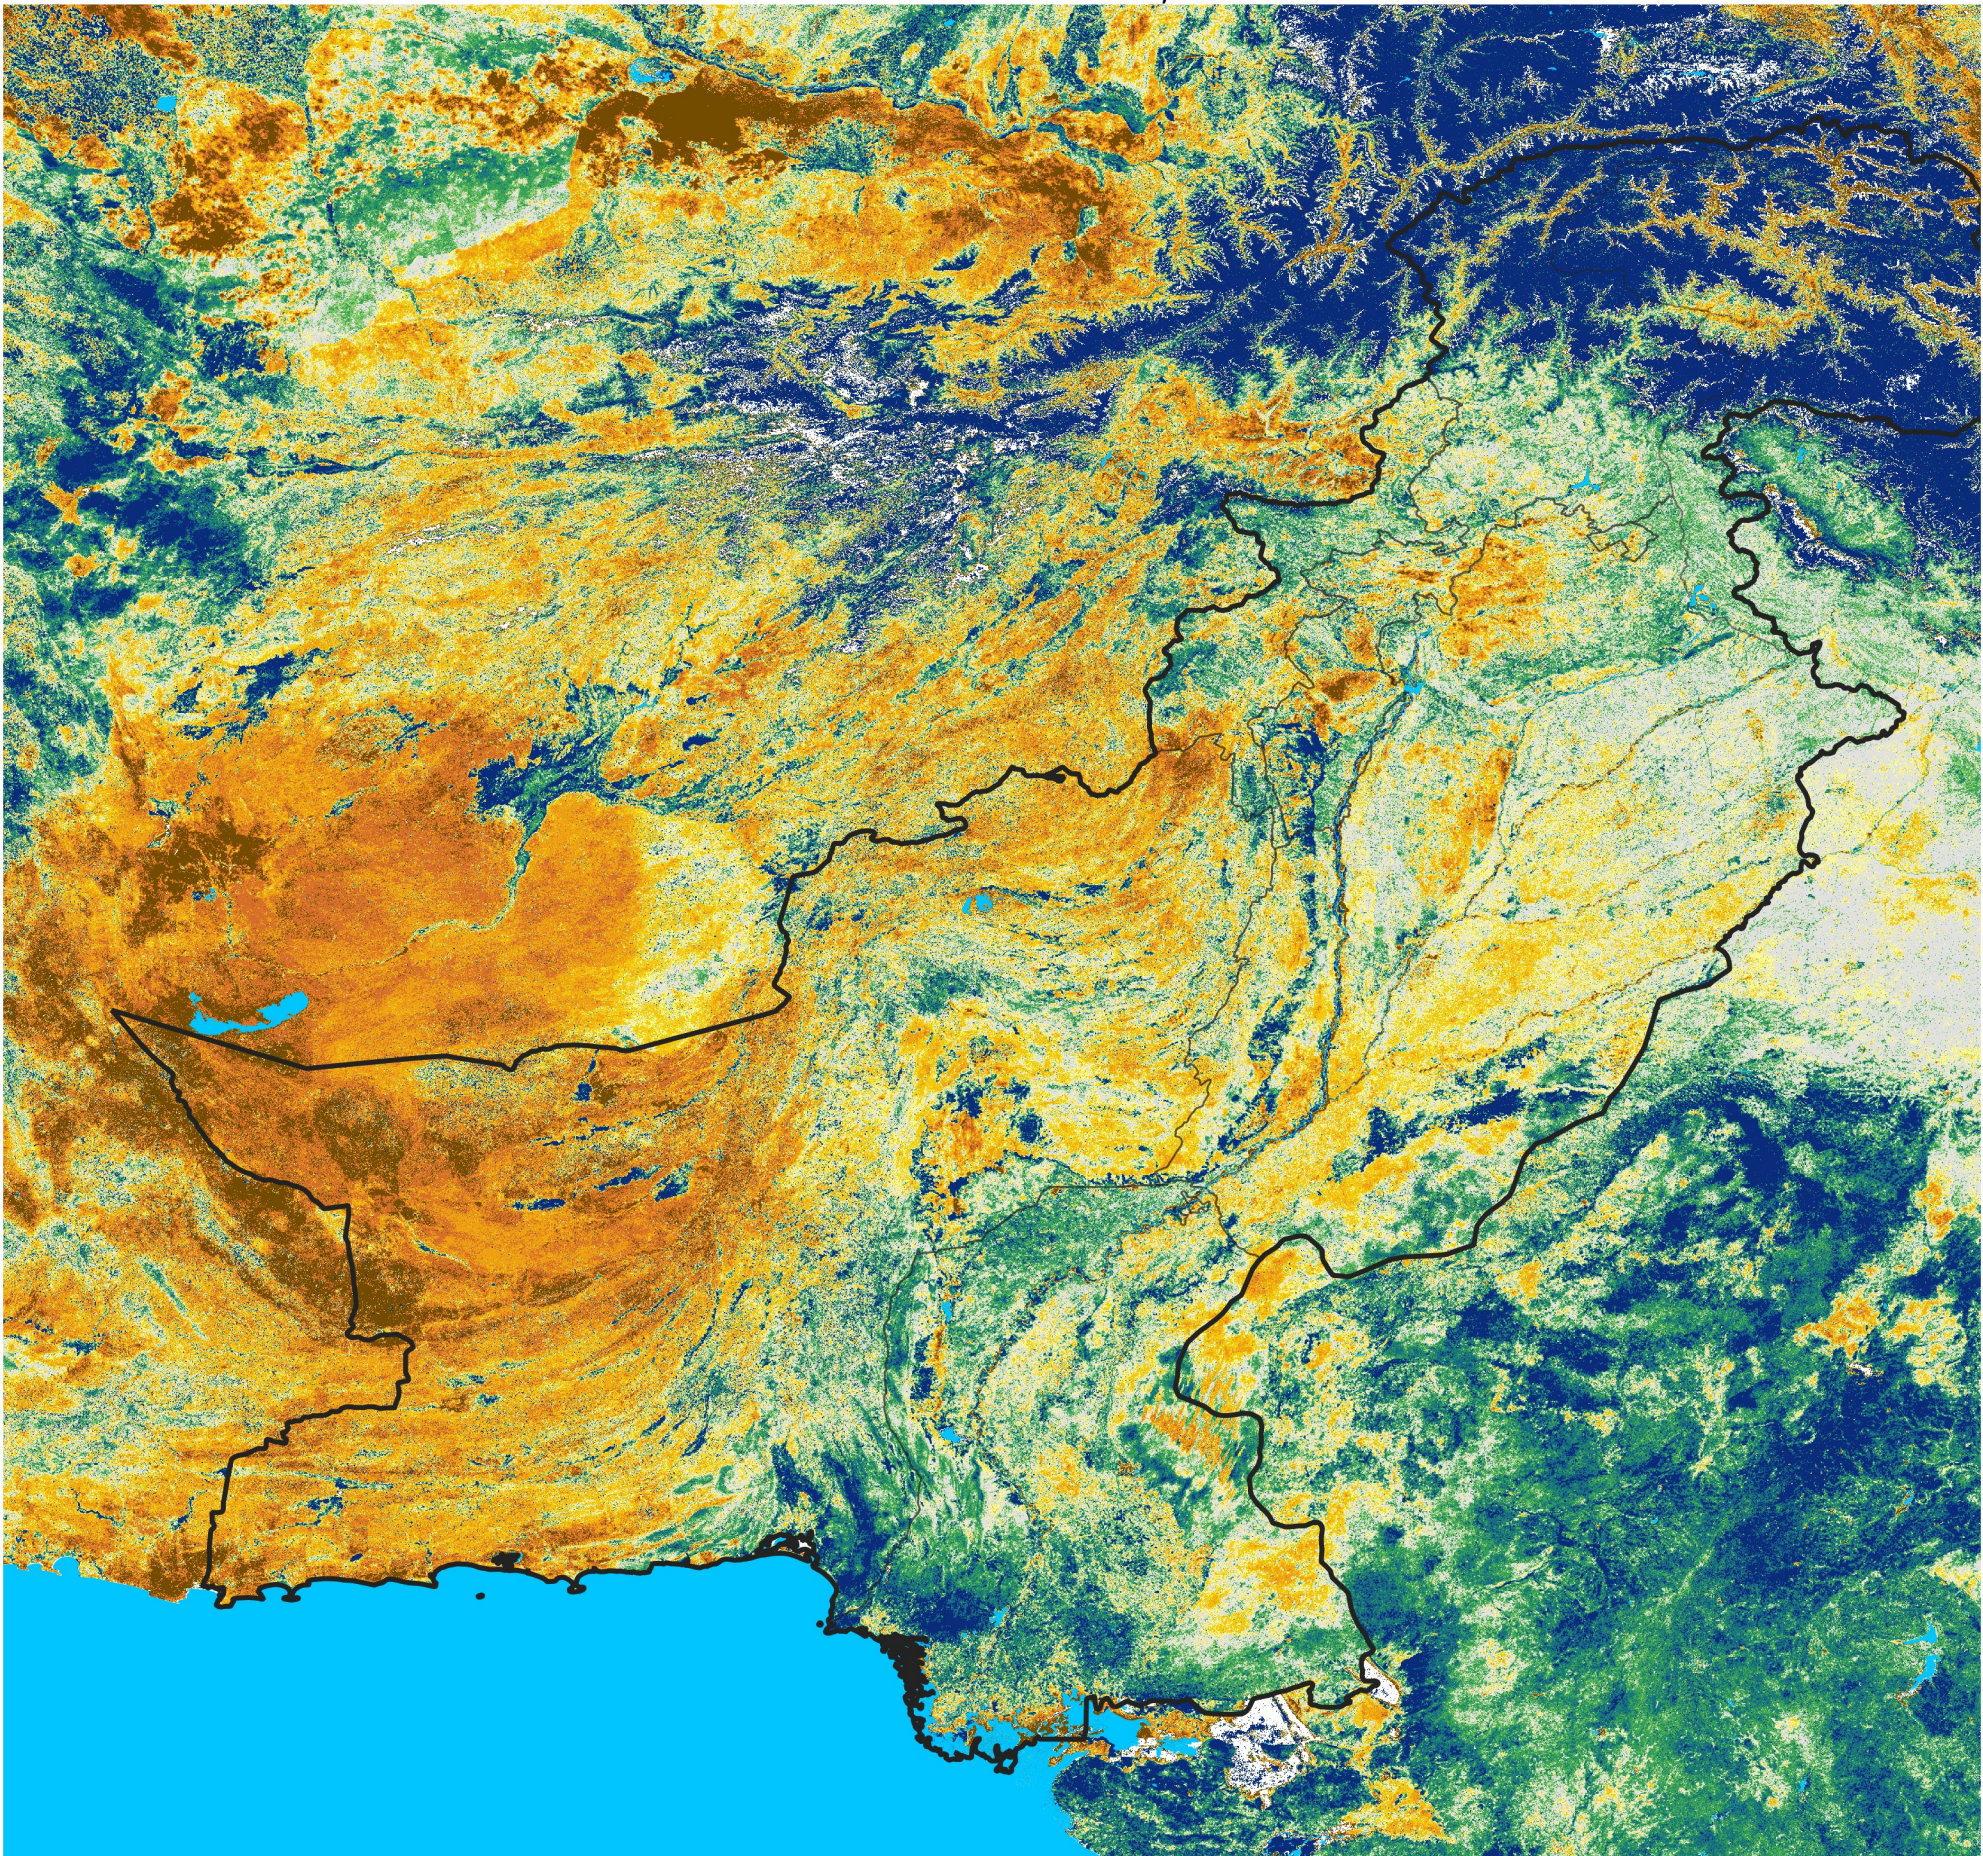

Pakistan Percent of Mean NDVI

2026 / mean (2003 - 2022)
Period 08 / March 11 - 20, 2026

Percent of Normal