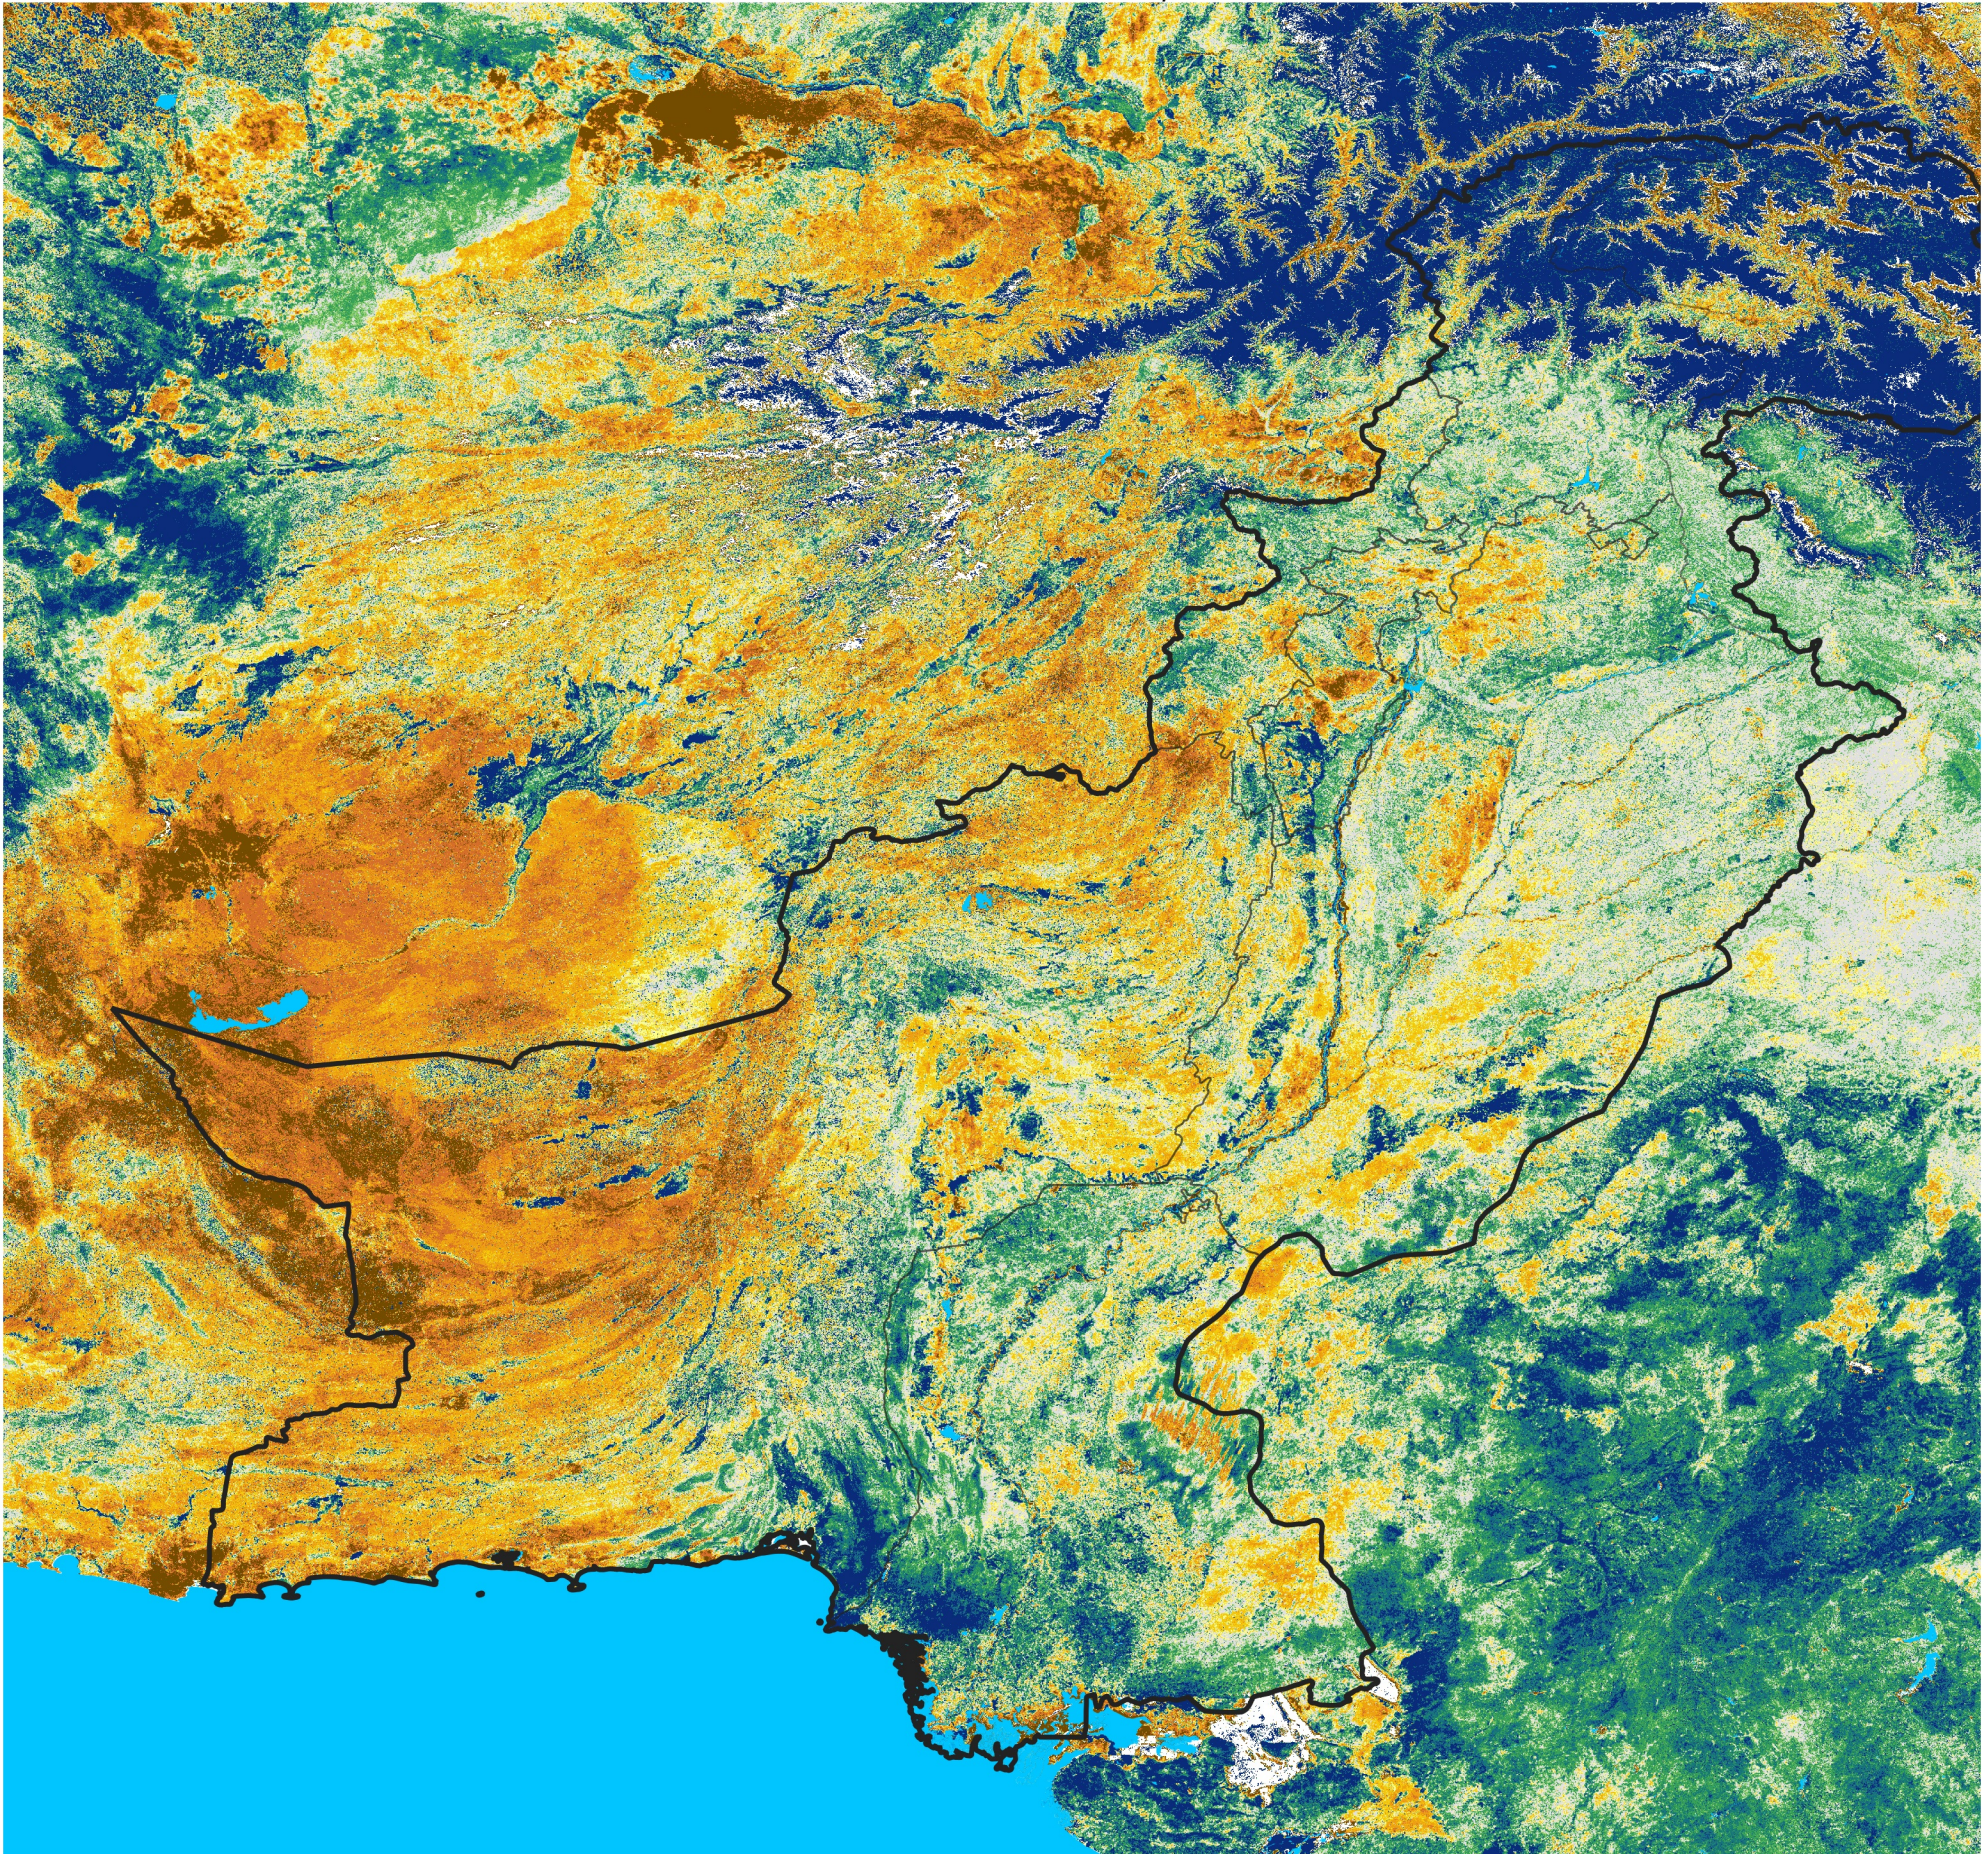

Pakistan Percent of Mean NDVI

2026 / mean (2003 - 2022)
Period 09 / March 21 - 31, 2026

Percent of Normal