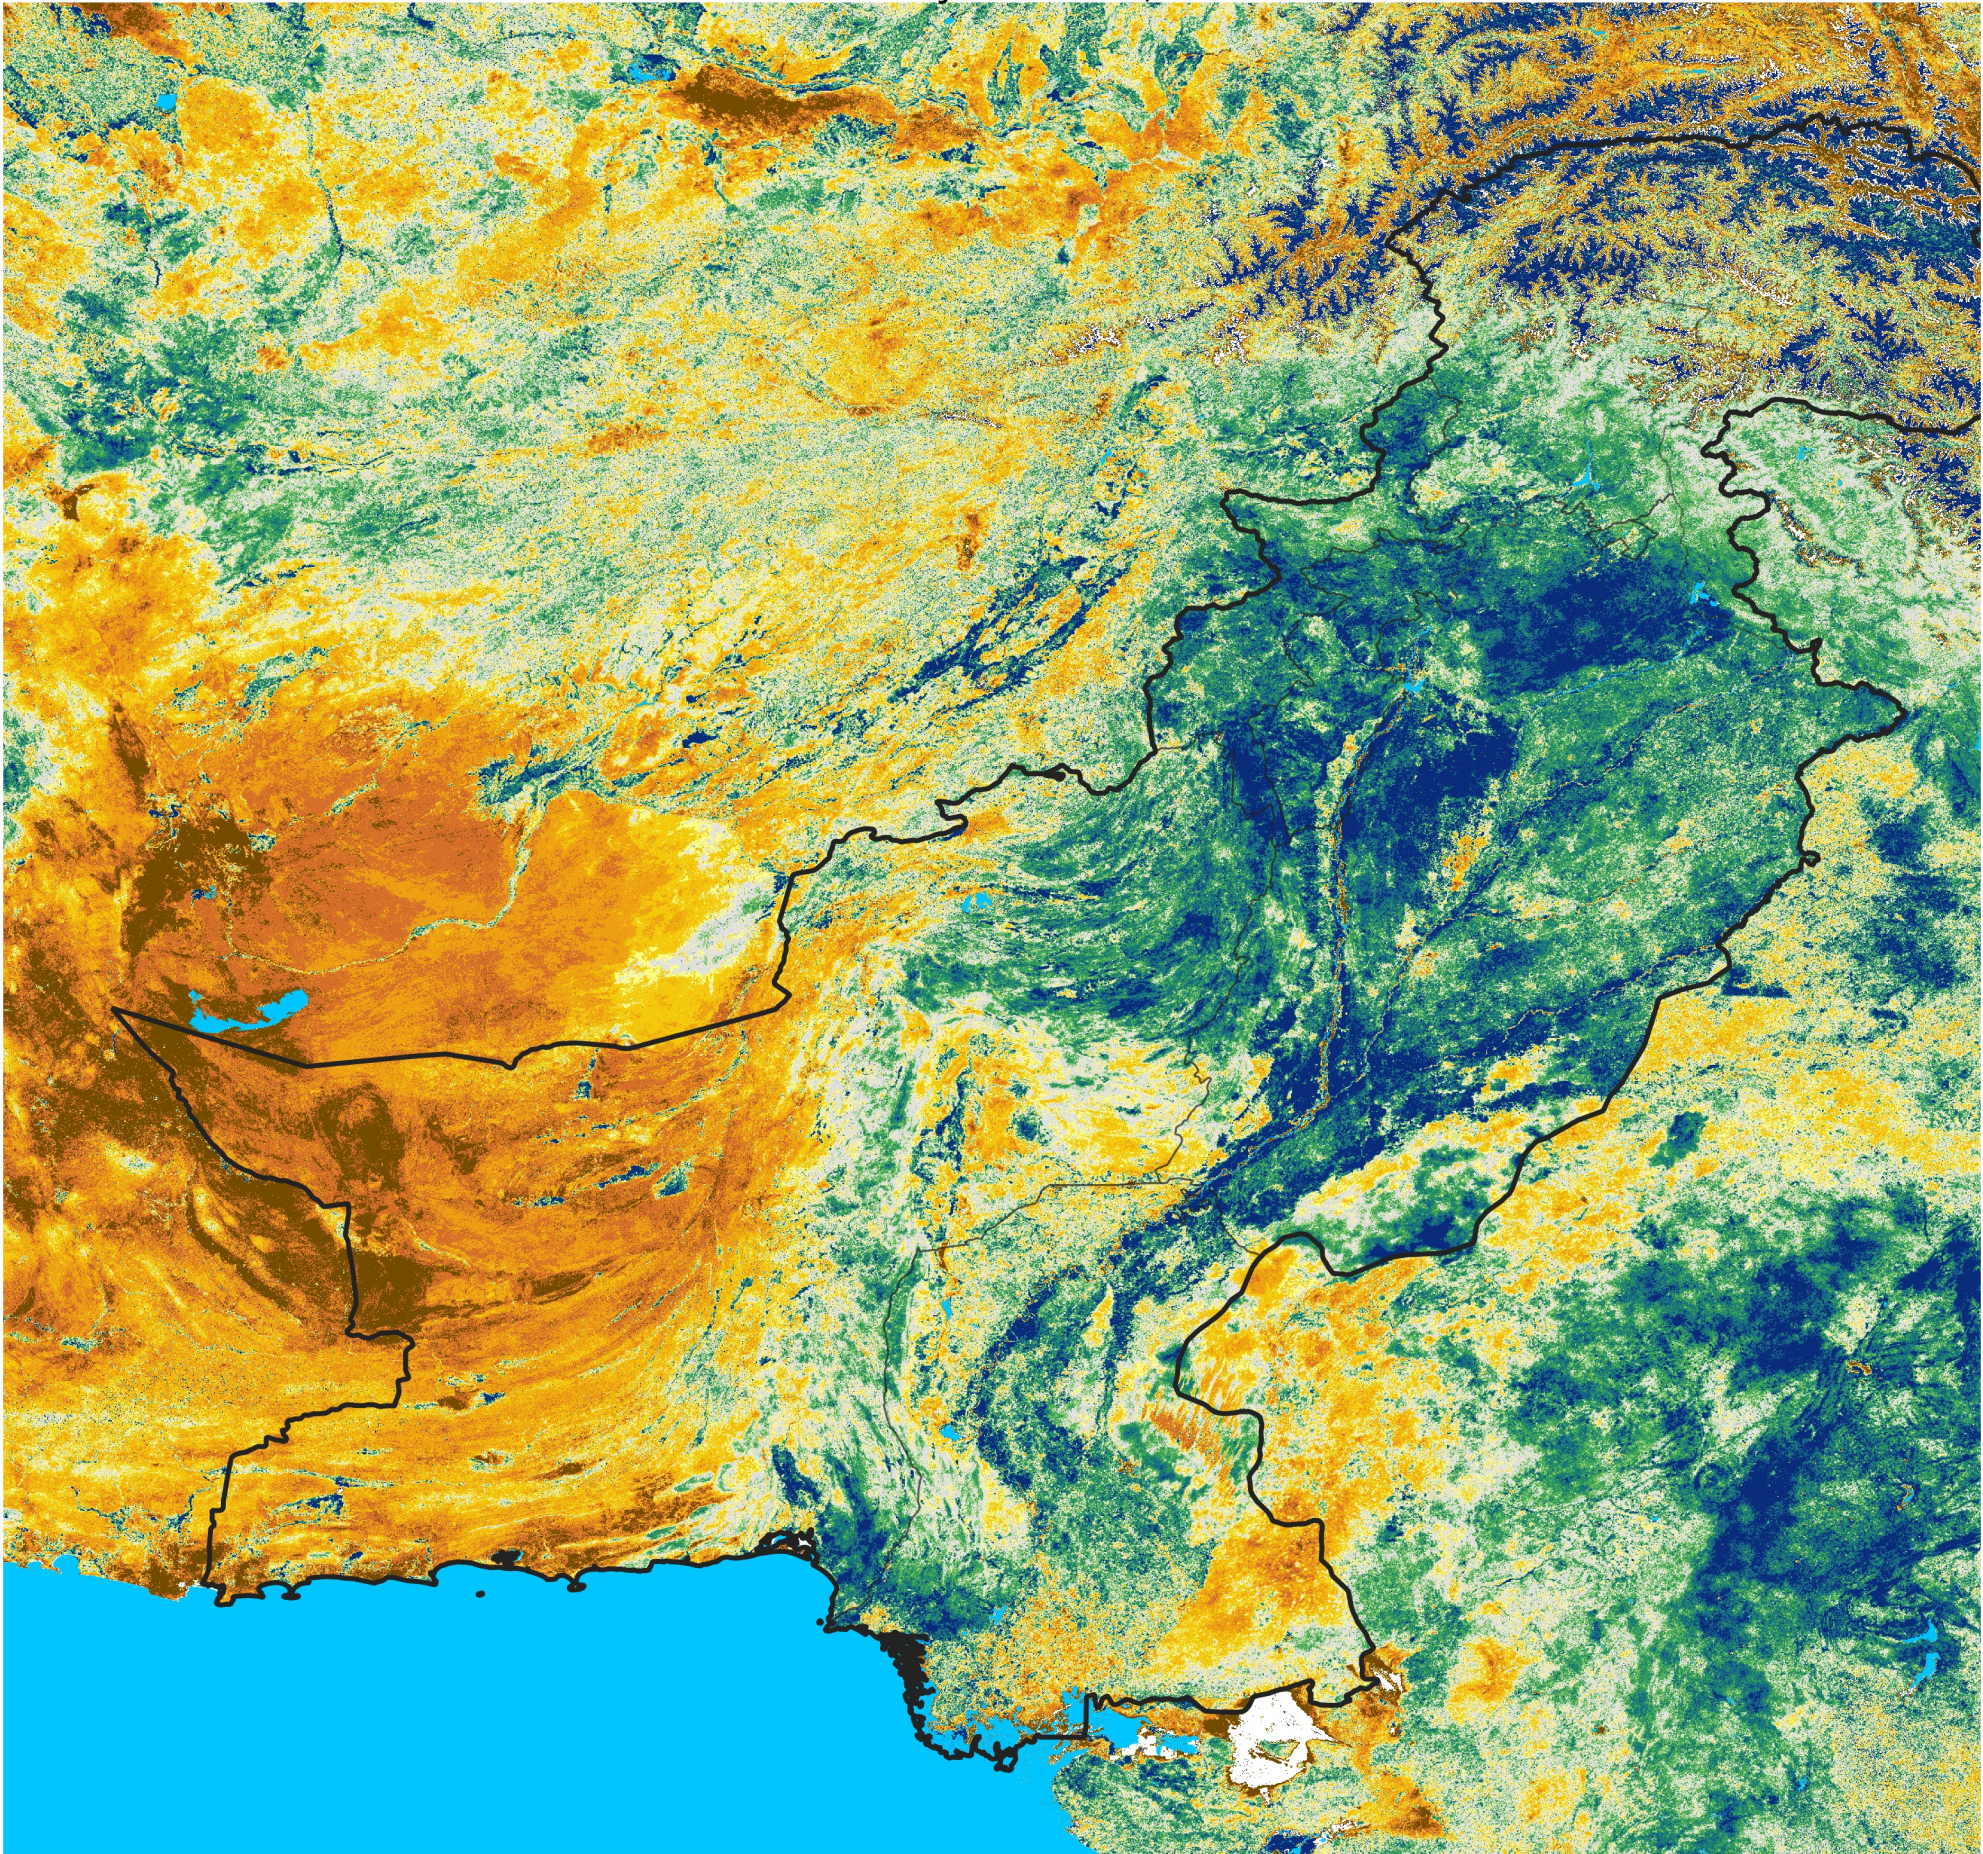

# Pakistan Percent of Mean NDVI

2026 / mean (2003 - 2022)  
Period 16 / June 01 - 10, 2026