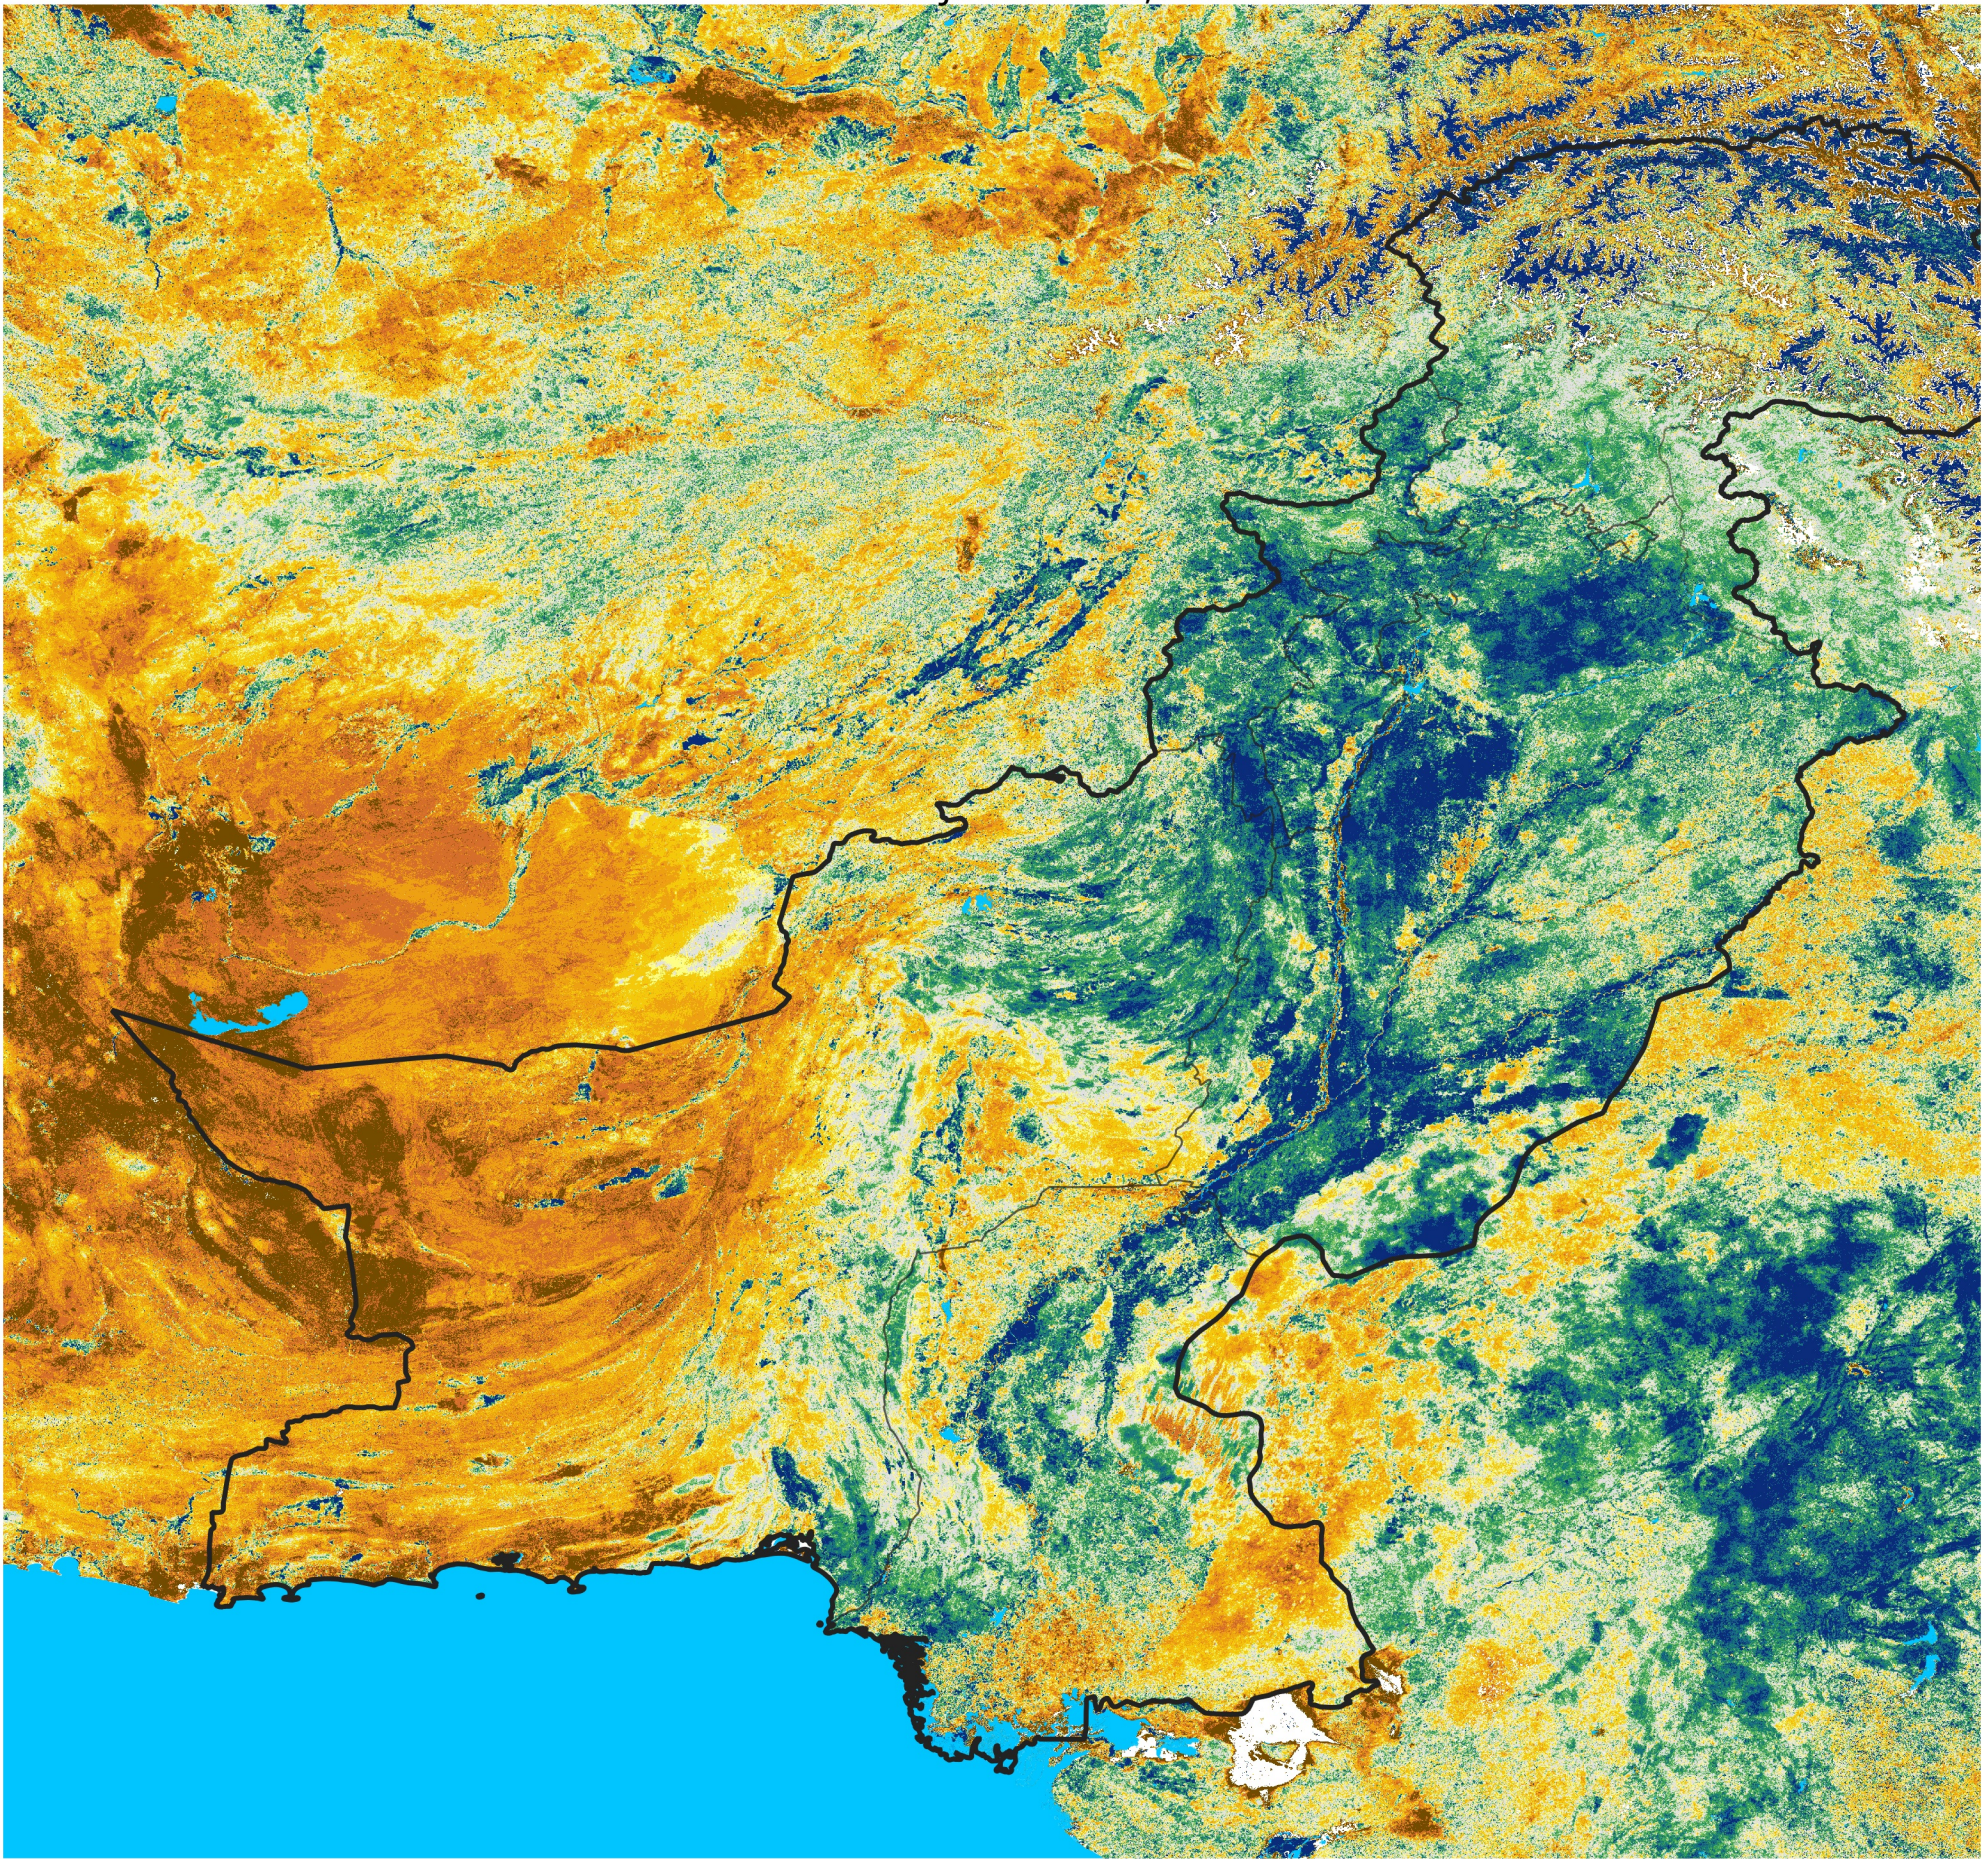

Pakistan Percent of Mean NDVI

2026 / mean (2003 - 2022)
Period 17 / June 11 - 20, 2026

Percent of Normal