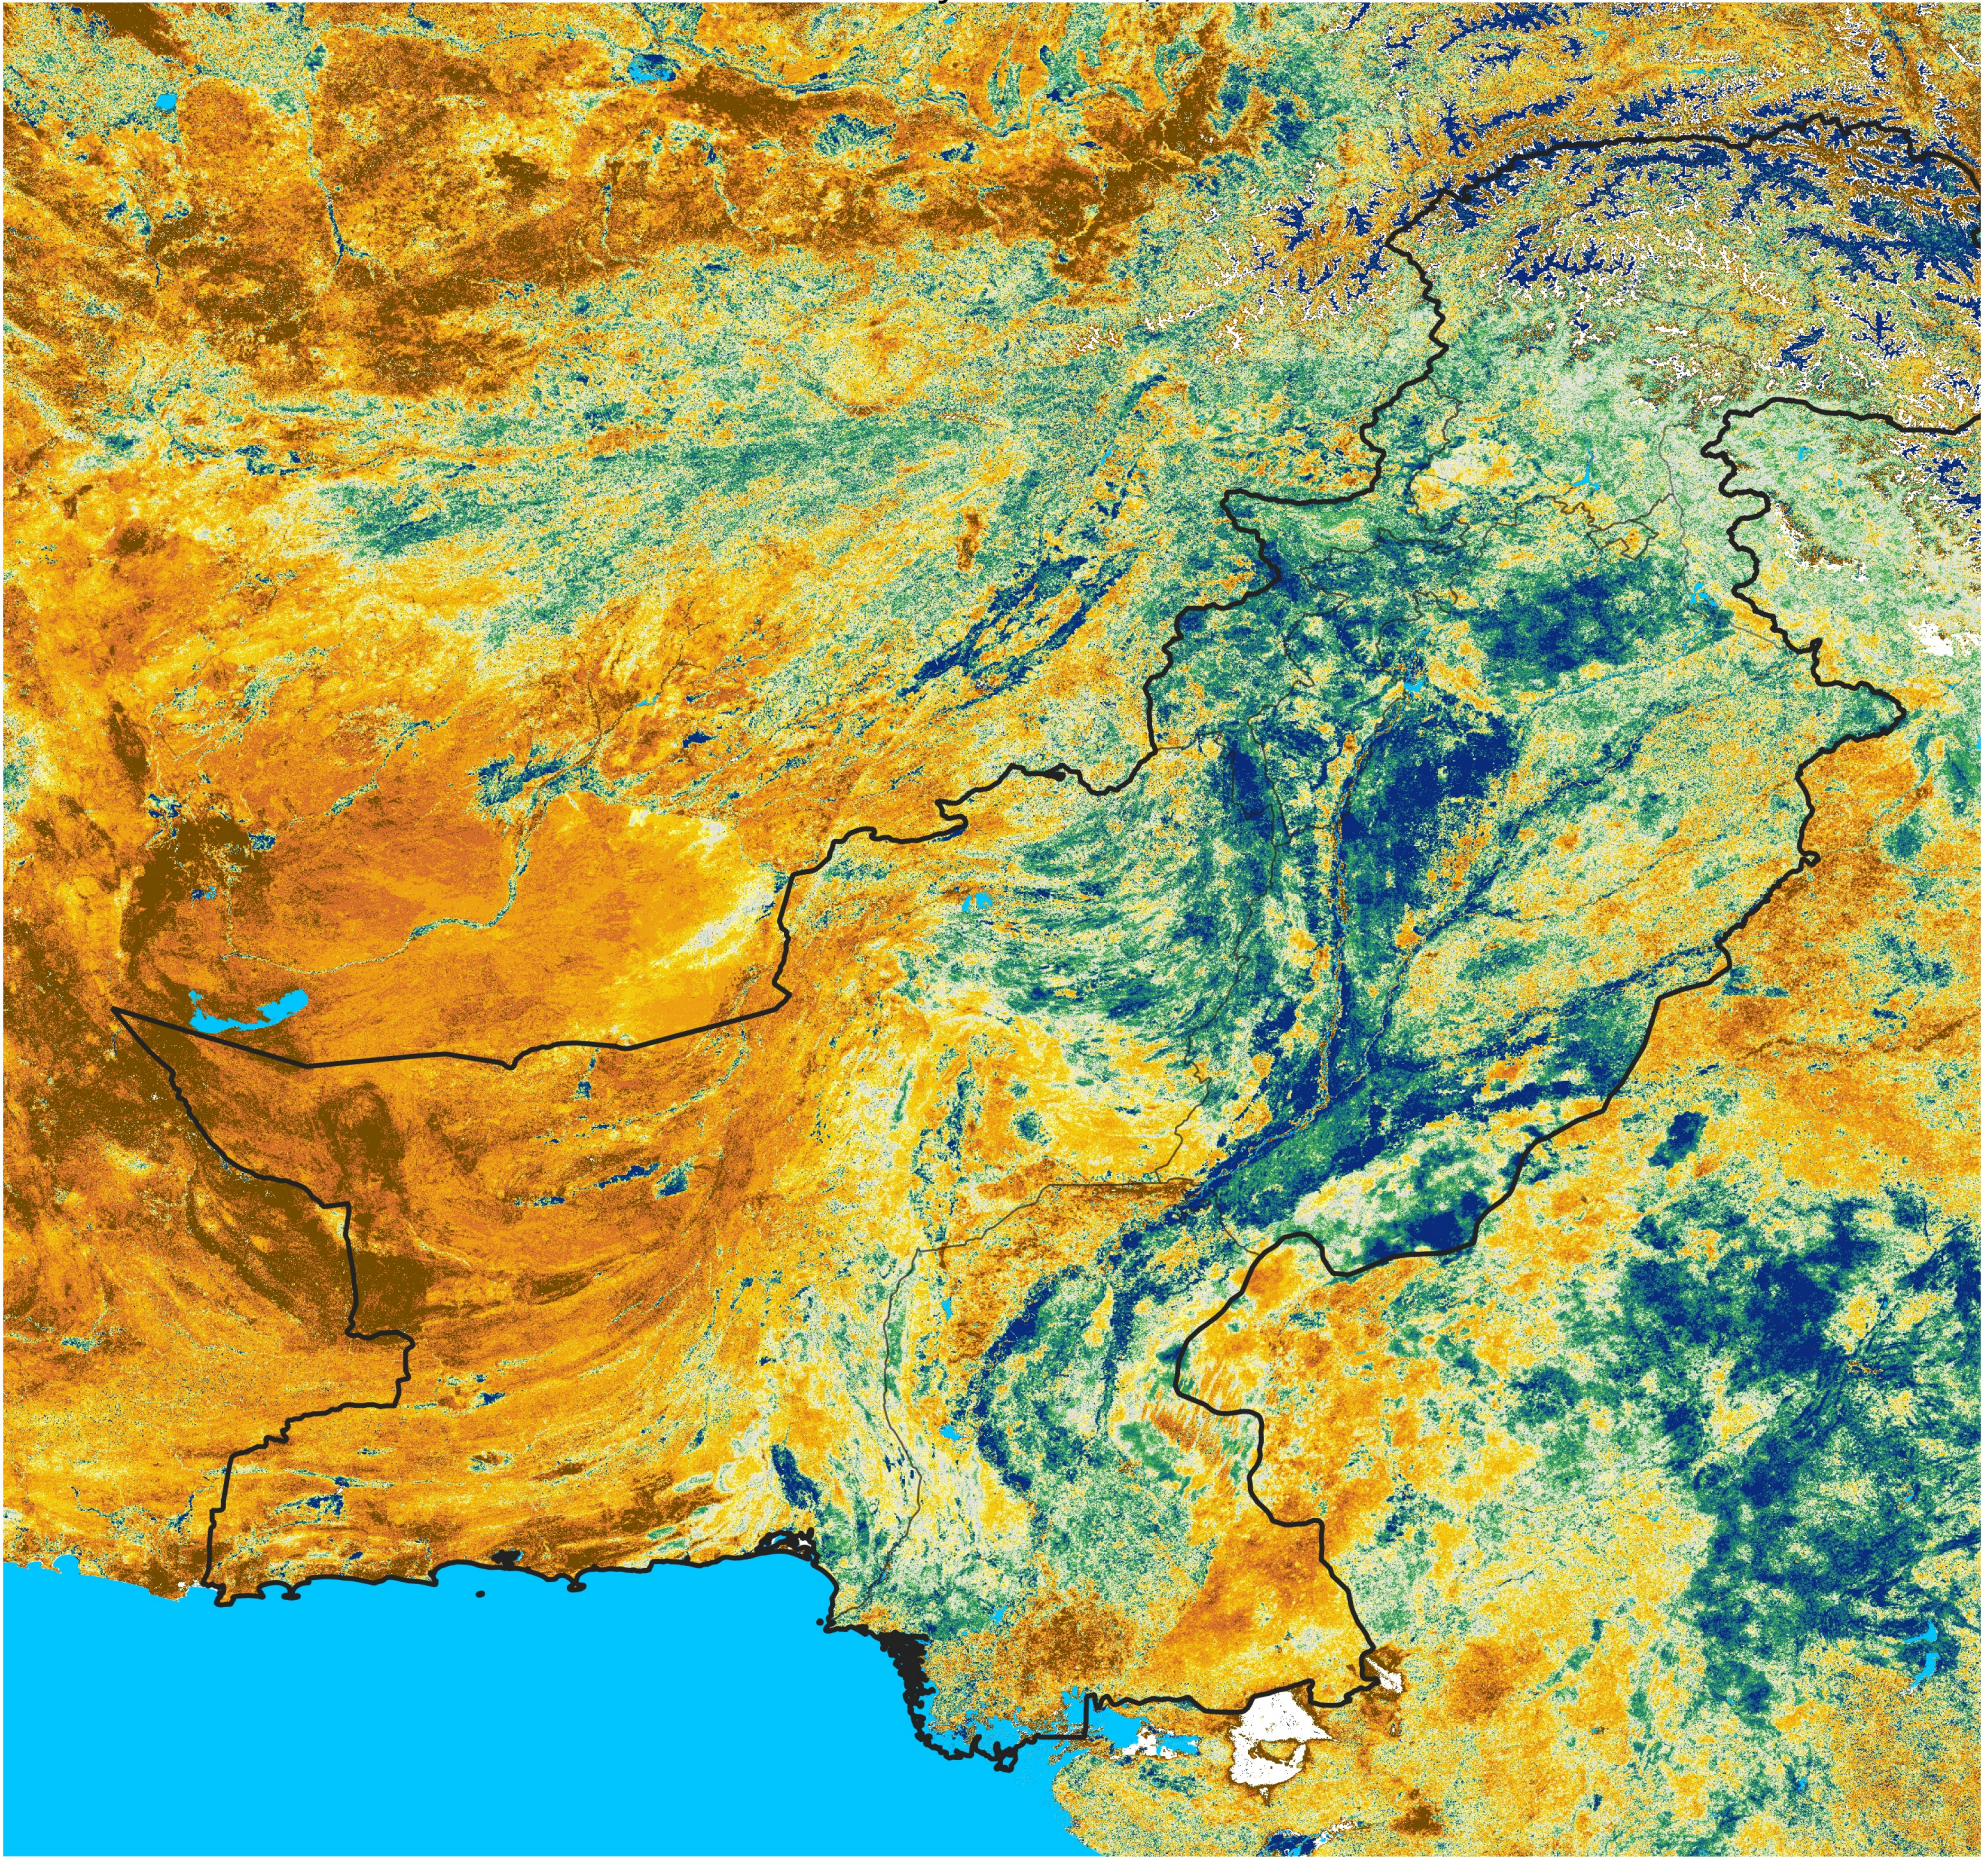

Pakistan Percent of Mean NDVI

2026 / mean (2003 - 2022)
Period 18 / June 21 - 30, 2026

Percent of Normal