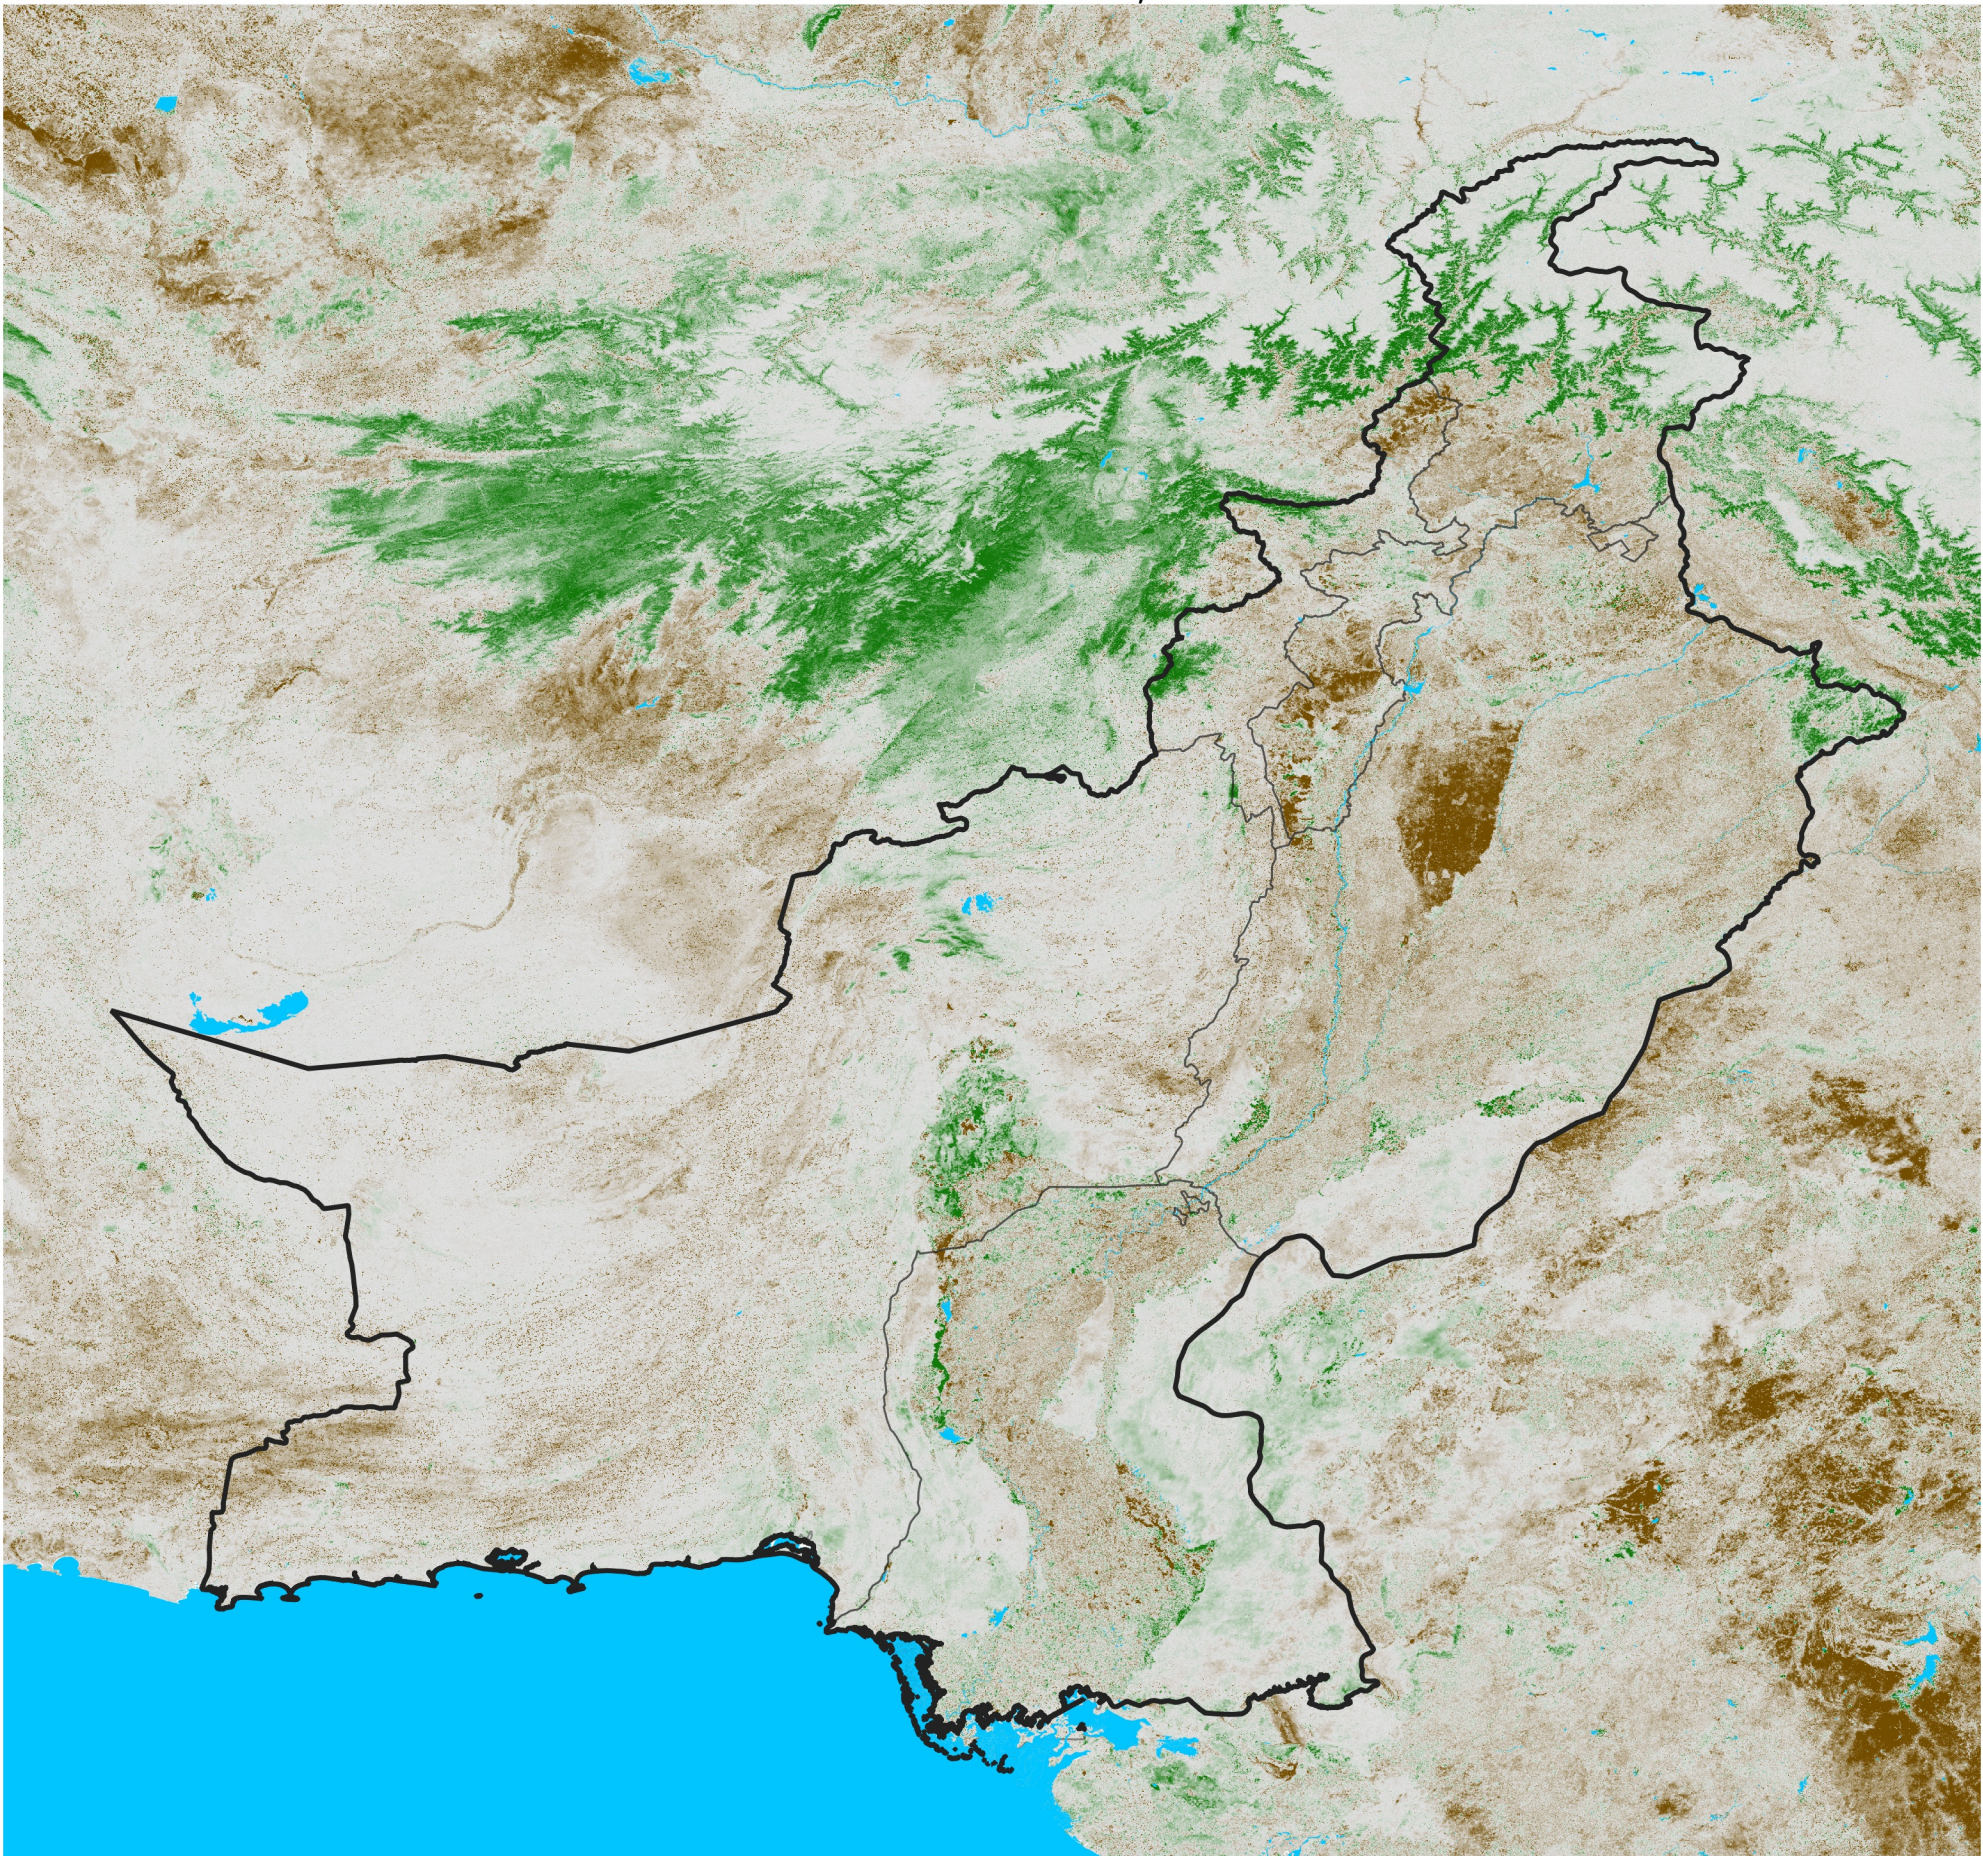

Pakistan NDVI Difference

2021 minus 2020

Period 09 / Feb 06 - 15, 2021

NDVI Difference

< -0.3 -0.2 -0.1 -0.05 0.05 0.1 0.2 >0.3

Negative

No Difference

Positive