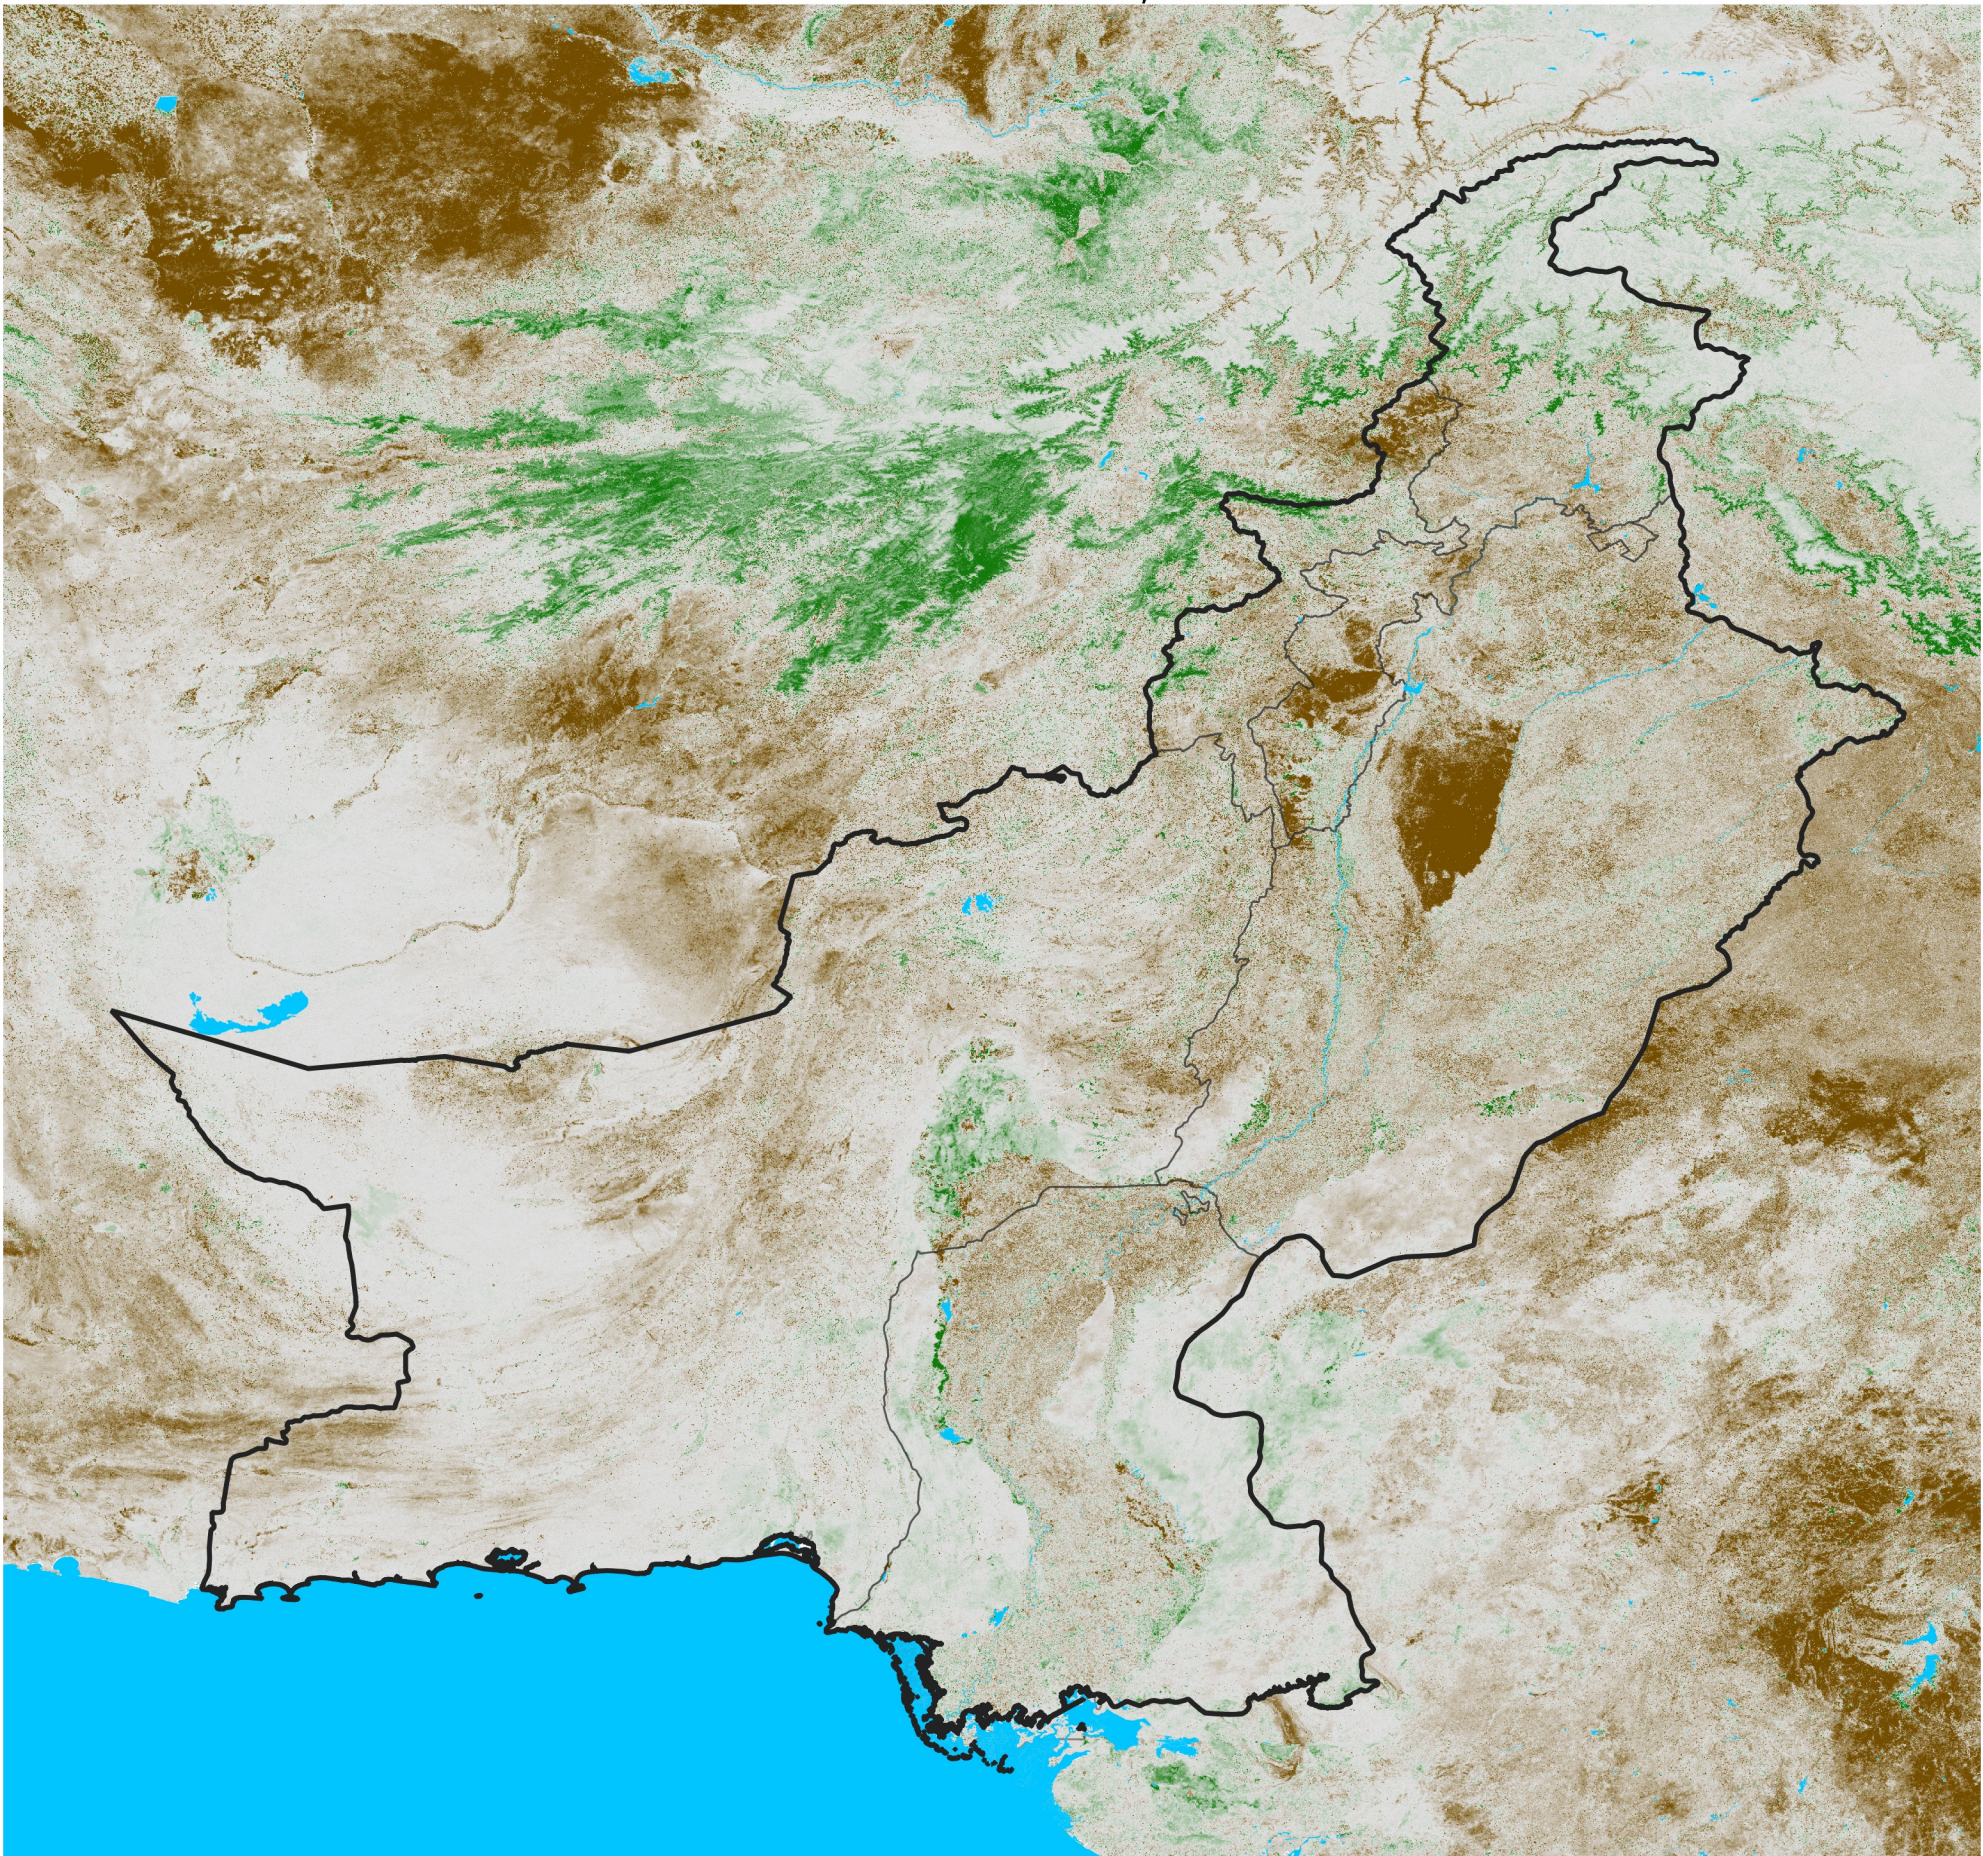

Pakistan NDVI Difference

2021 minus 2020

Period 15 / Mar 06 - 15, 2021

NDVI Difference

< -0.3 -0.2 -0.1 -0.05 0.05 0.1 0.2 >0.3

Negative

No Difference

Positive