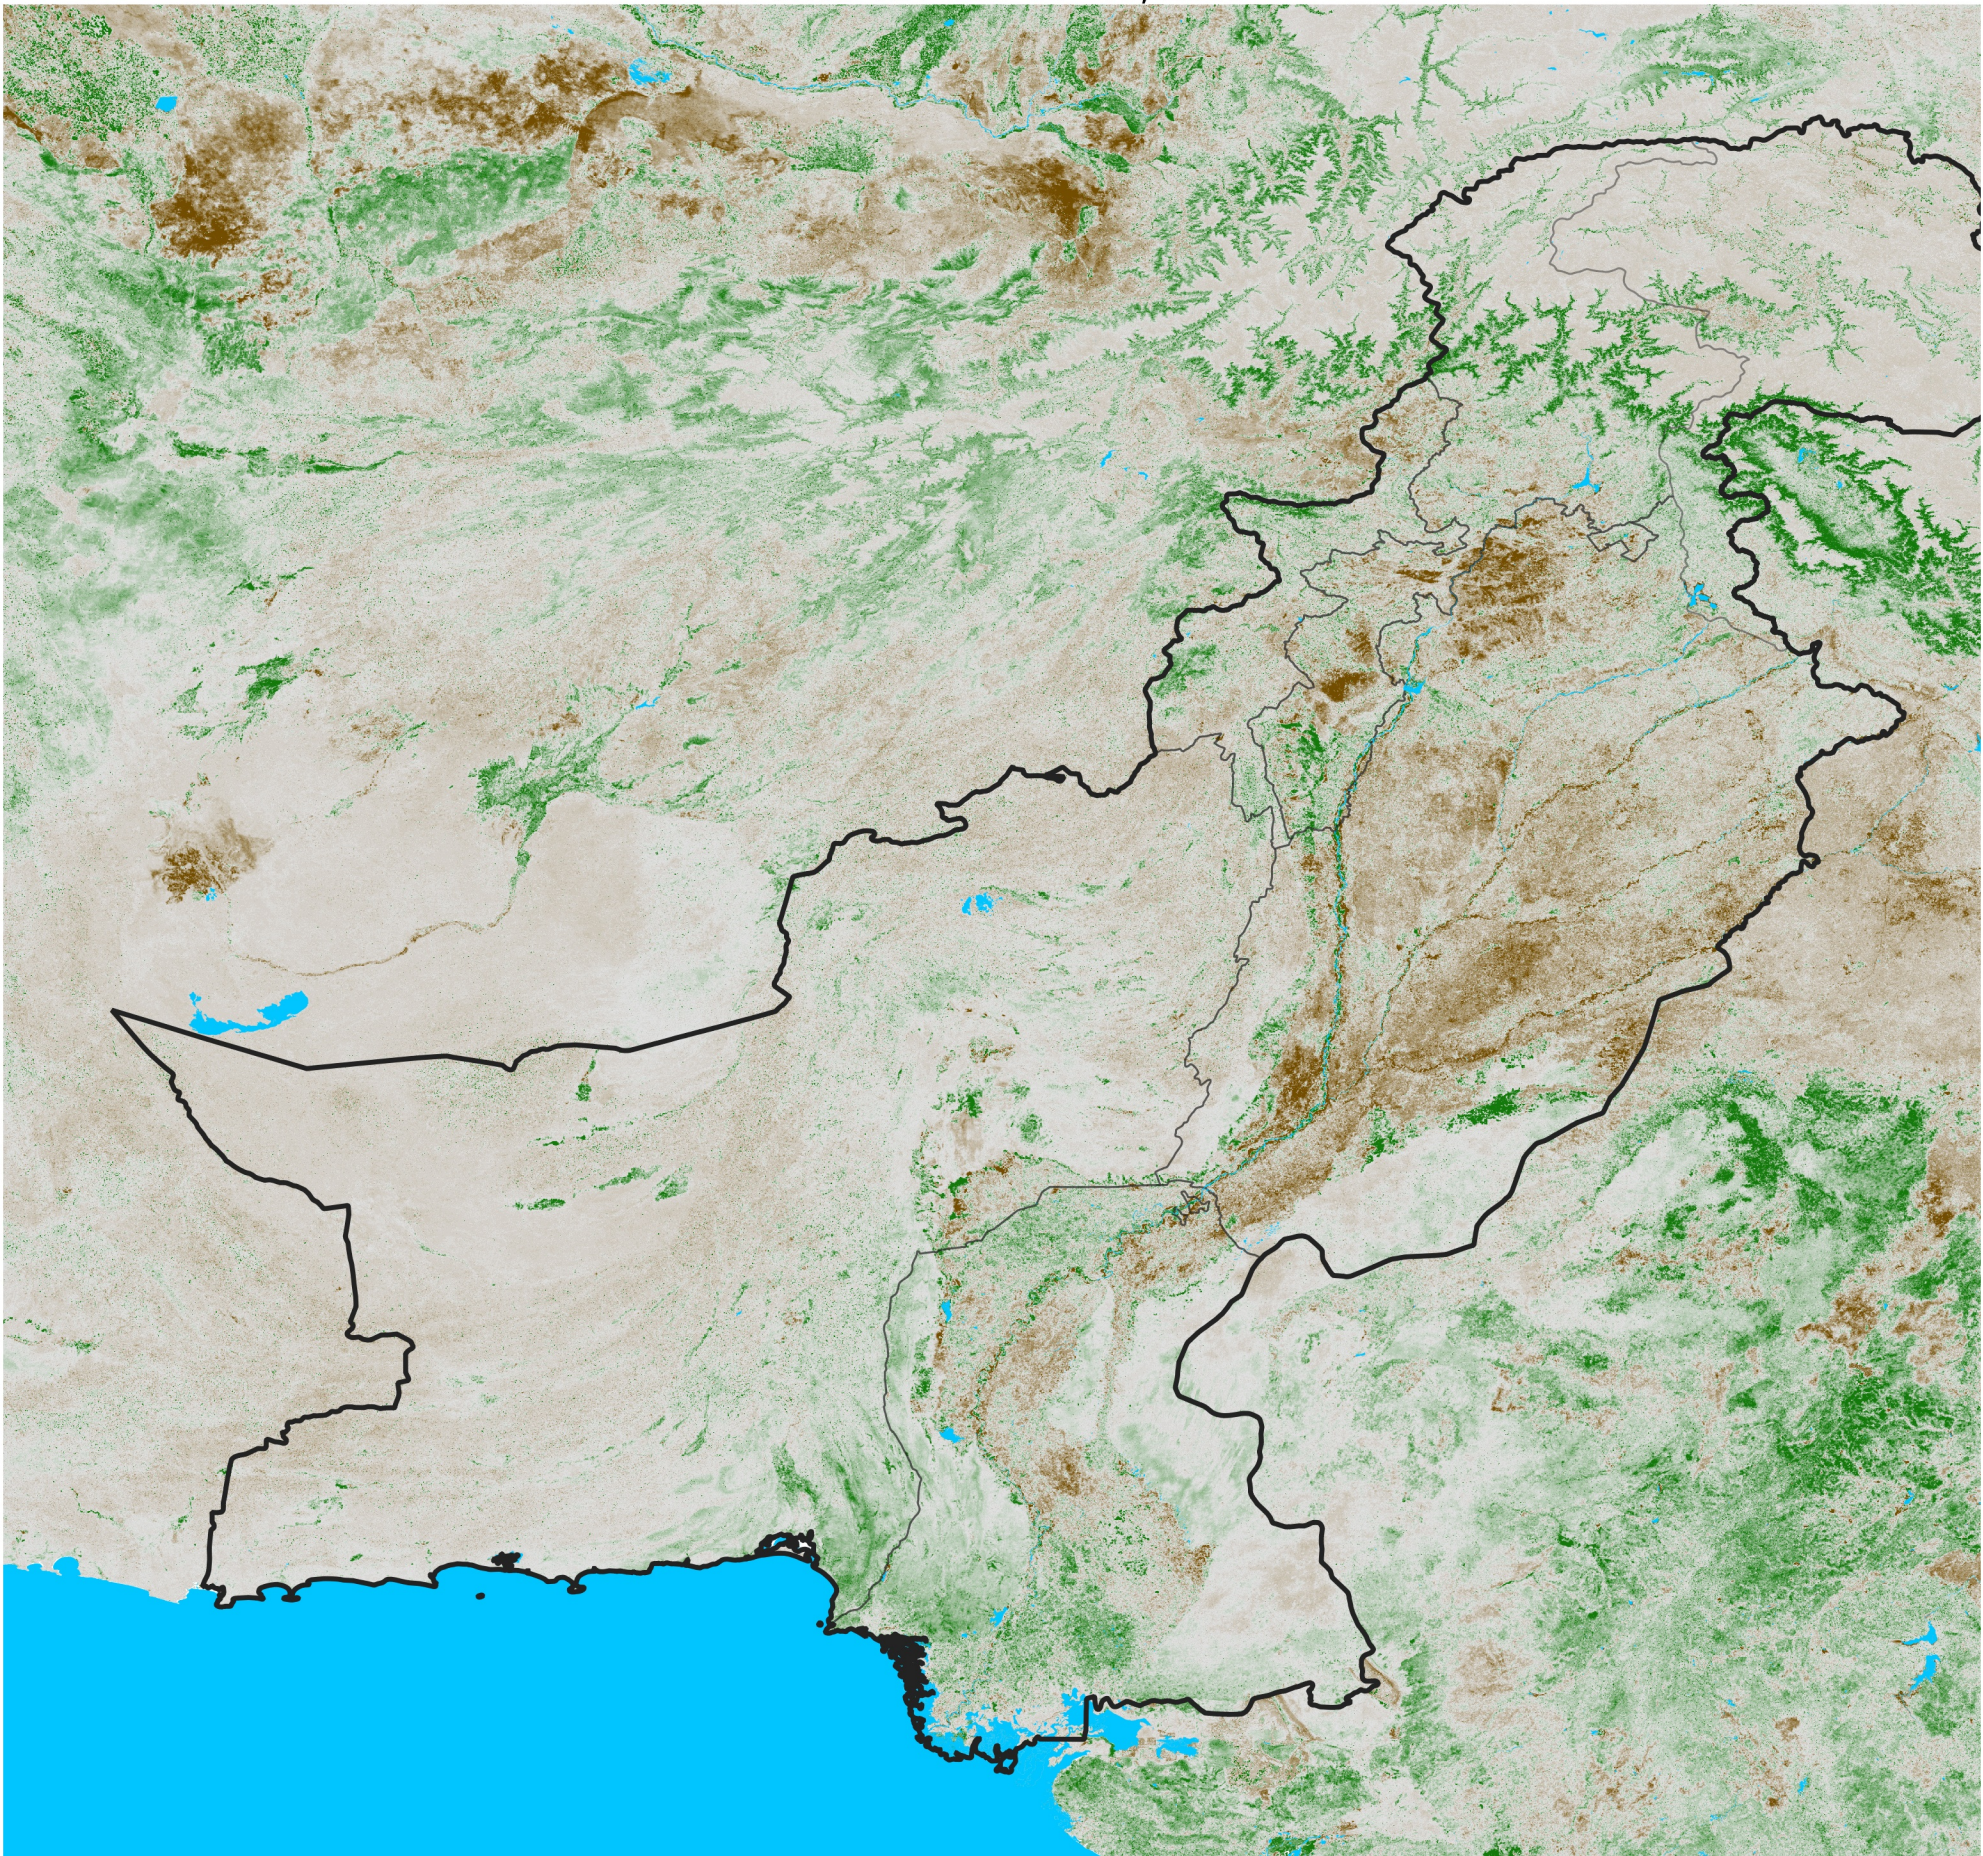

Pakistan NDVI Anomaly

2026 minus Mean (2012 - 2021)

Period 15 / Mar 06 - 15, 2026

NDVI Anomaly

< -0.3 -0.2 -0.1 -0.05 0.05 0.1 0.2 >0.3

Negative

No Difference

Positive