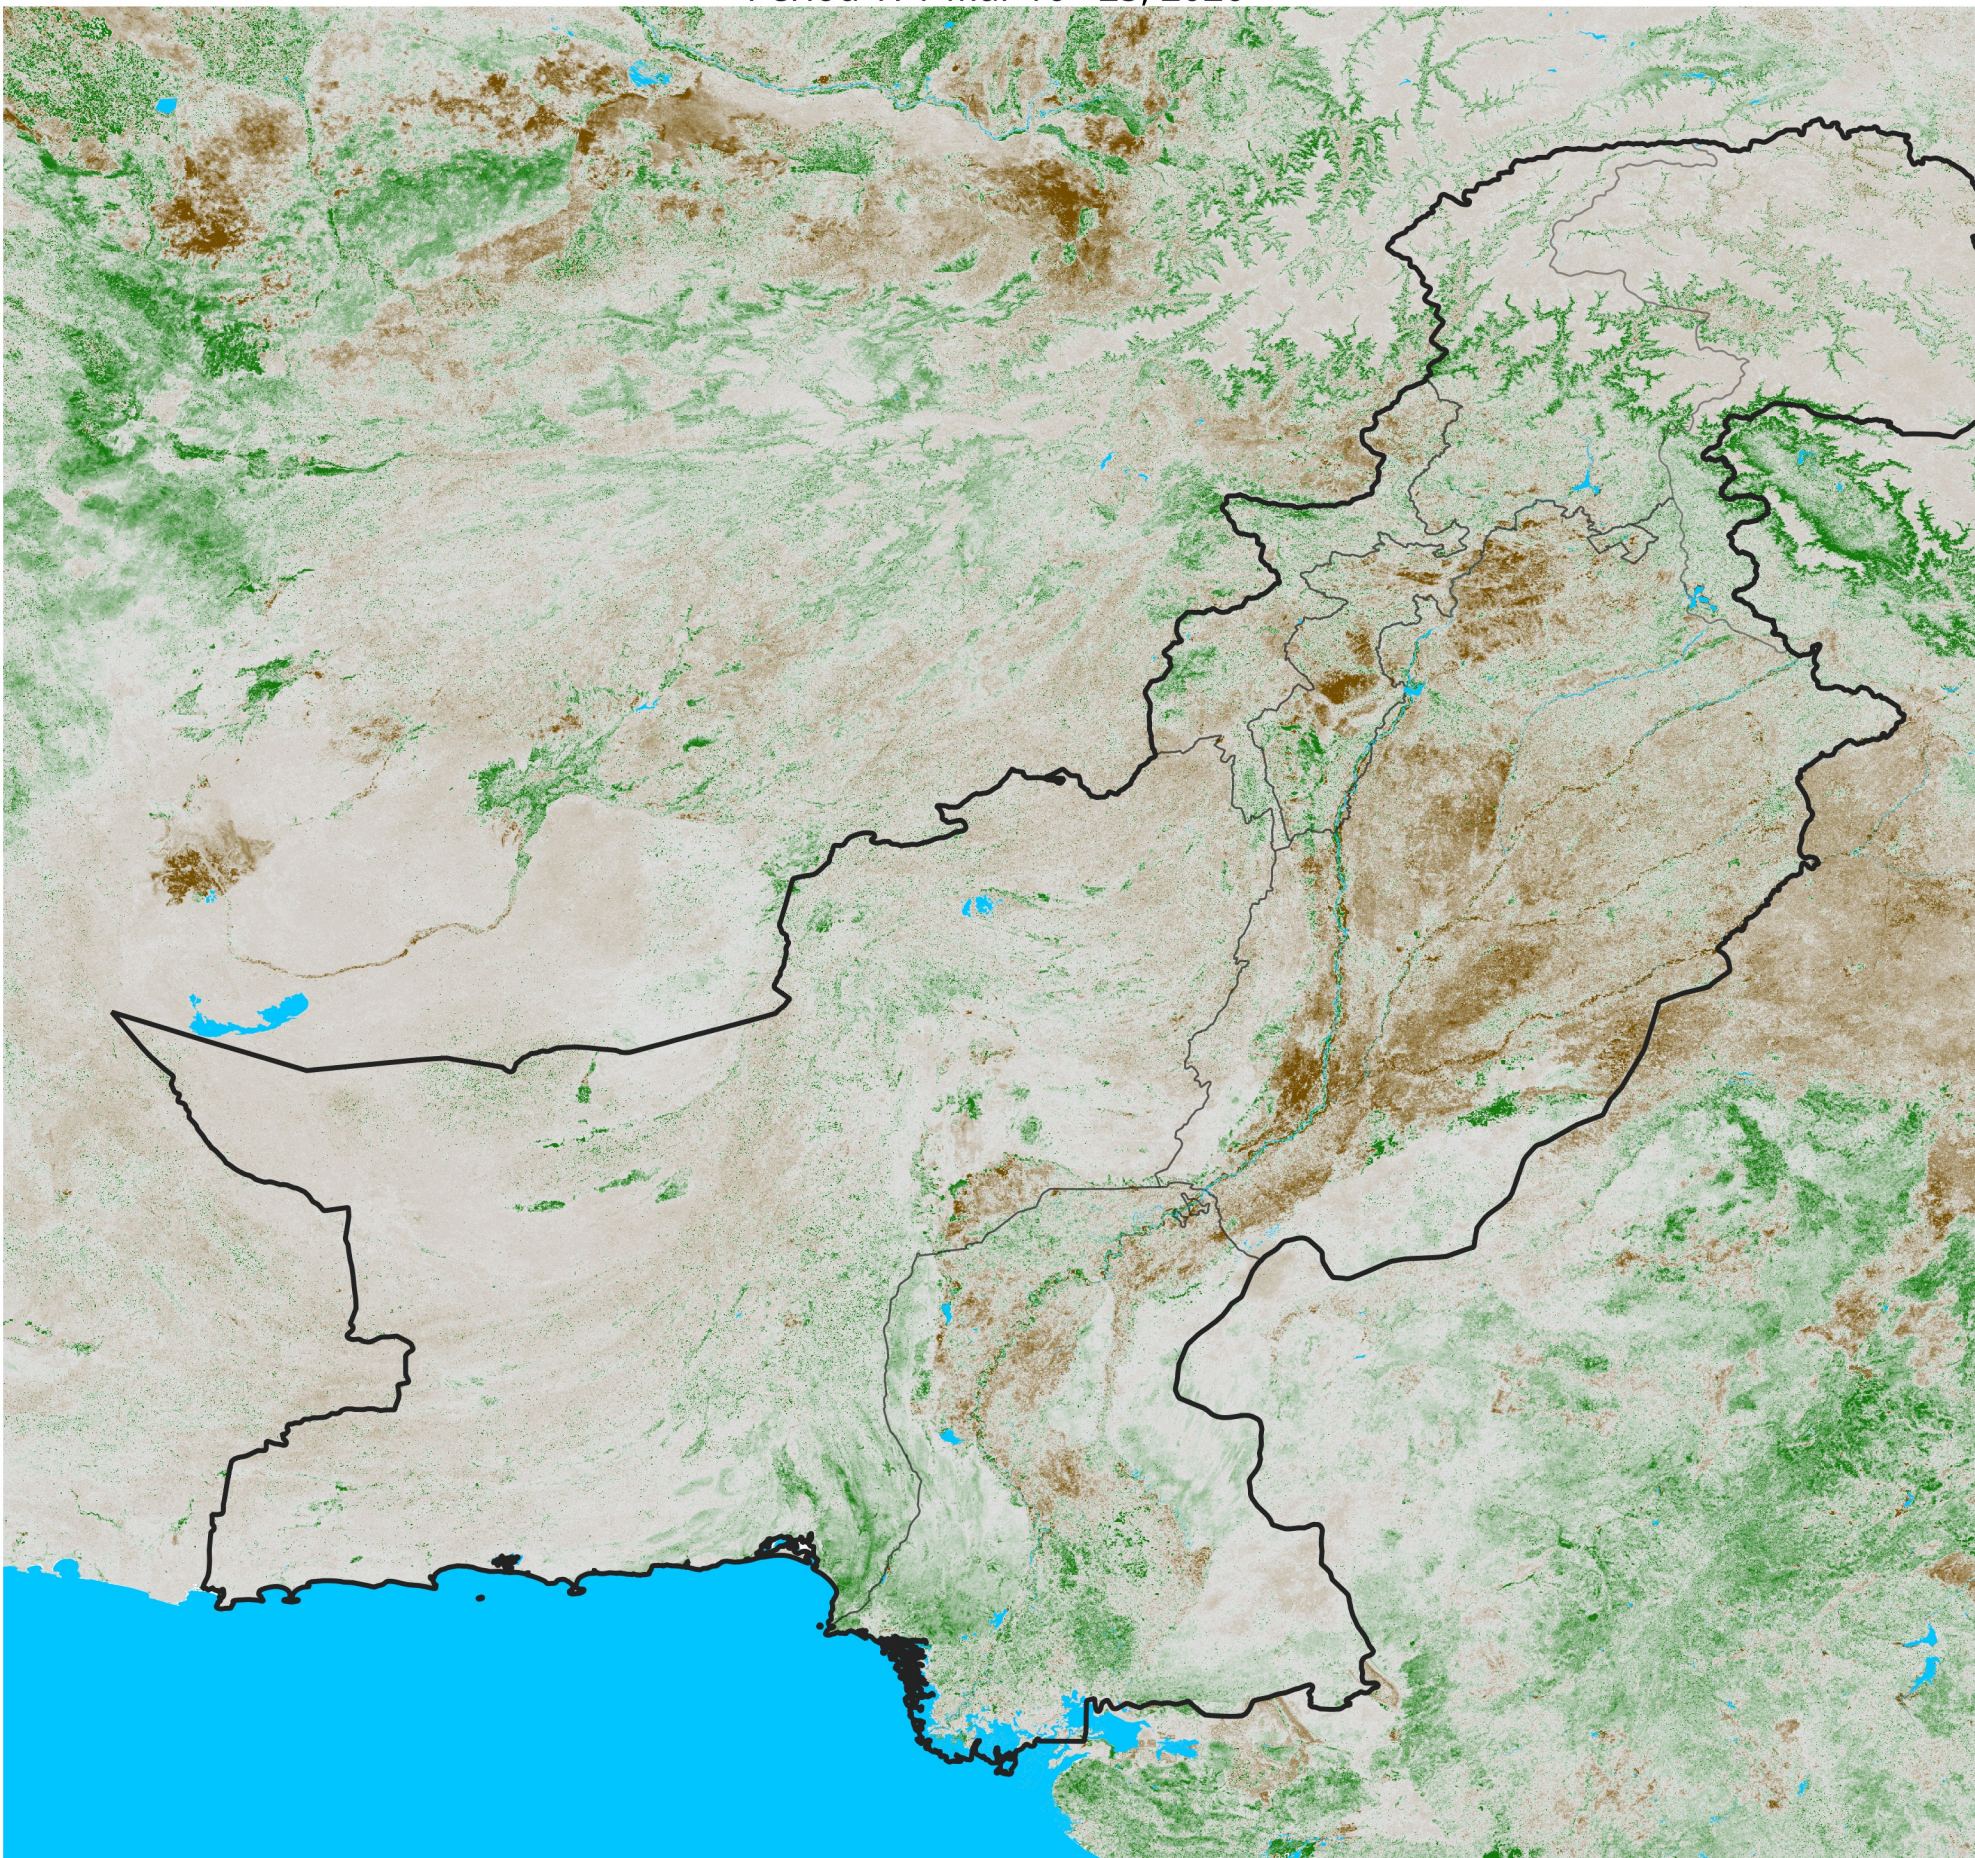

Pakistan NDVI Anomaly

2026 minus Mean (2012 - 2021)

Period 17 / Mar 16 - 25, 2026

NDVI Anomaly

< -0.3 -0.2 -0.1 -0.05 0.05 0.1 0.2 >0.3

Negative

No Difference

Positive