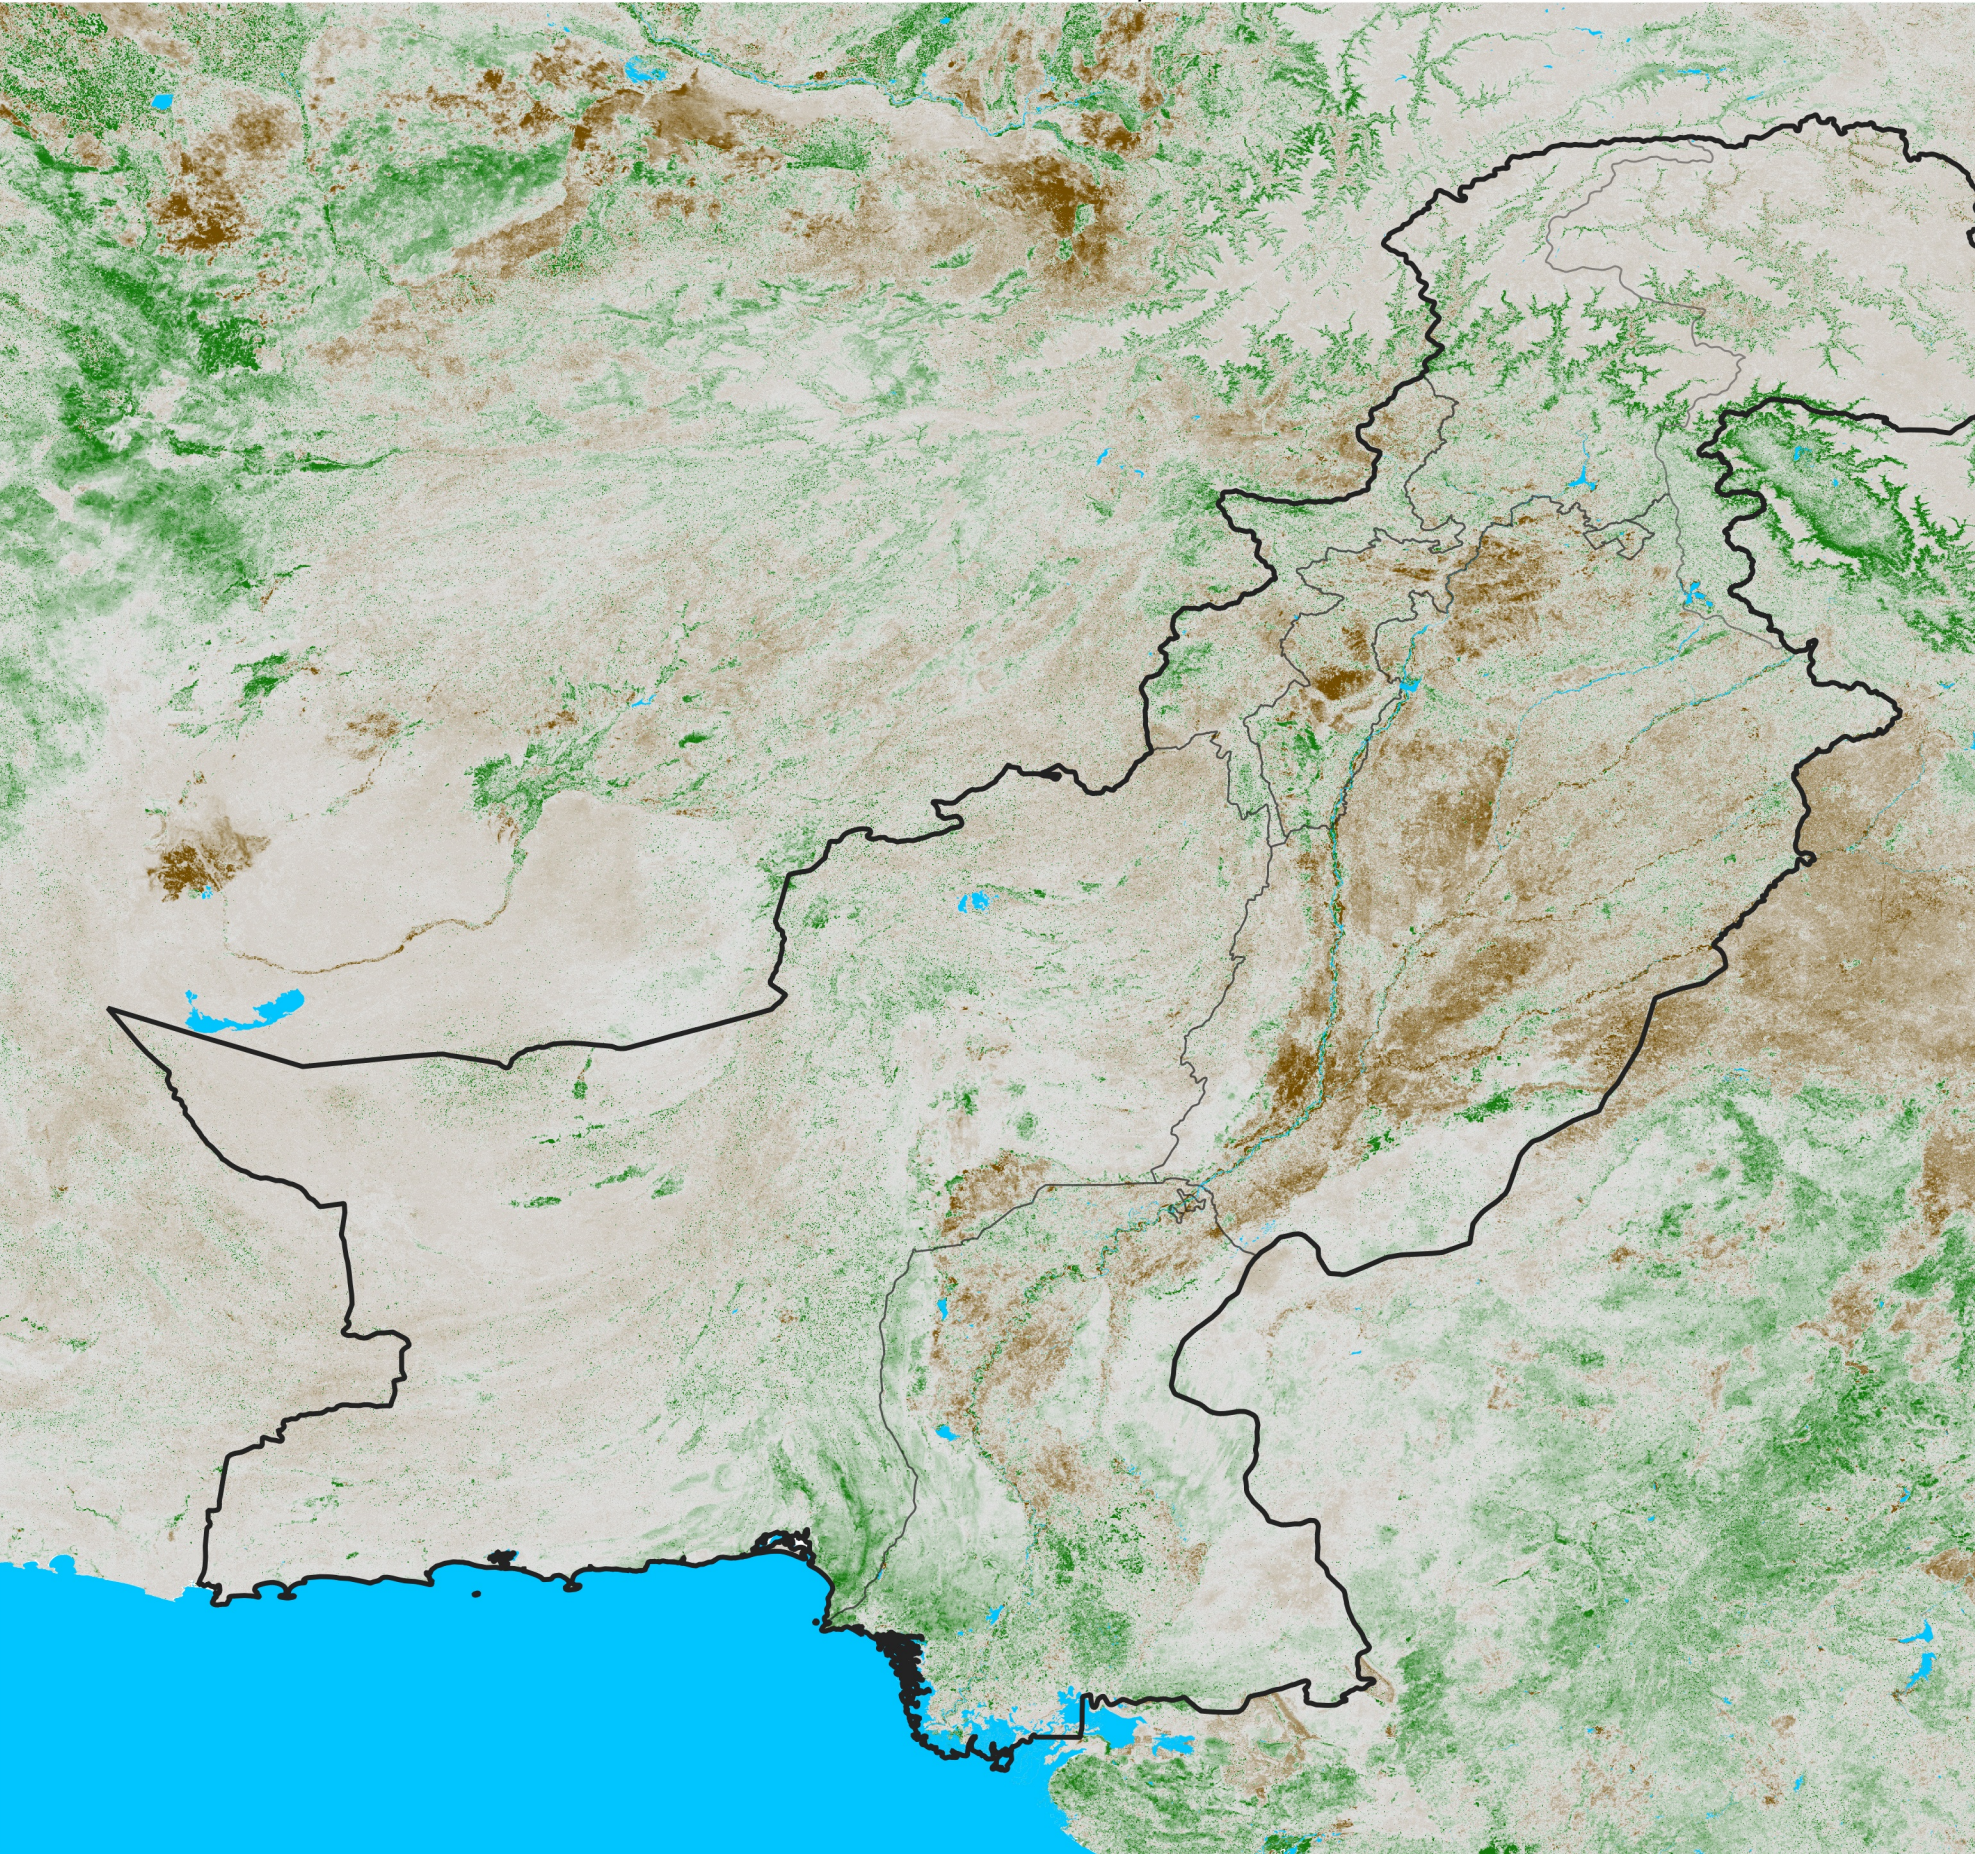

Pakistan NDVI Anomaly

2026 minus Mean (2012 - 2021)

Period 18 / Mar 21 - 31, 2026

NDVI Anomaly

< -0.3 -0.2 -0.1 -0.05 0.05 0.1 0.2 >0.3

Negative

No Difference

Positive