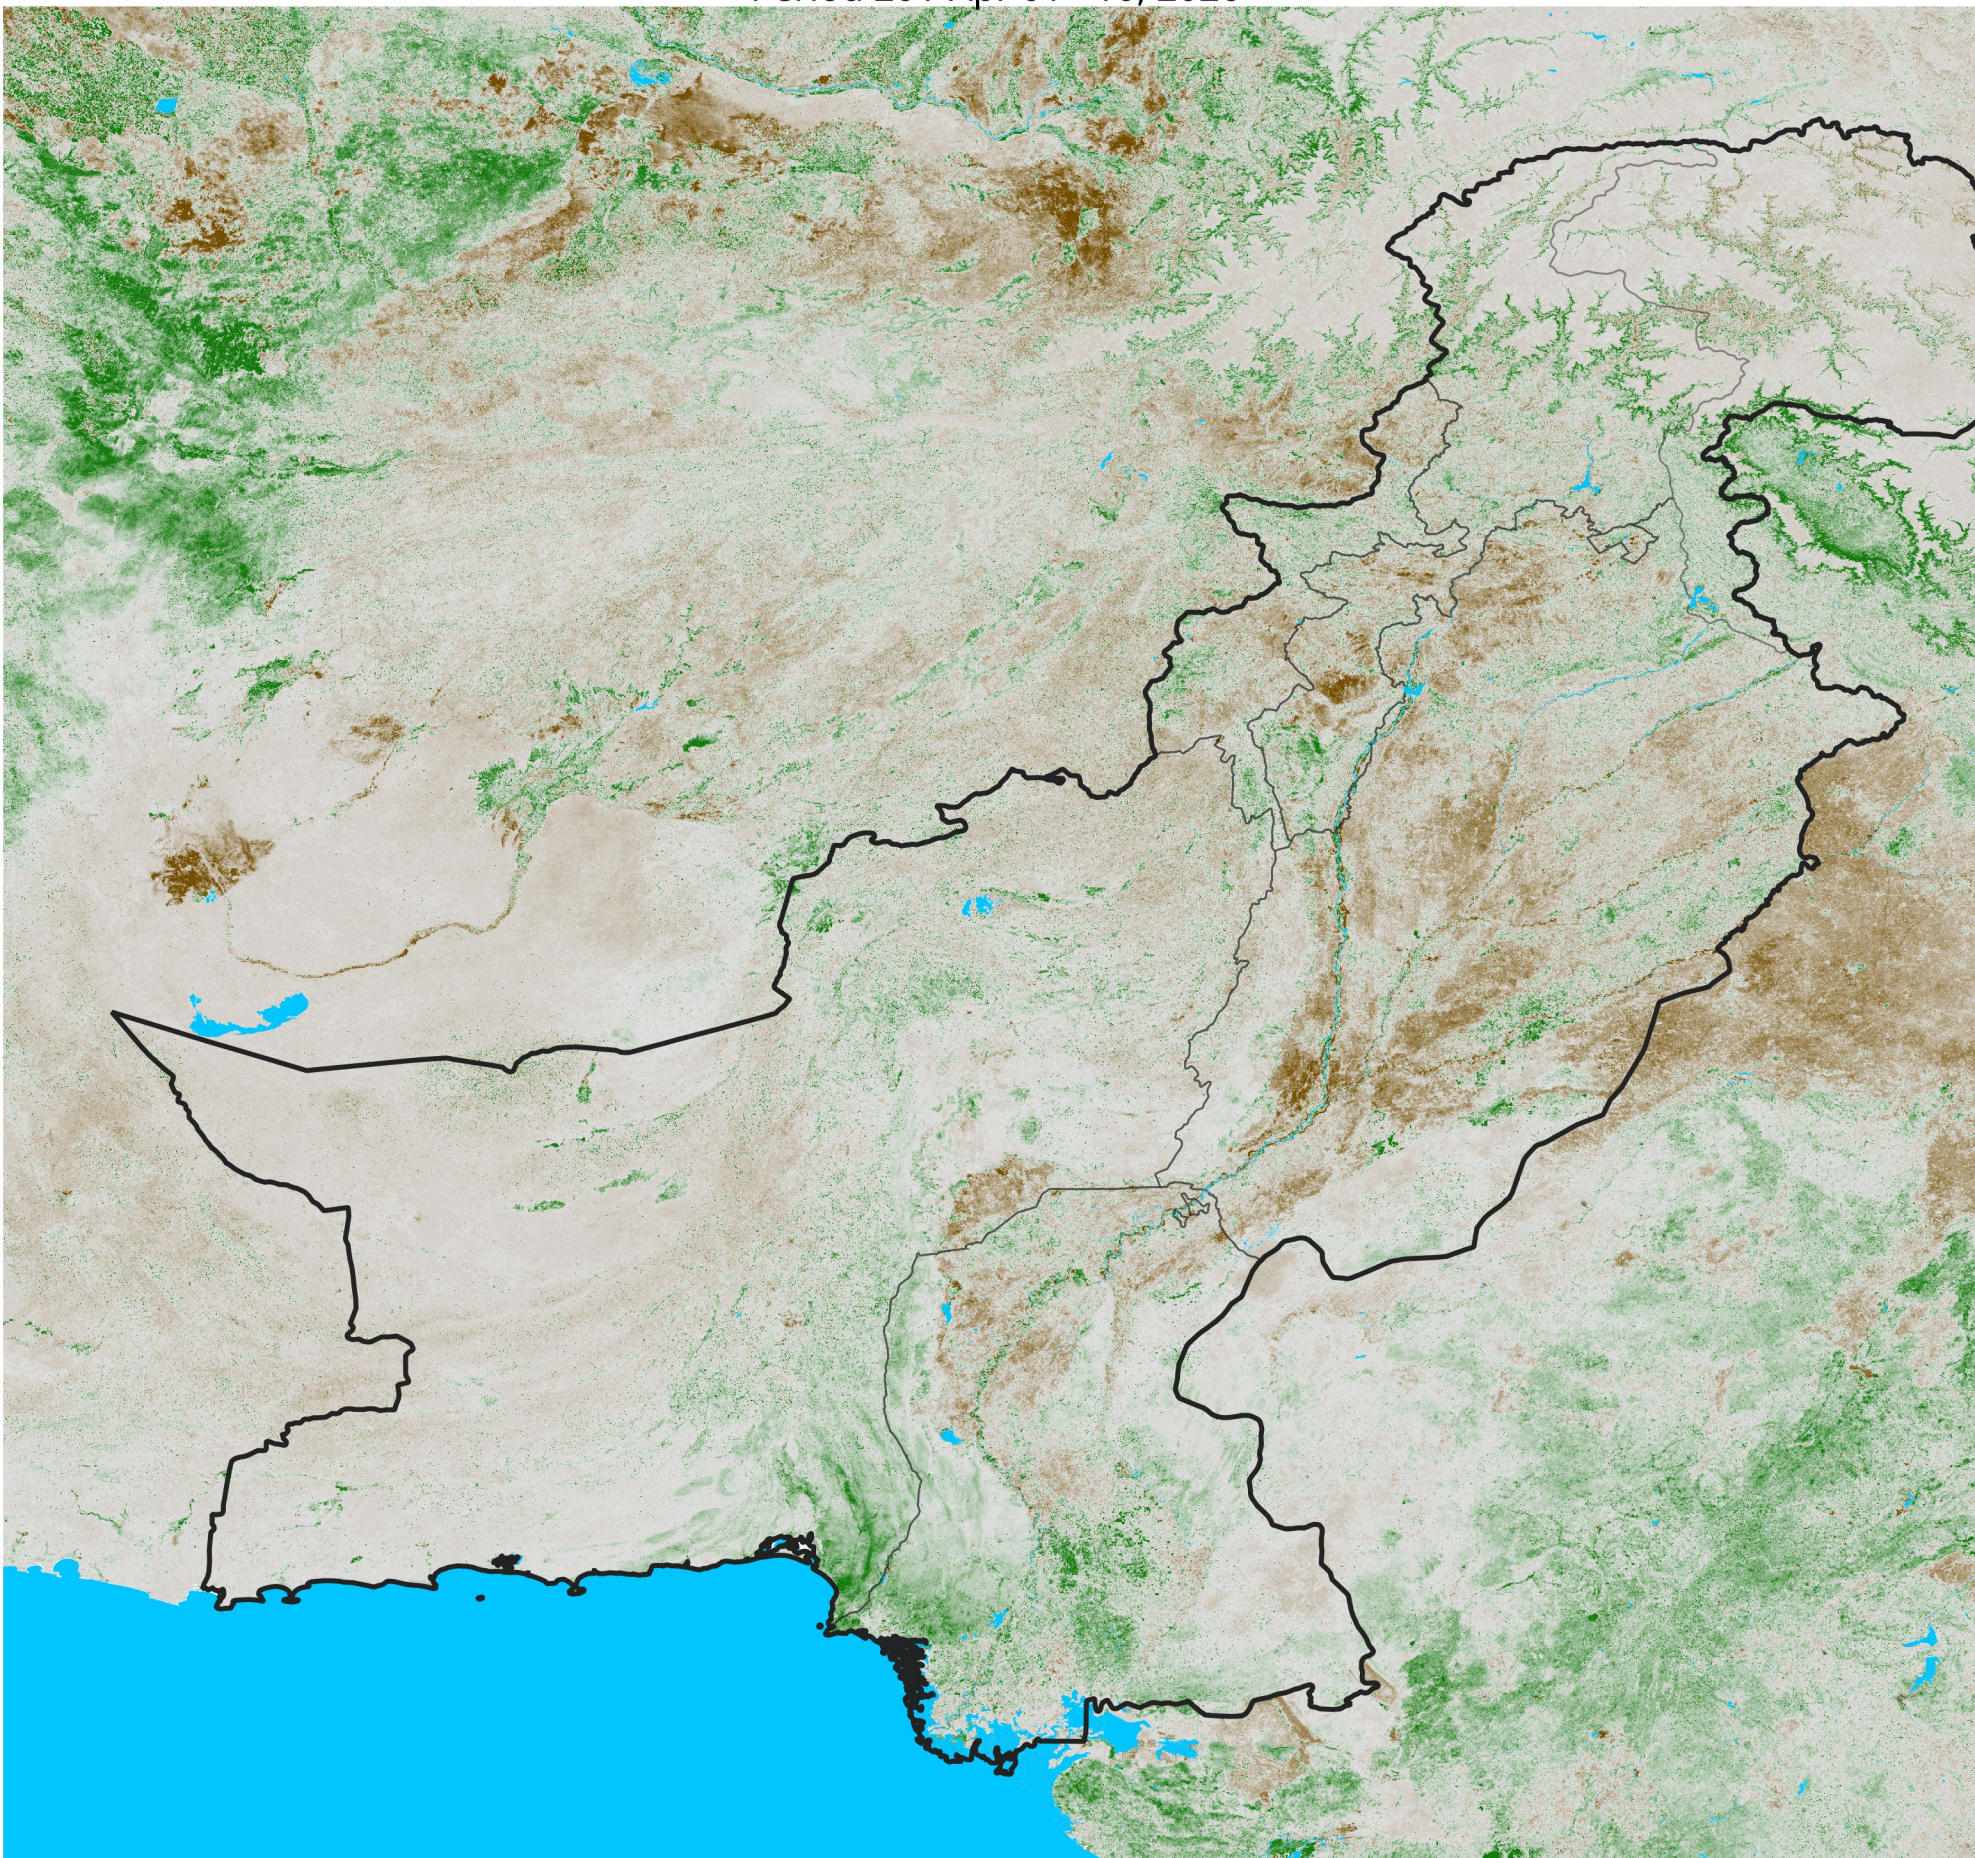

Pakistan NDVI Anomaly

2026 minus Mean (2012 - 2021)

Period 20 / Apr 01 - 10, 2026

NDVI Anomaly

< -0.3 -0.2 -0.1 -0.05 0.05 0.1 0.2 >0.3

Negative

No Difference

Positive