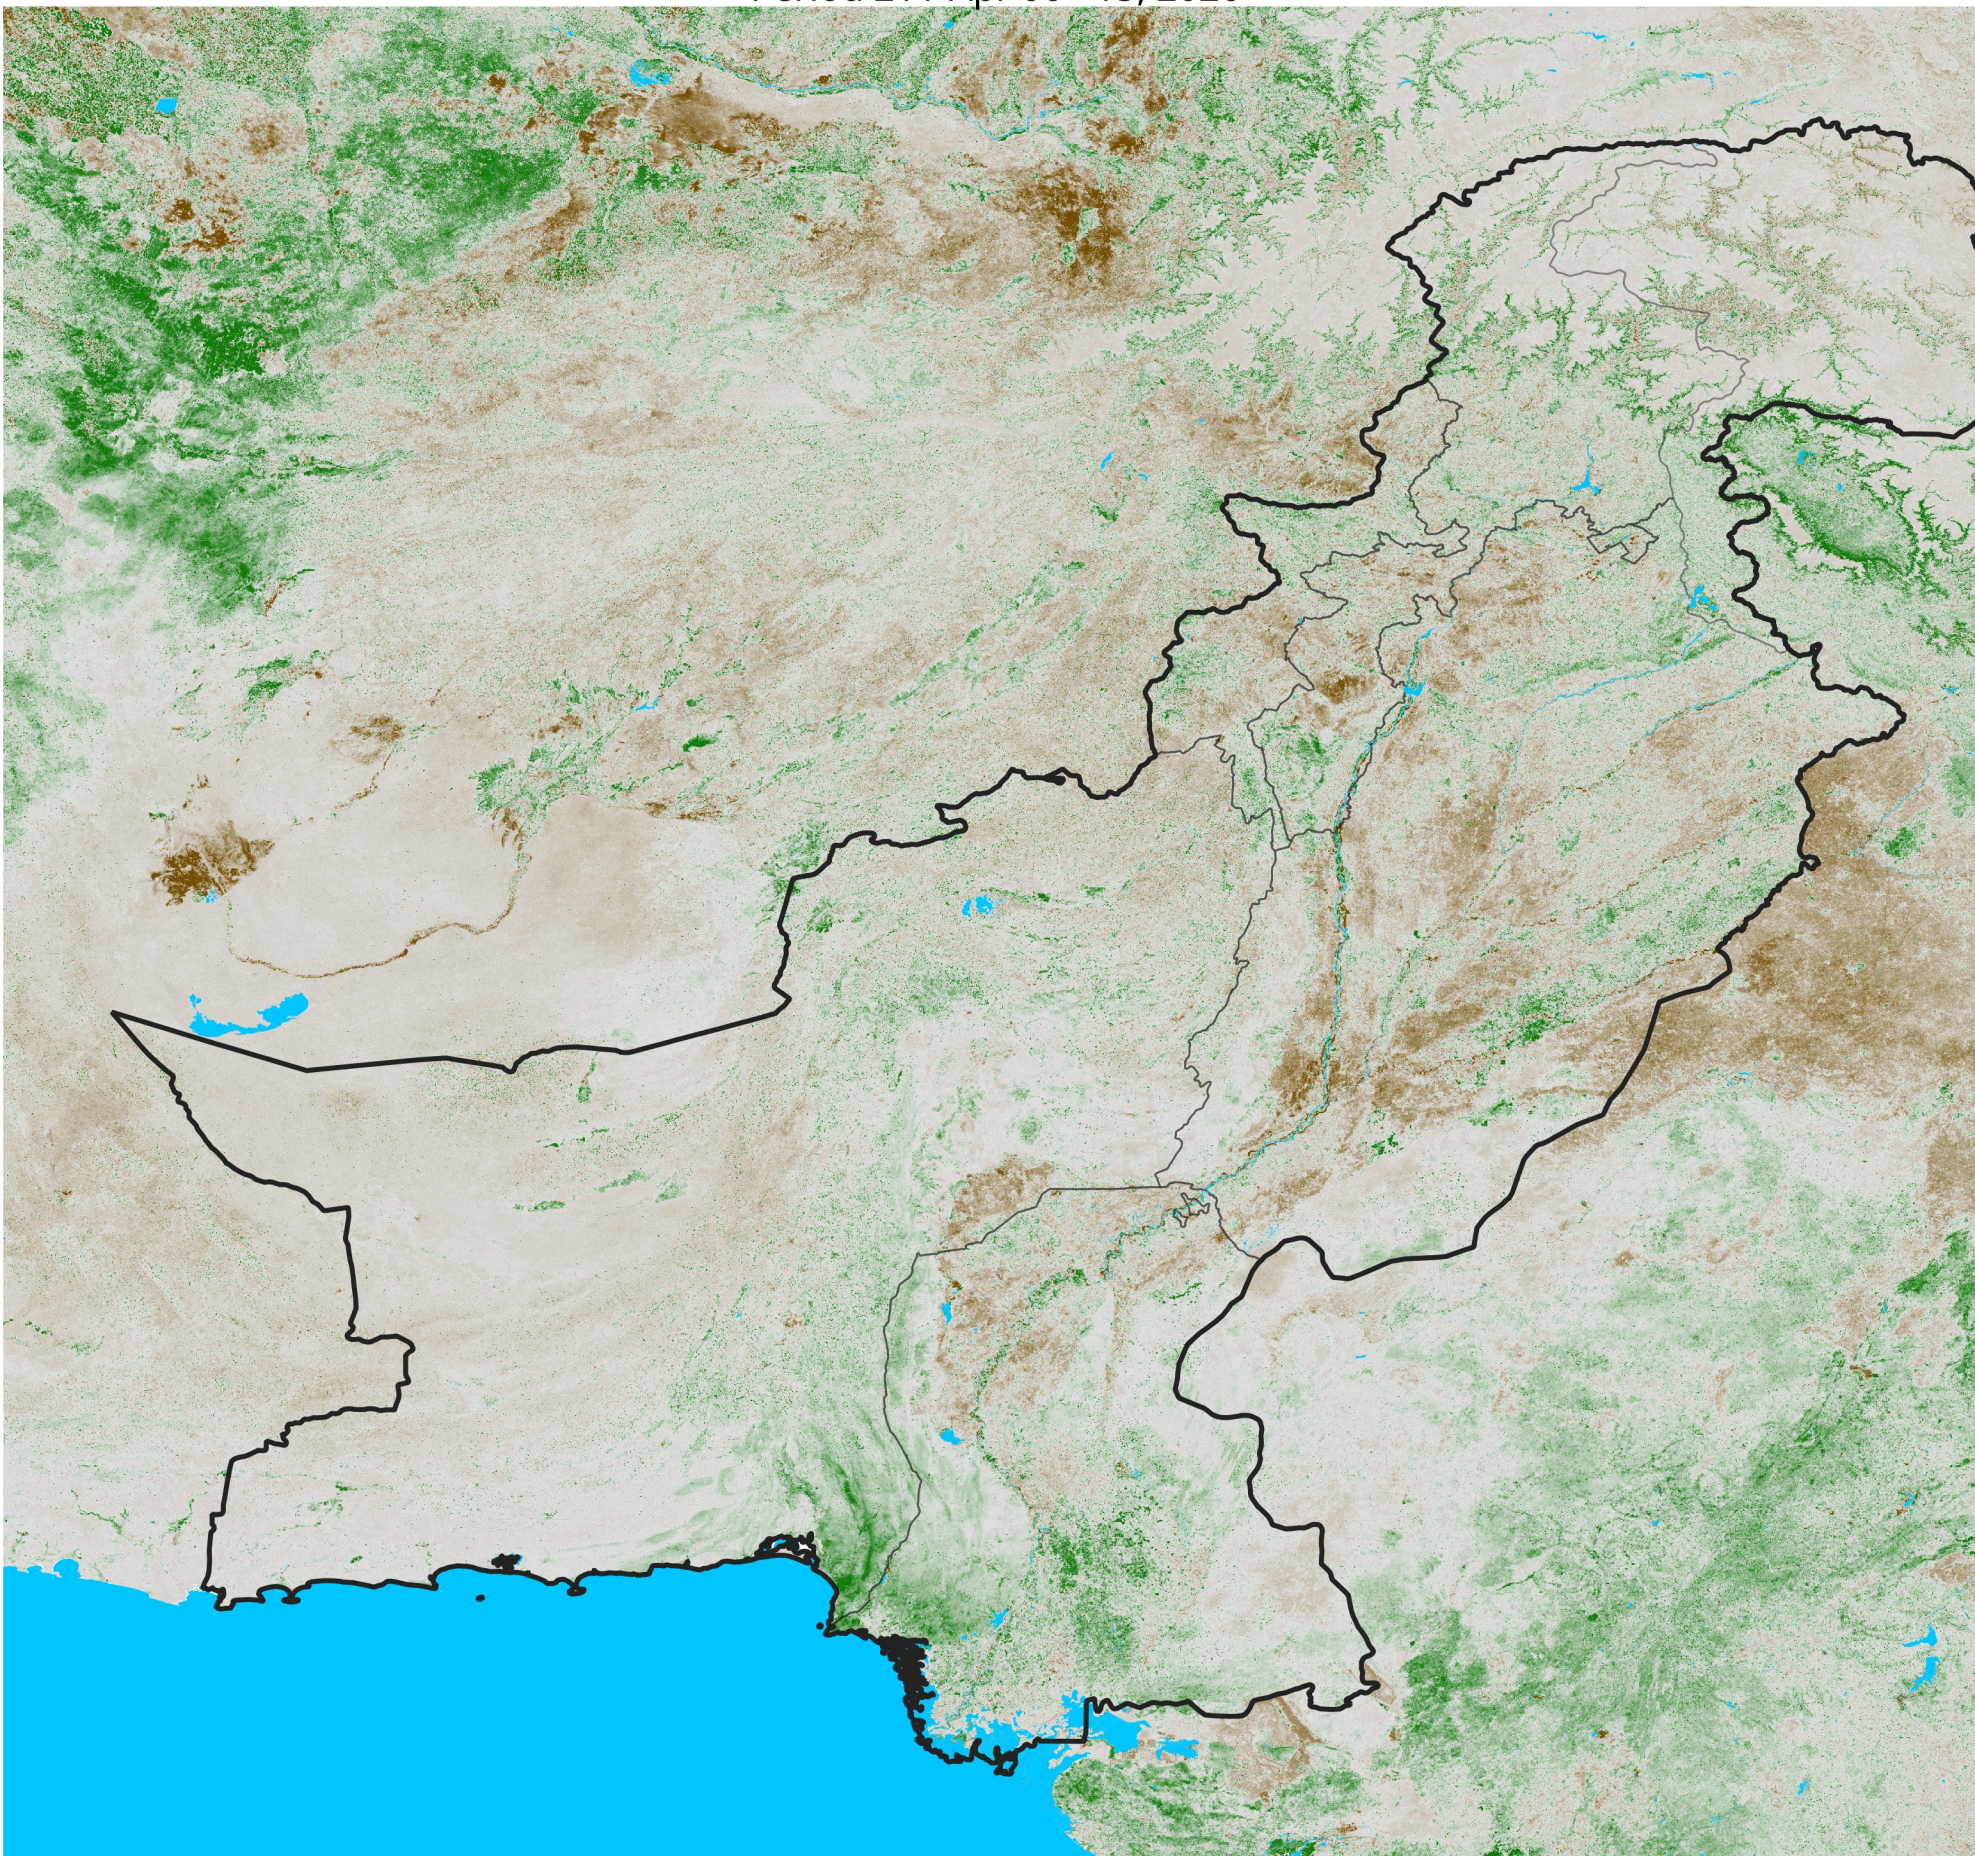

Pakistan NDVI Anomaly

2026 minus Mean (2012 - 2021)

Period 21 / Apr 06 - 15, 2026

NDVI Anomaly

< -0.3 -0.2 -0.1 -0.05 0.05 0.1 0.2 >0.3

Negative

No Difference

Positive