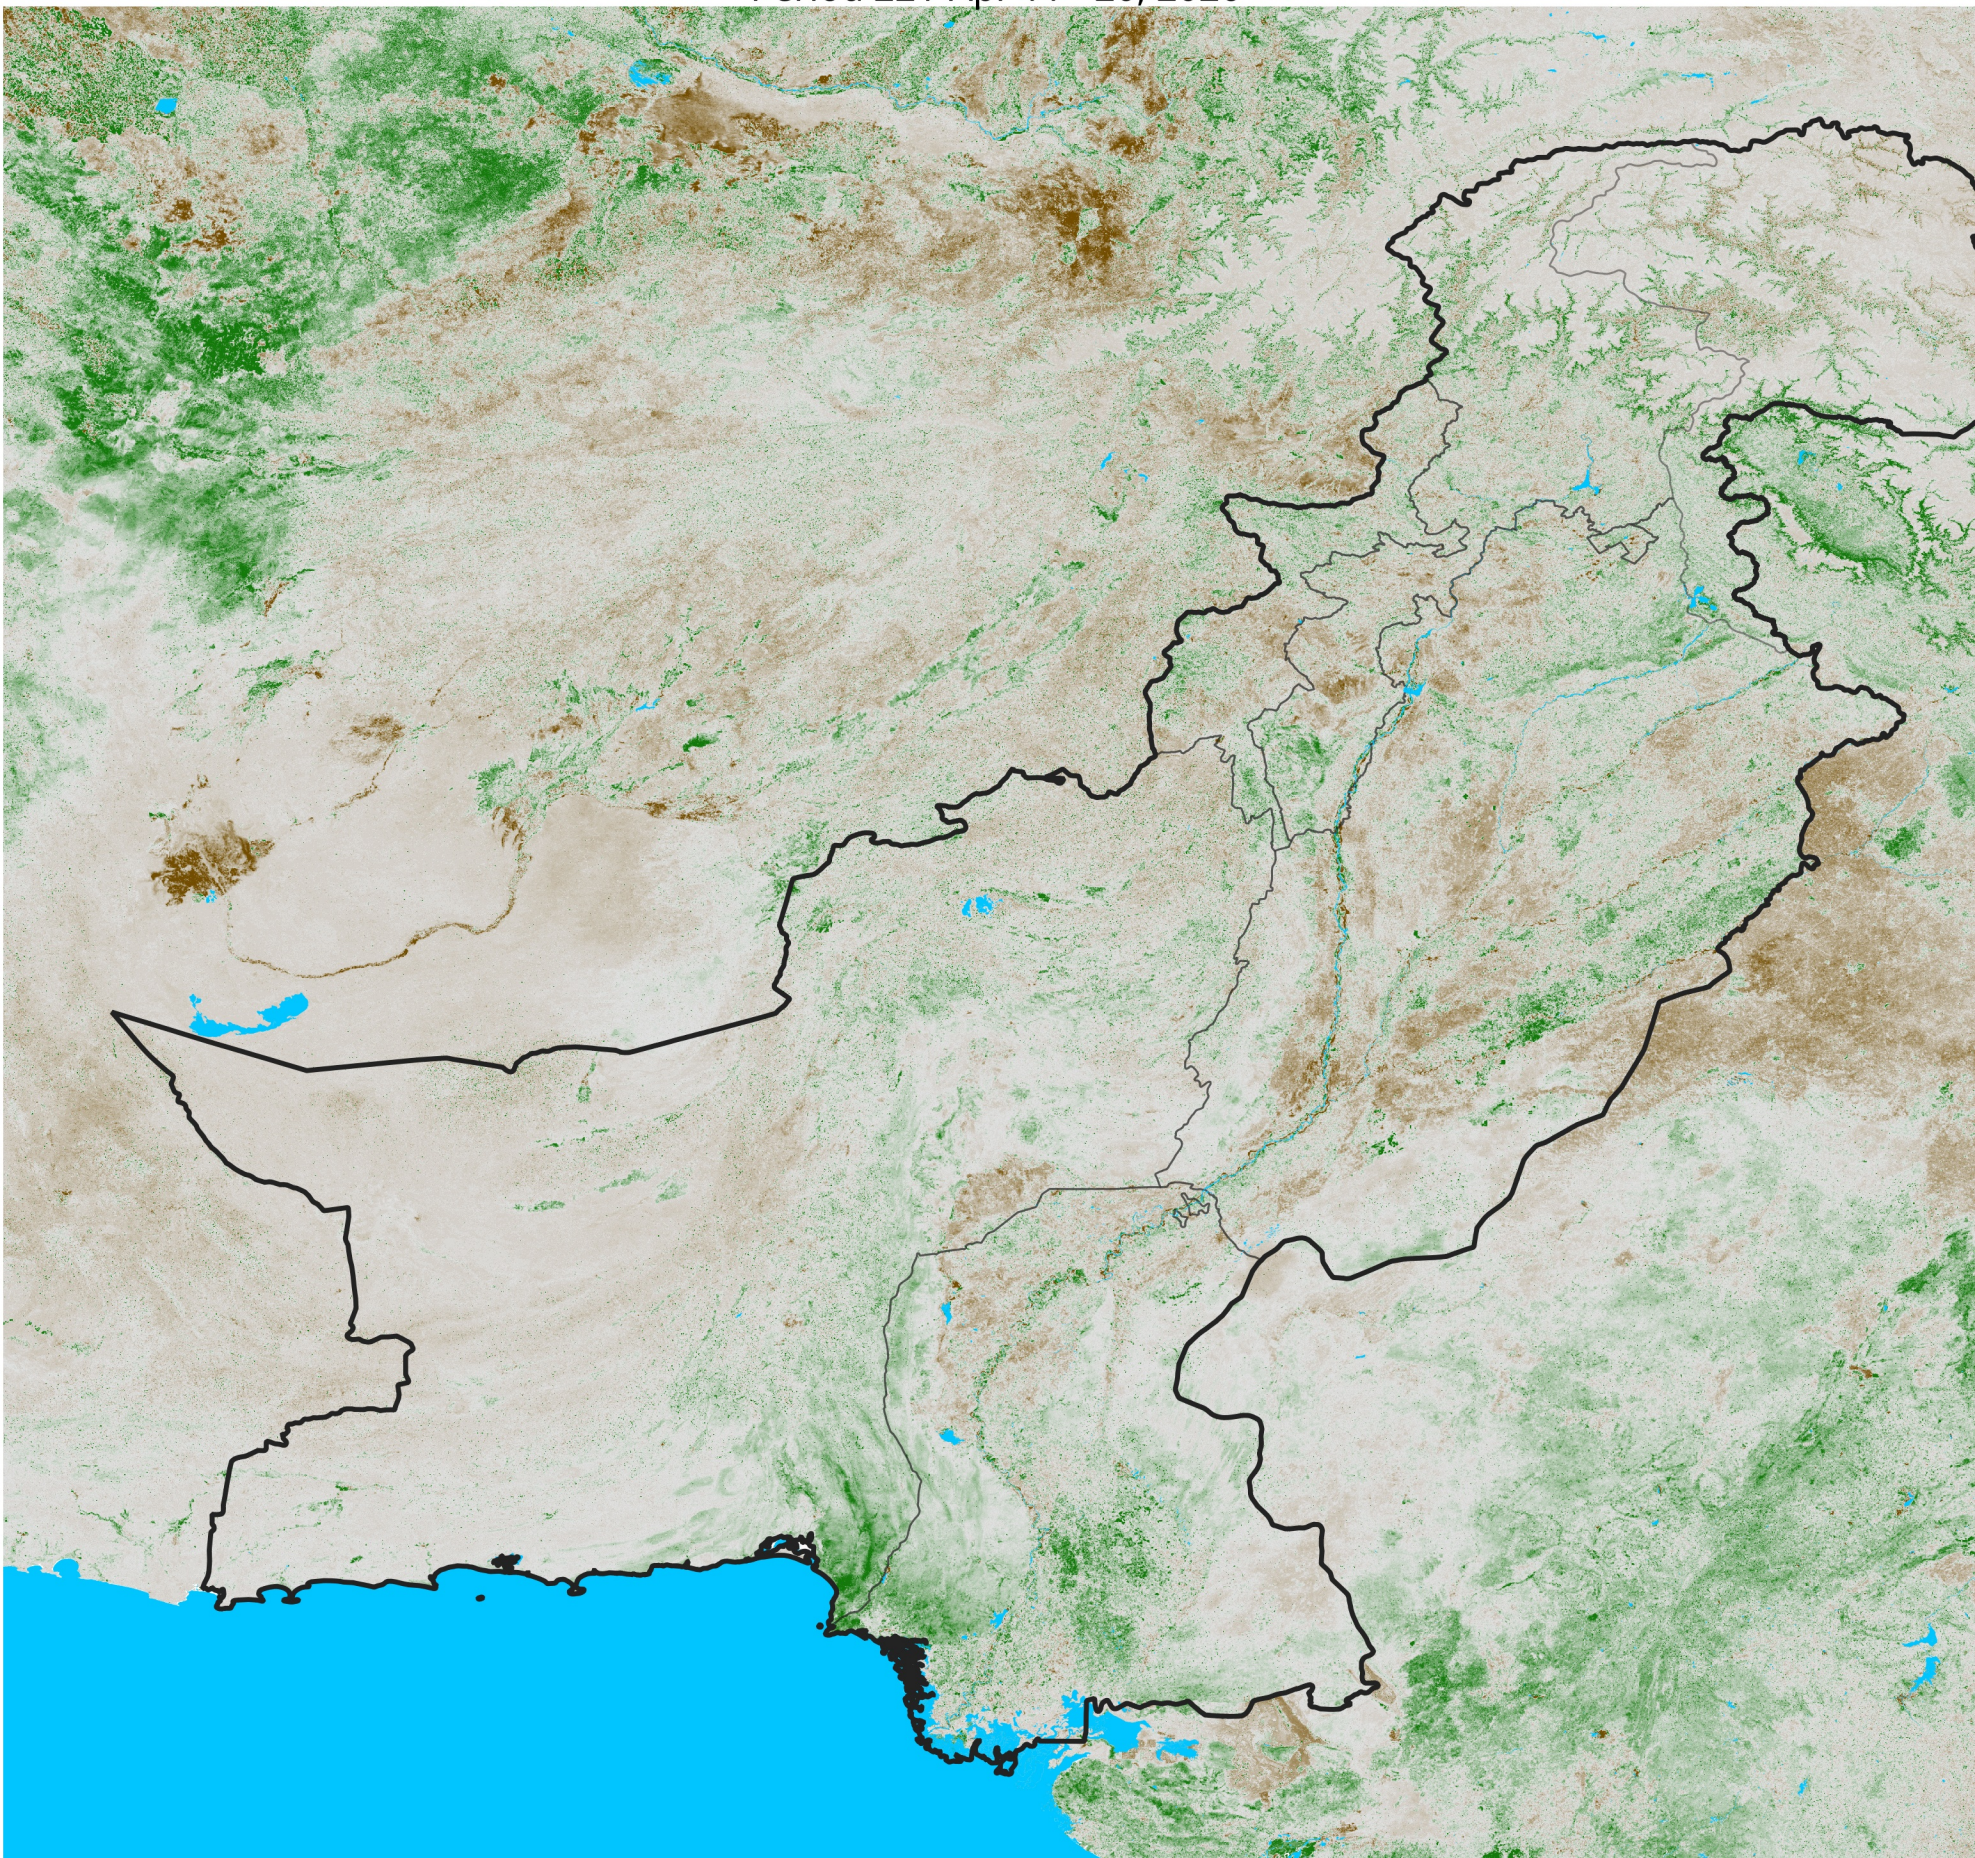

# Pakistan NDVI Anomaly

2026 minus Mean (2012 - 2021)

Period 22 / Apr 11 - 20, 2026

## NDVI Anomaly

< -0.3   -0.2   -0.1   -0.05   0.05   0.1   0.2   >0.3

Negative

No Difference

Positive