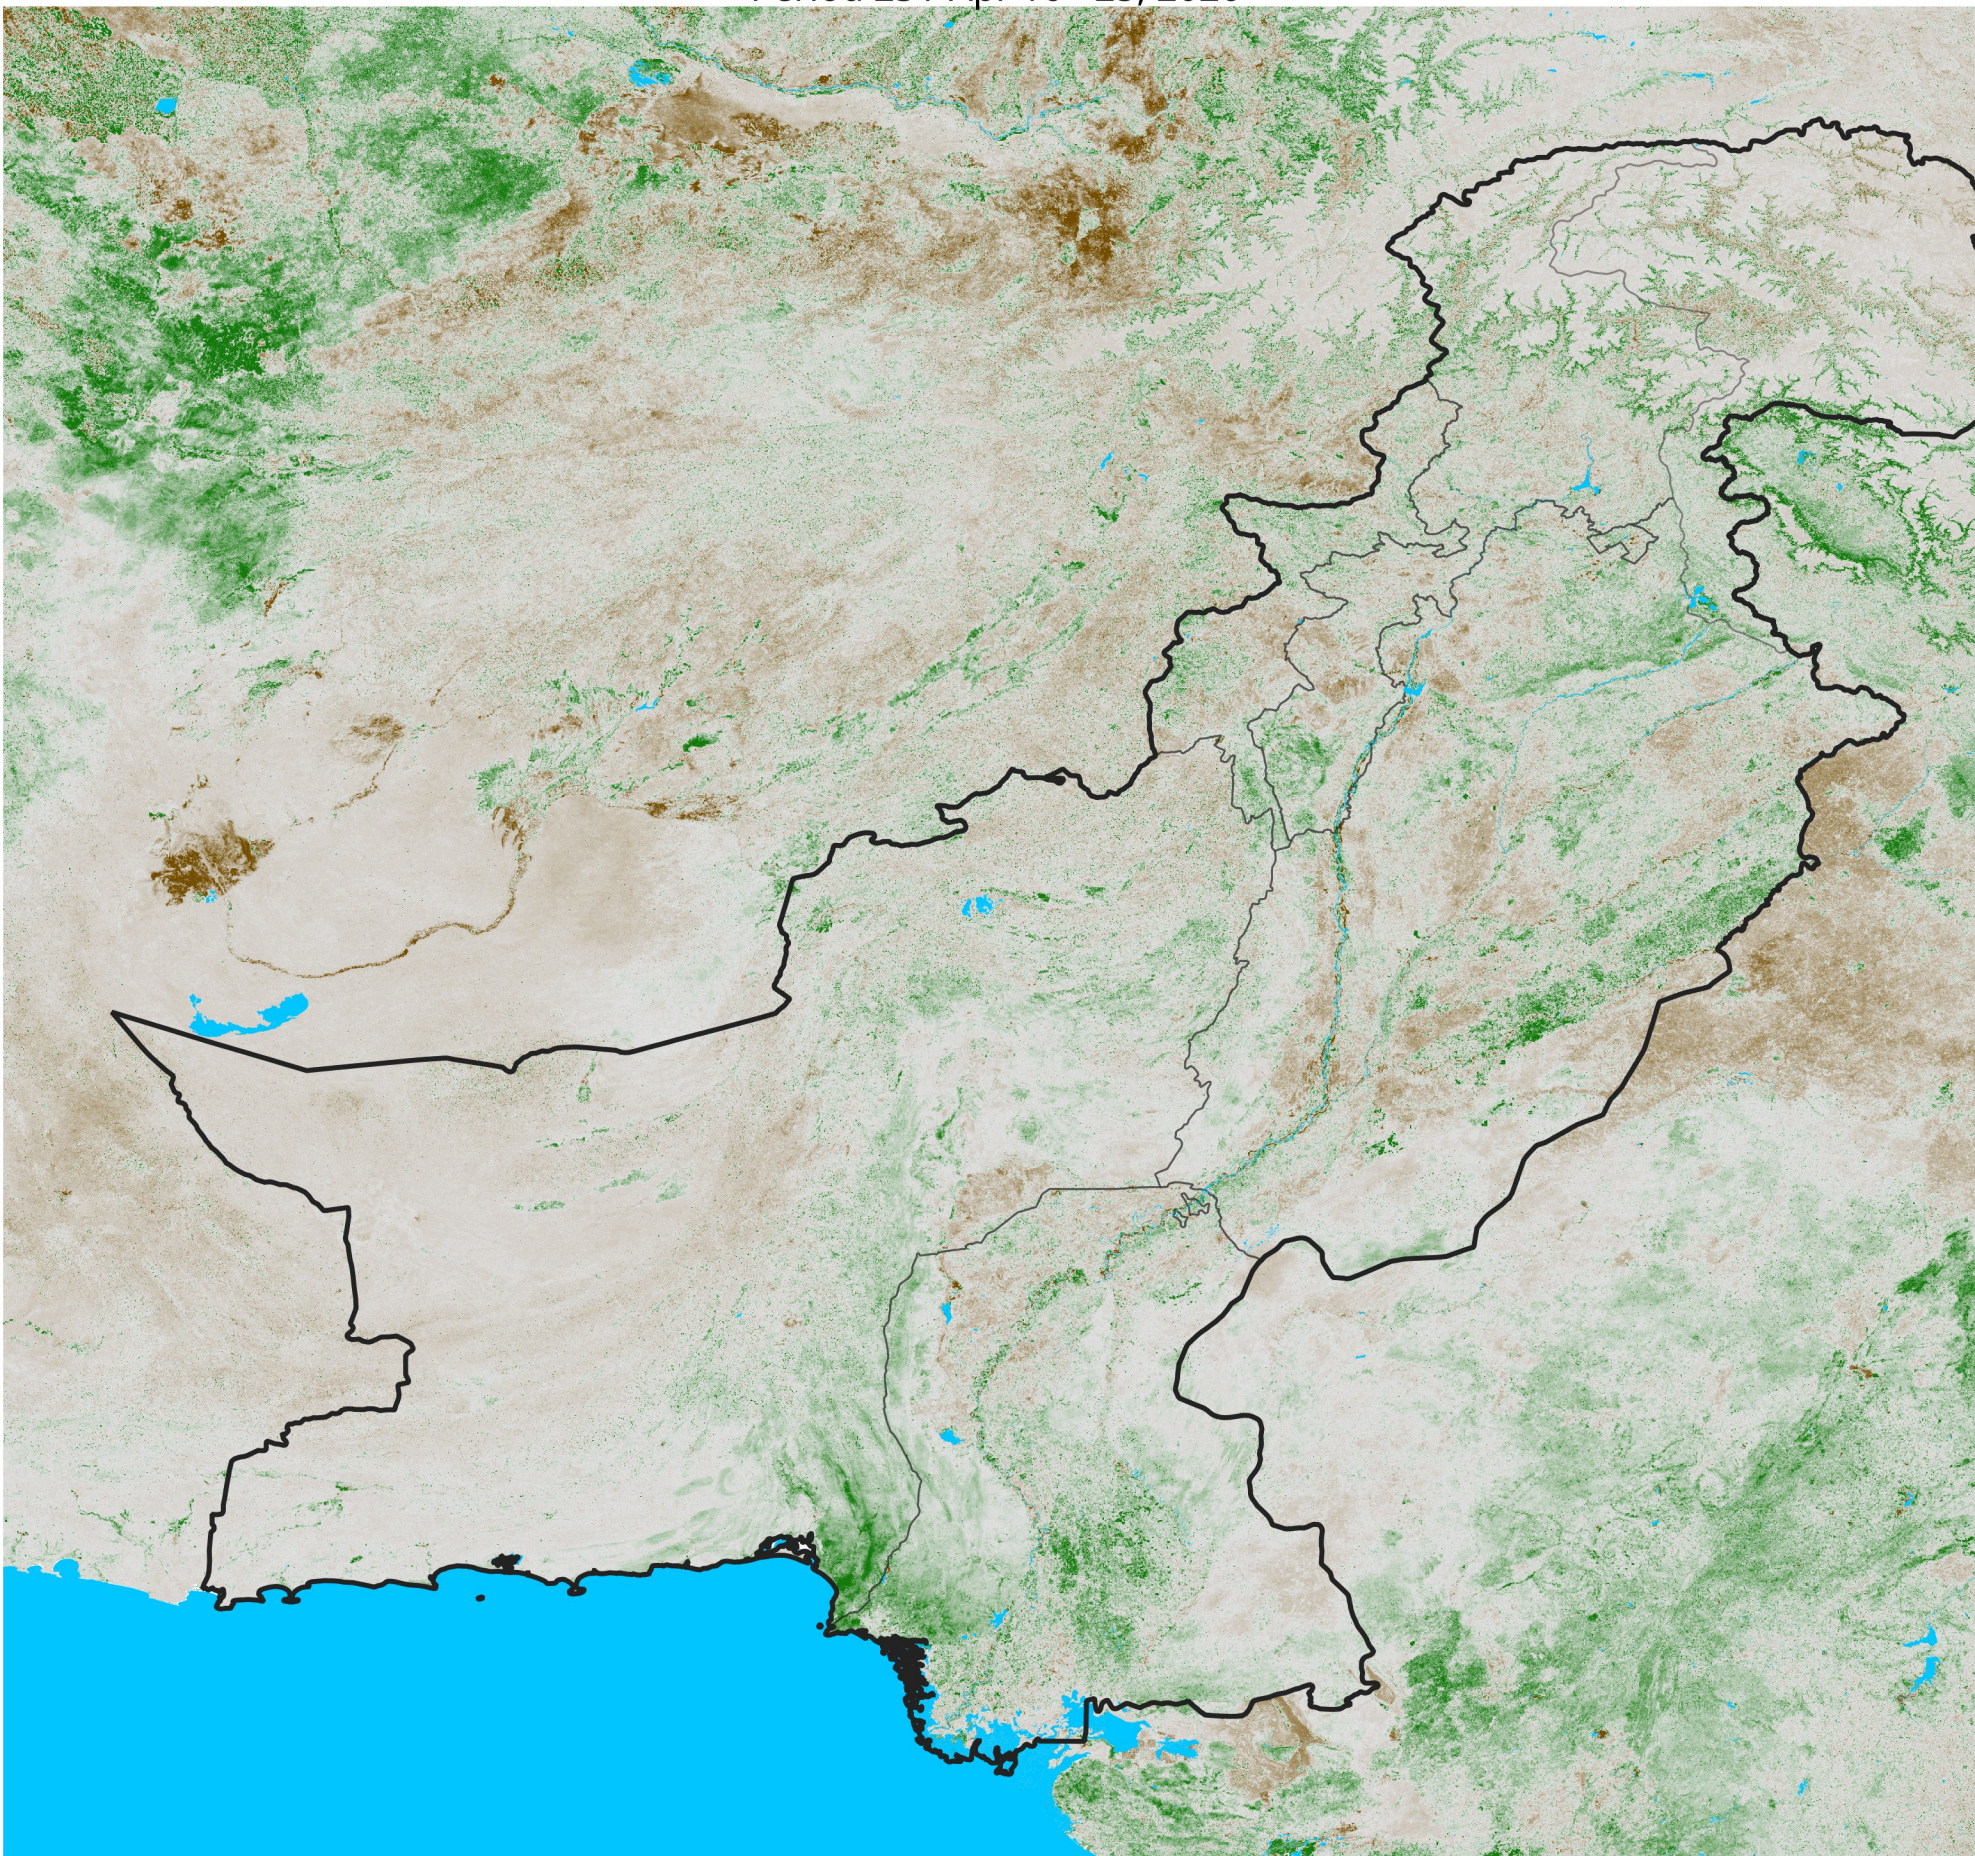

# Pakistan NDVI Anomaly

2026 minus Mean (2012 - 2021)

Period 23 / Apr 16 - 25, 2026

## NDVI Anomaly

< -0.3   -0.2   -0.1   -0.05   0.05   0.1   0.2   >0.3

Negative

No Difference

Positive