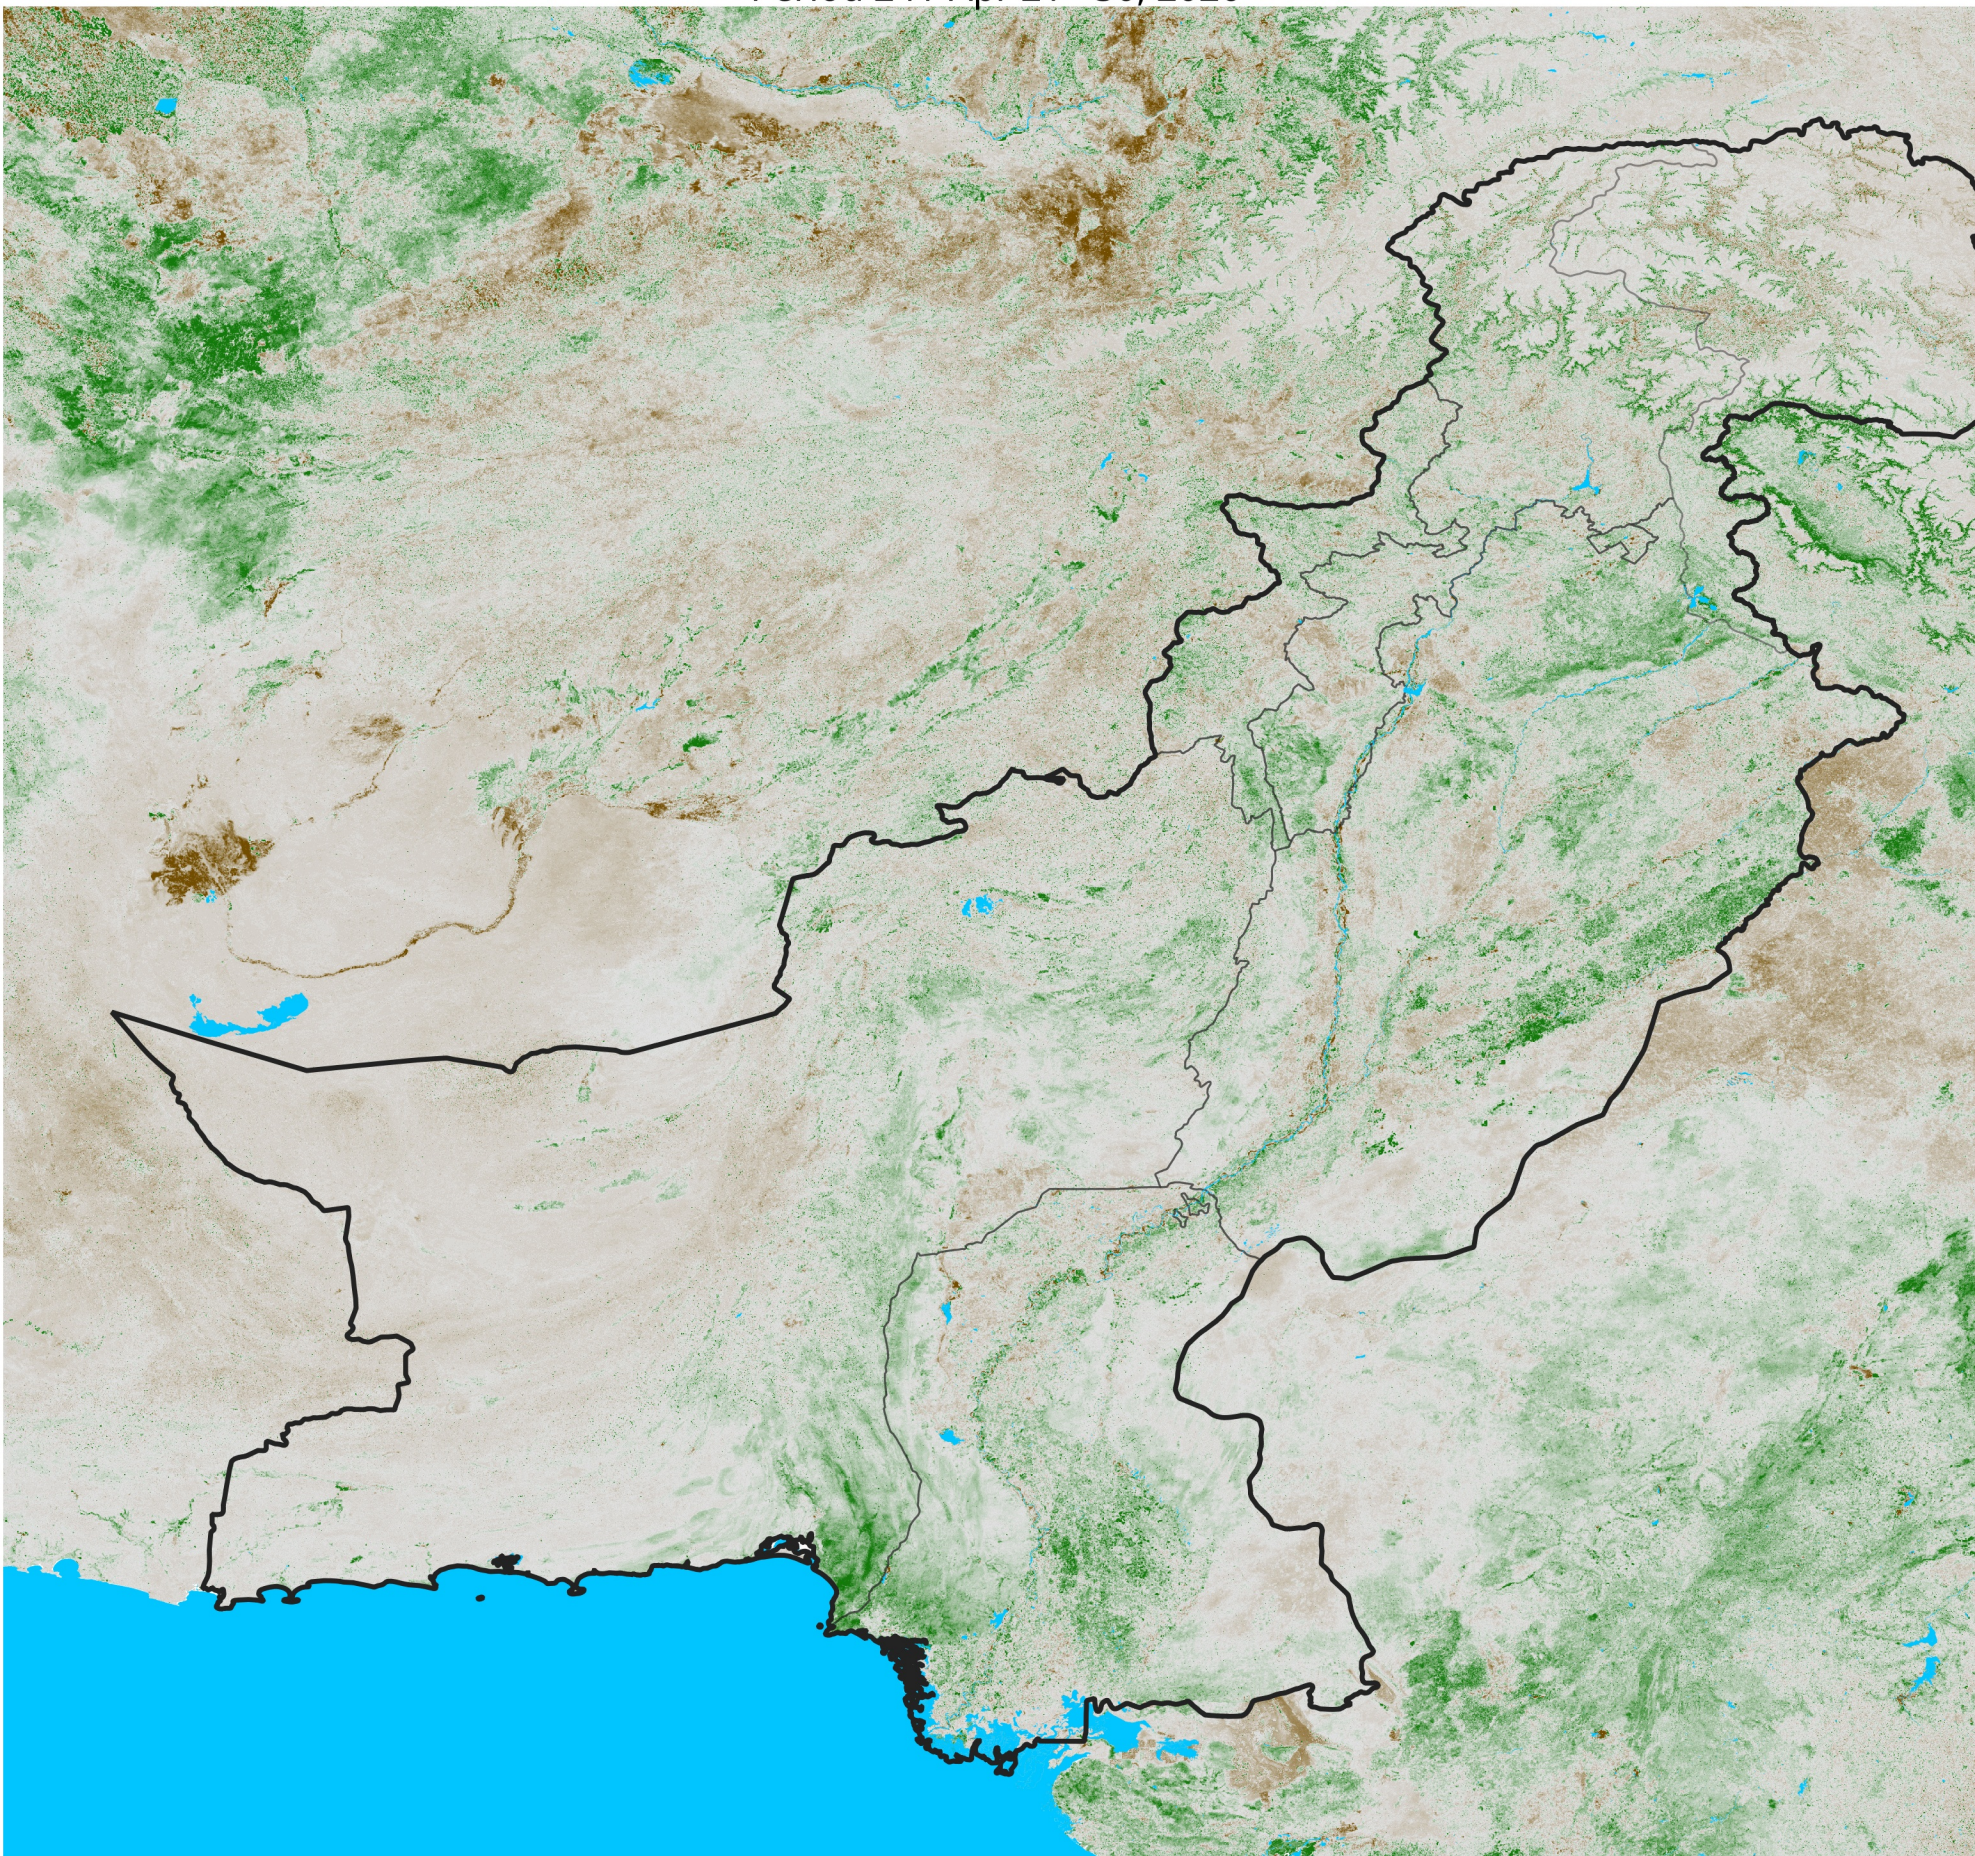

# Pakistan NDVI Anomaly

2026 minus Mean (2012 - 2021)

Period 24 / Apr 21 - 30, 2026

## NDVI Anomaly

< -0.3   -0.2   -0.1   -0.05   0.05   0.1   0.2   >0.3

Negative

No Difference

Positive