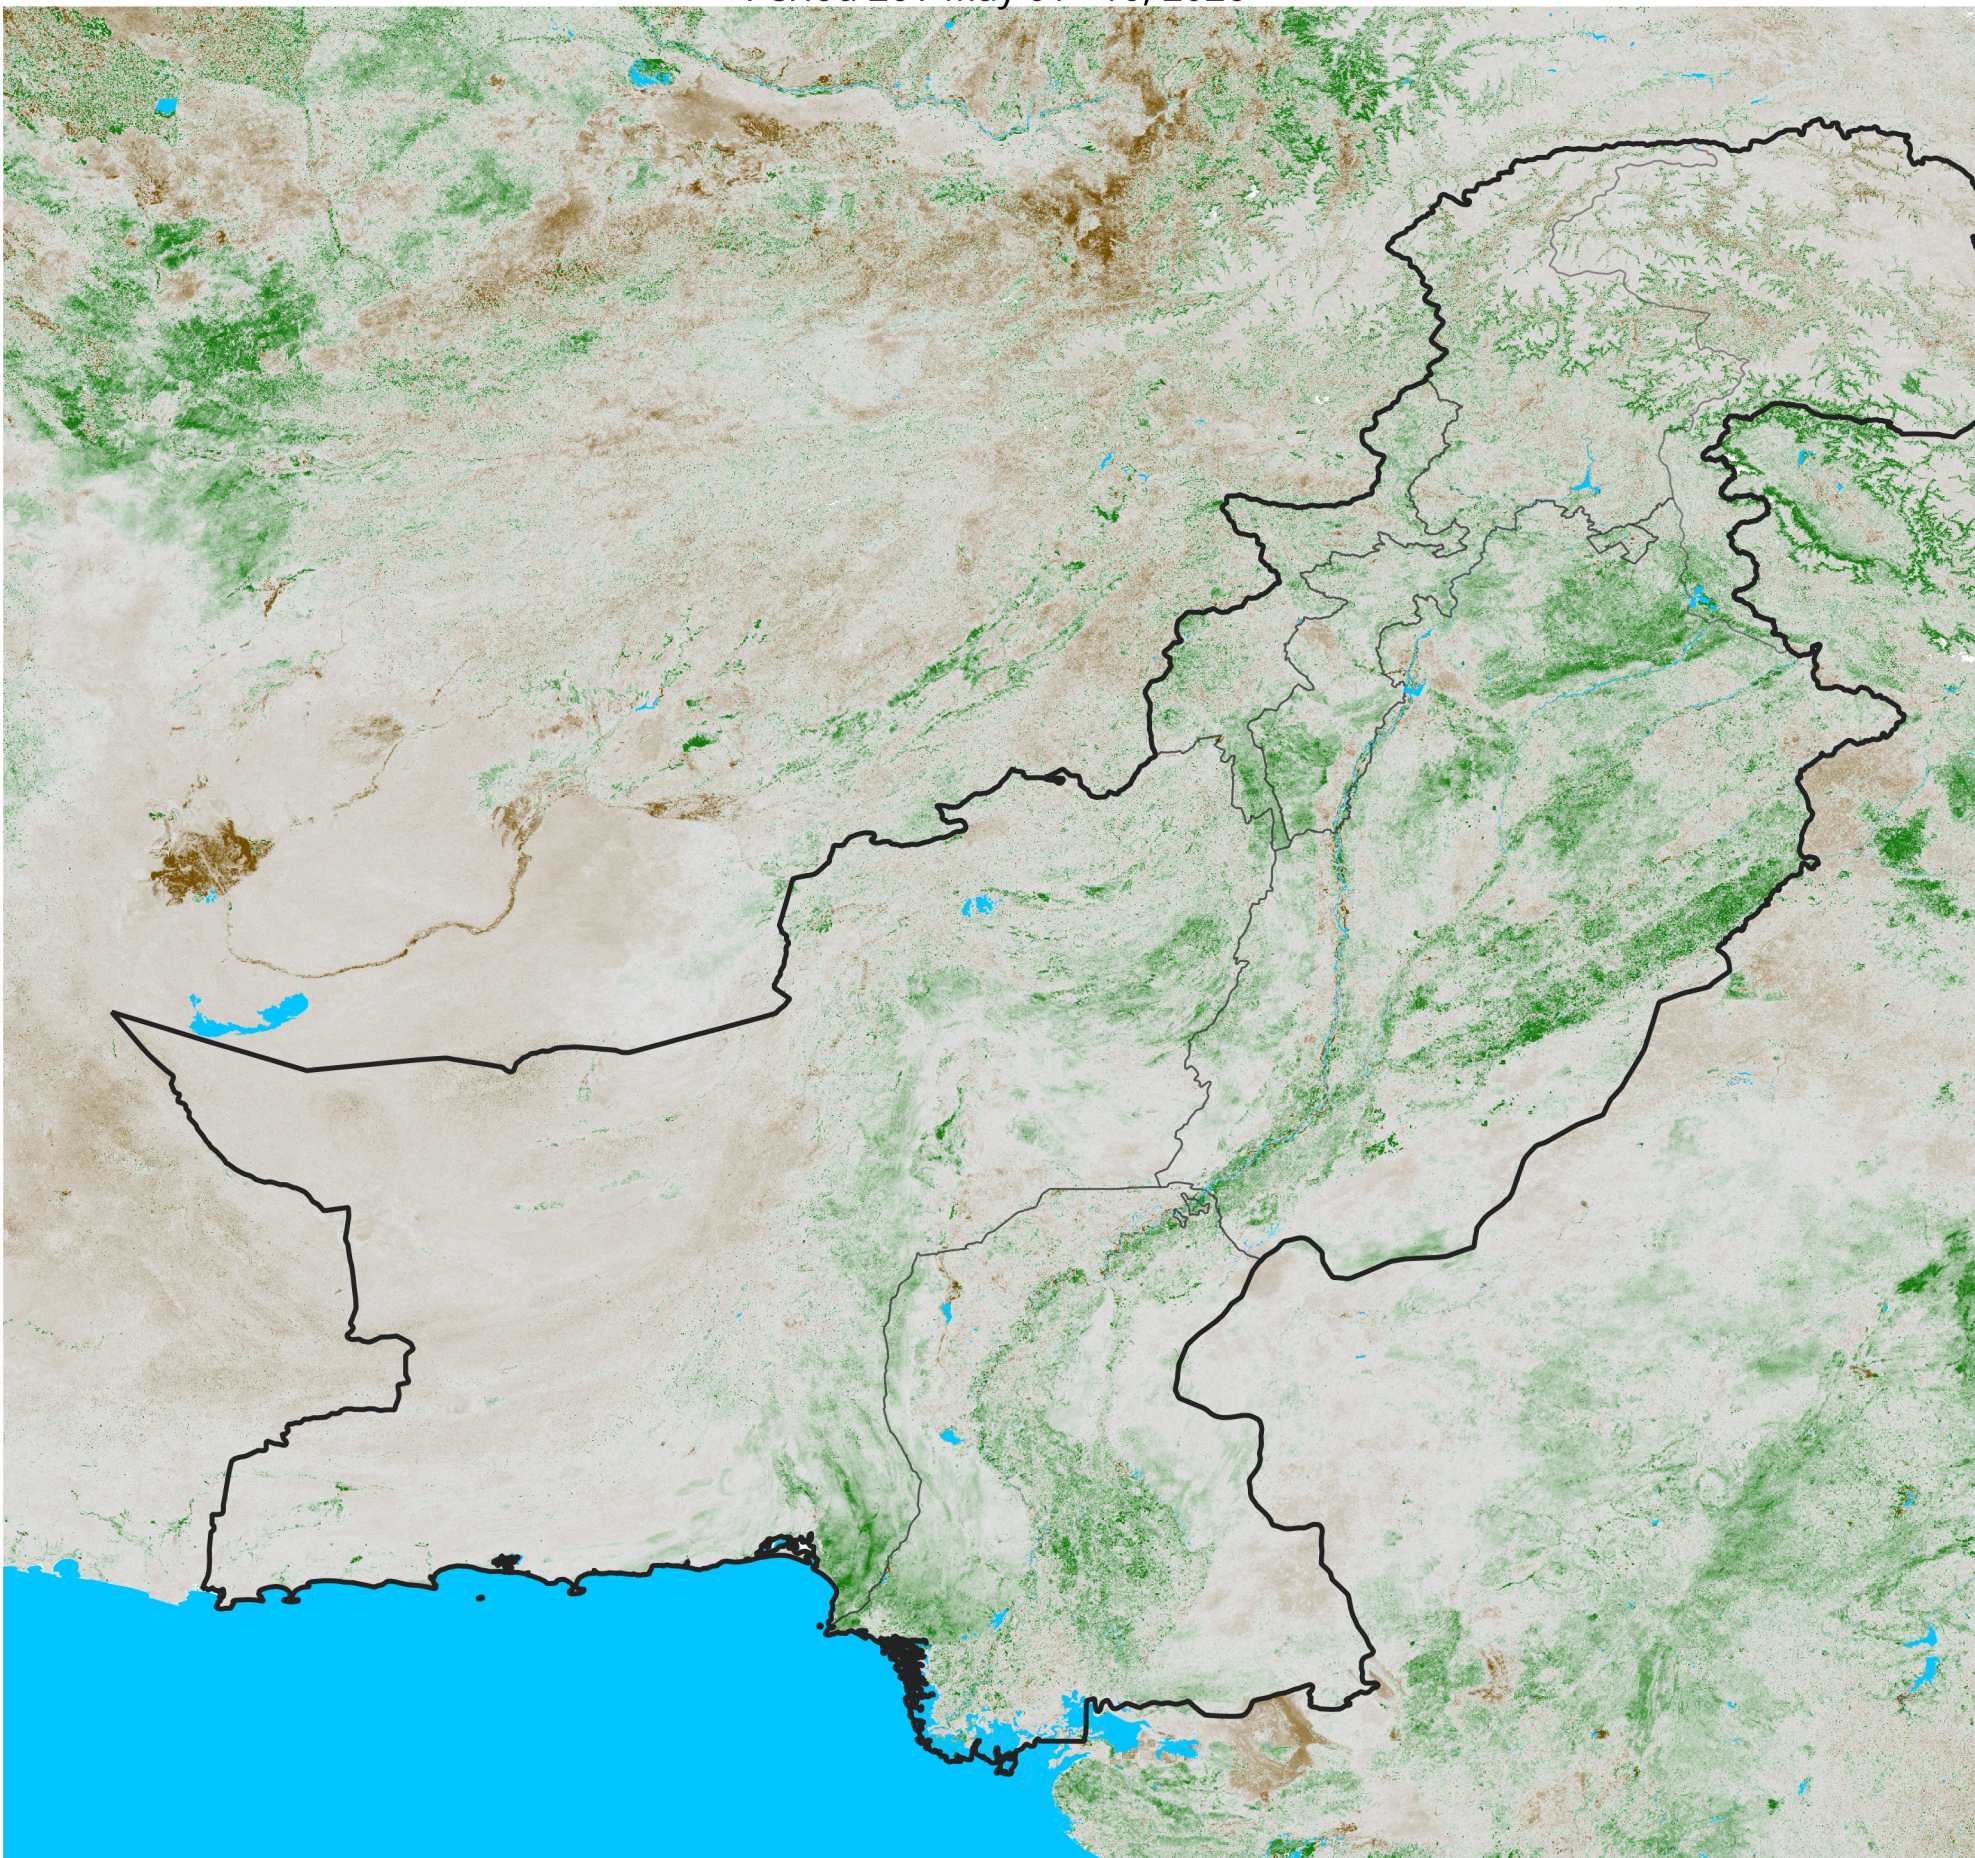

Pakistan NDVI Anomaly

2026 minus Mean (2012 - 2021)

Period 26 / May 01 - 10, 2026

NDVI Anomaly

< -0.3 -0.2 -0.1 -0.05 0.05 0.1 0.2 >0.3

Negative

No Difference

Positive