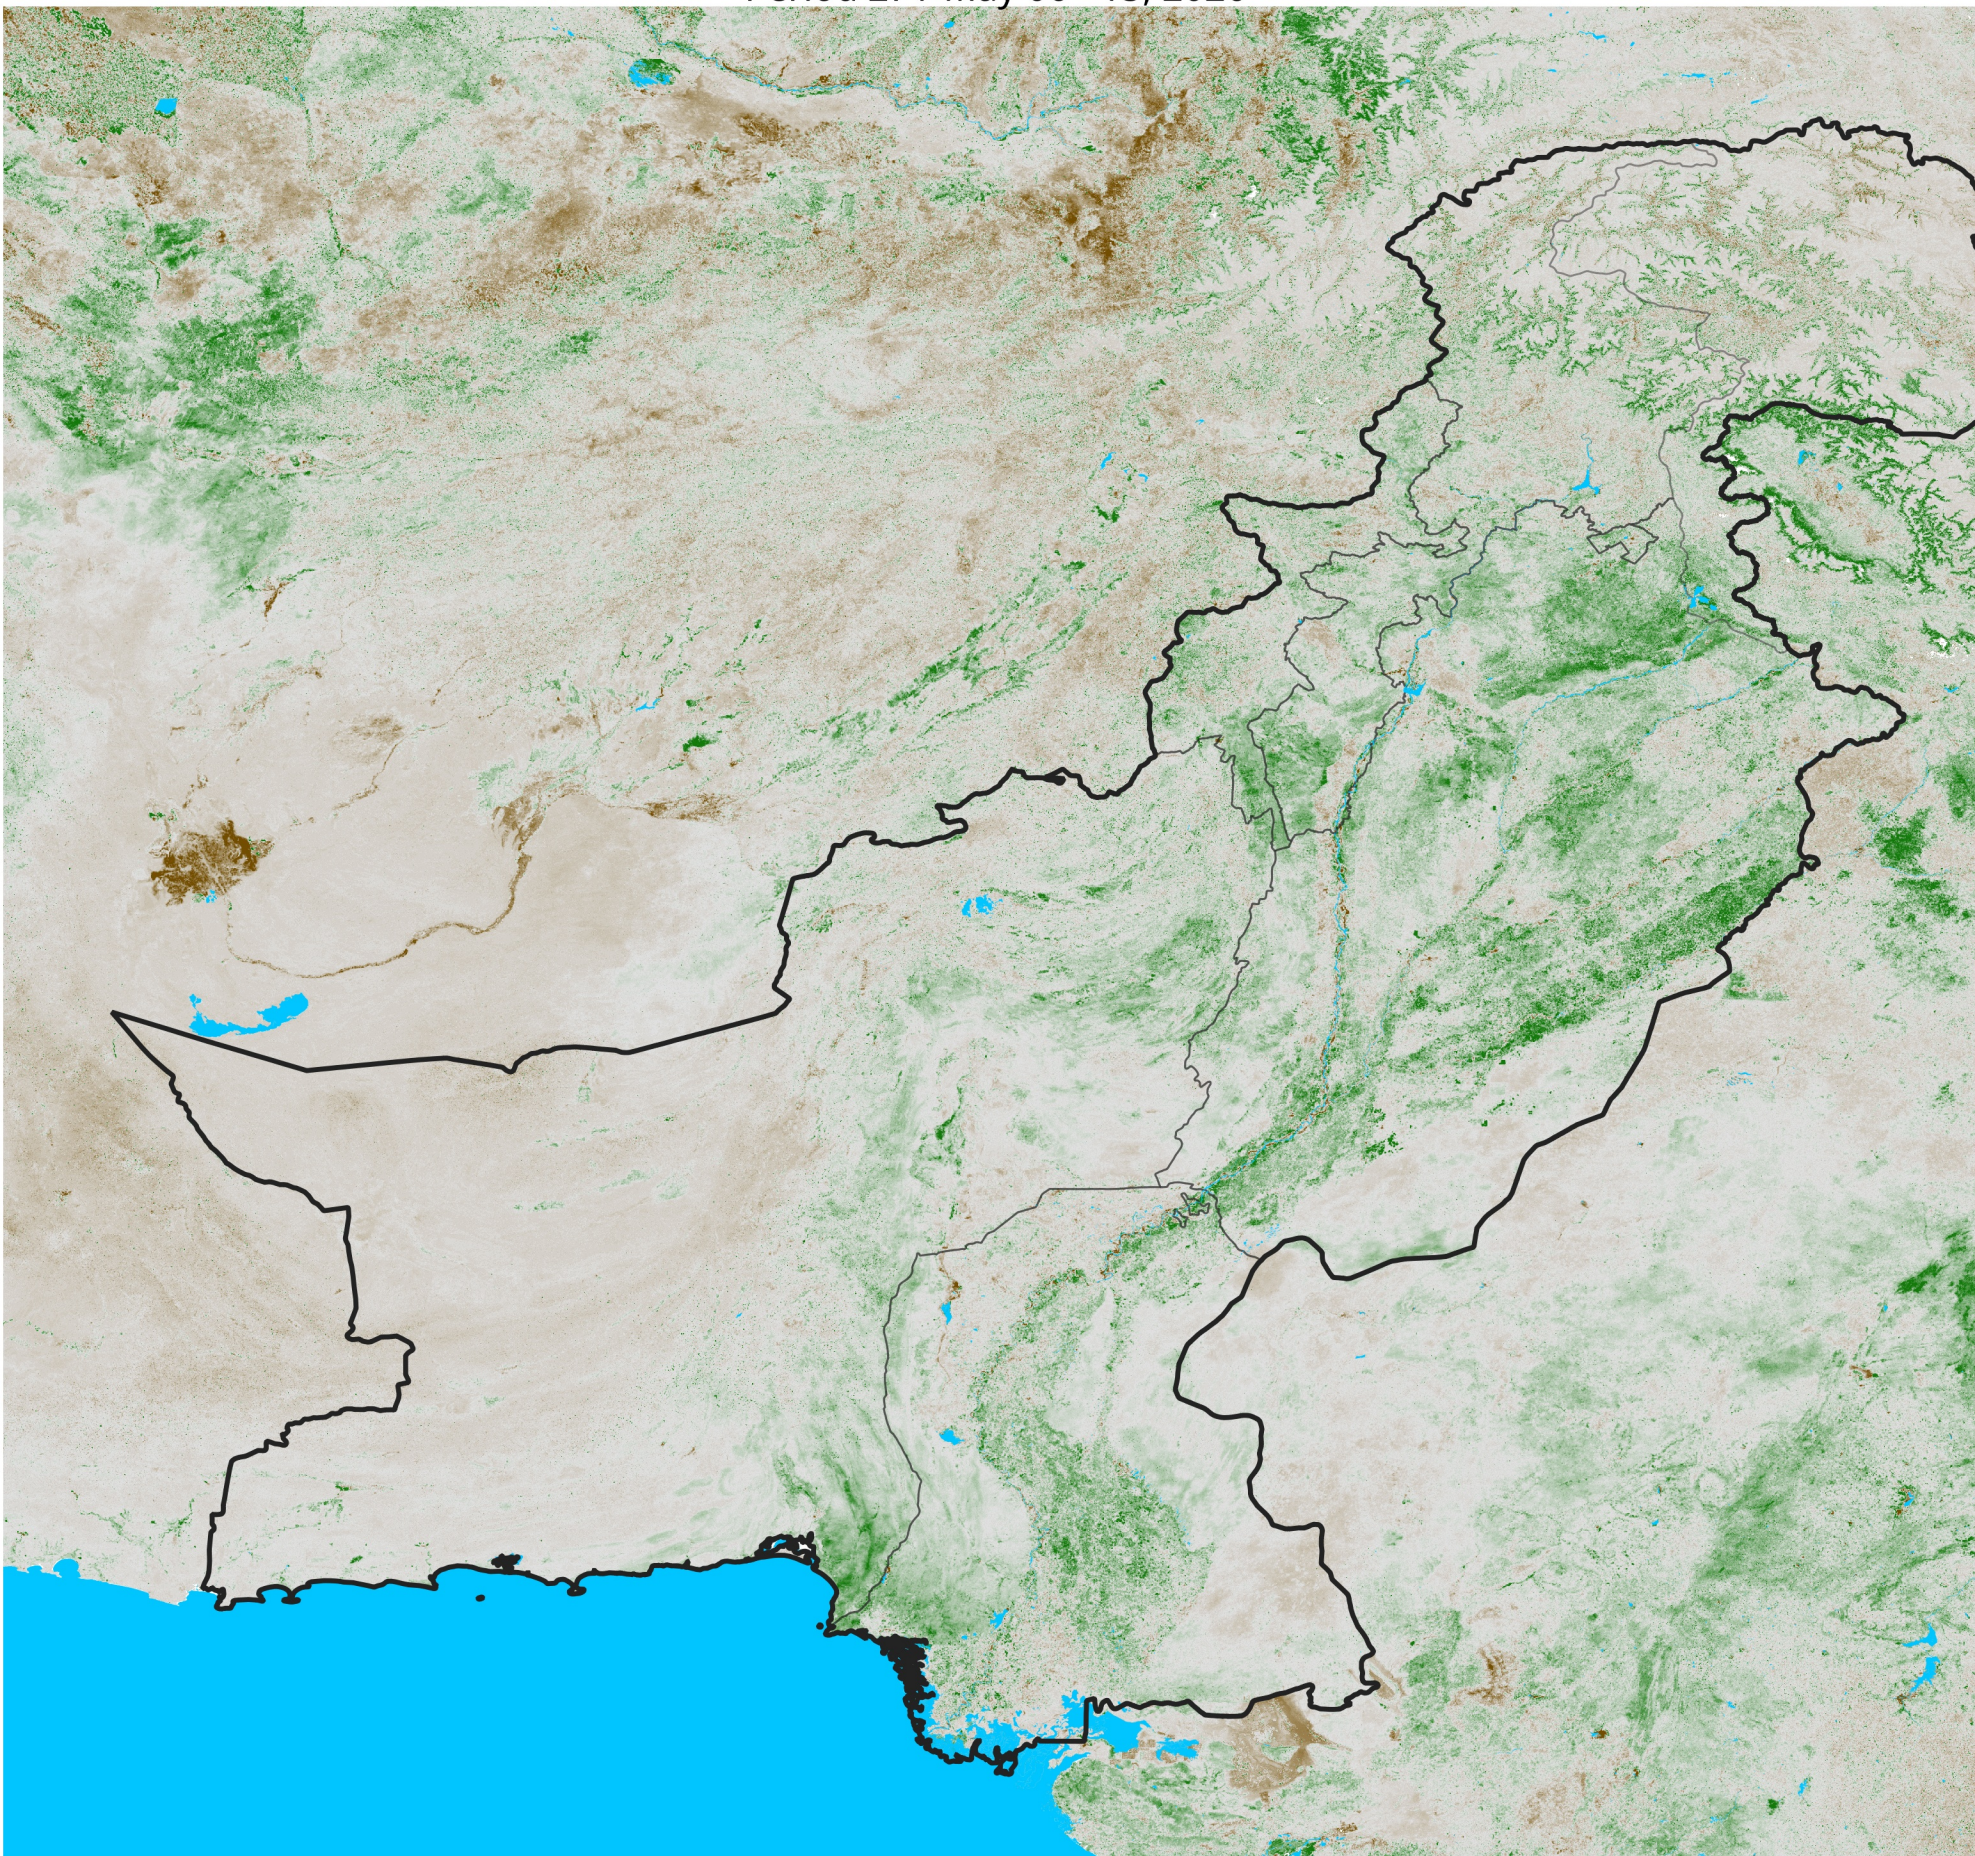

Pakistan NDVI Anomaly

2026 minus Mean (2012 - 2021)

Period 27 / May 06 - 15, 2026

NDVI Anomaly

< -0.3 -0.2 -0.1 -0.05 0.05 0.1 0.2 >0.3

Negative

No Difference

Positive