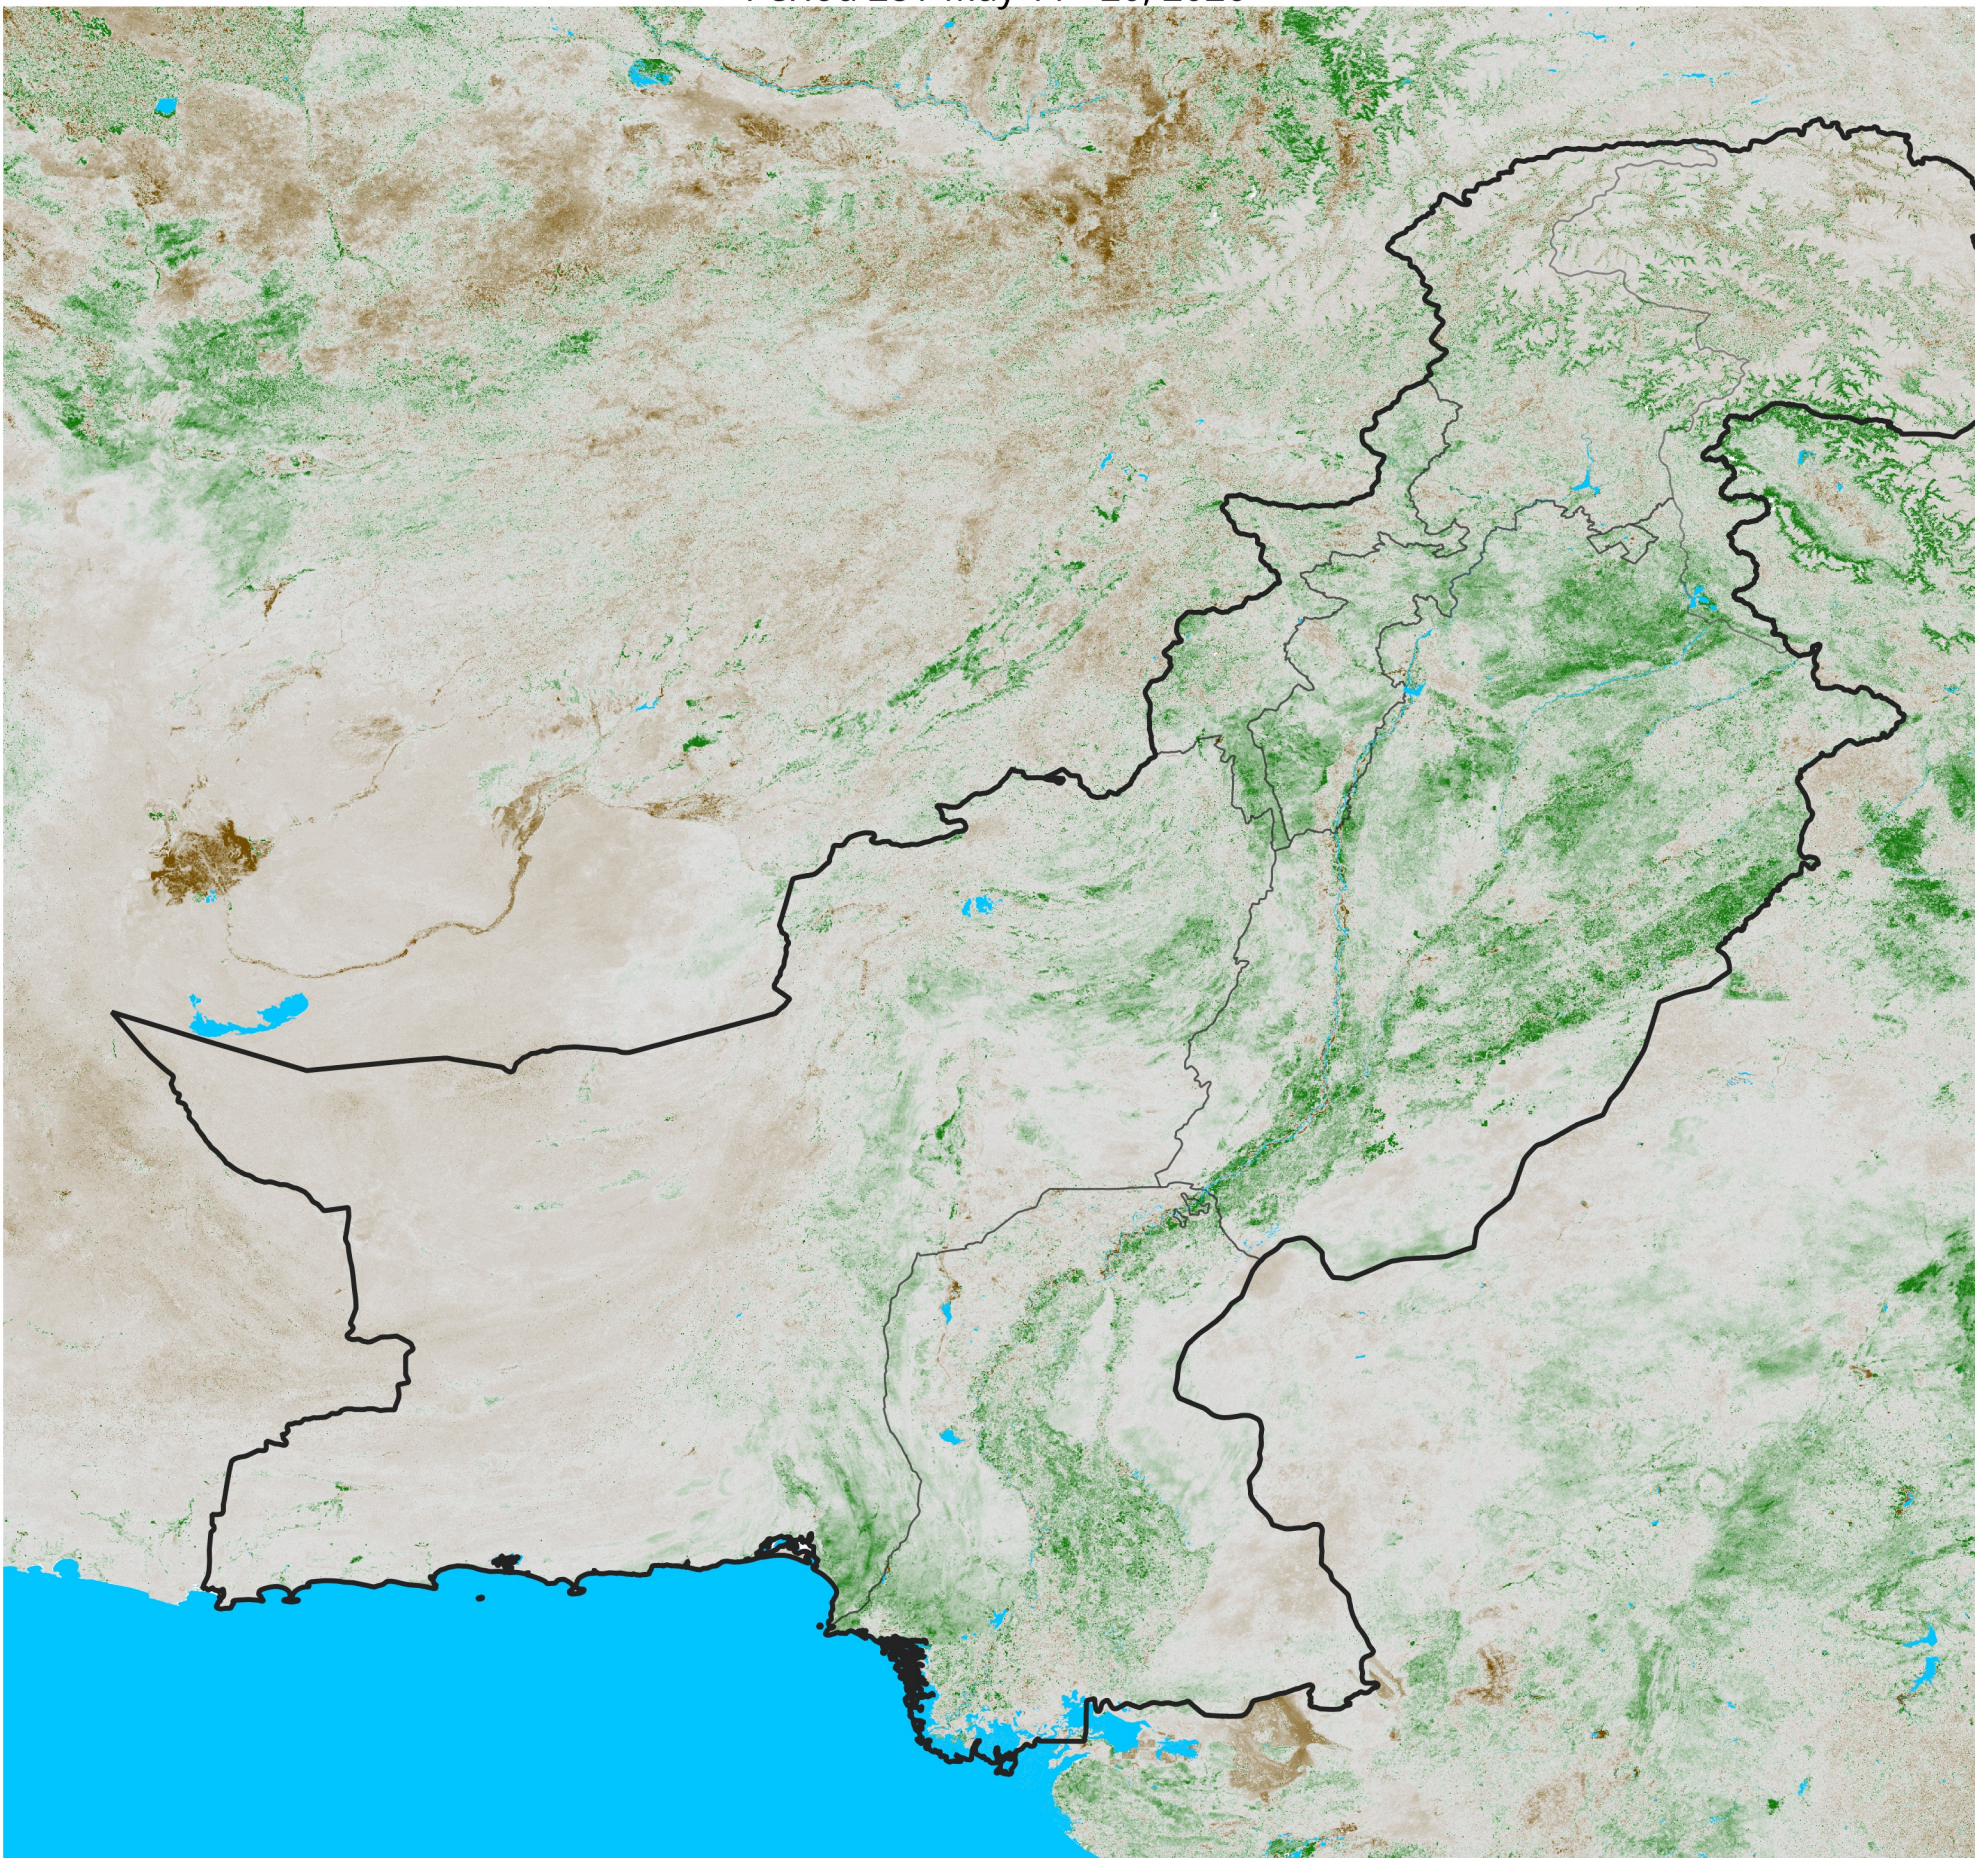

Pakistan NDVI Anomaly

2026 minus Mean (2012 - 2021)

Period 28 / May 11 - 20, 2026

NDVI Anomaly

< -0.3 -0.2 -0.1 -0.05 0.05 0.1 0.2 >0.3

Negative

No Difference

Positive