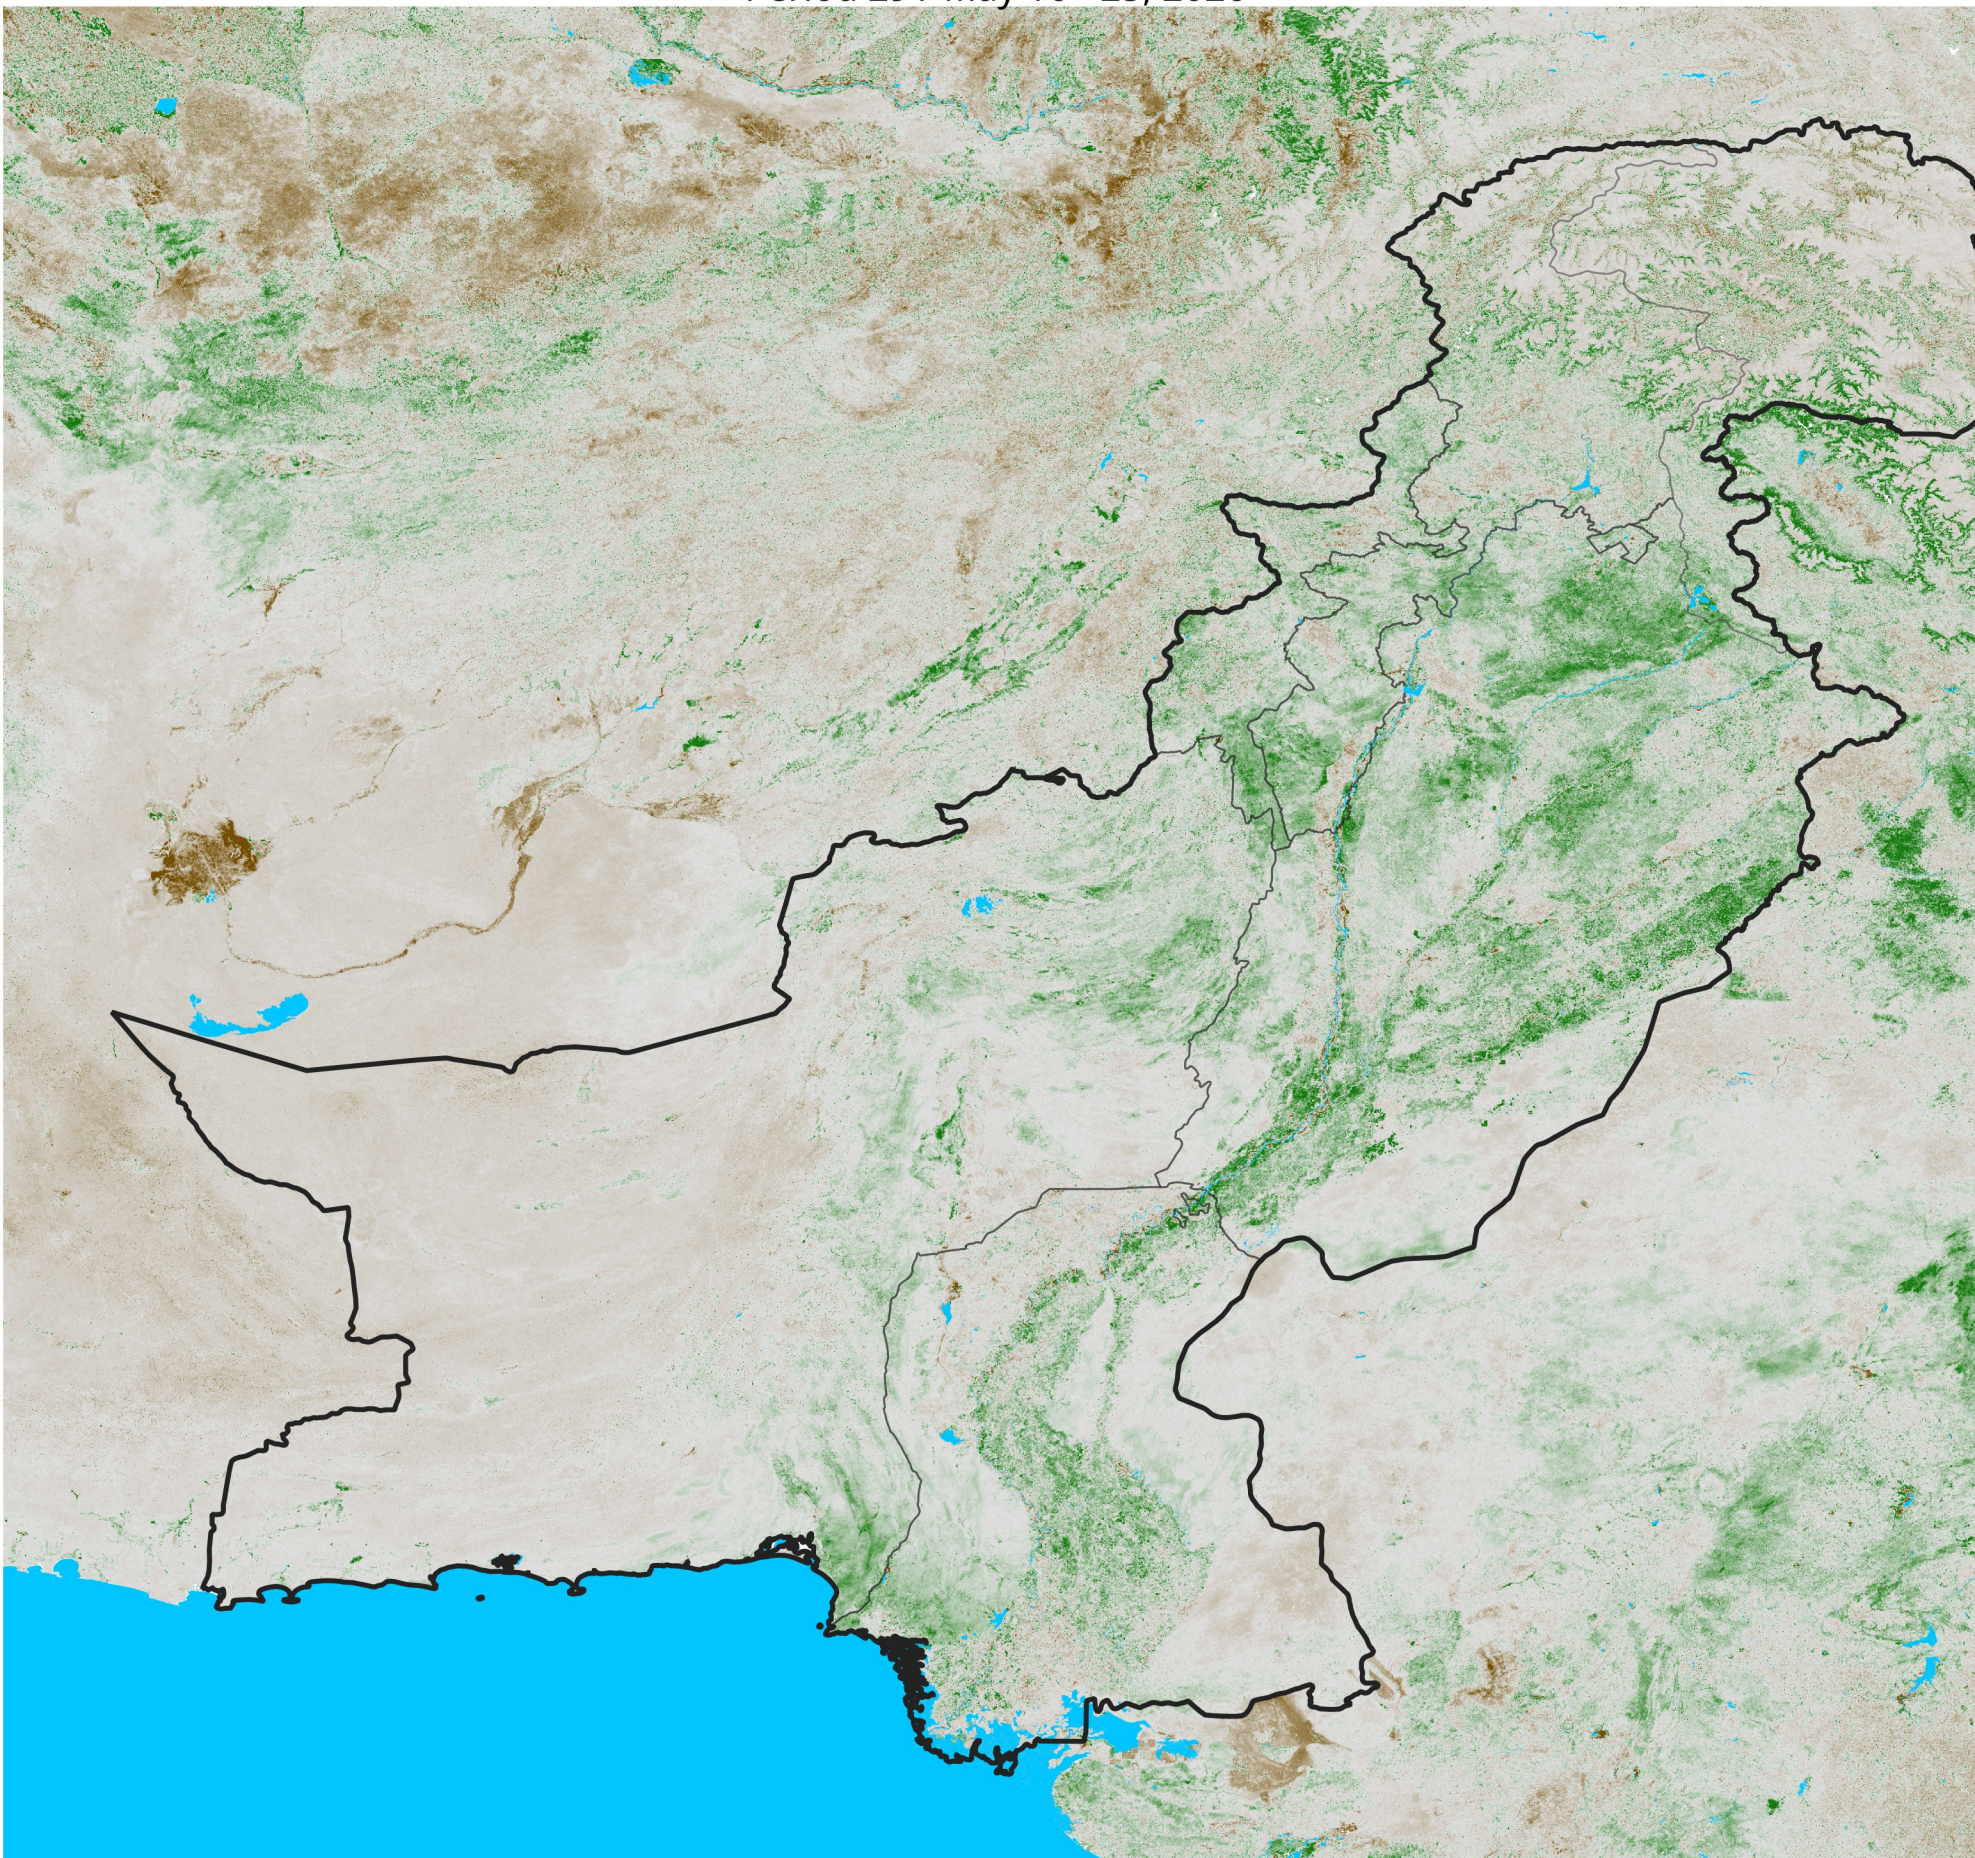

# Pakistan NDVI Anomaly

2026 minus Mean (2012 - 2021)

Period 29 / May 16 - 25, 2026

## NDVI Anomaly

< -0.3   -0.2   -0.1   -0.05   0.05   0.1   0.2   >0.3

Negative

No Difference

Positive