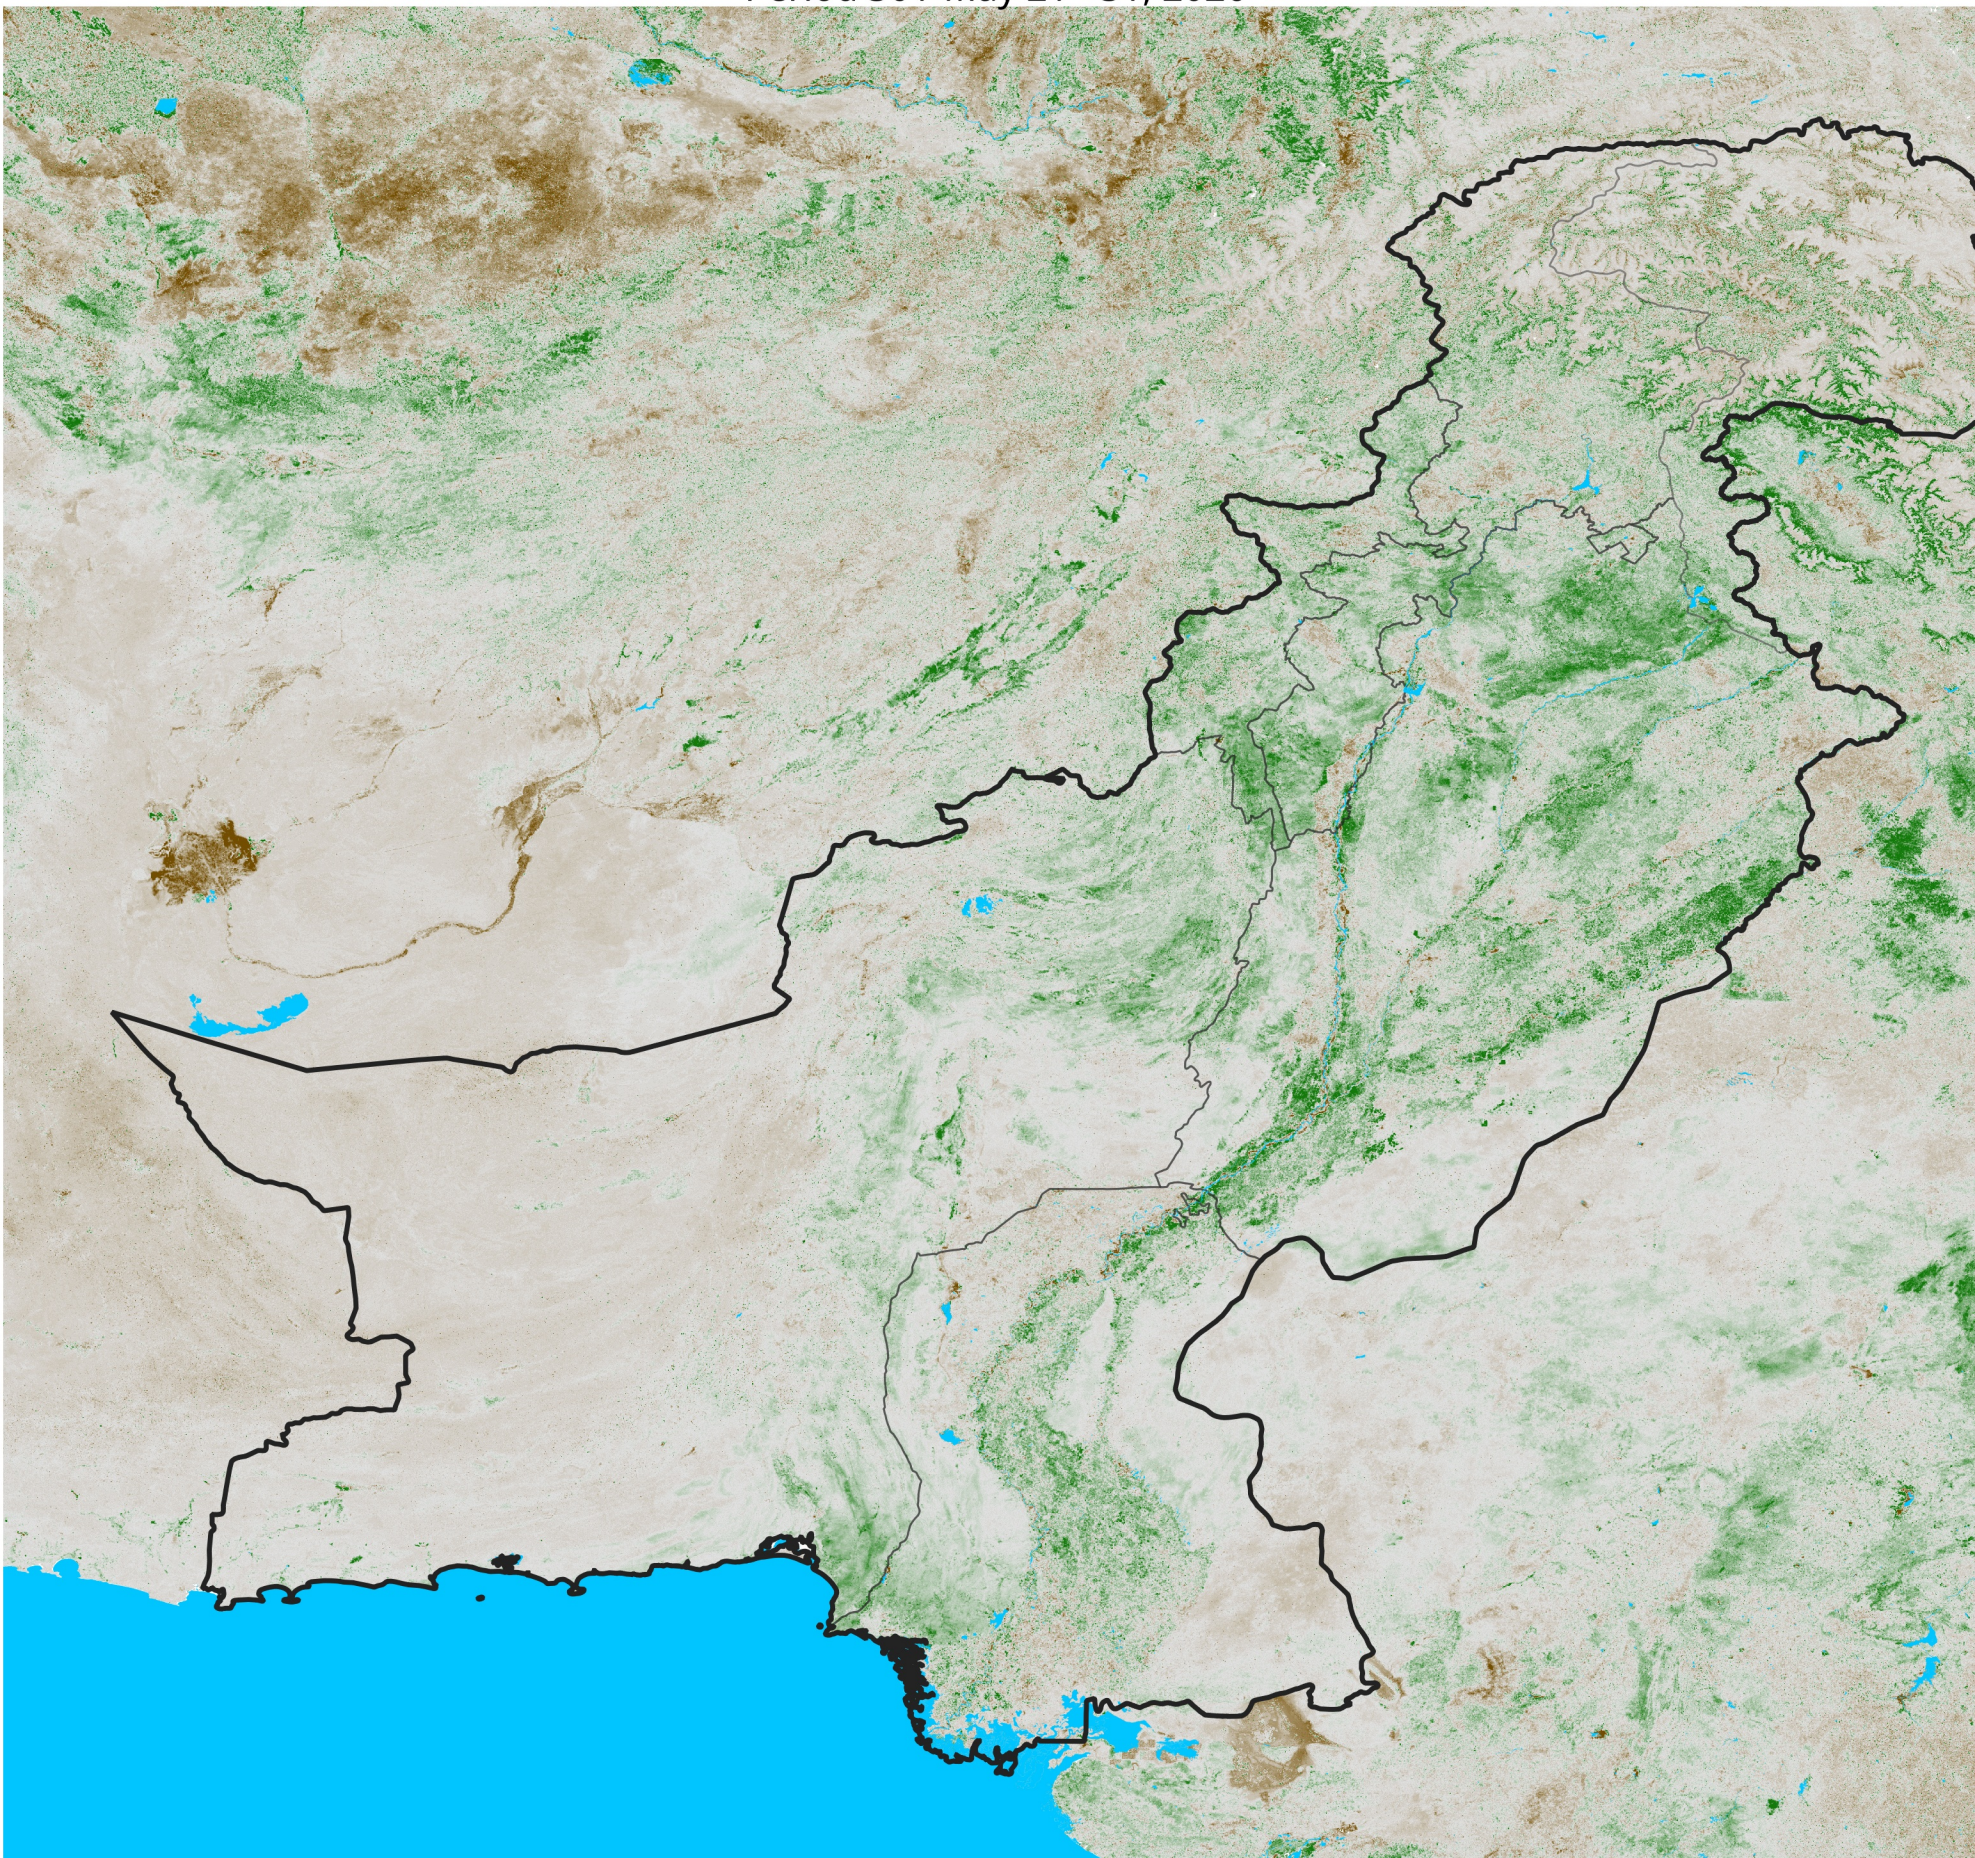

Pakistan NDVI Anomaly

2026 minus Mean (2012 - 2021)

Period 30 / May 21 - 31, 2026

NDVI Anomaly

< -0.3 -0.2 -0.1 -0.05 0.05 0.1 0.2 >0.3

Negative

No Difference

Positive