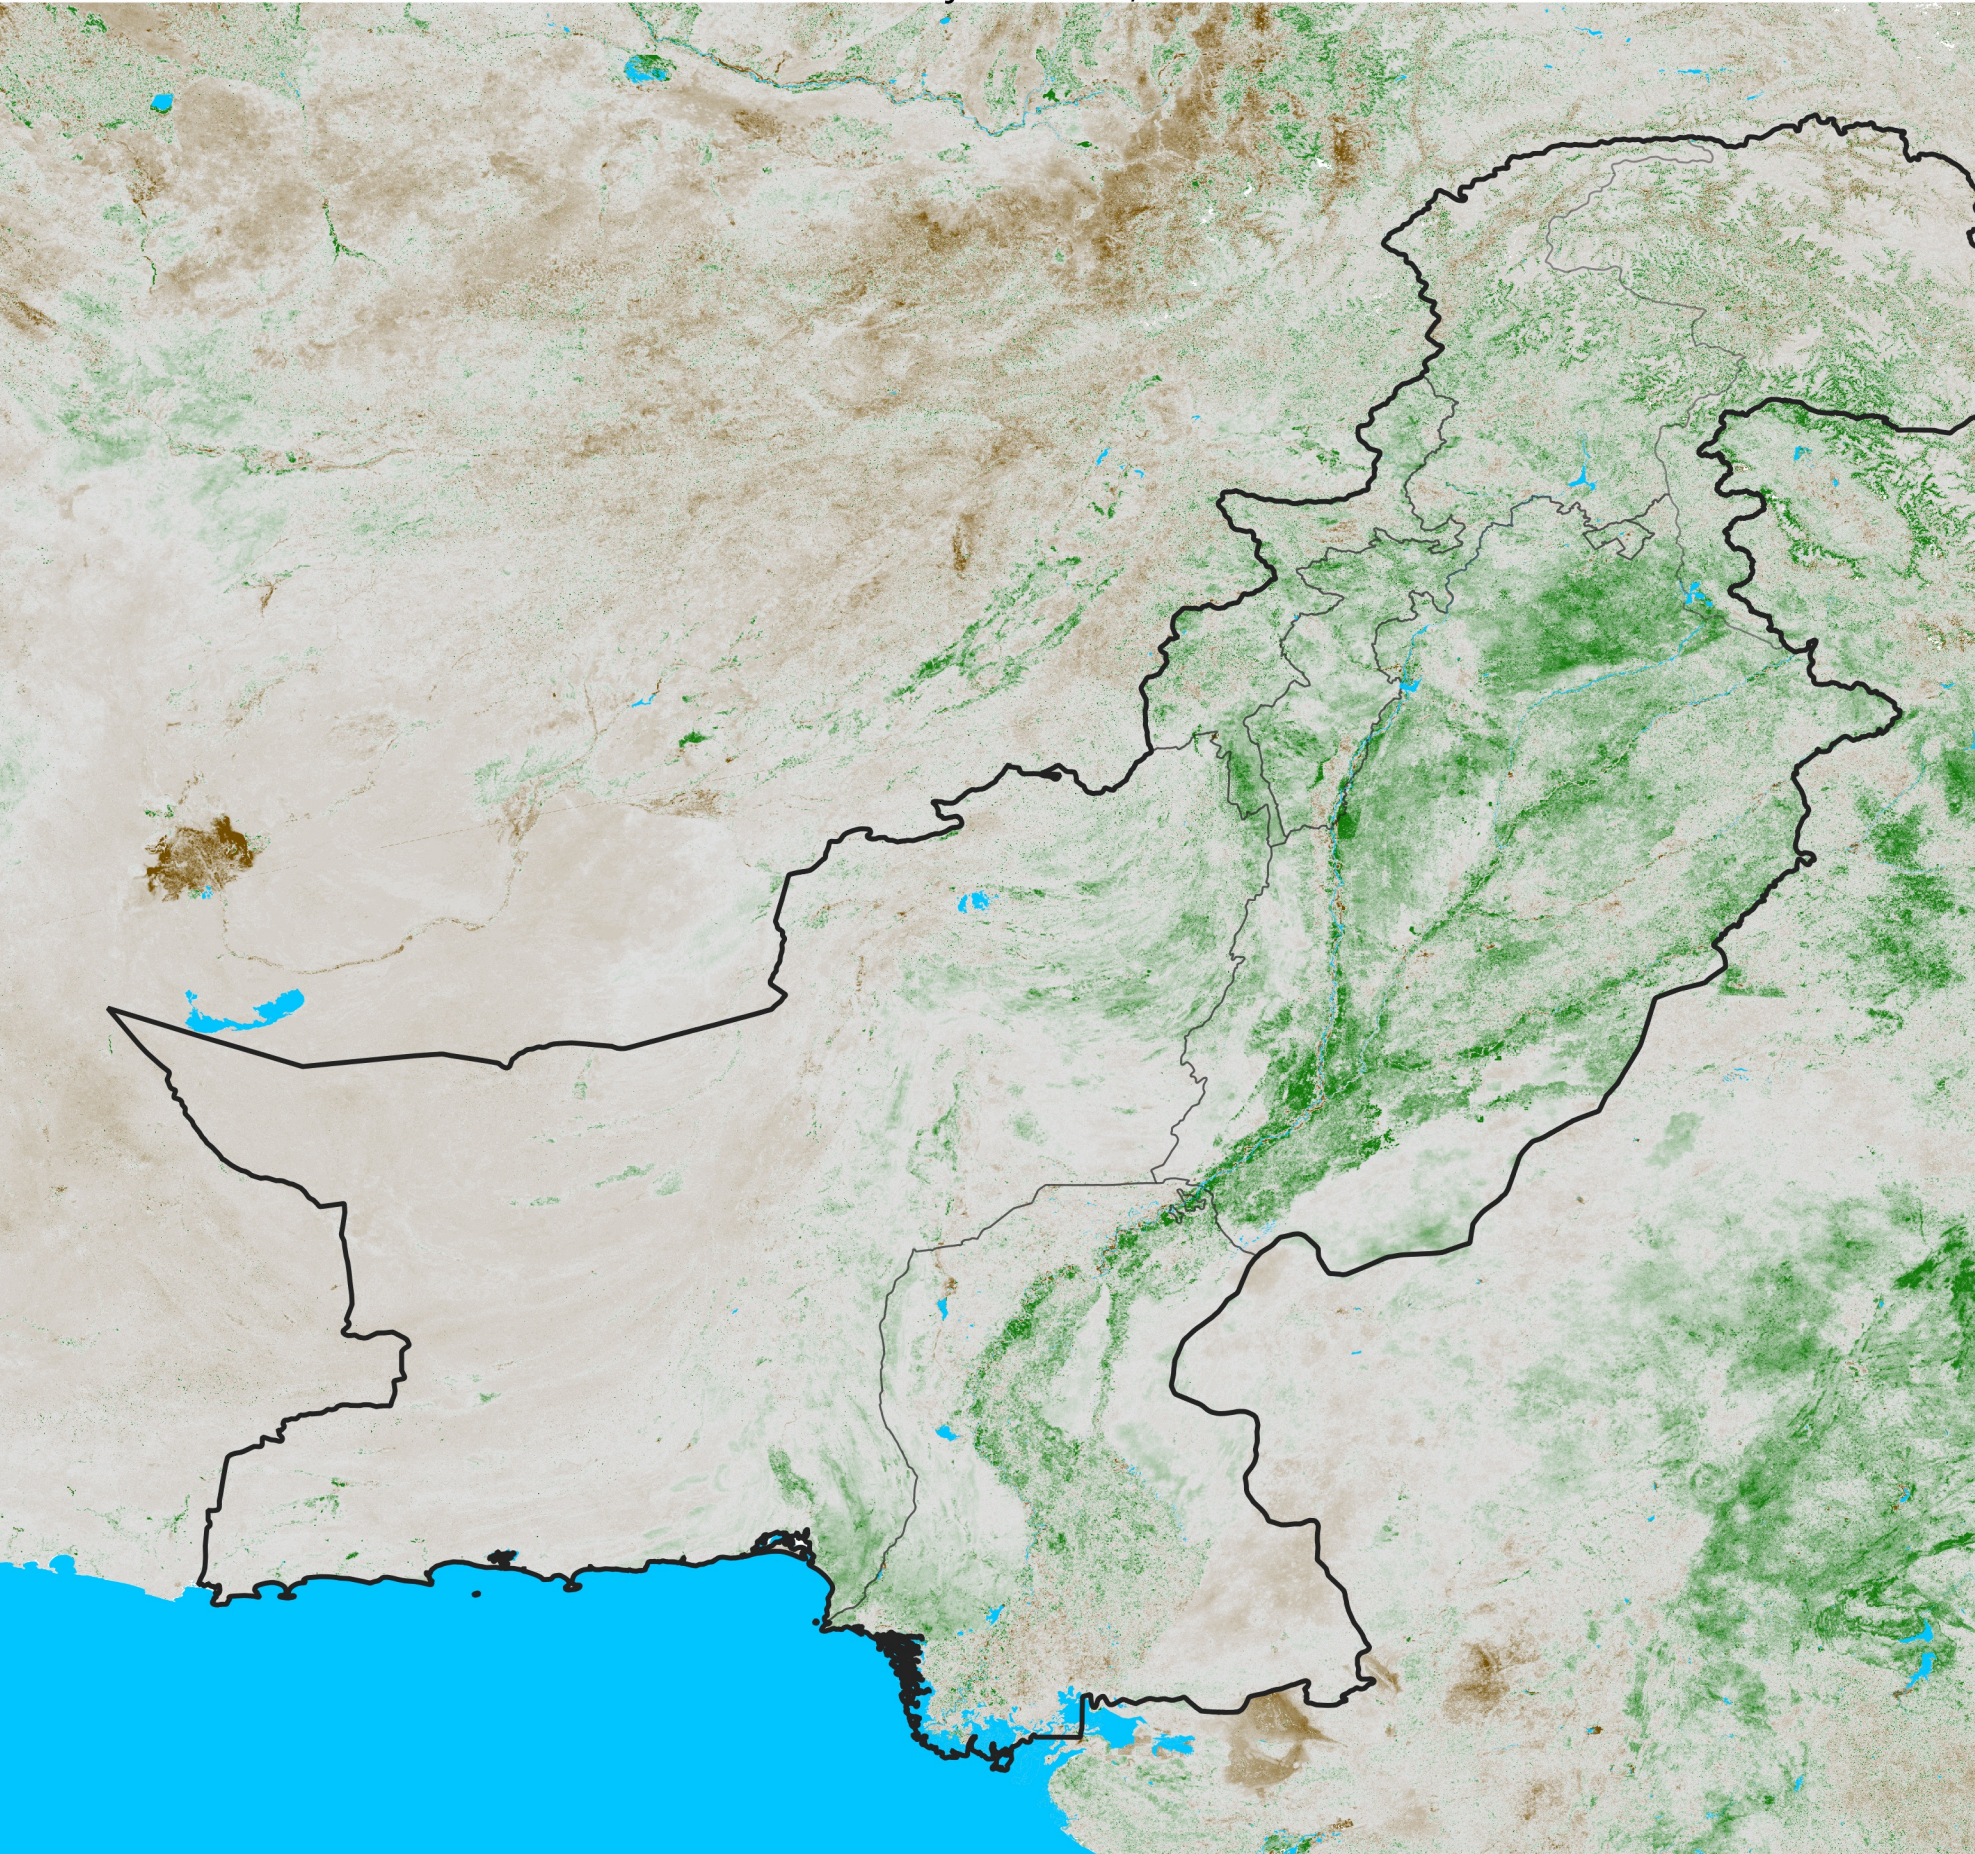

Pakistan NDVI Anomaly

2026 minus Mean (2012 - 2021)

Period 32 / Jun 01 - 10, 2026

NDVI Anomaly

< -0.3 -0.2 -0.1 -0.05 0.05 0.1 0.2 >0.3

Negative

No Difference

Positive