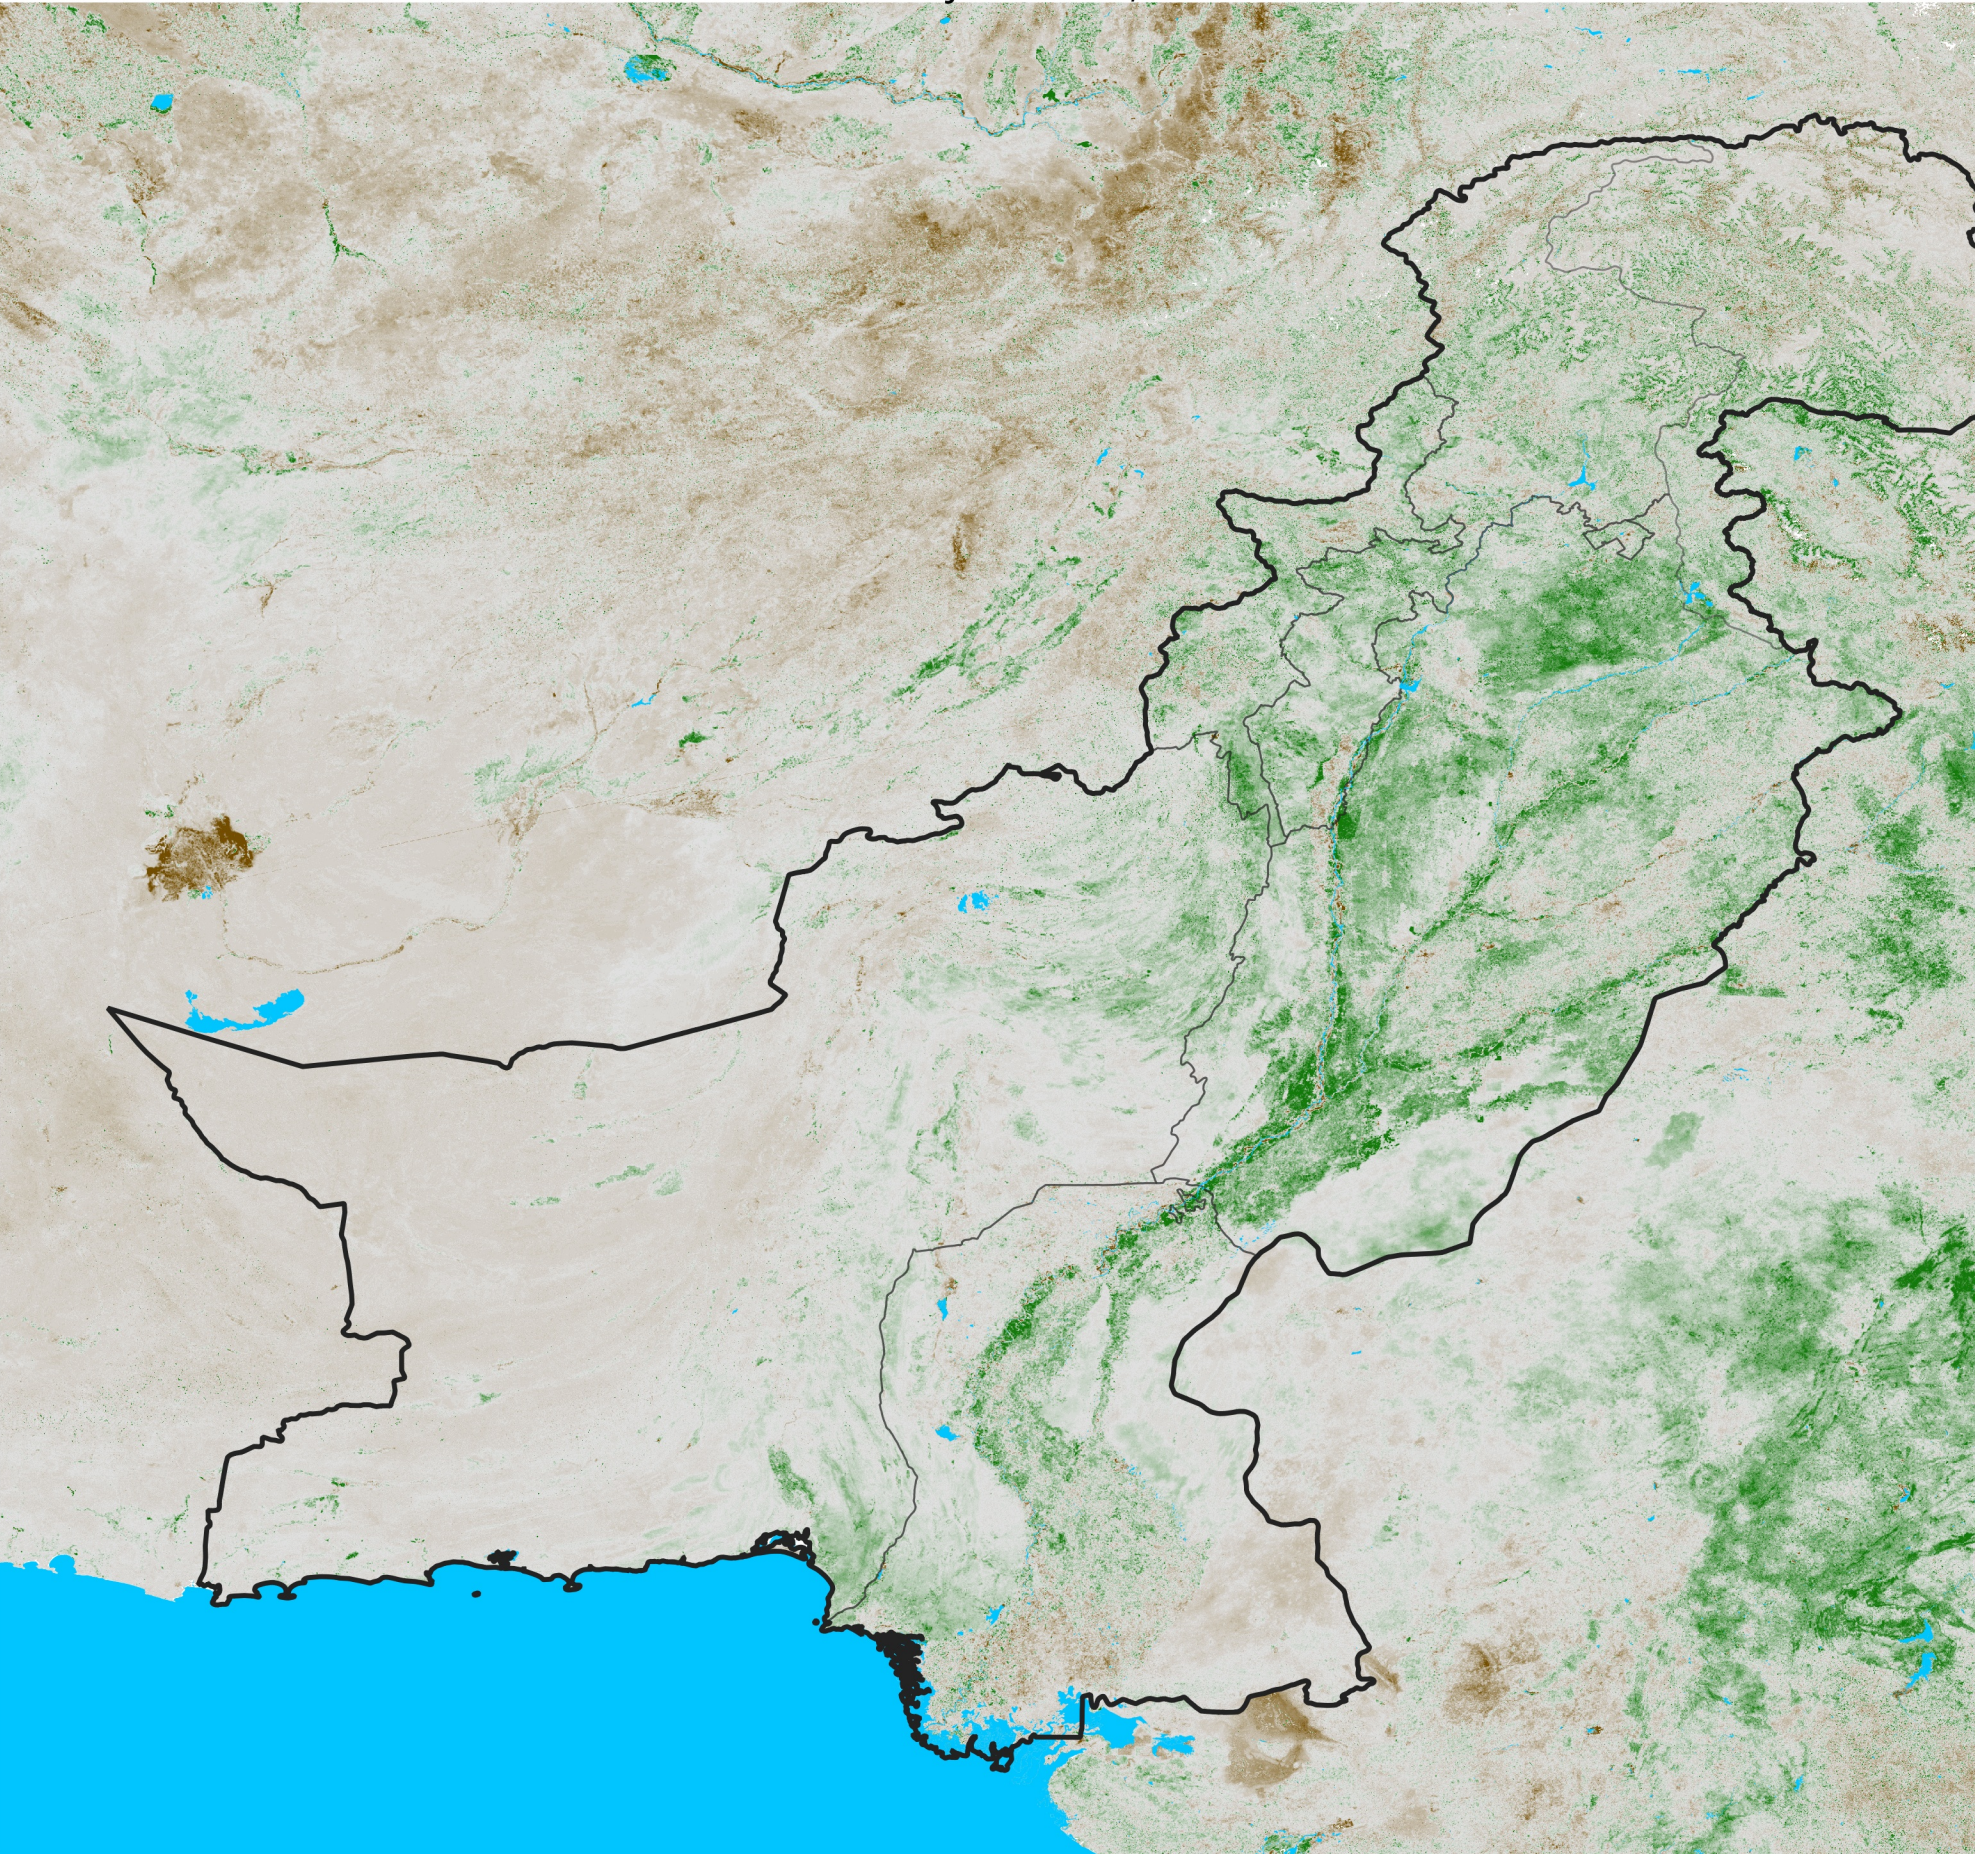

Pakistan NDVI Anomaly

2026 minus Mean (2012 - 2021)

Period 33 / Jun 06 - 15, 2026

NDVI Anomaly

< -0.3 -0.2 -0.1 -0.05 0.05 0.1 0.2 >0.3

Negative

No Difference

Positive