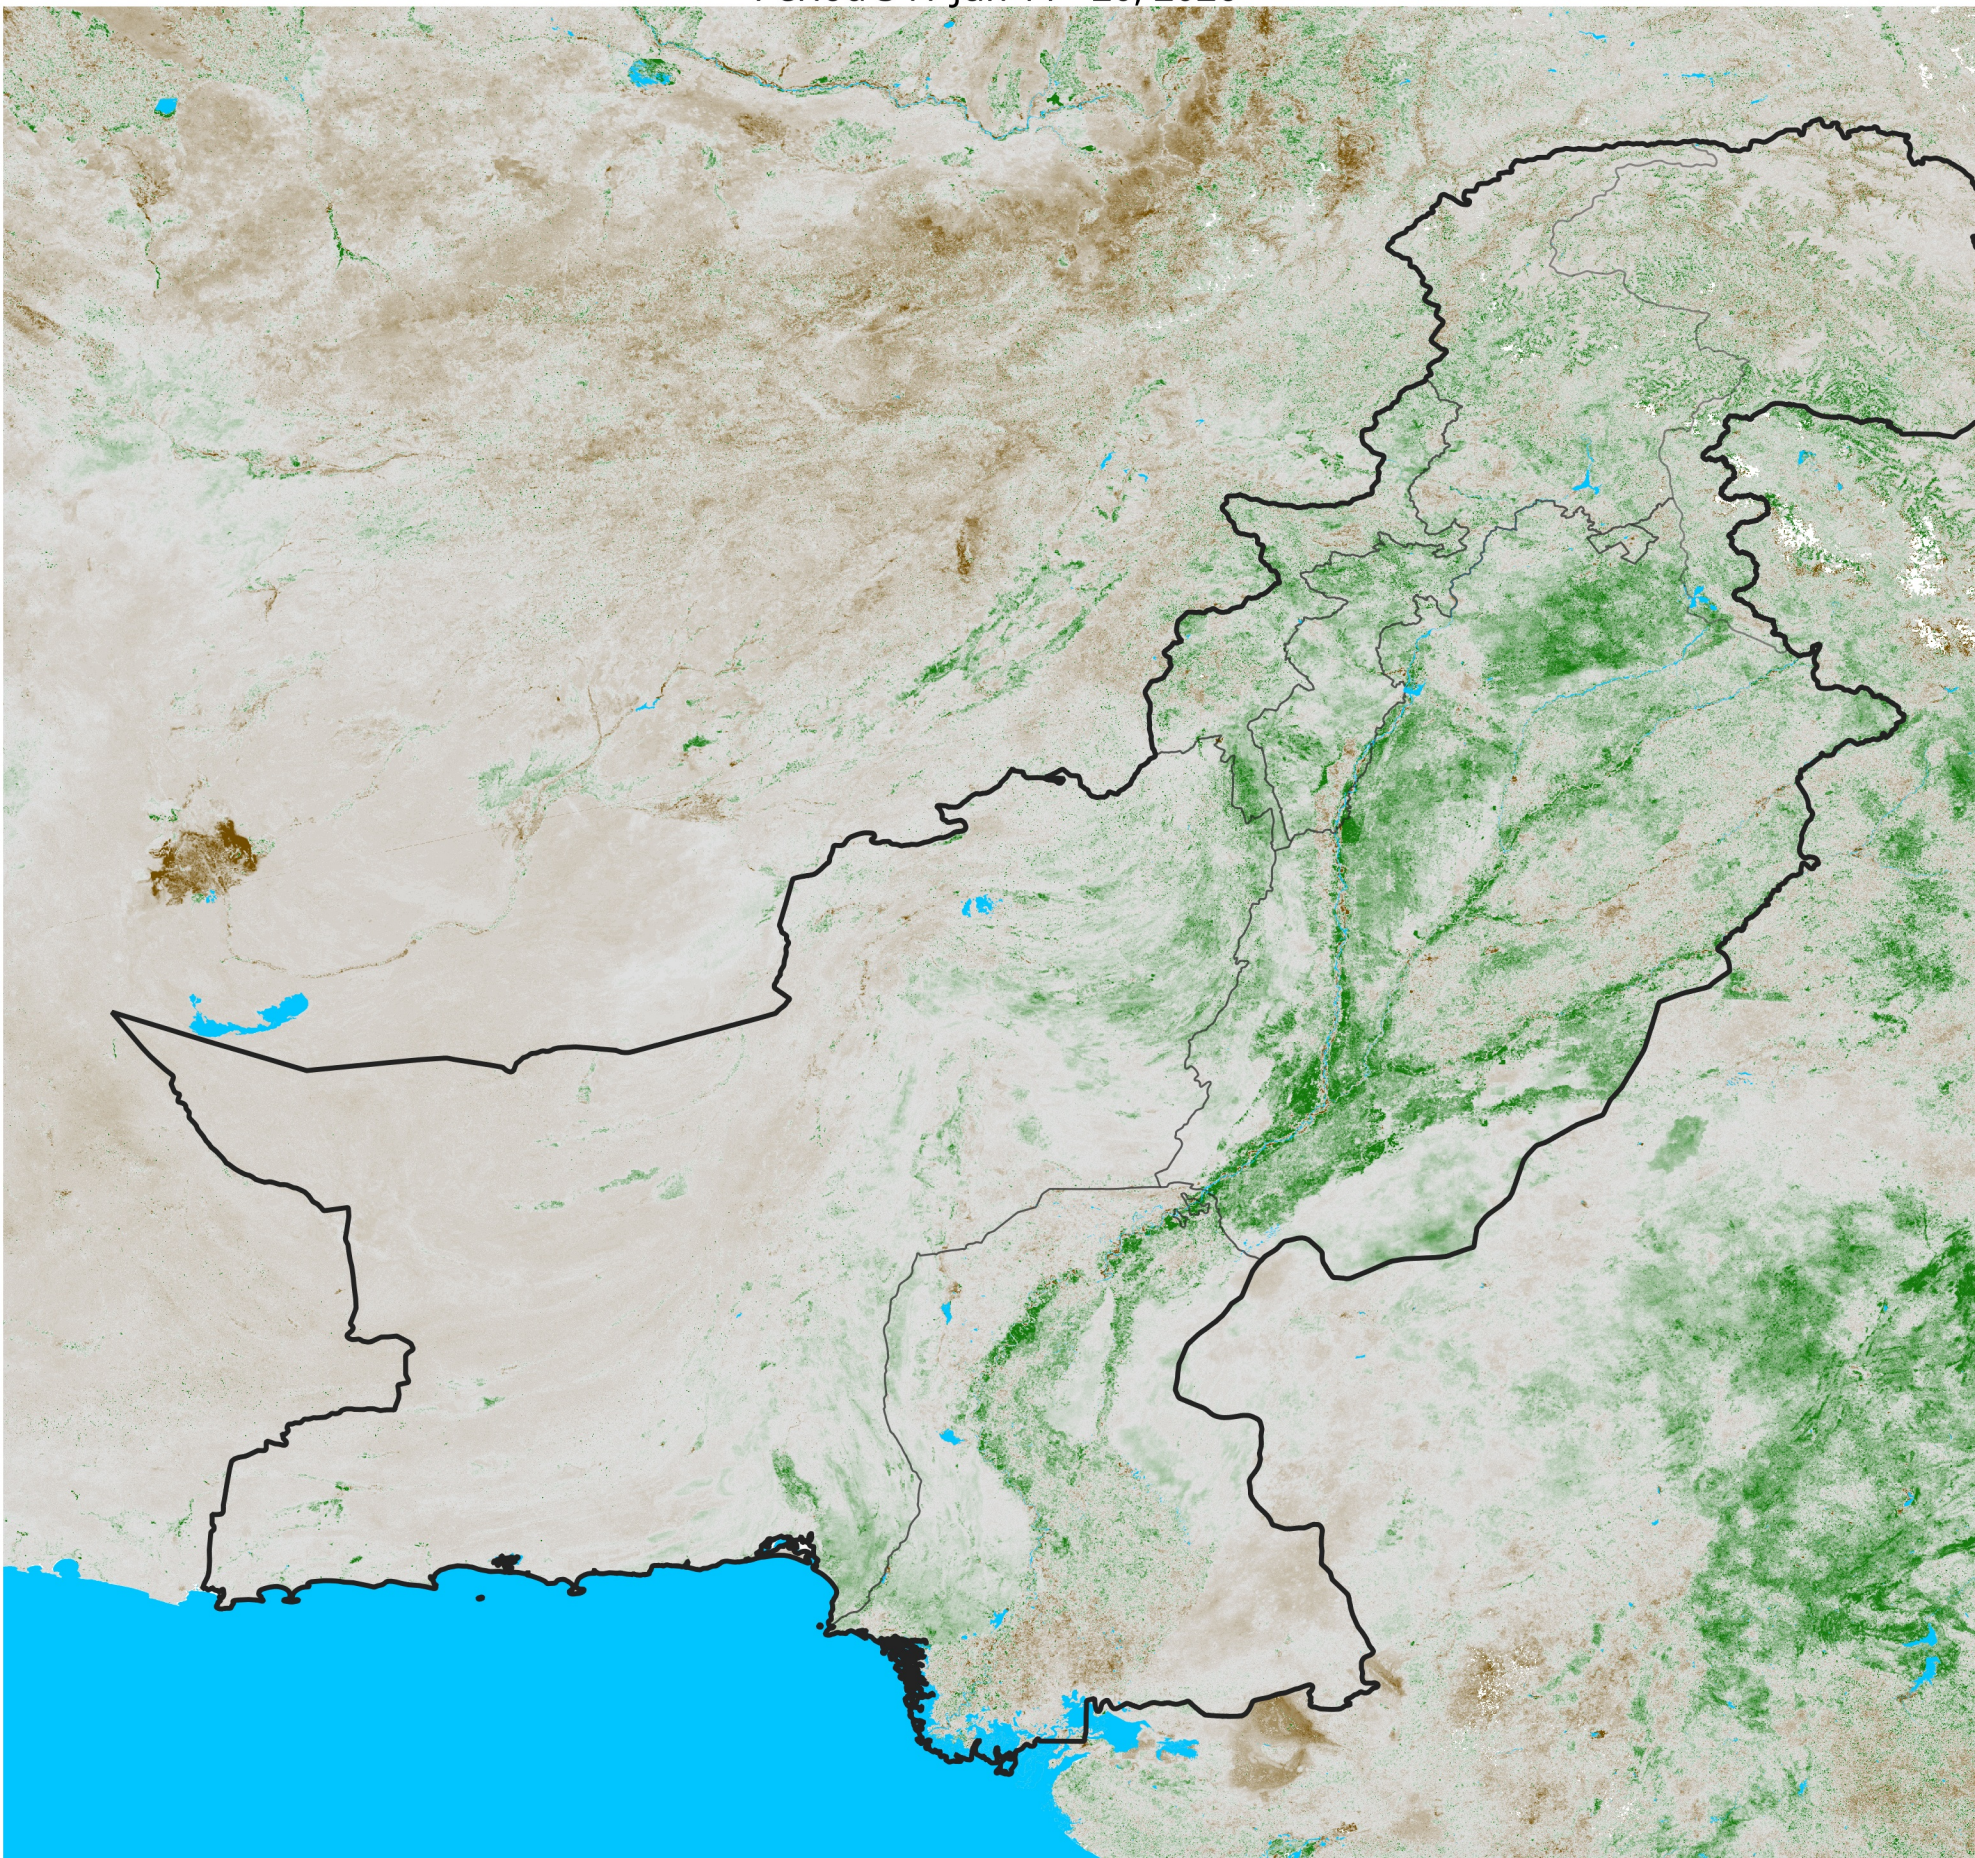

Pakistan NDVI Anomaly

2026 minus Mean (2012 - 2021)

Period 34 / Jun 11 - 20, 2026

NDVI Anomaly

< -0.3 -0.2 -0.1 -0.05 0.05 0.1 0.2 >0.3

Negative

No Difference

Positive