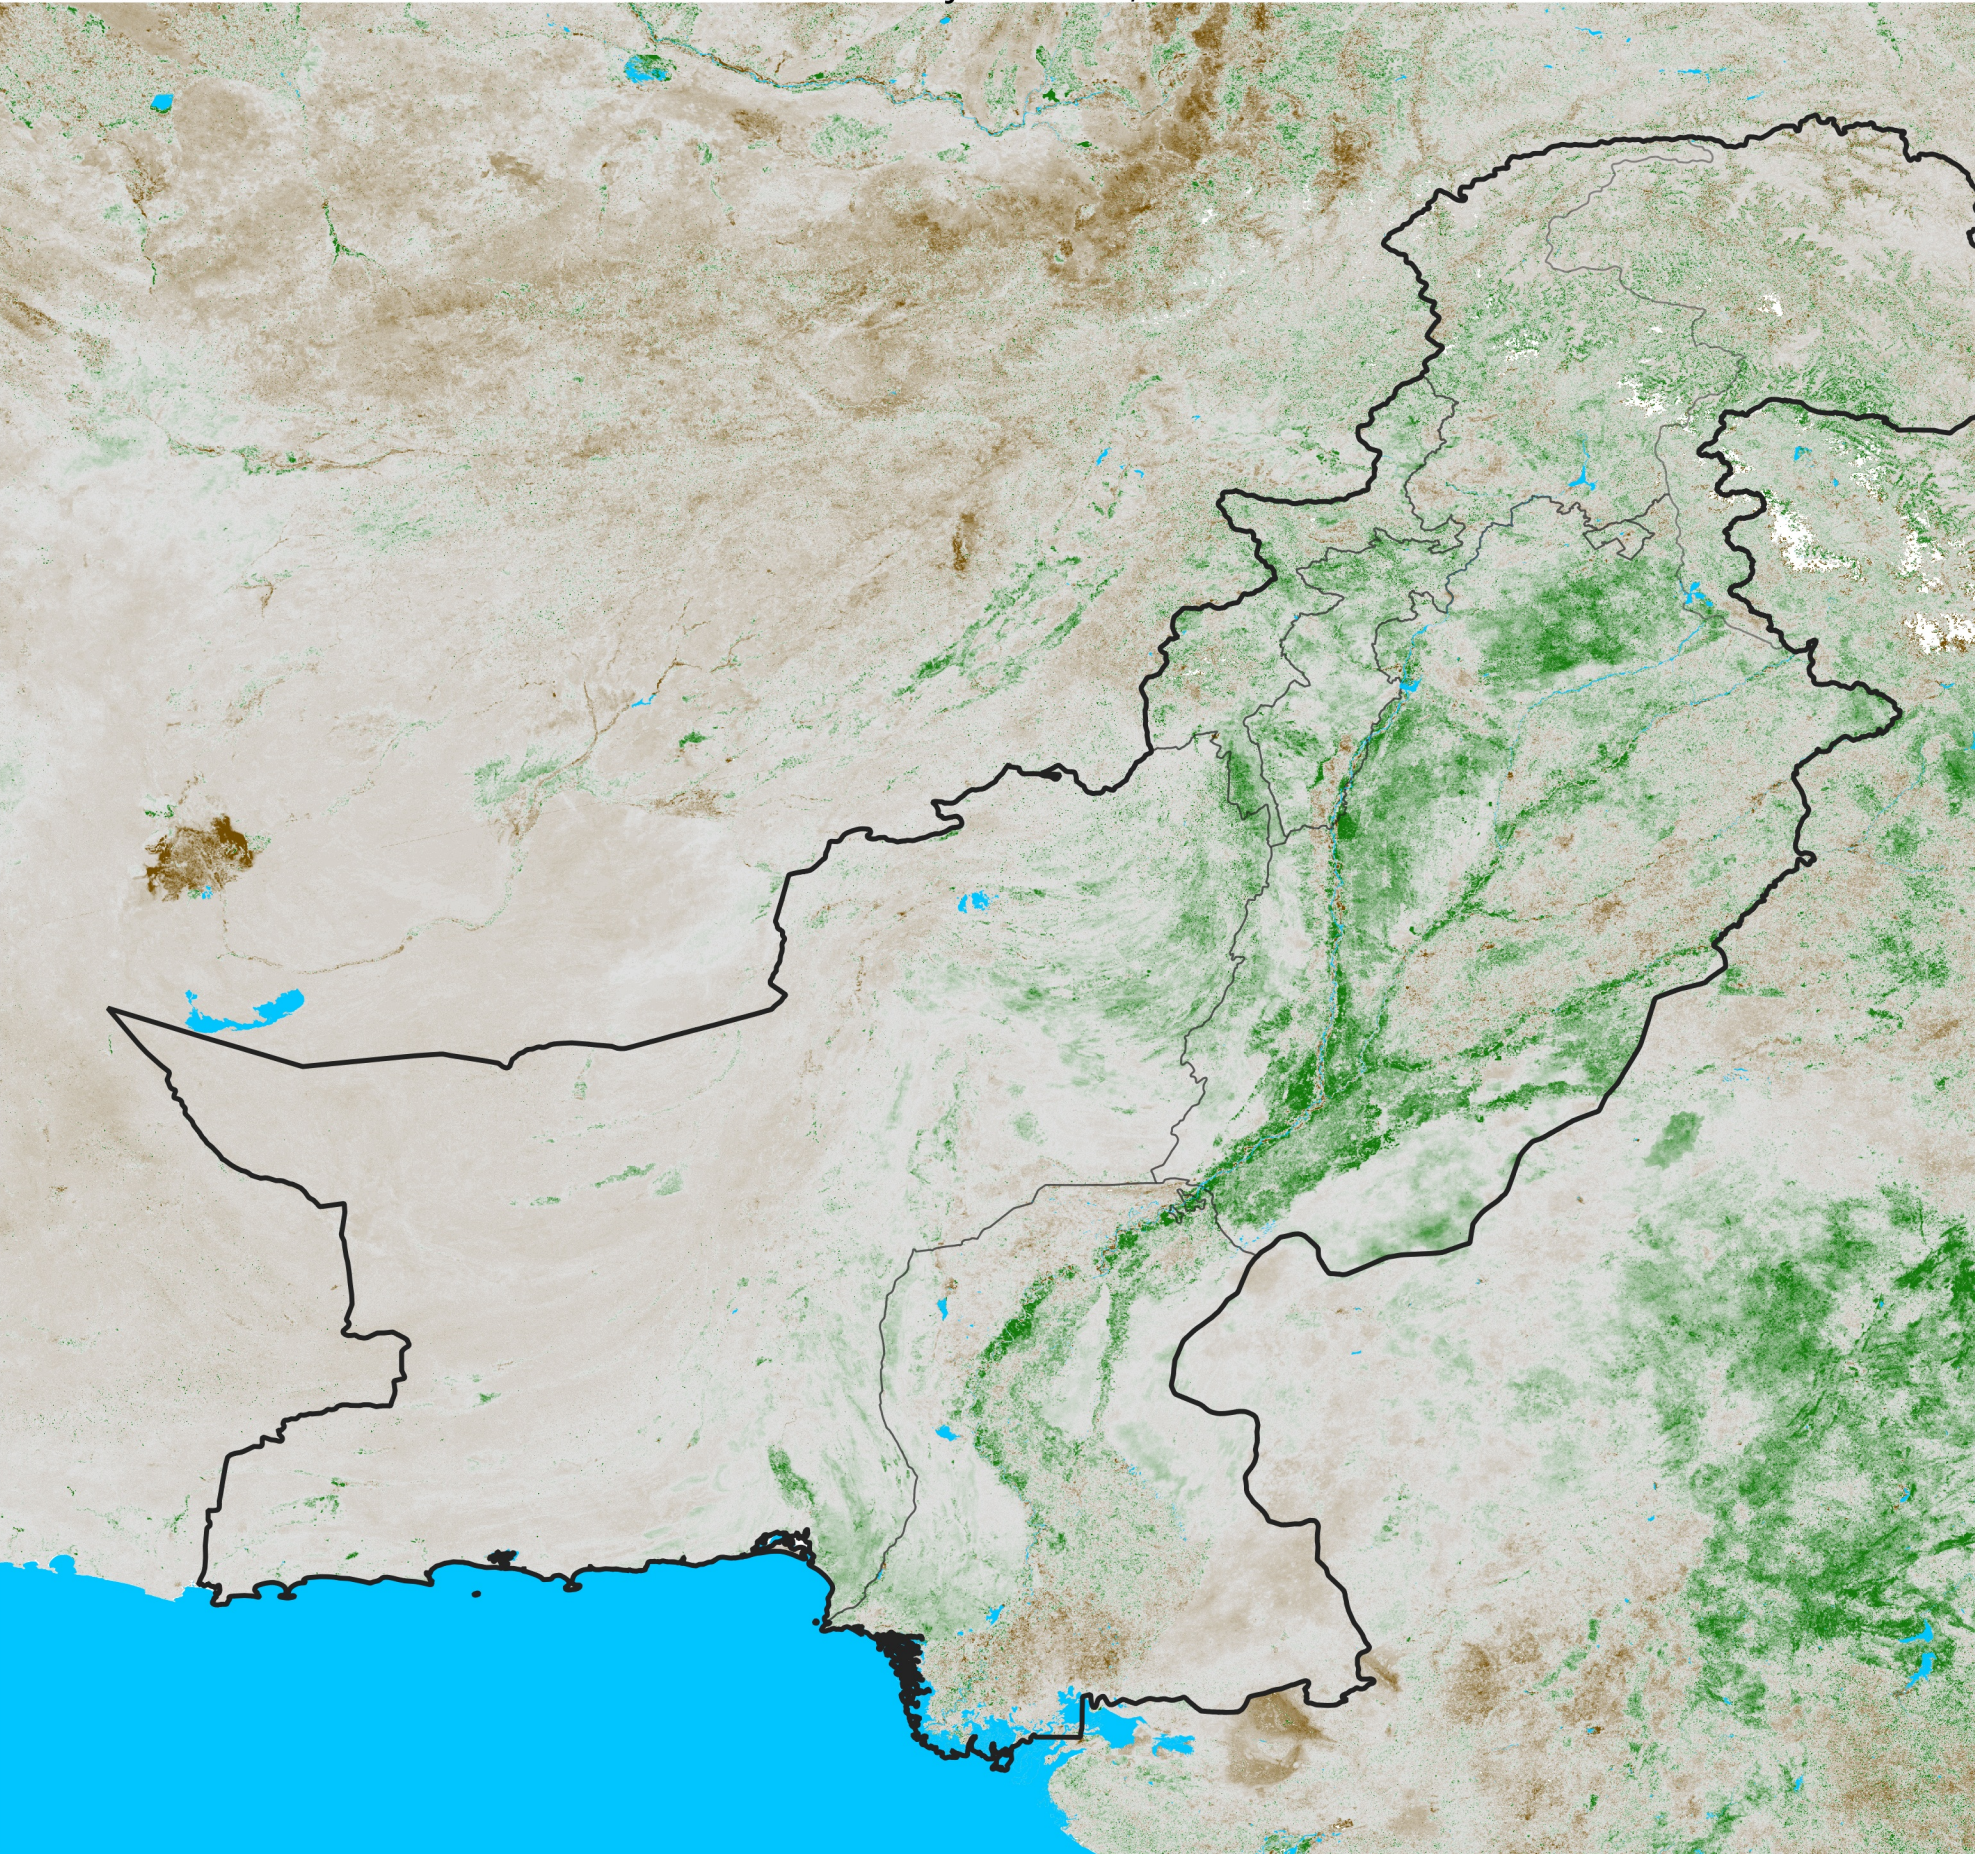

Pakistan NDVI Anomaly

2026 minus Mean (2012 - 2021)

Period 35 / Jun 16 - 25, 2026

NDVI Anomaly

< -0.3 -0.2 -0.1 -0.05 0.05 0.1 0.2 >0.3

Negative

No Difference

Positive