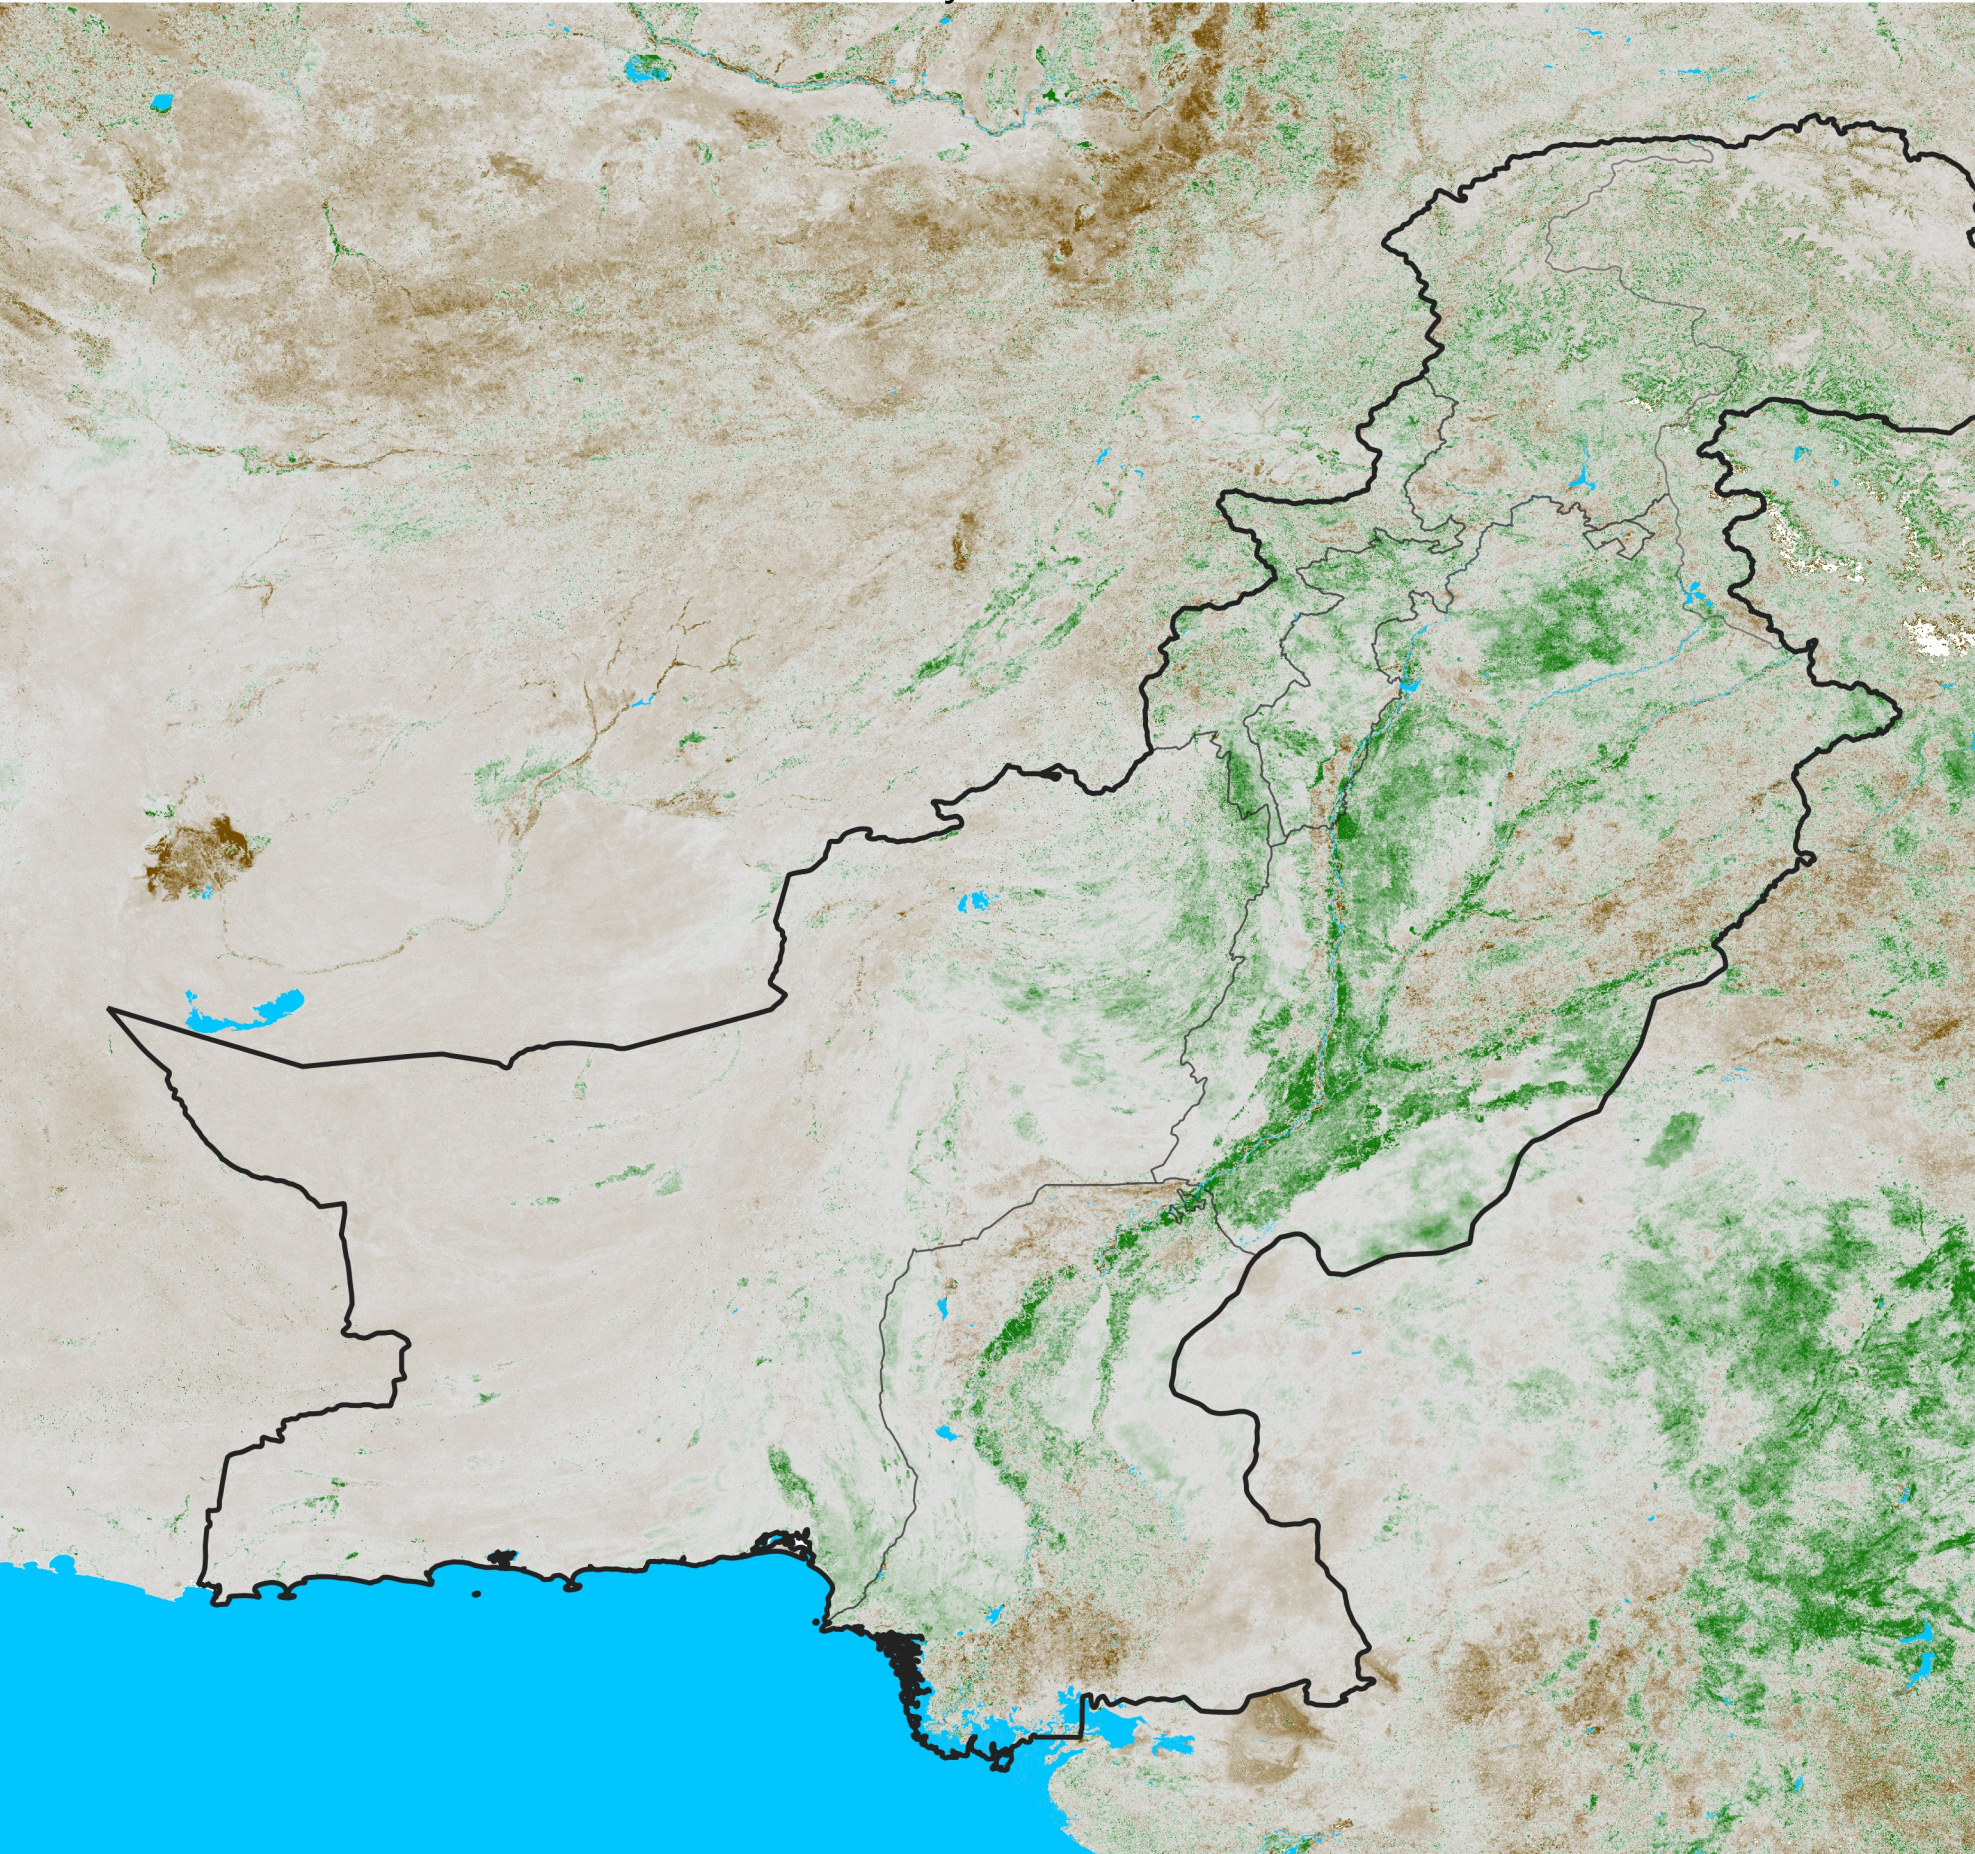

Pakistan NDVI Anomaly

2026 minus Mean (2012 - 2021)

Period 36 / Jun 21 - 30, 2026

NDVI Anomaly

< -0.3 -0.2 -0.1 -0.05 0.05 0.1 0.2 >0.3

Negative

No Difference

Positive