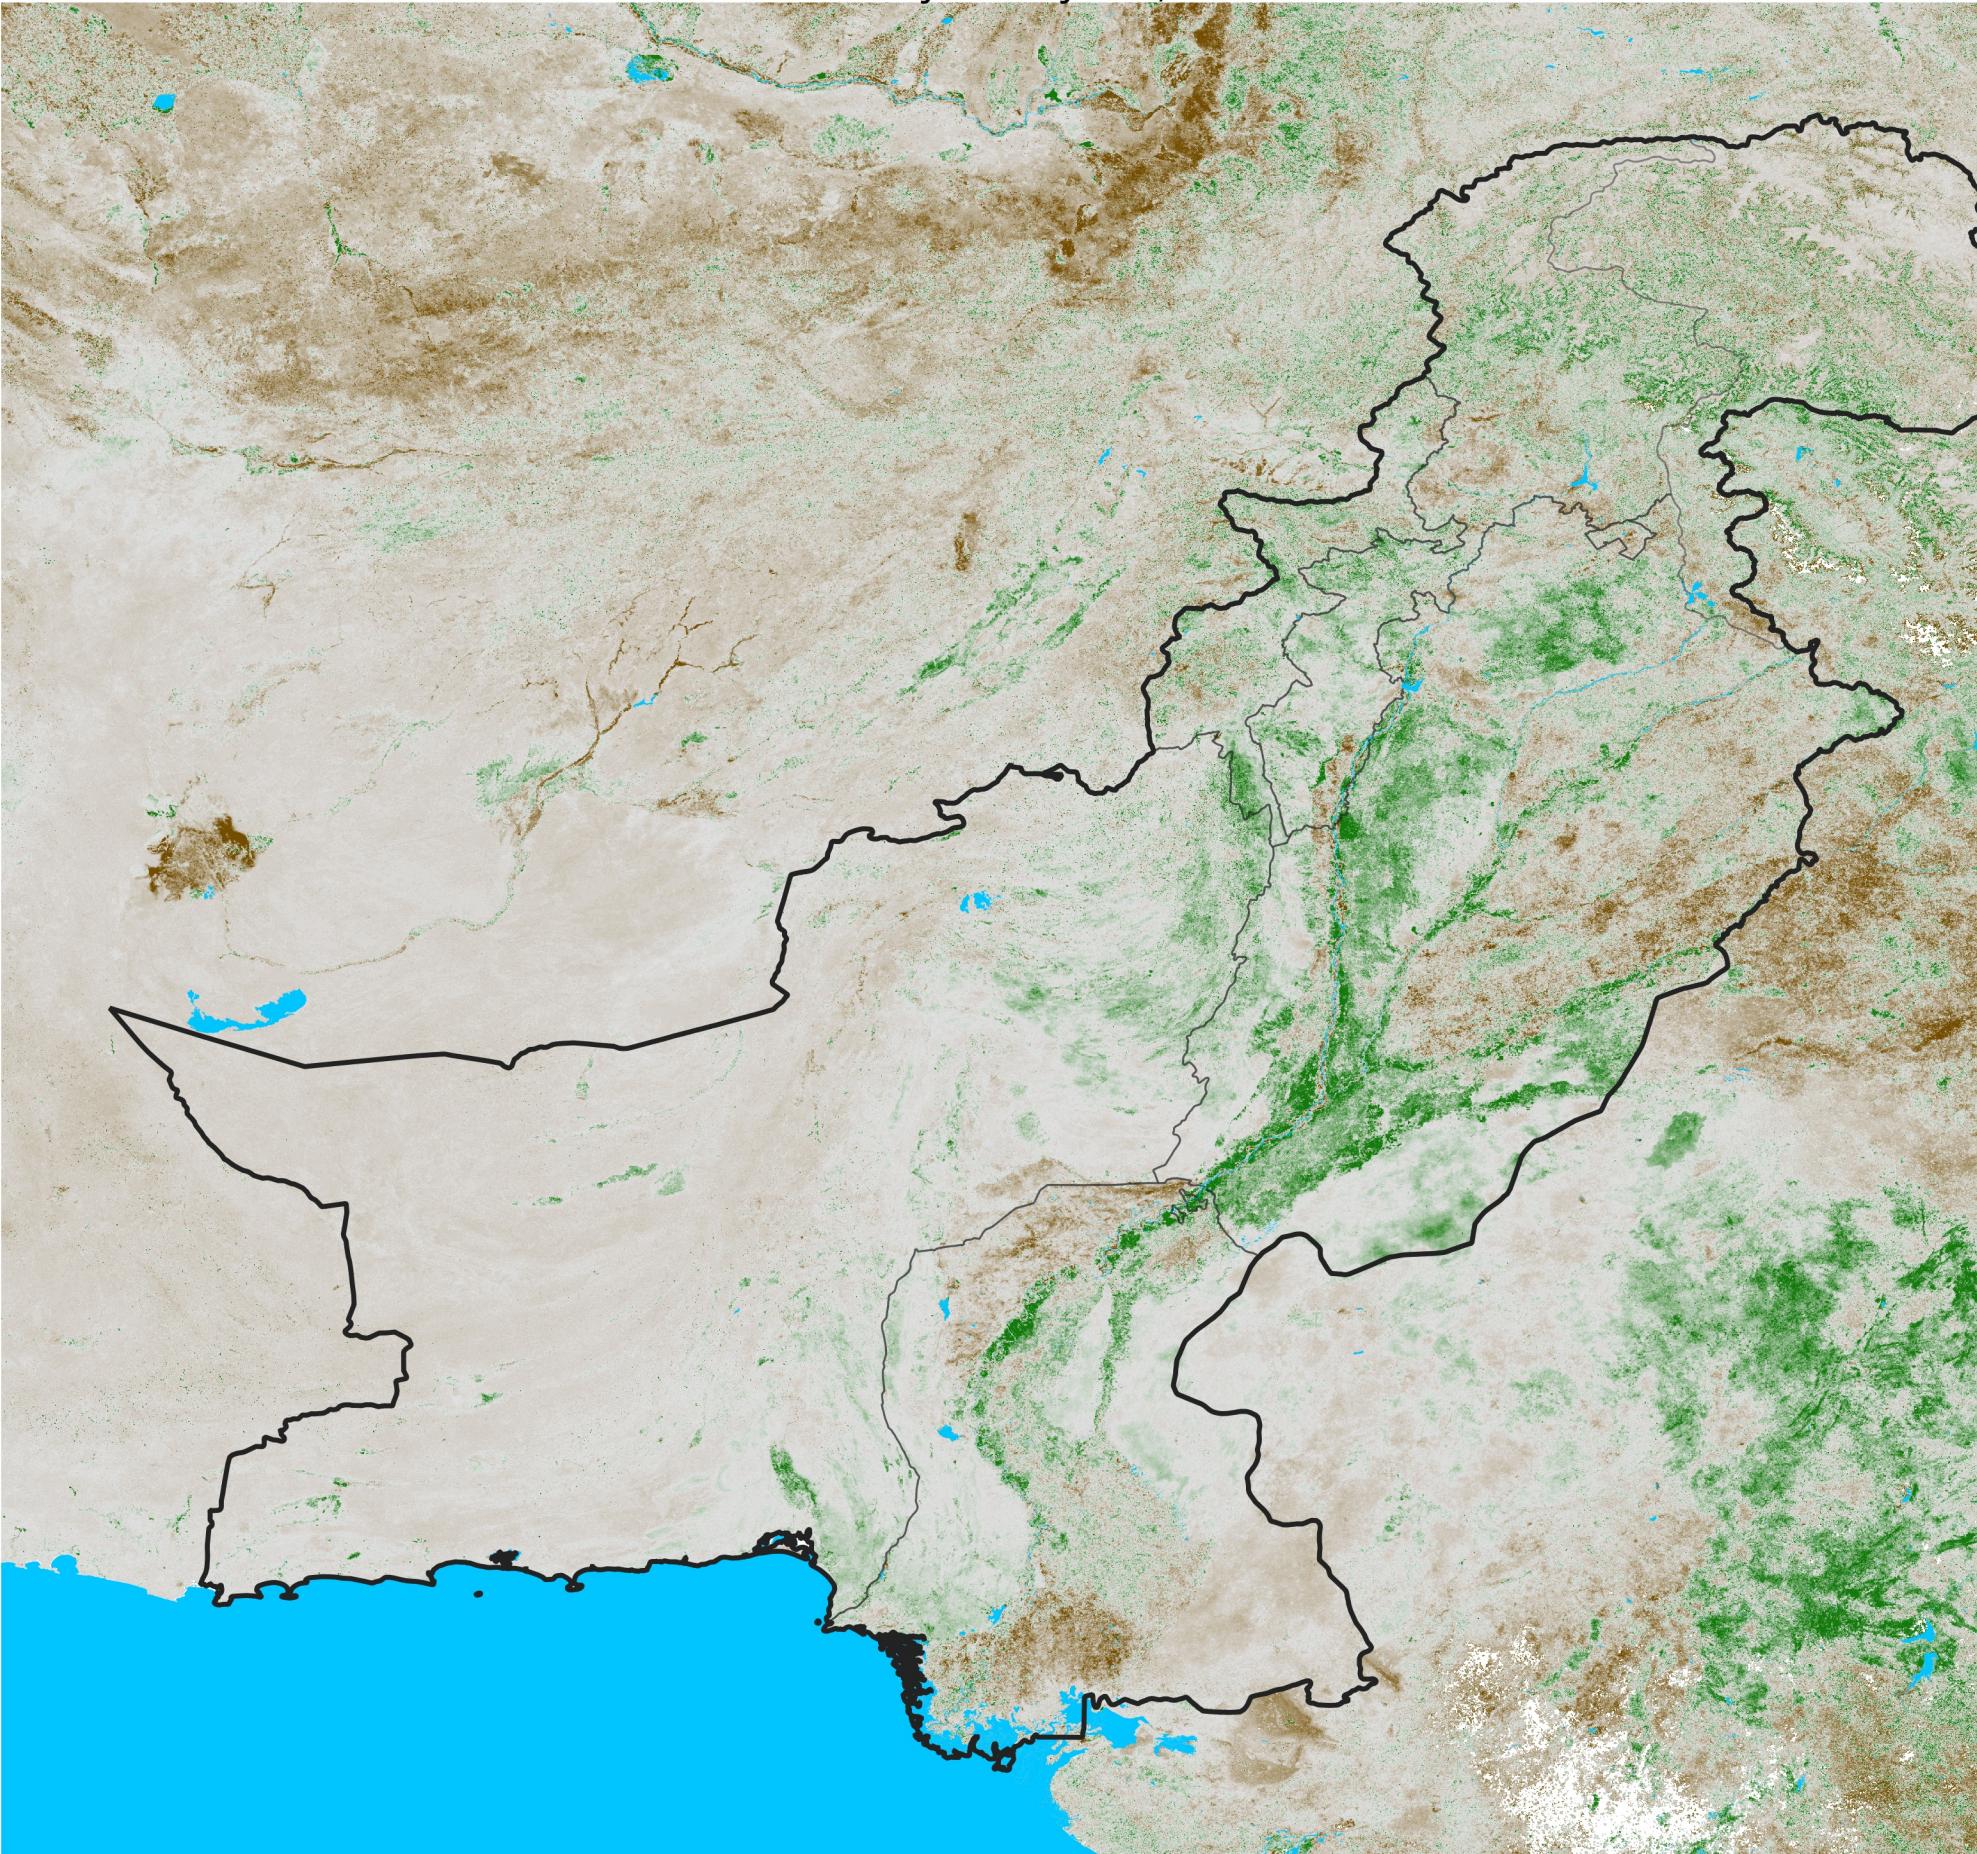

Pakistan NDVI Anomaly

2026 minus Mean (2012 - 2021)

Period 37 / Jun 26 - Jul 05, 2026

NDVI Anomaly

< -0.3 -0.2 -0.1 -0.05 0.05 0.1 0.2 >0.3

Negative

No Difference

Positive