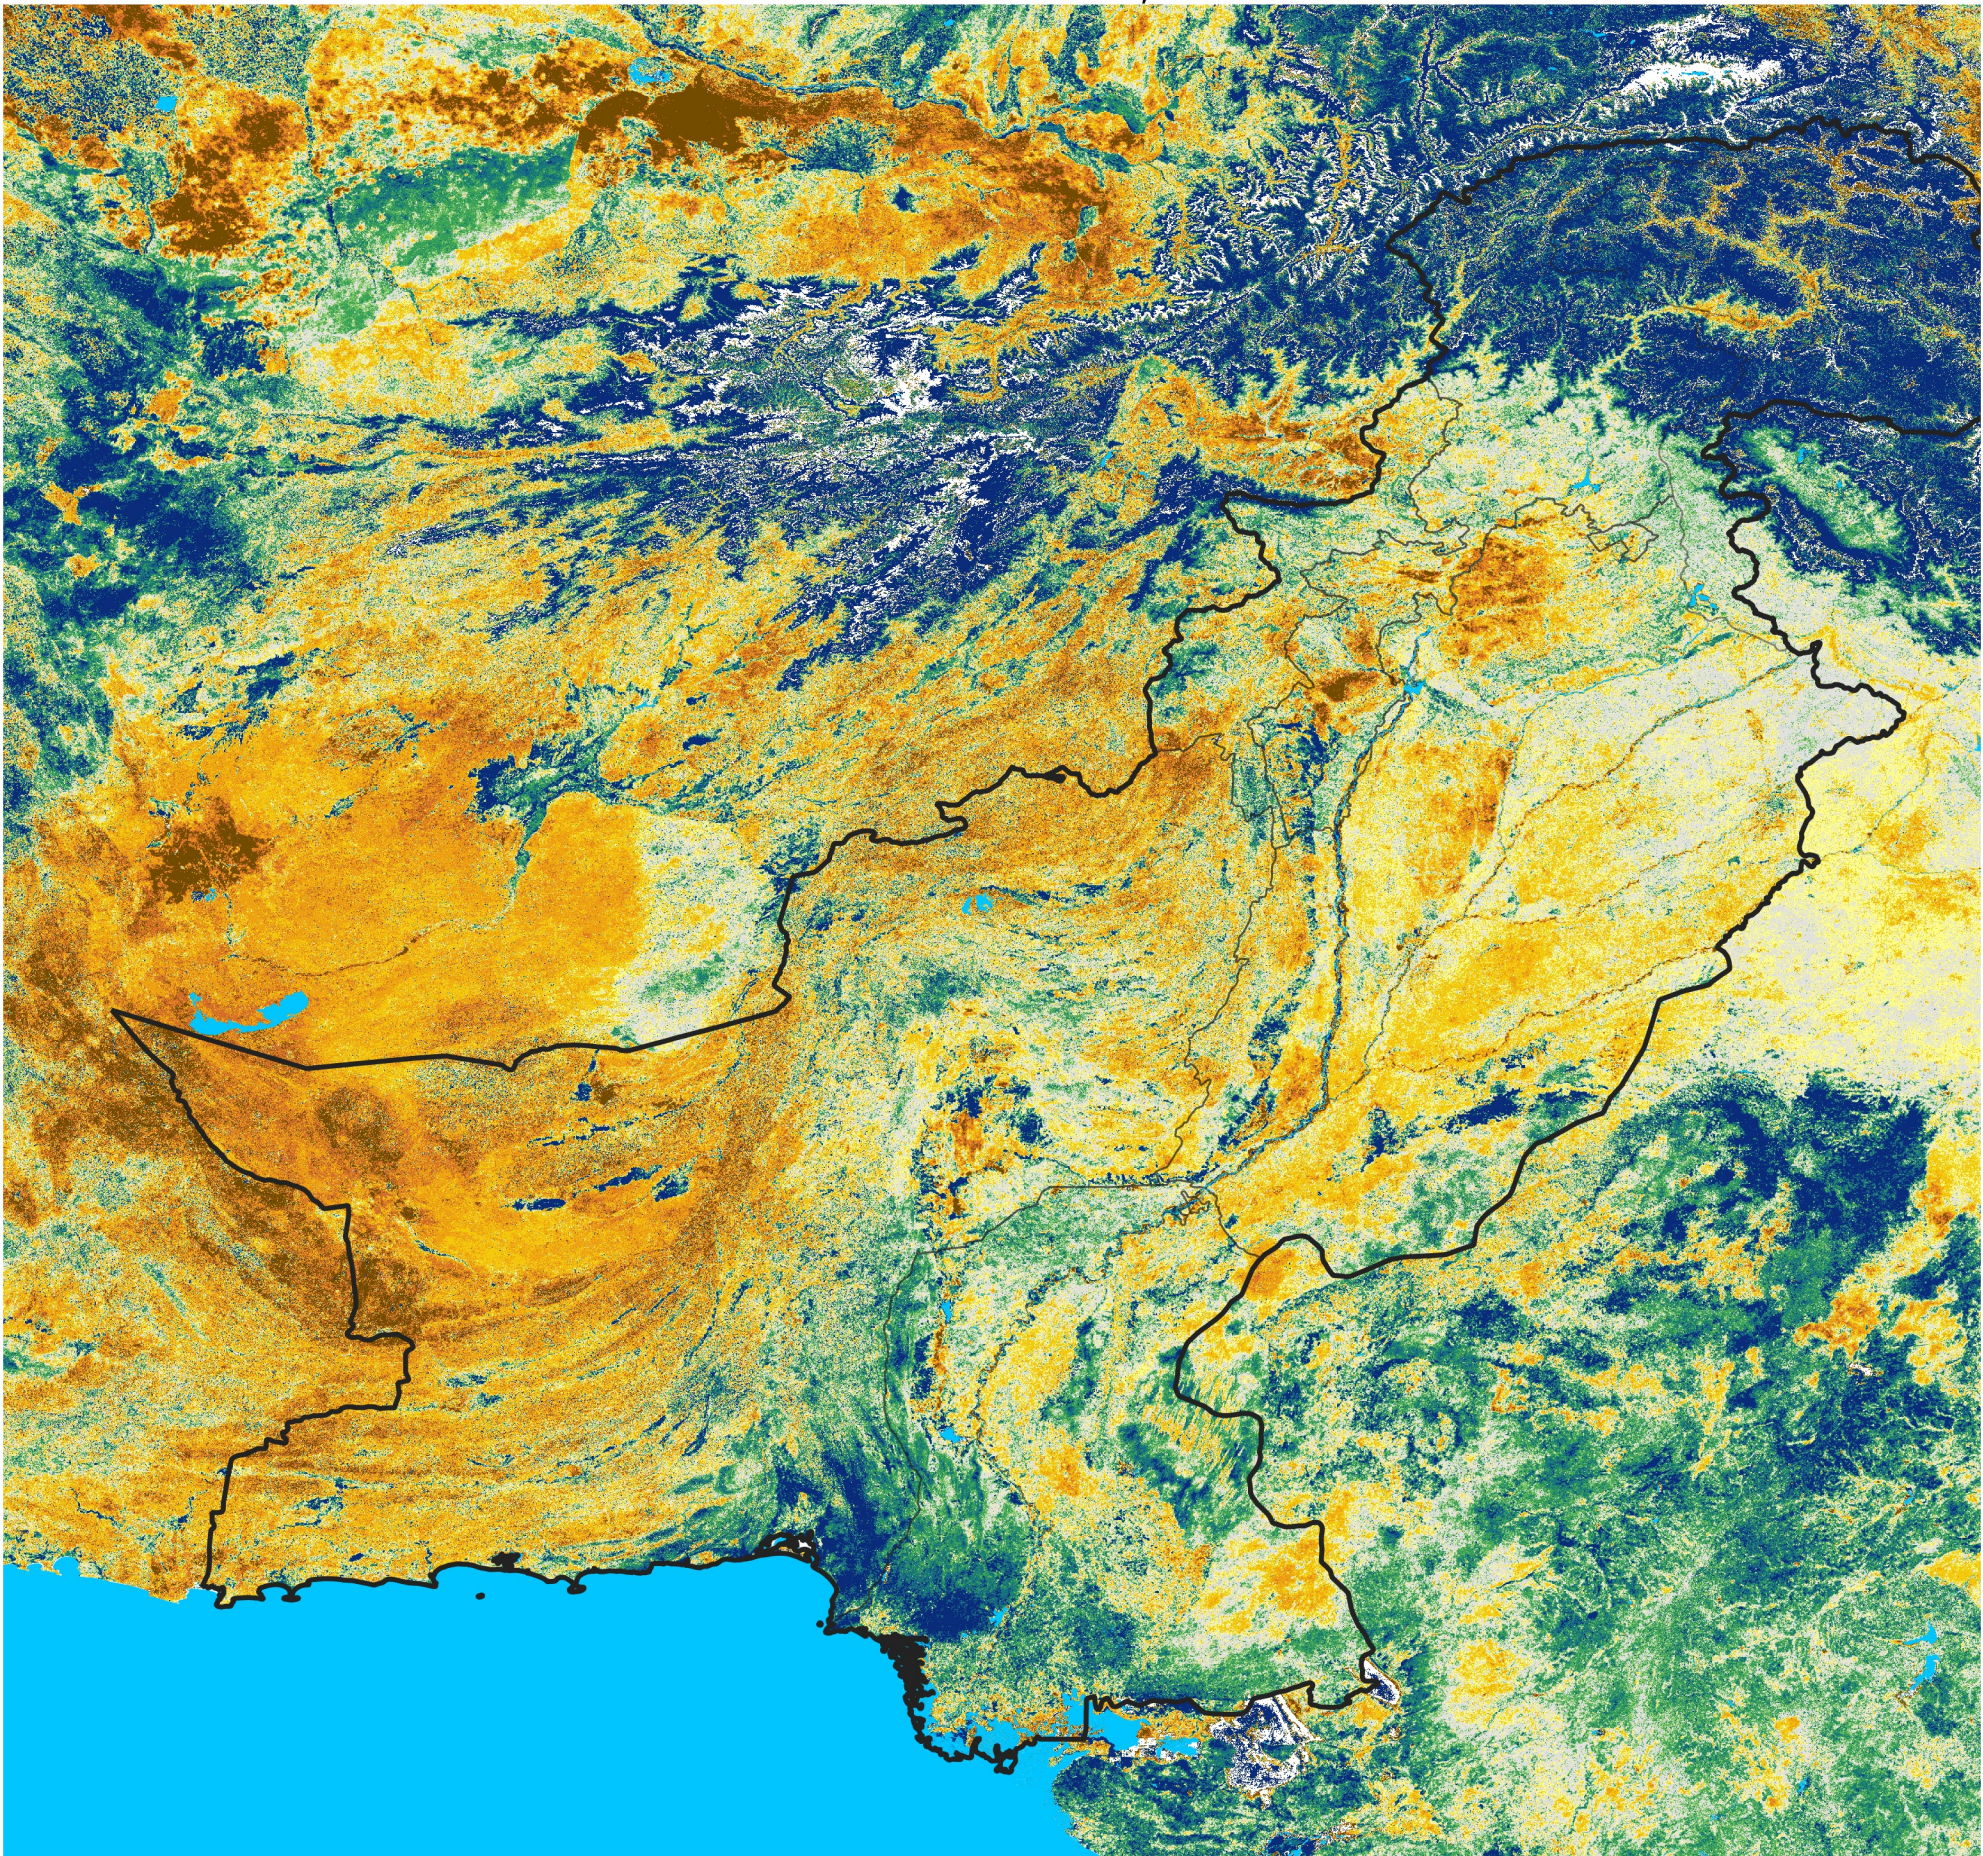

Pakistan Percent of Mean NDVI

2026 / Mean (2012 - 2021)
Period 15 / Mar 06 - 15, 2026

Percent of Normal