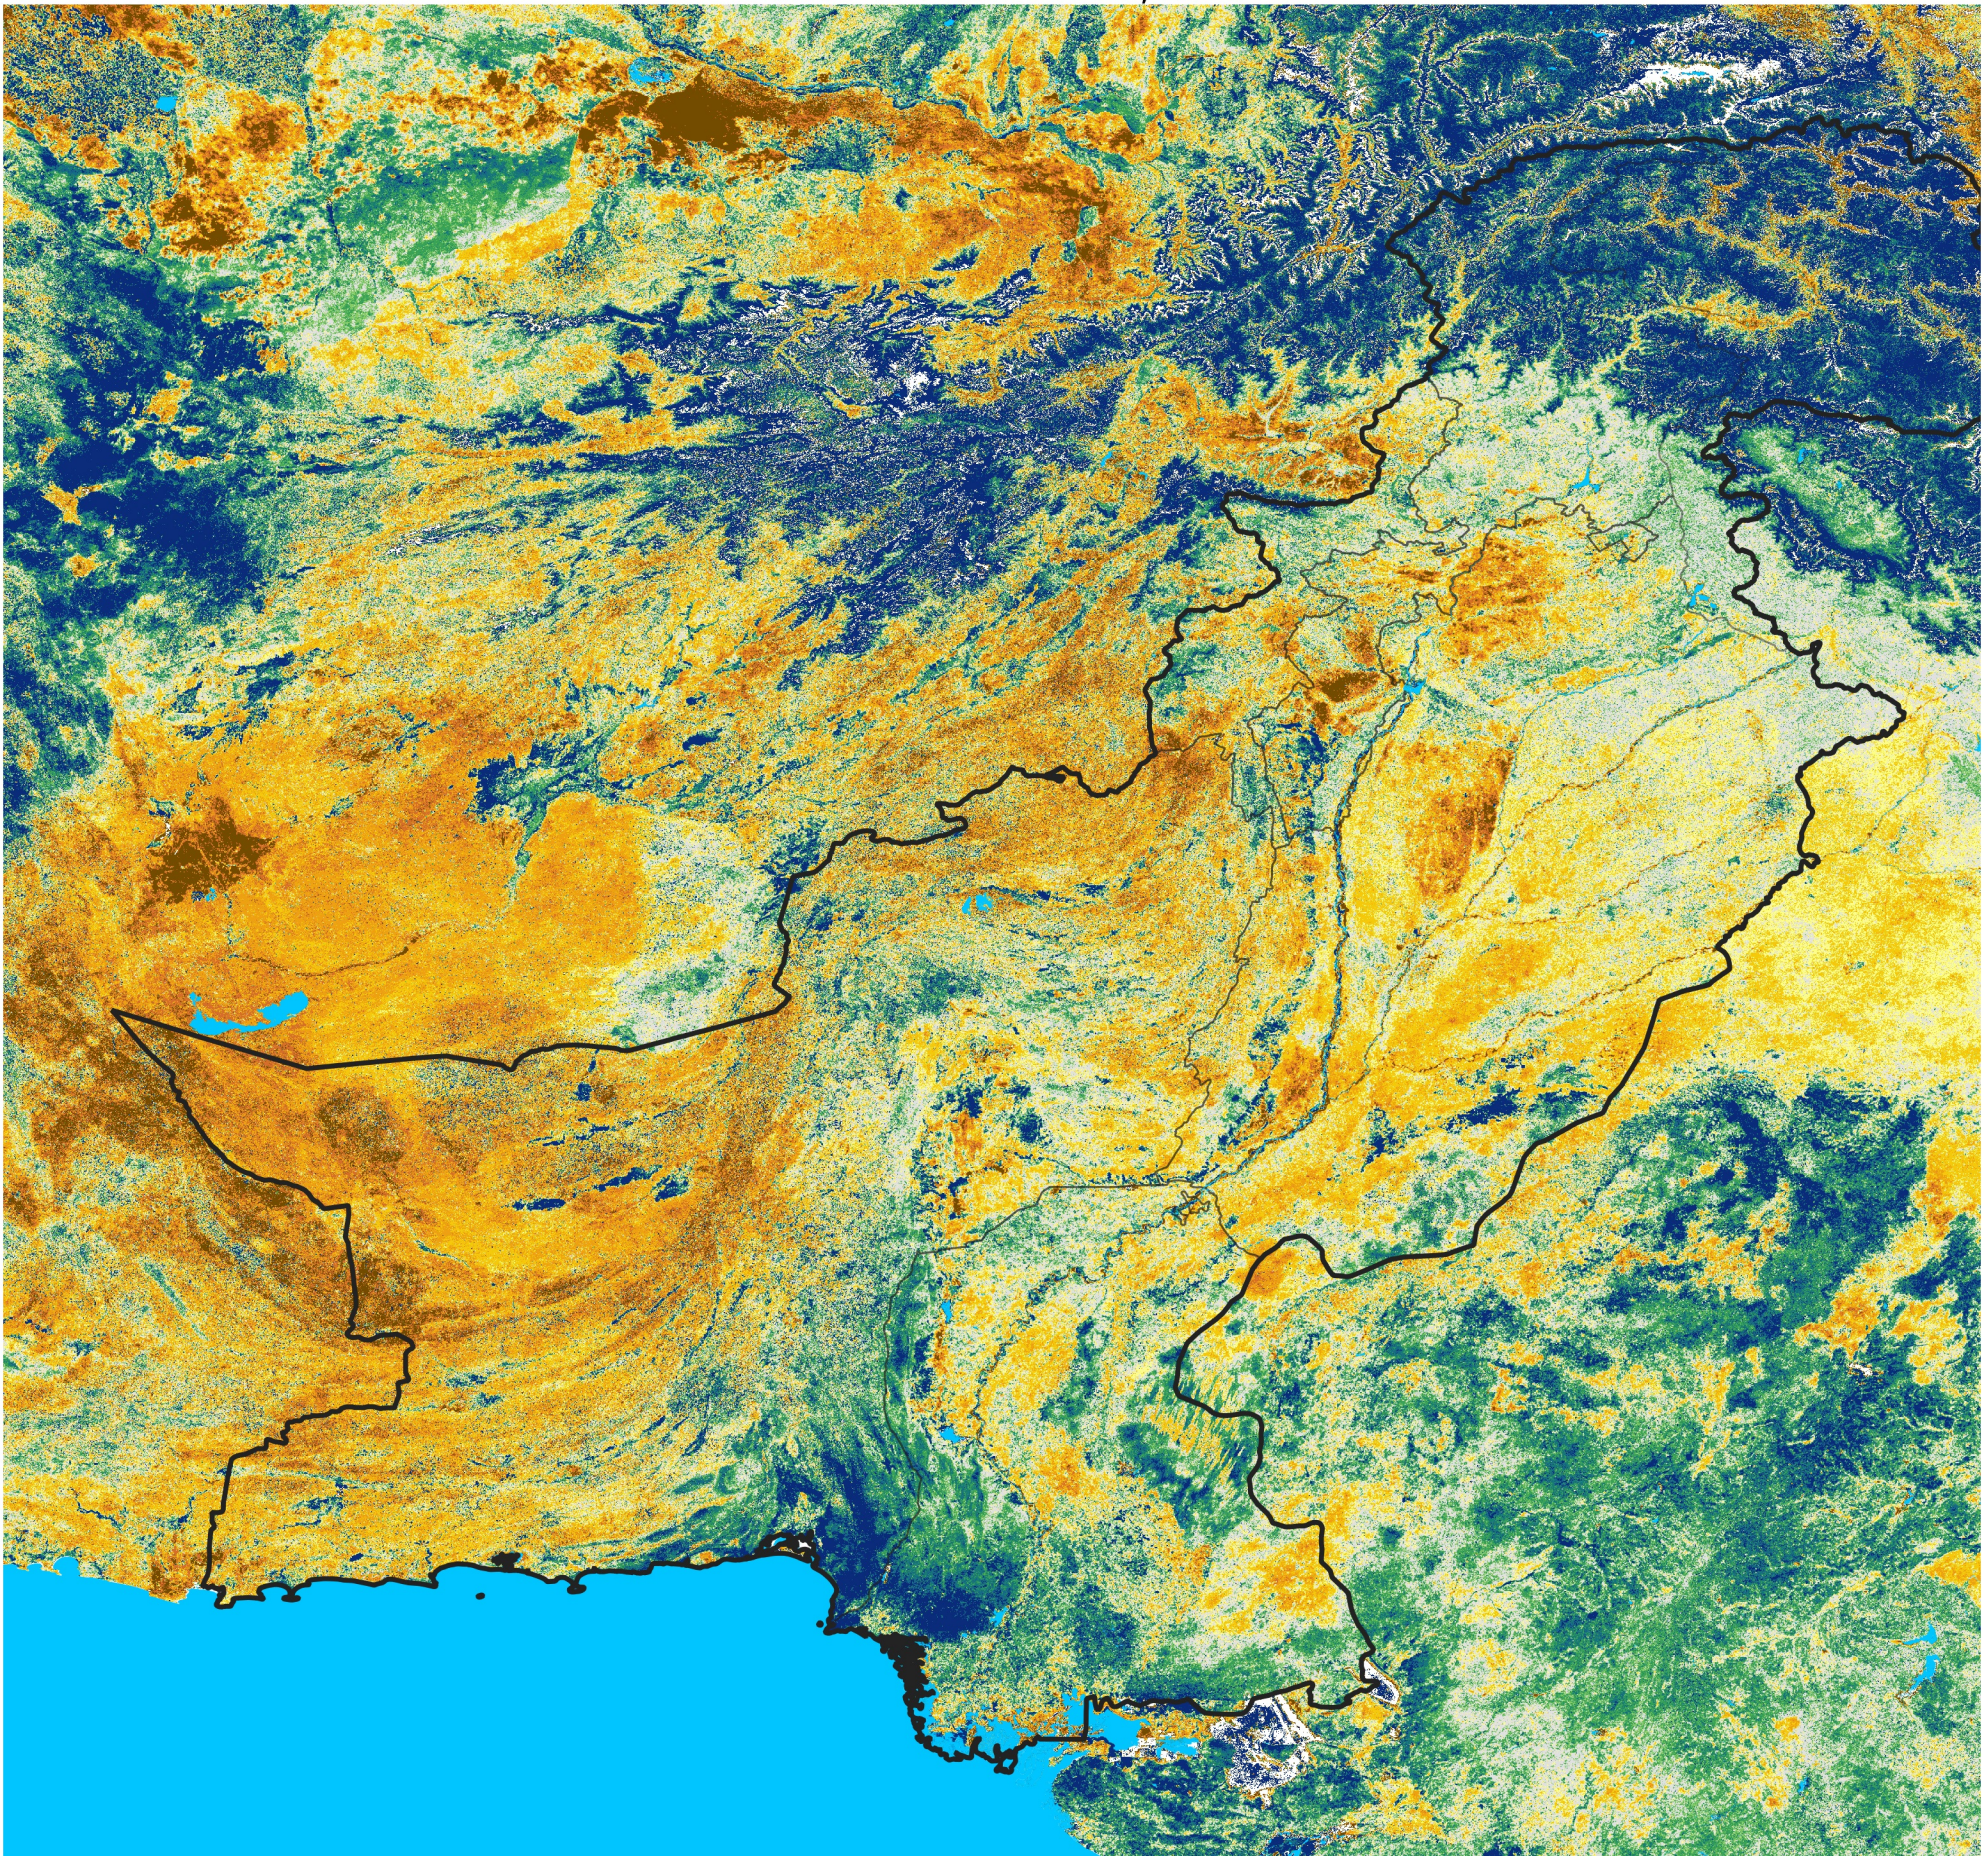

Pakistan Percent of Mean NDVI

2026 / Mean (2012 - 2021)
Period 17 / Mar 16 - 25, 2026

Percent of Normal