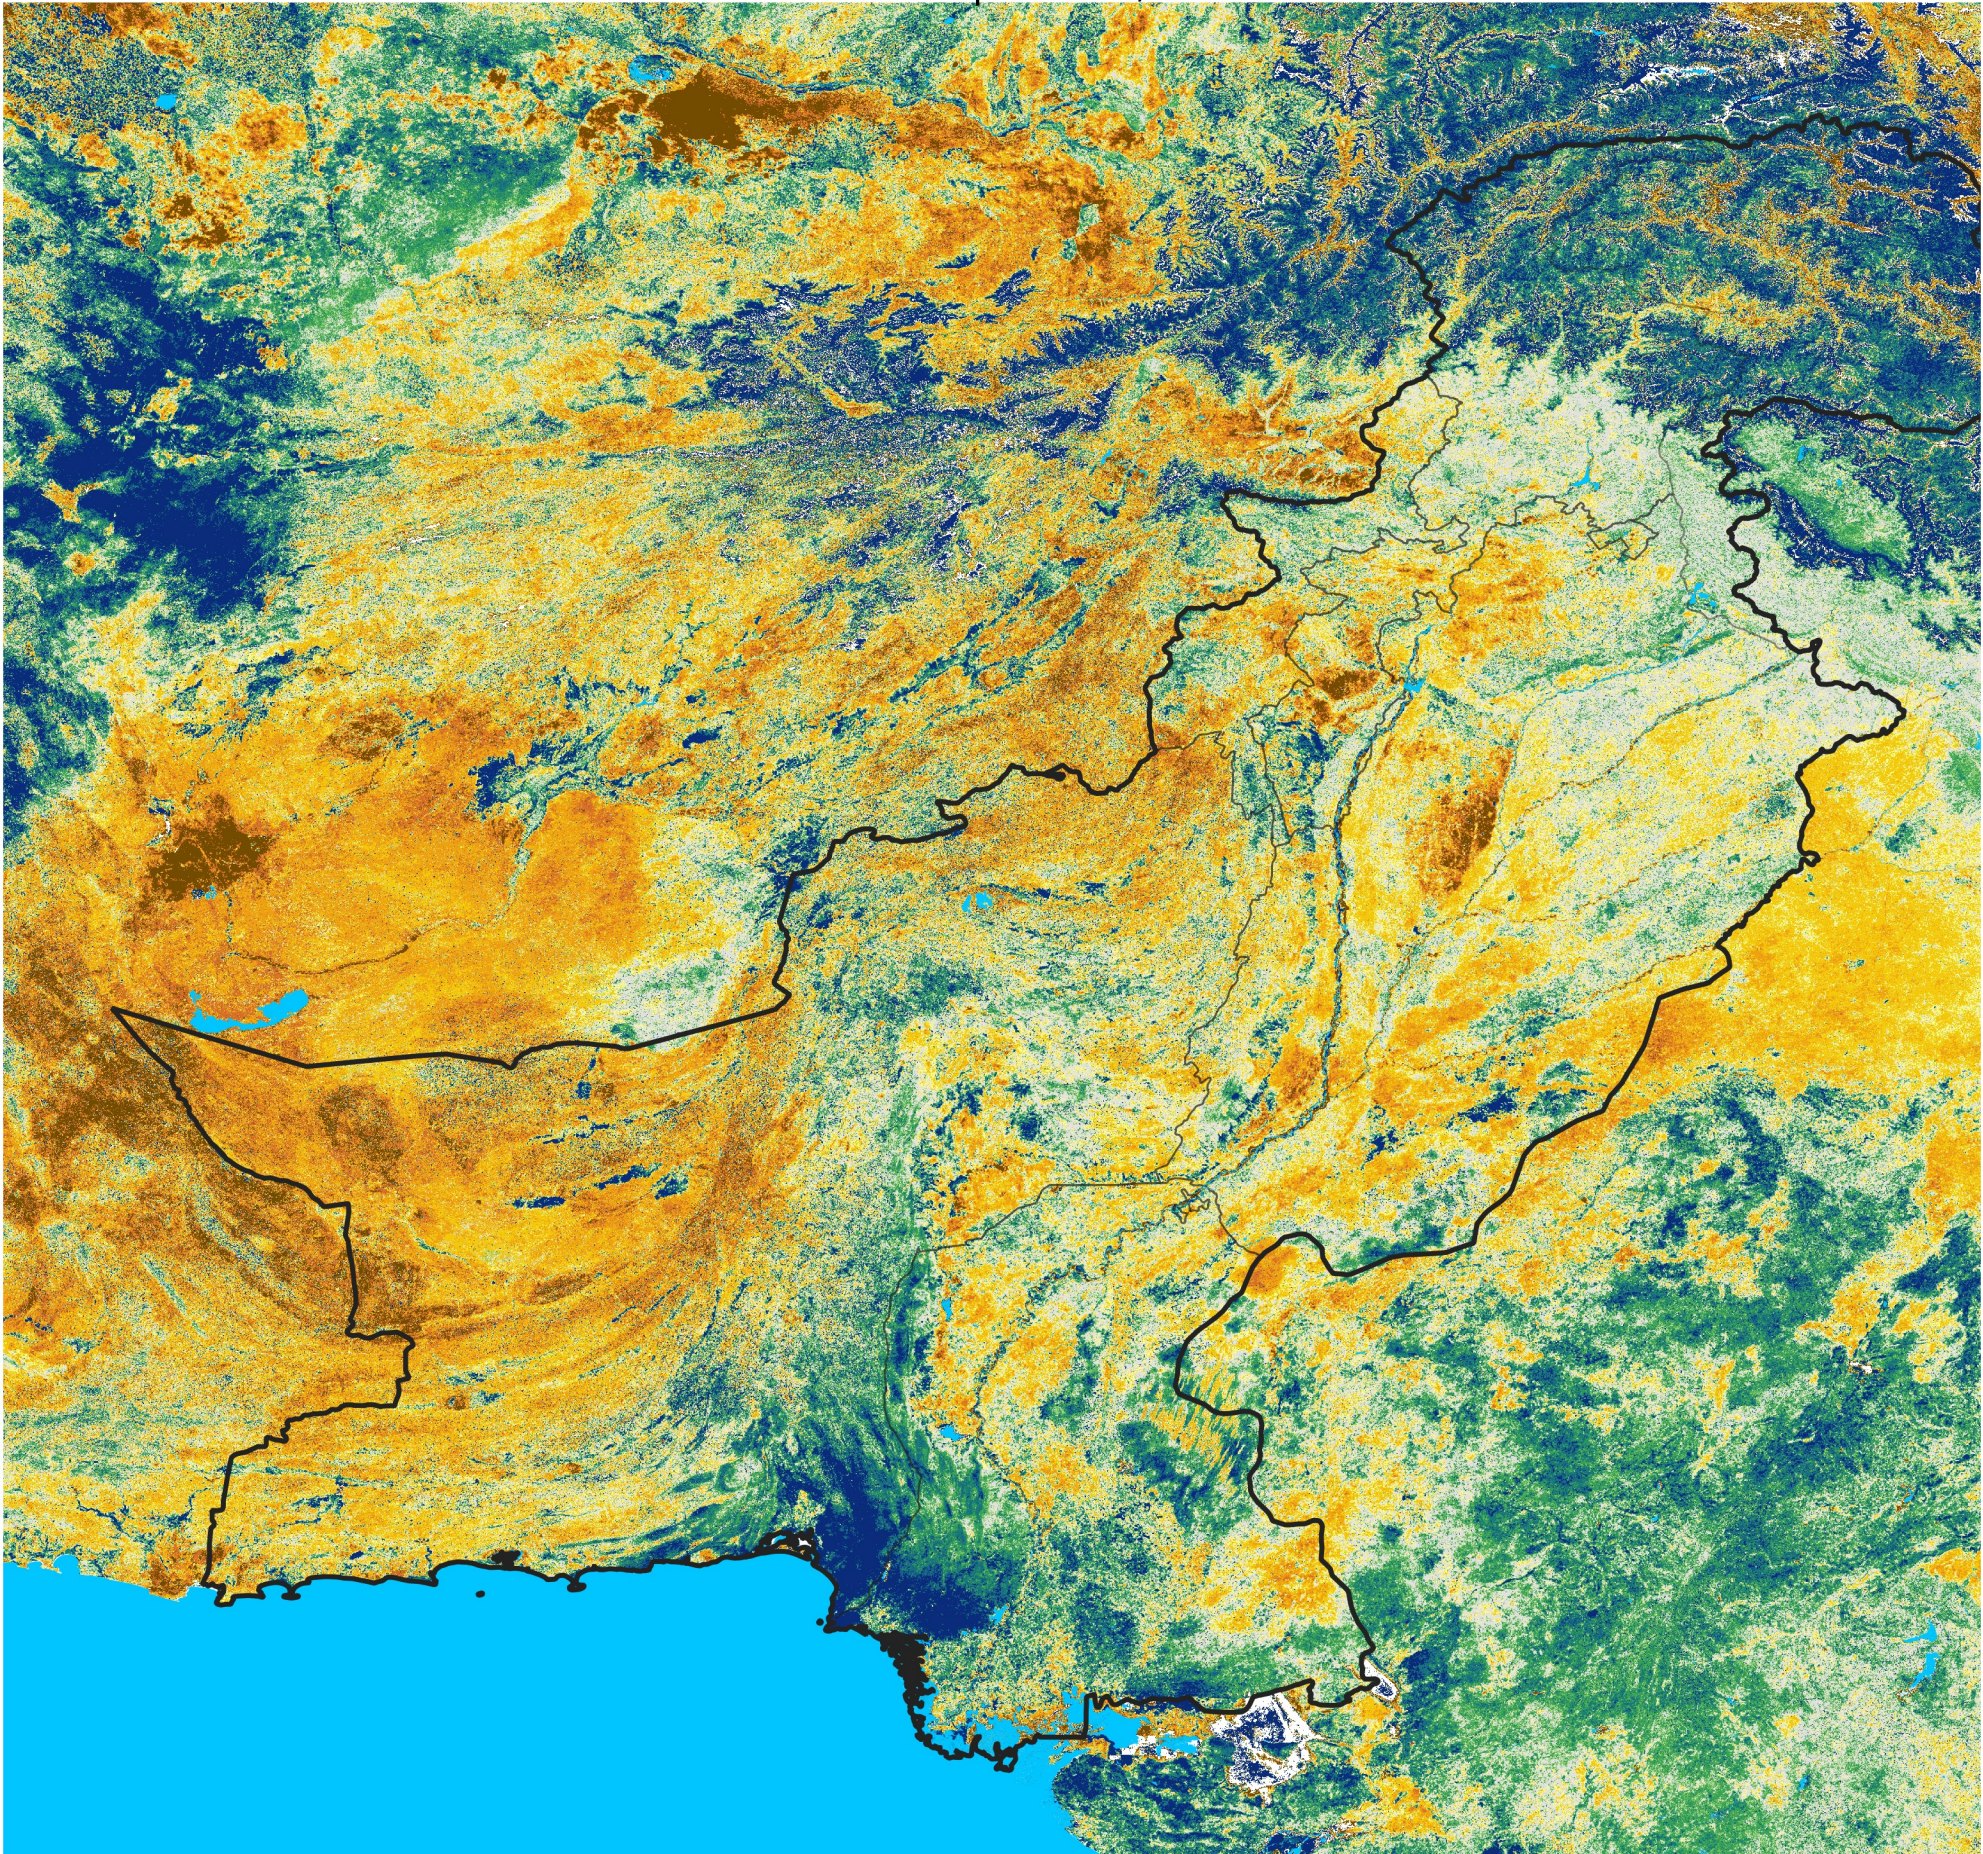

Pakistan Percent of Mean NDVI

2026 / Mean (2012 - 2021)
Period 20 / Apr 01 - 10, 2026

Percent of Normal