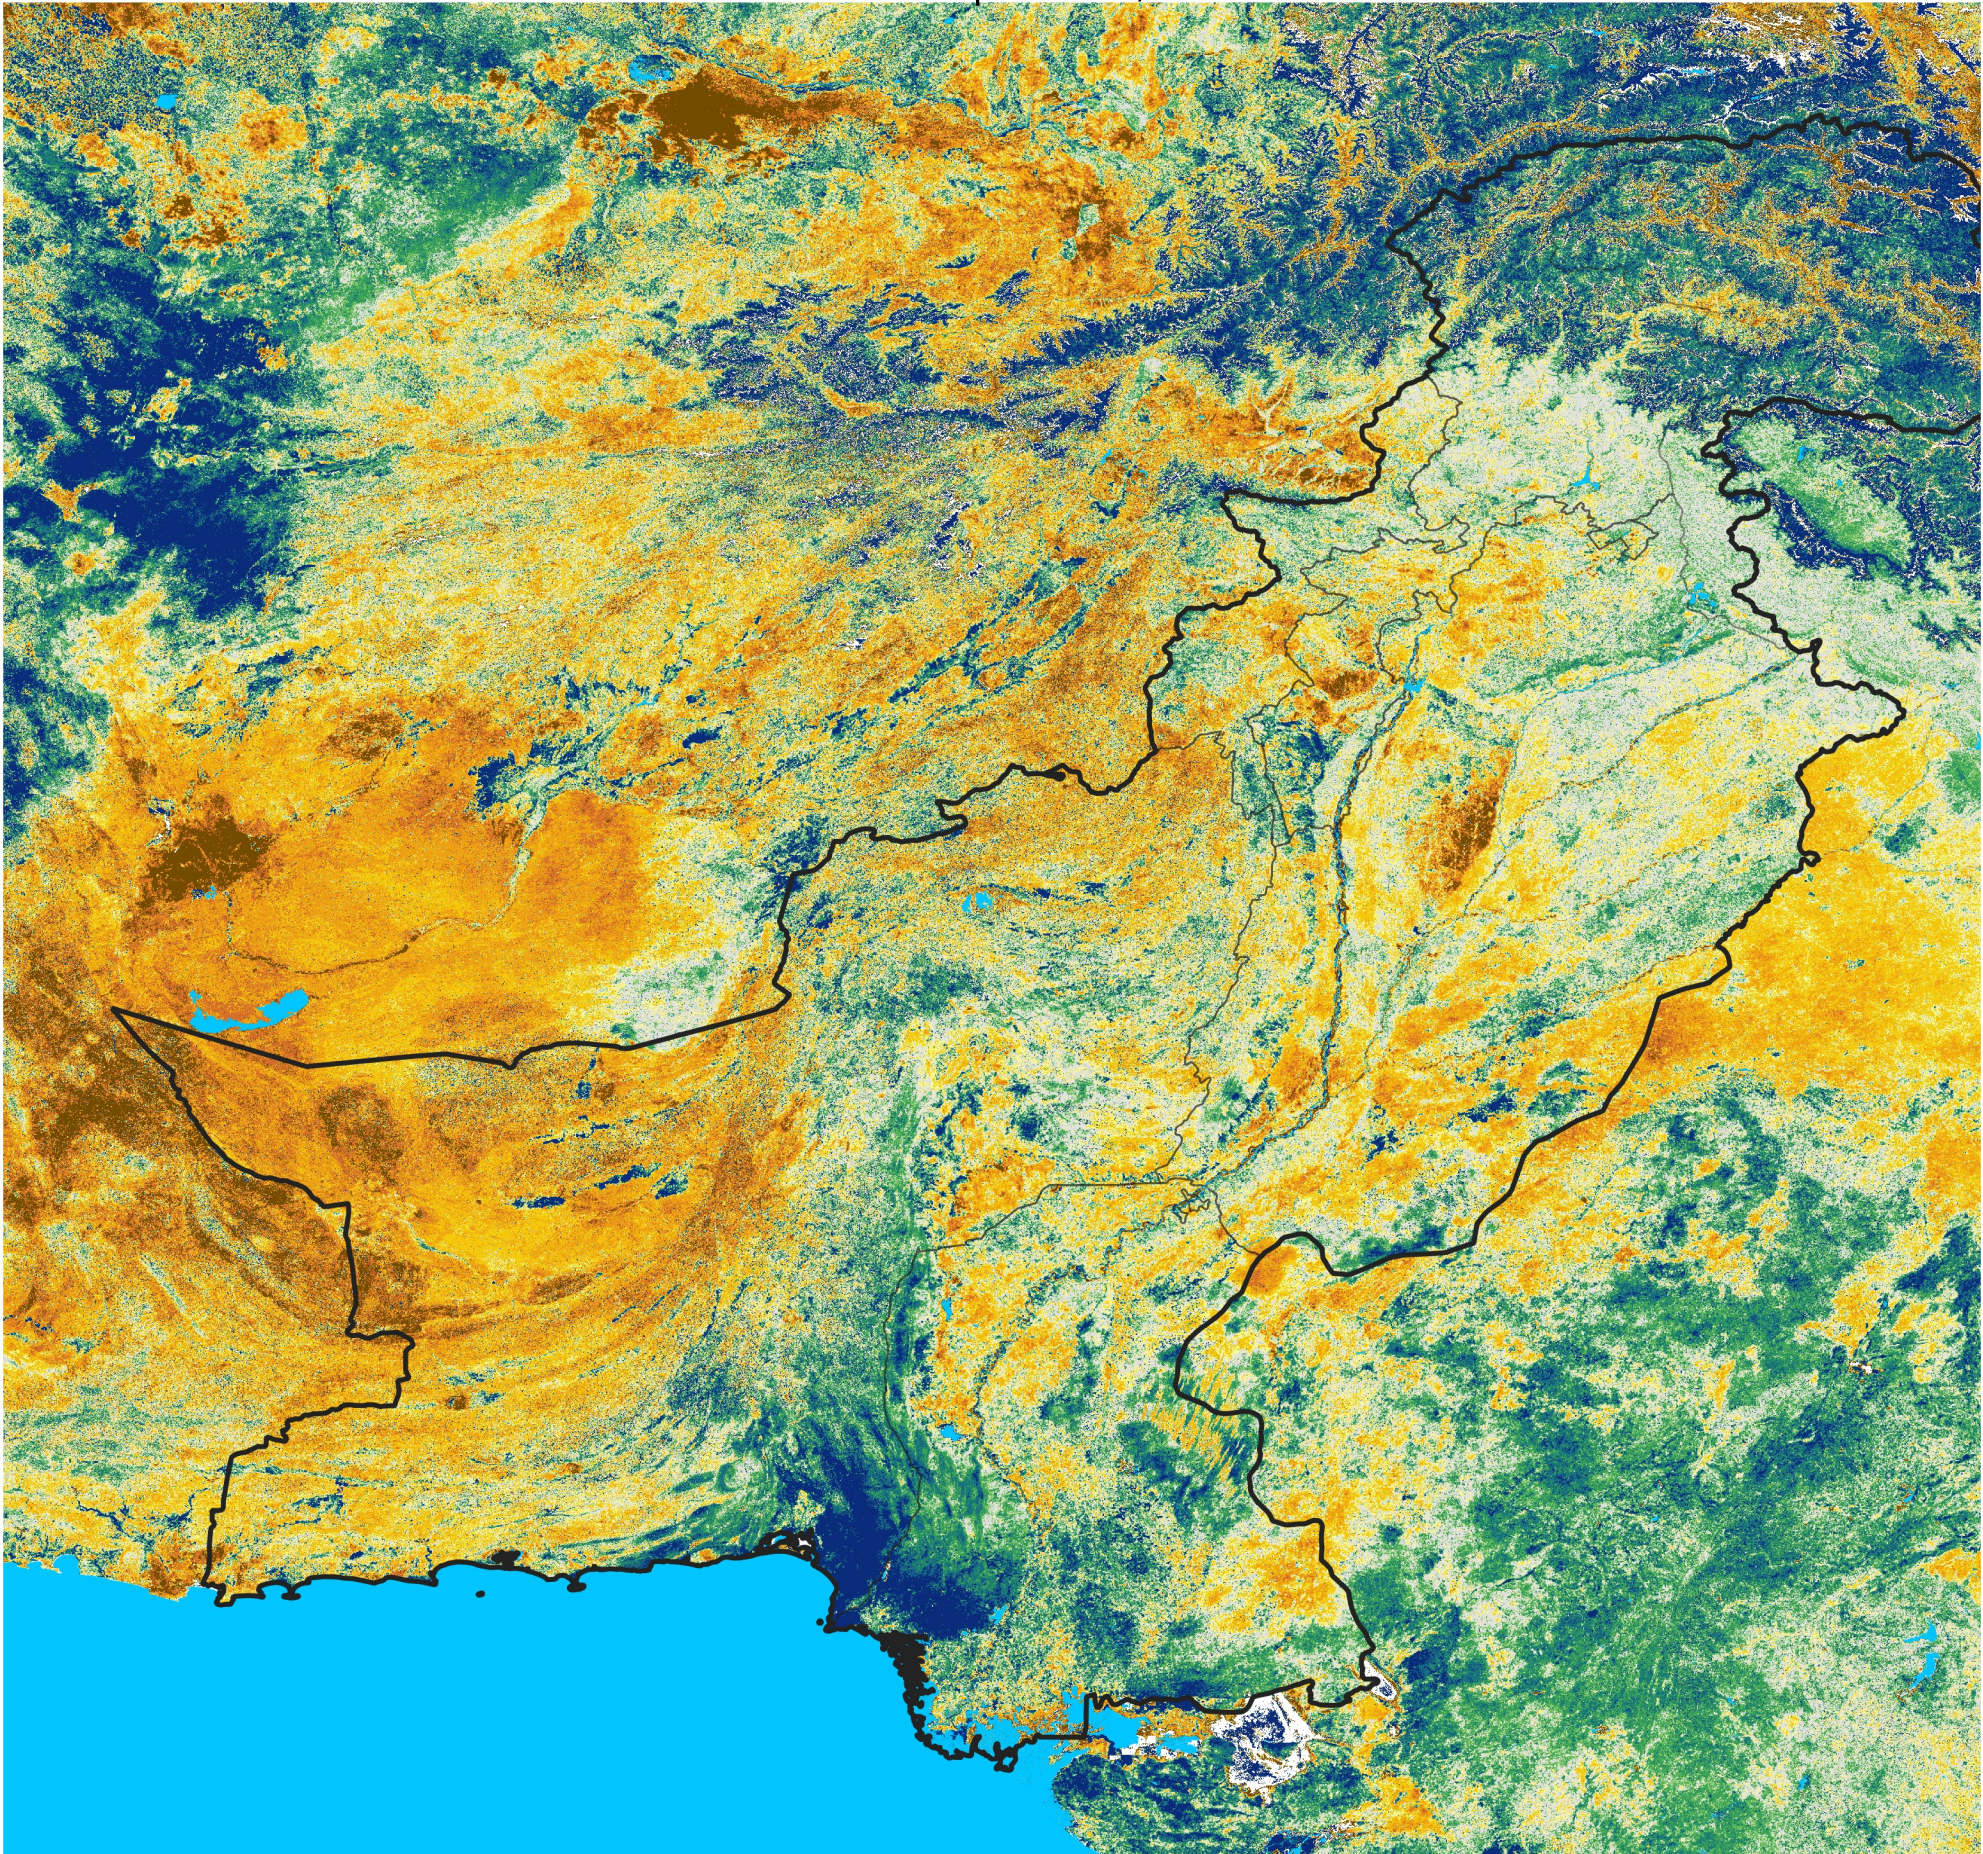

# Pakistan Percent of Mean NDVI

2026 / Mean (2012 - 2021)

Period 21 / Apr 06 - 15, 2026