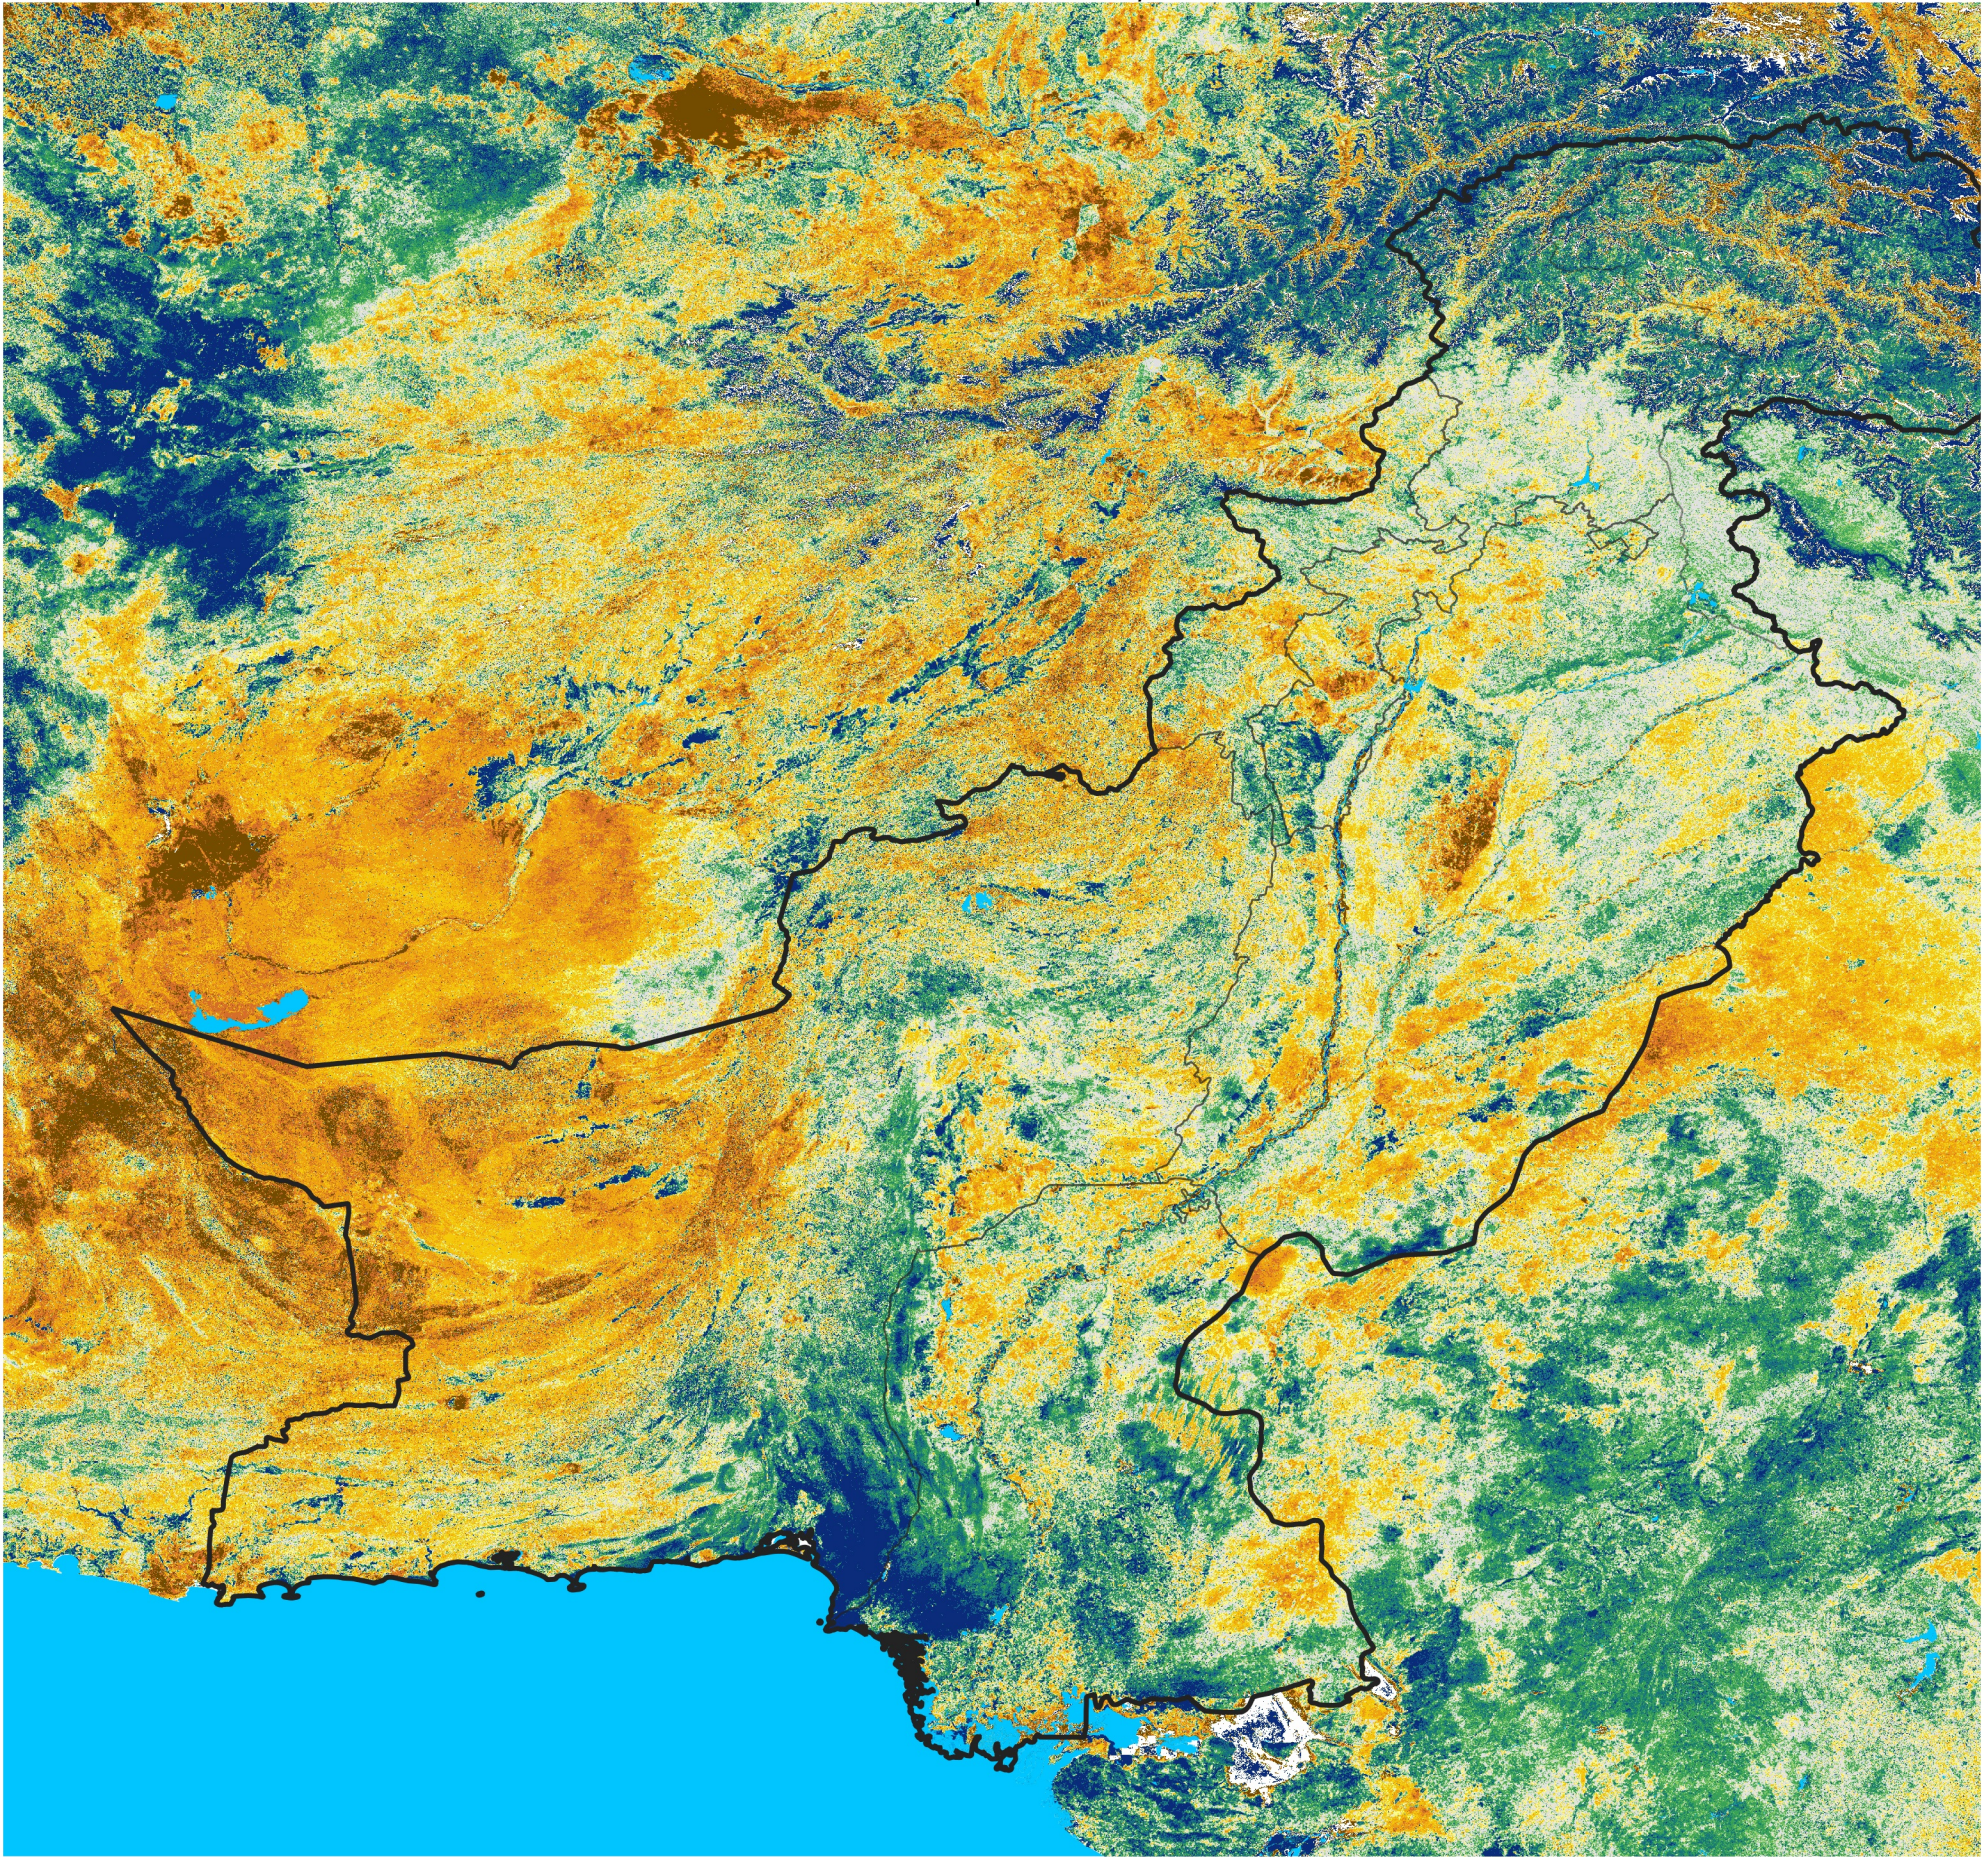

Pakistan Percent of Mean NDVI

2026 / Mean (2012 - 2021)
Period 22 / Apr 11 - 20, 2026

Percent of Normal