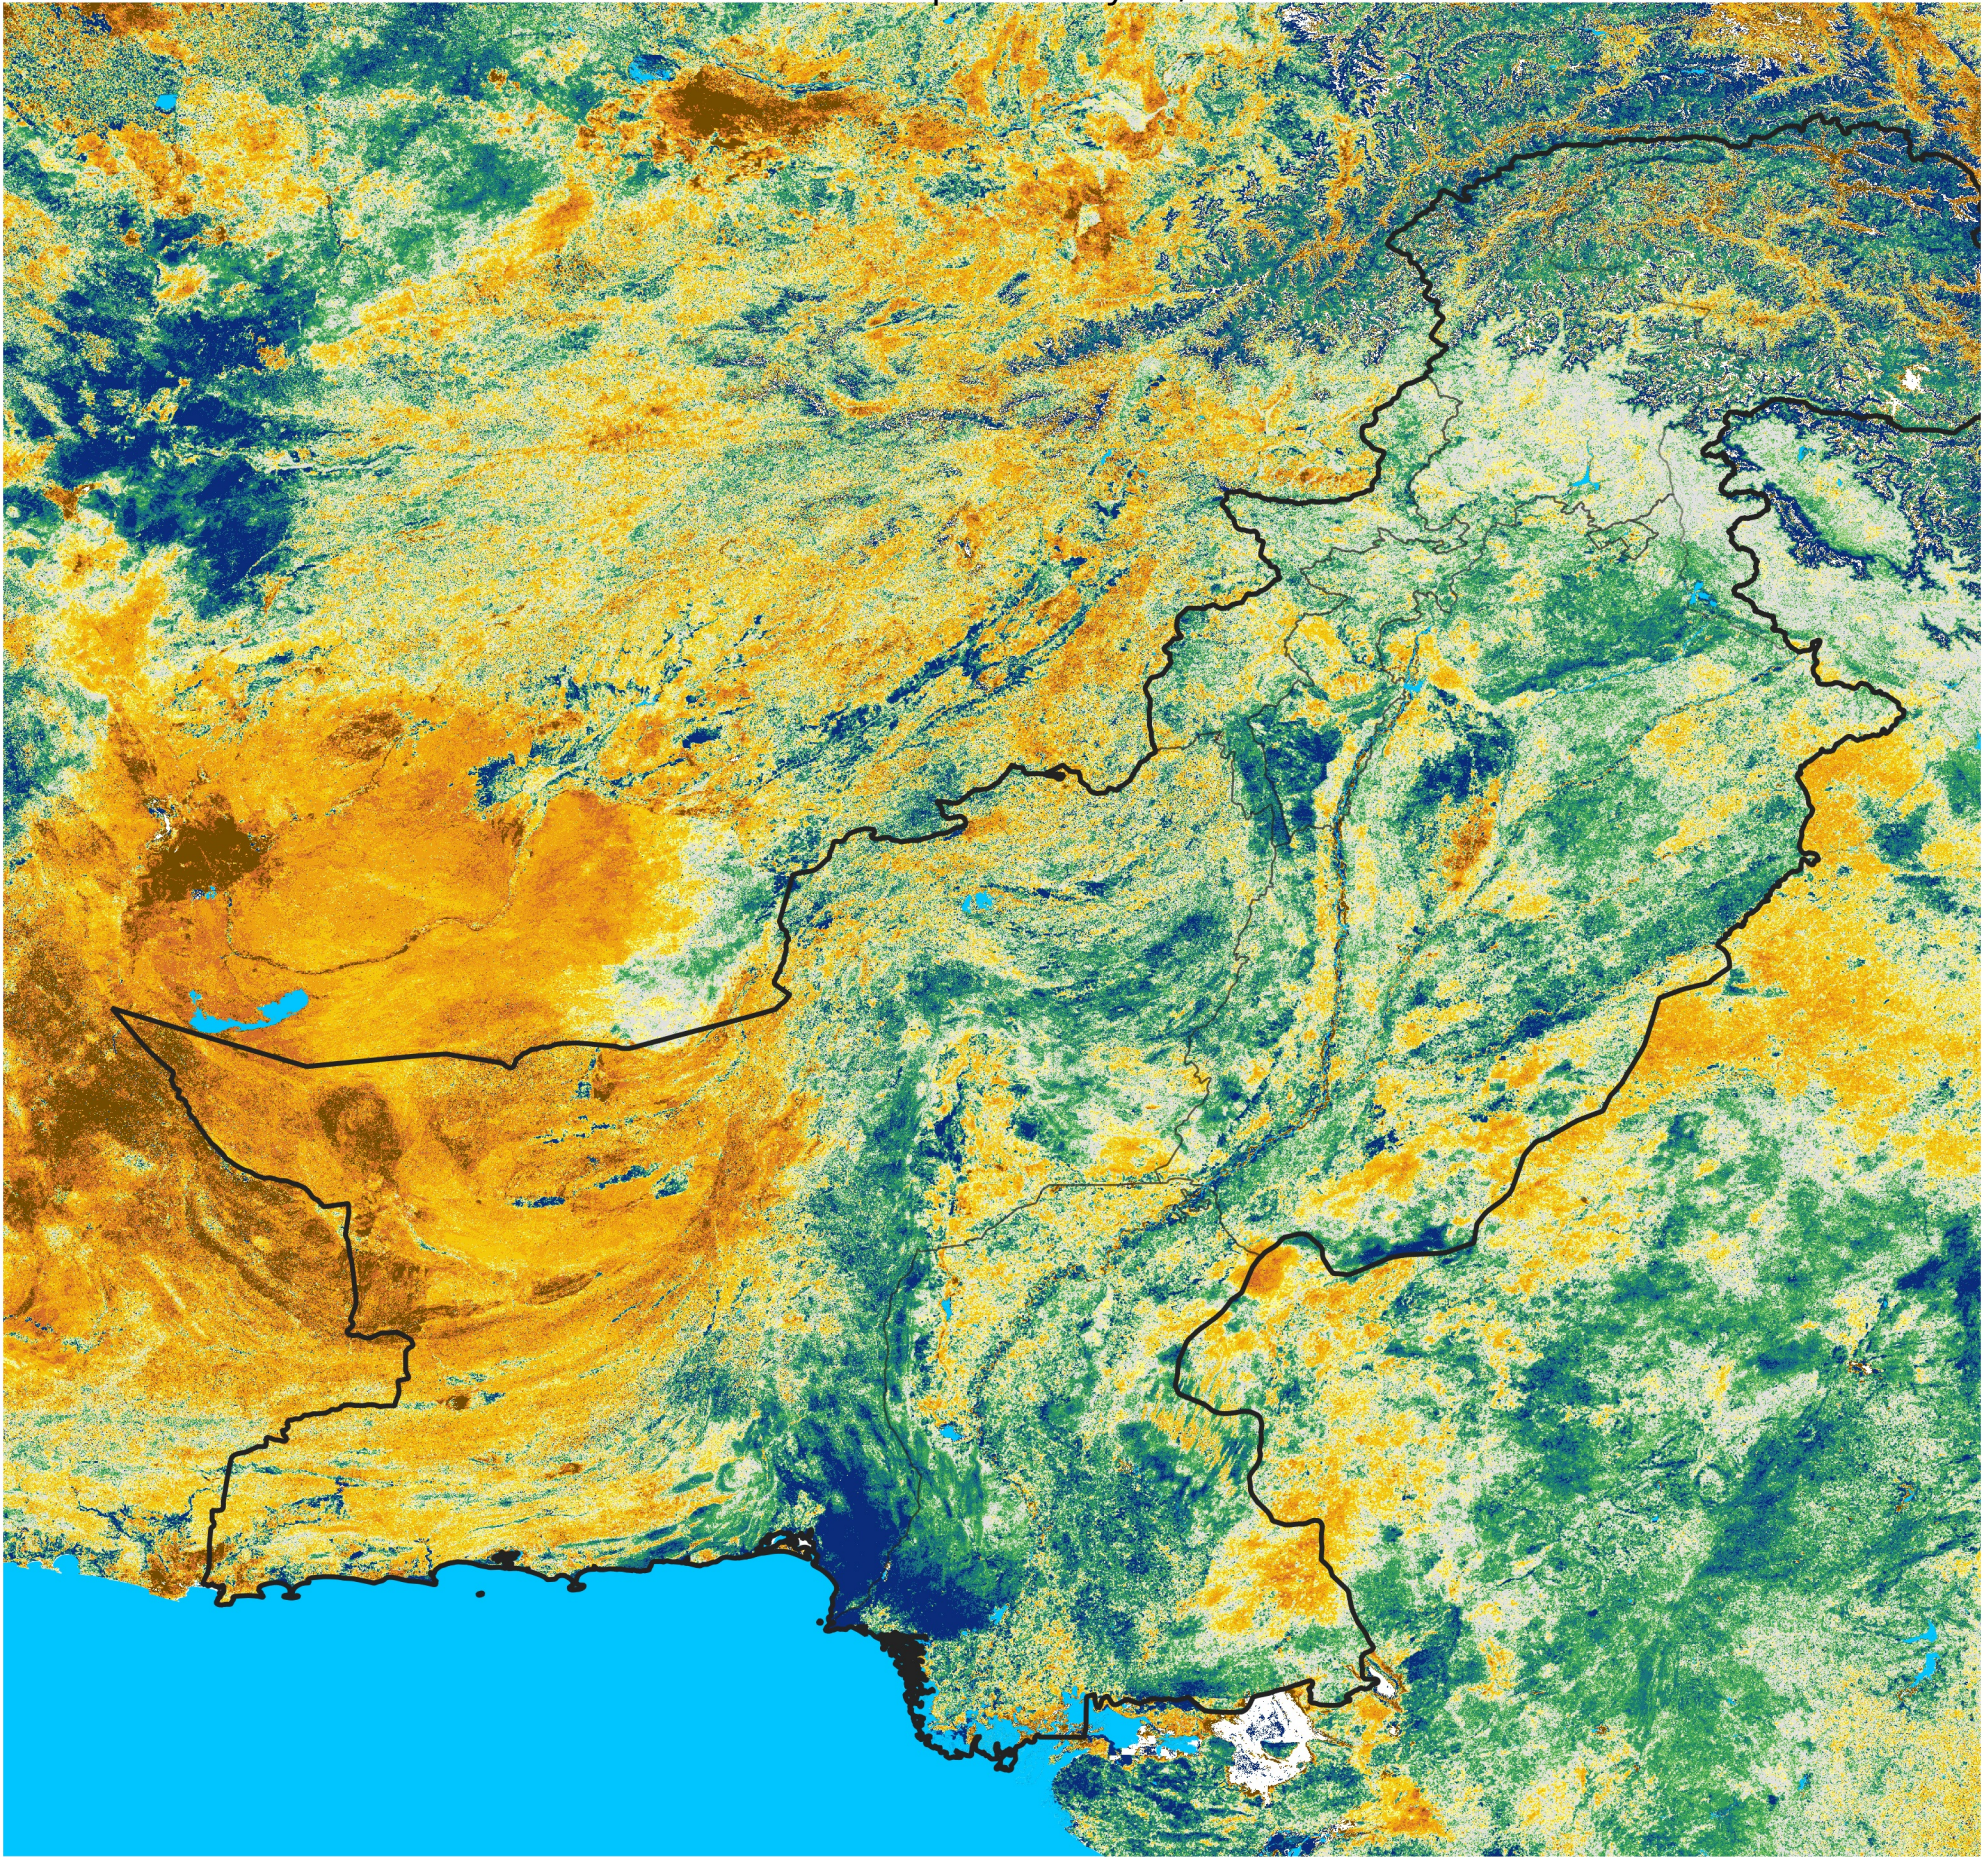

Pakistan Percent of Mean NDVI

2026 / Mean (2012 - 2021)

Period 25 / Apr 26 - May 05, 2026

Percent of Normal