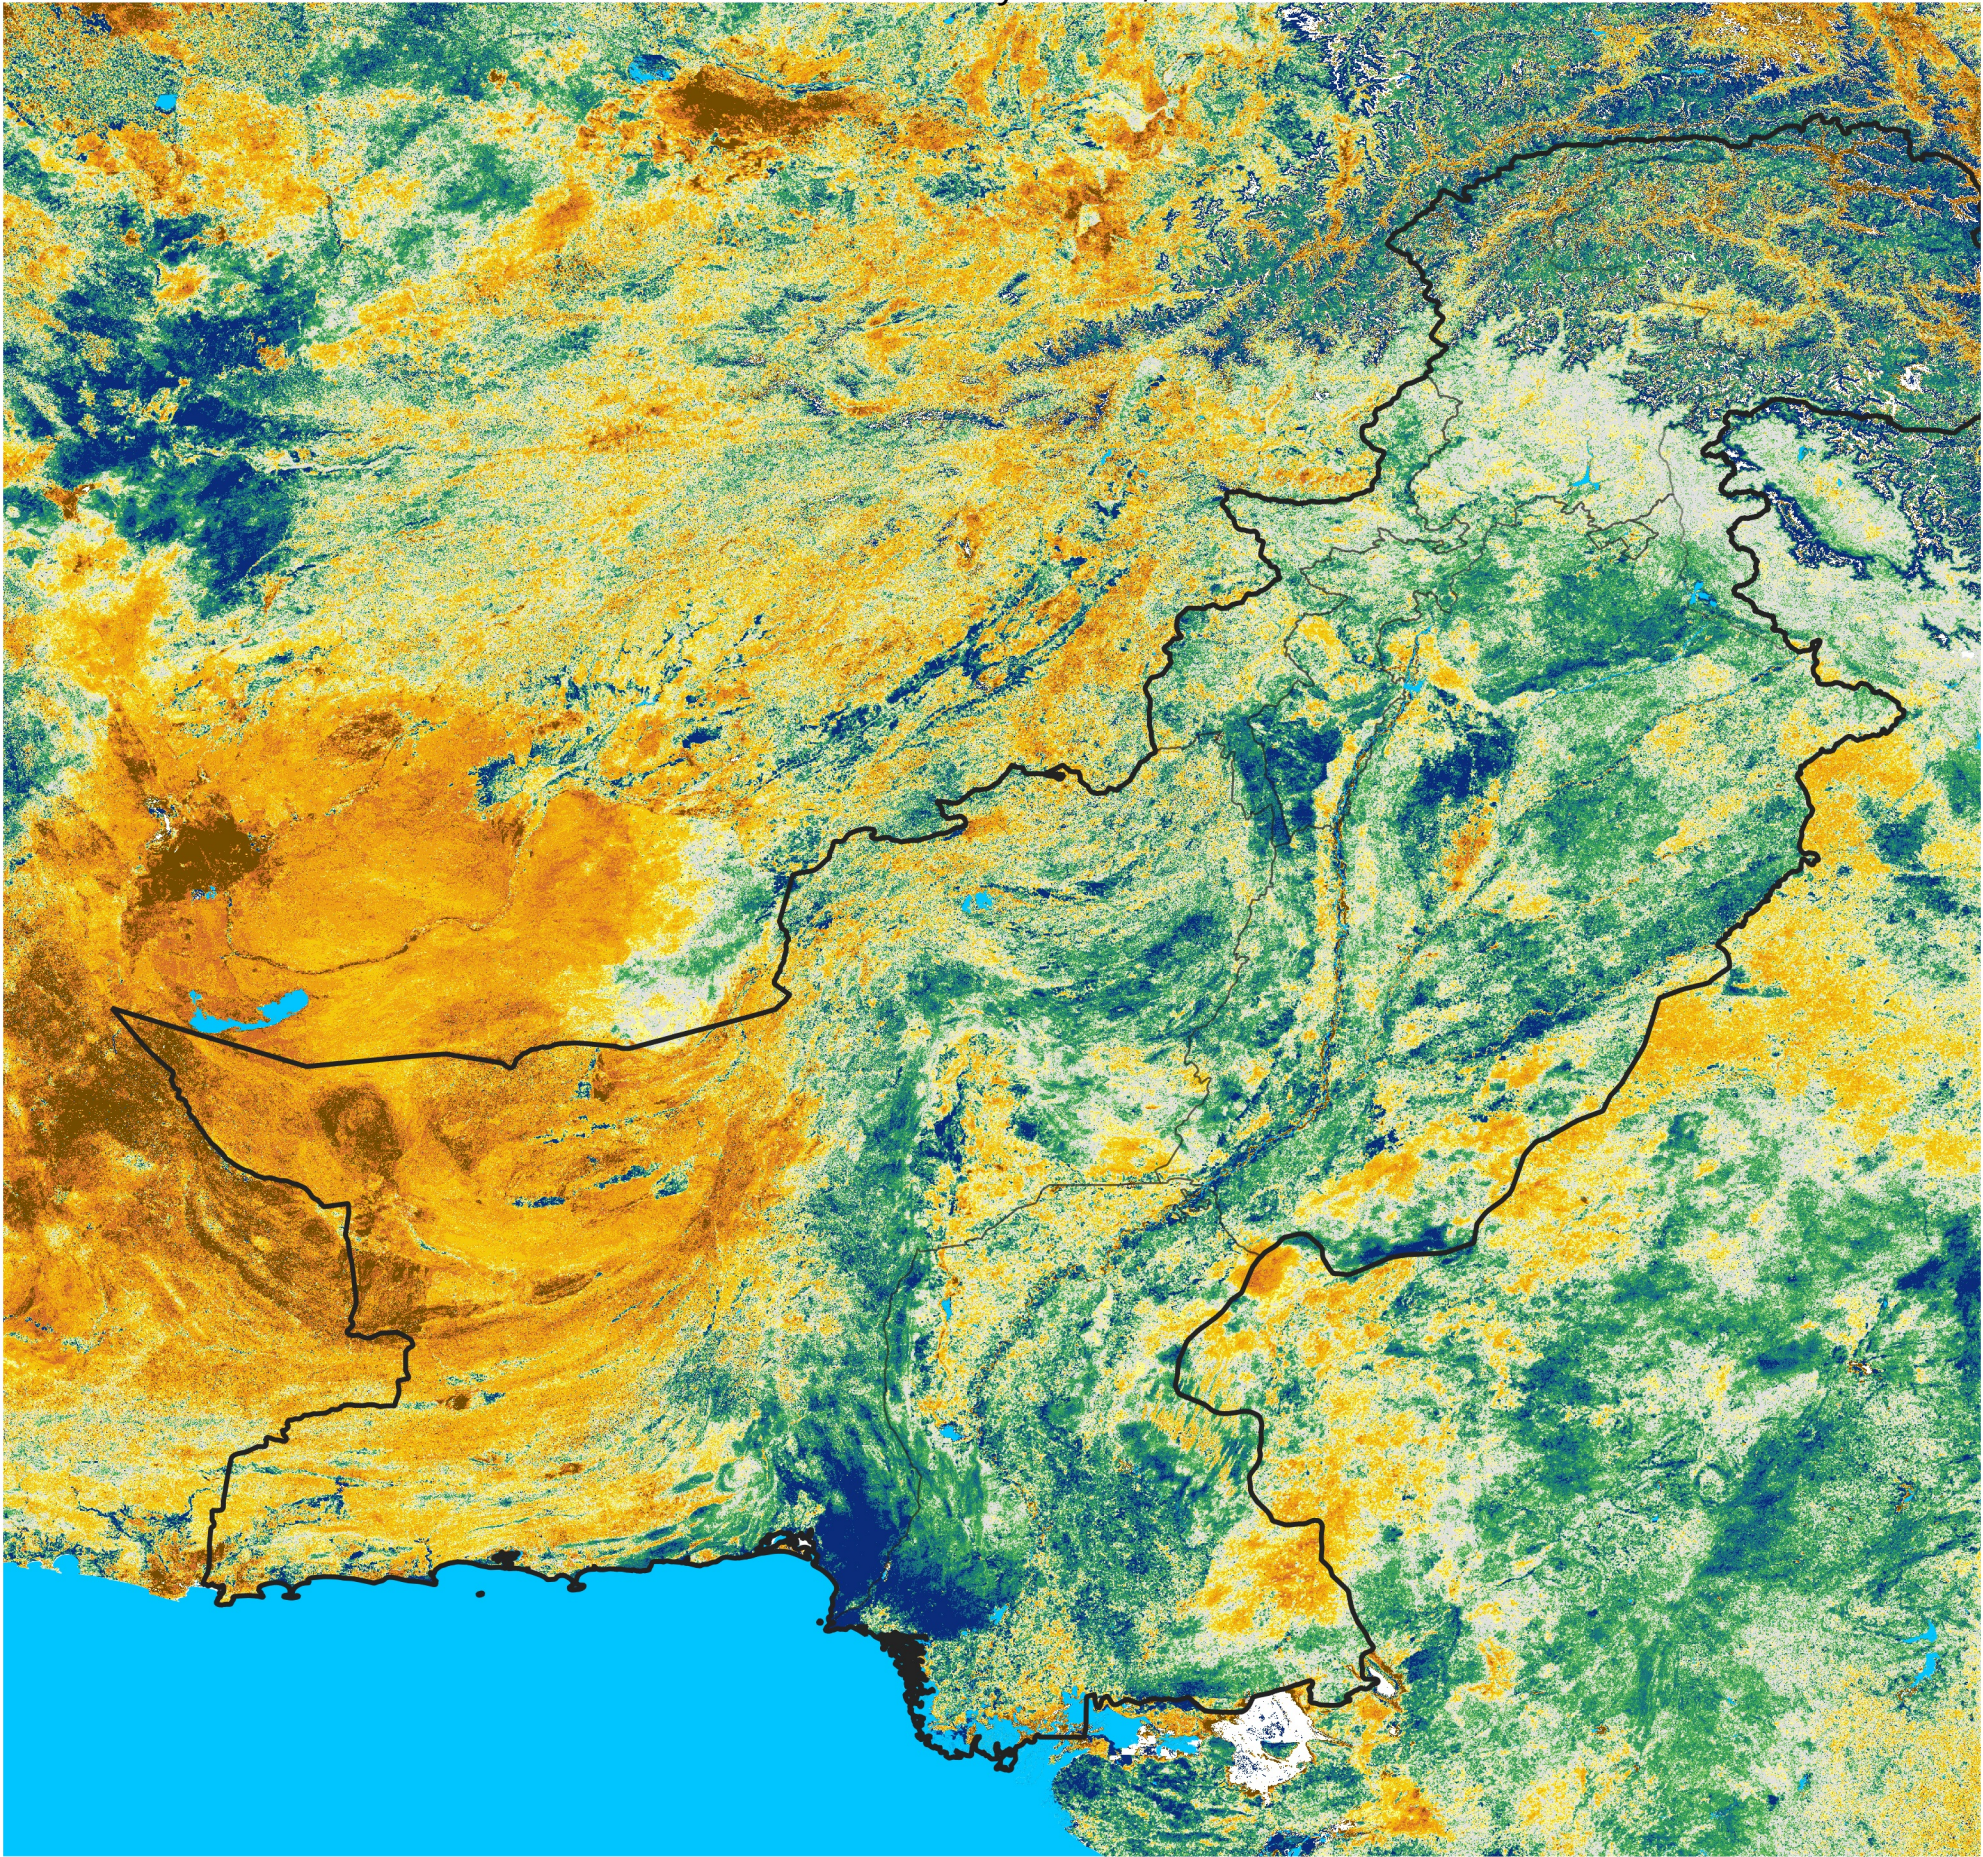

Pakistan Percent of Mean NDVI

2026 / Mean (2012 - 2021)
Period 26 / May 01 - 10, 2026

Percent of Normal