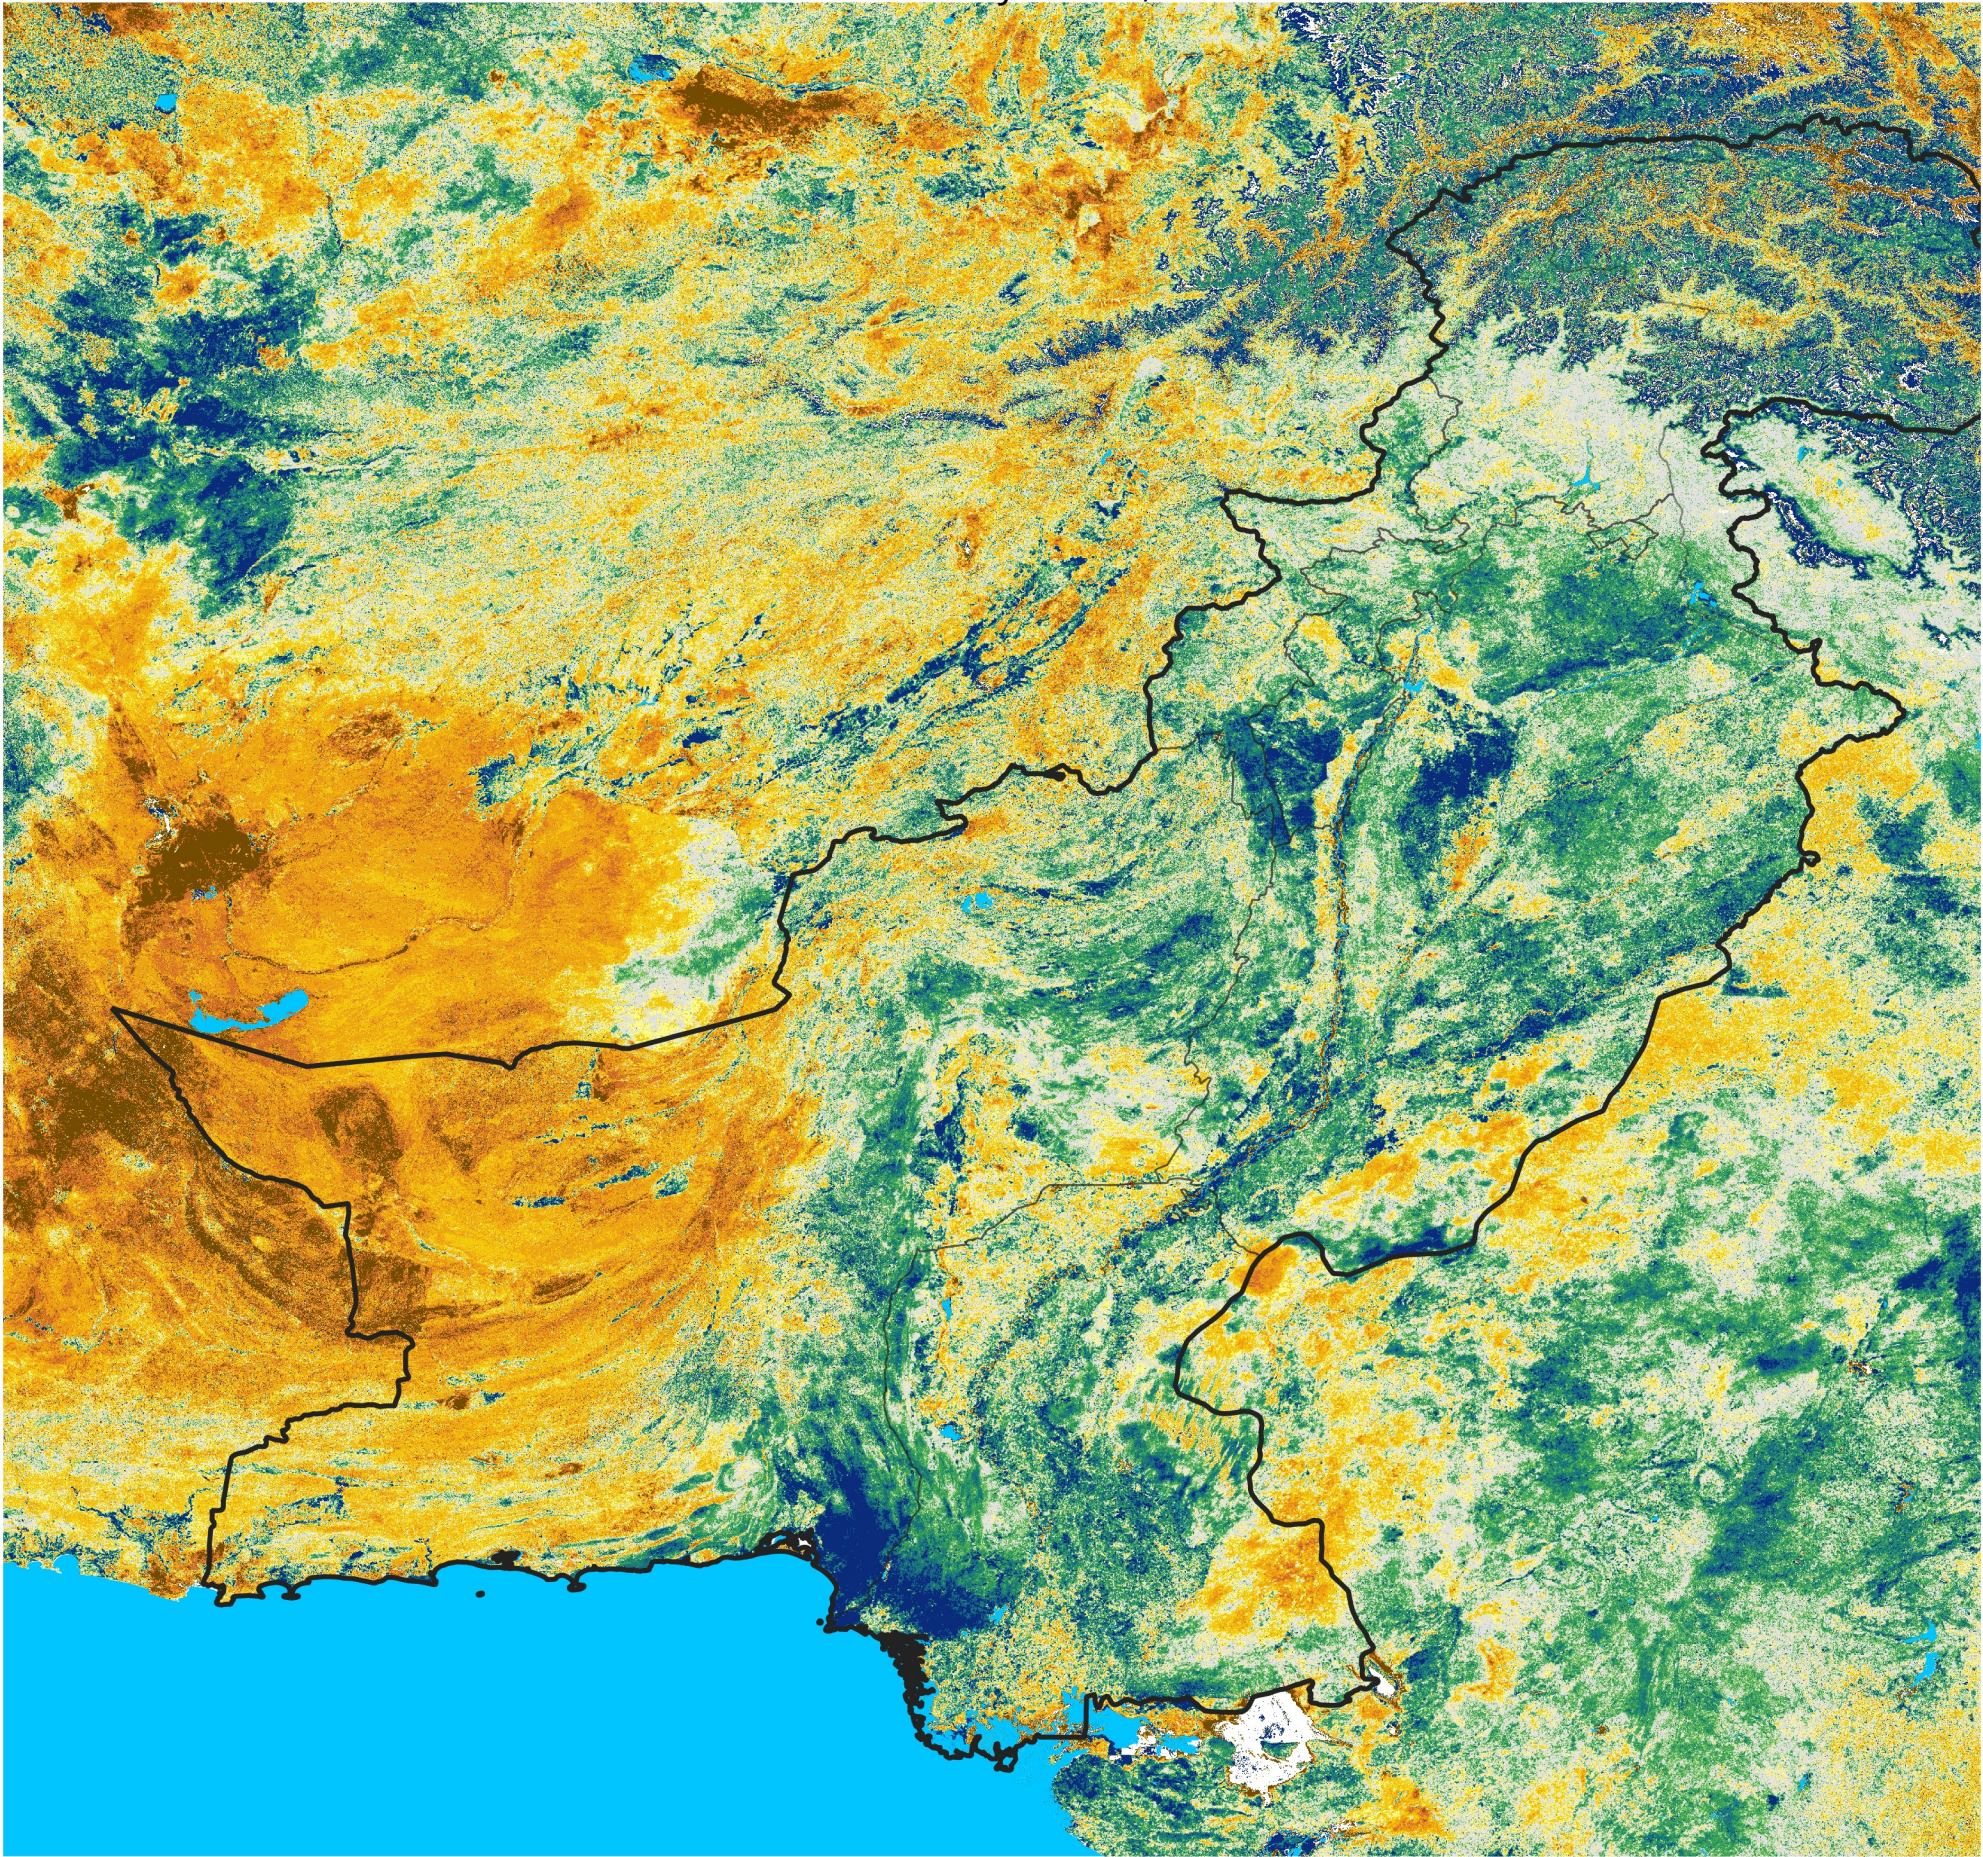

Pakistan Percent of Mean NDVI

2026 / Mean (2012 - 2021)
Period 27 / May 06 - 15, 2026

Percent of Normal