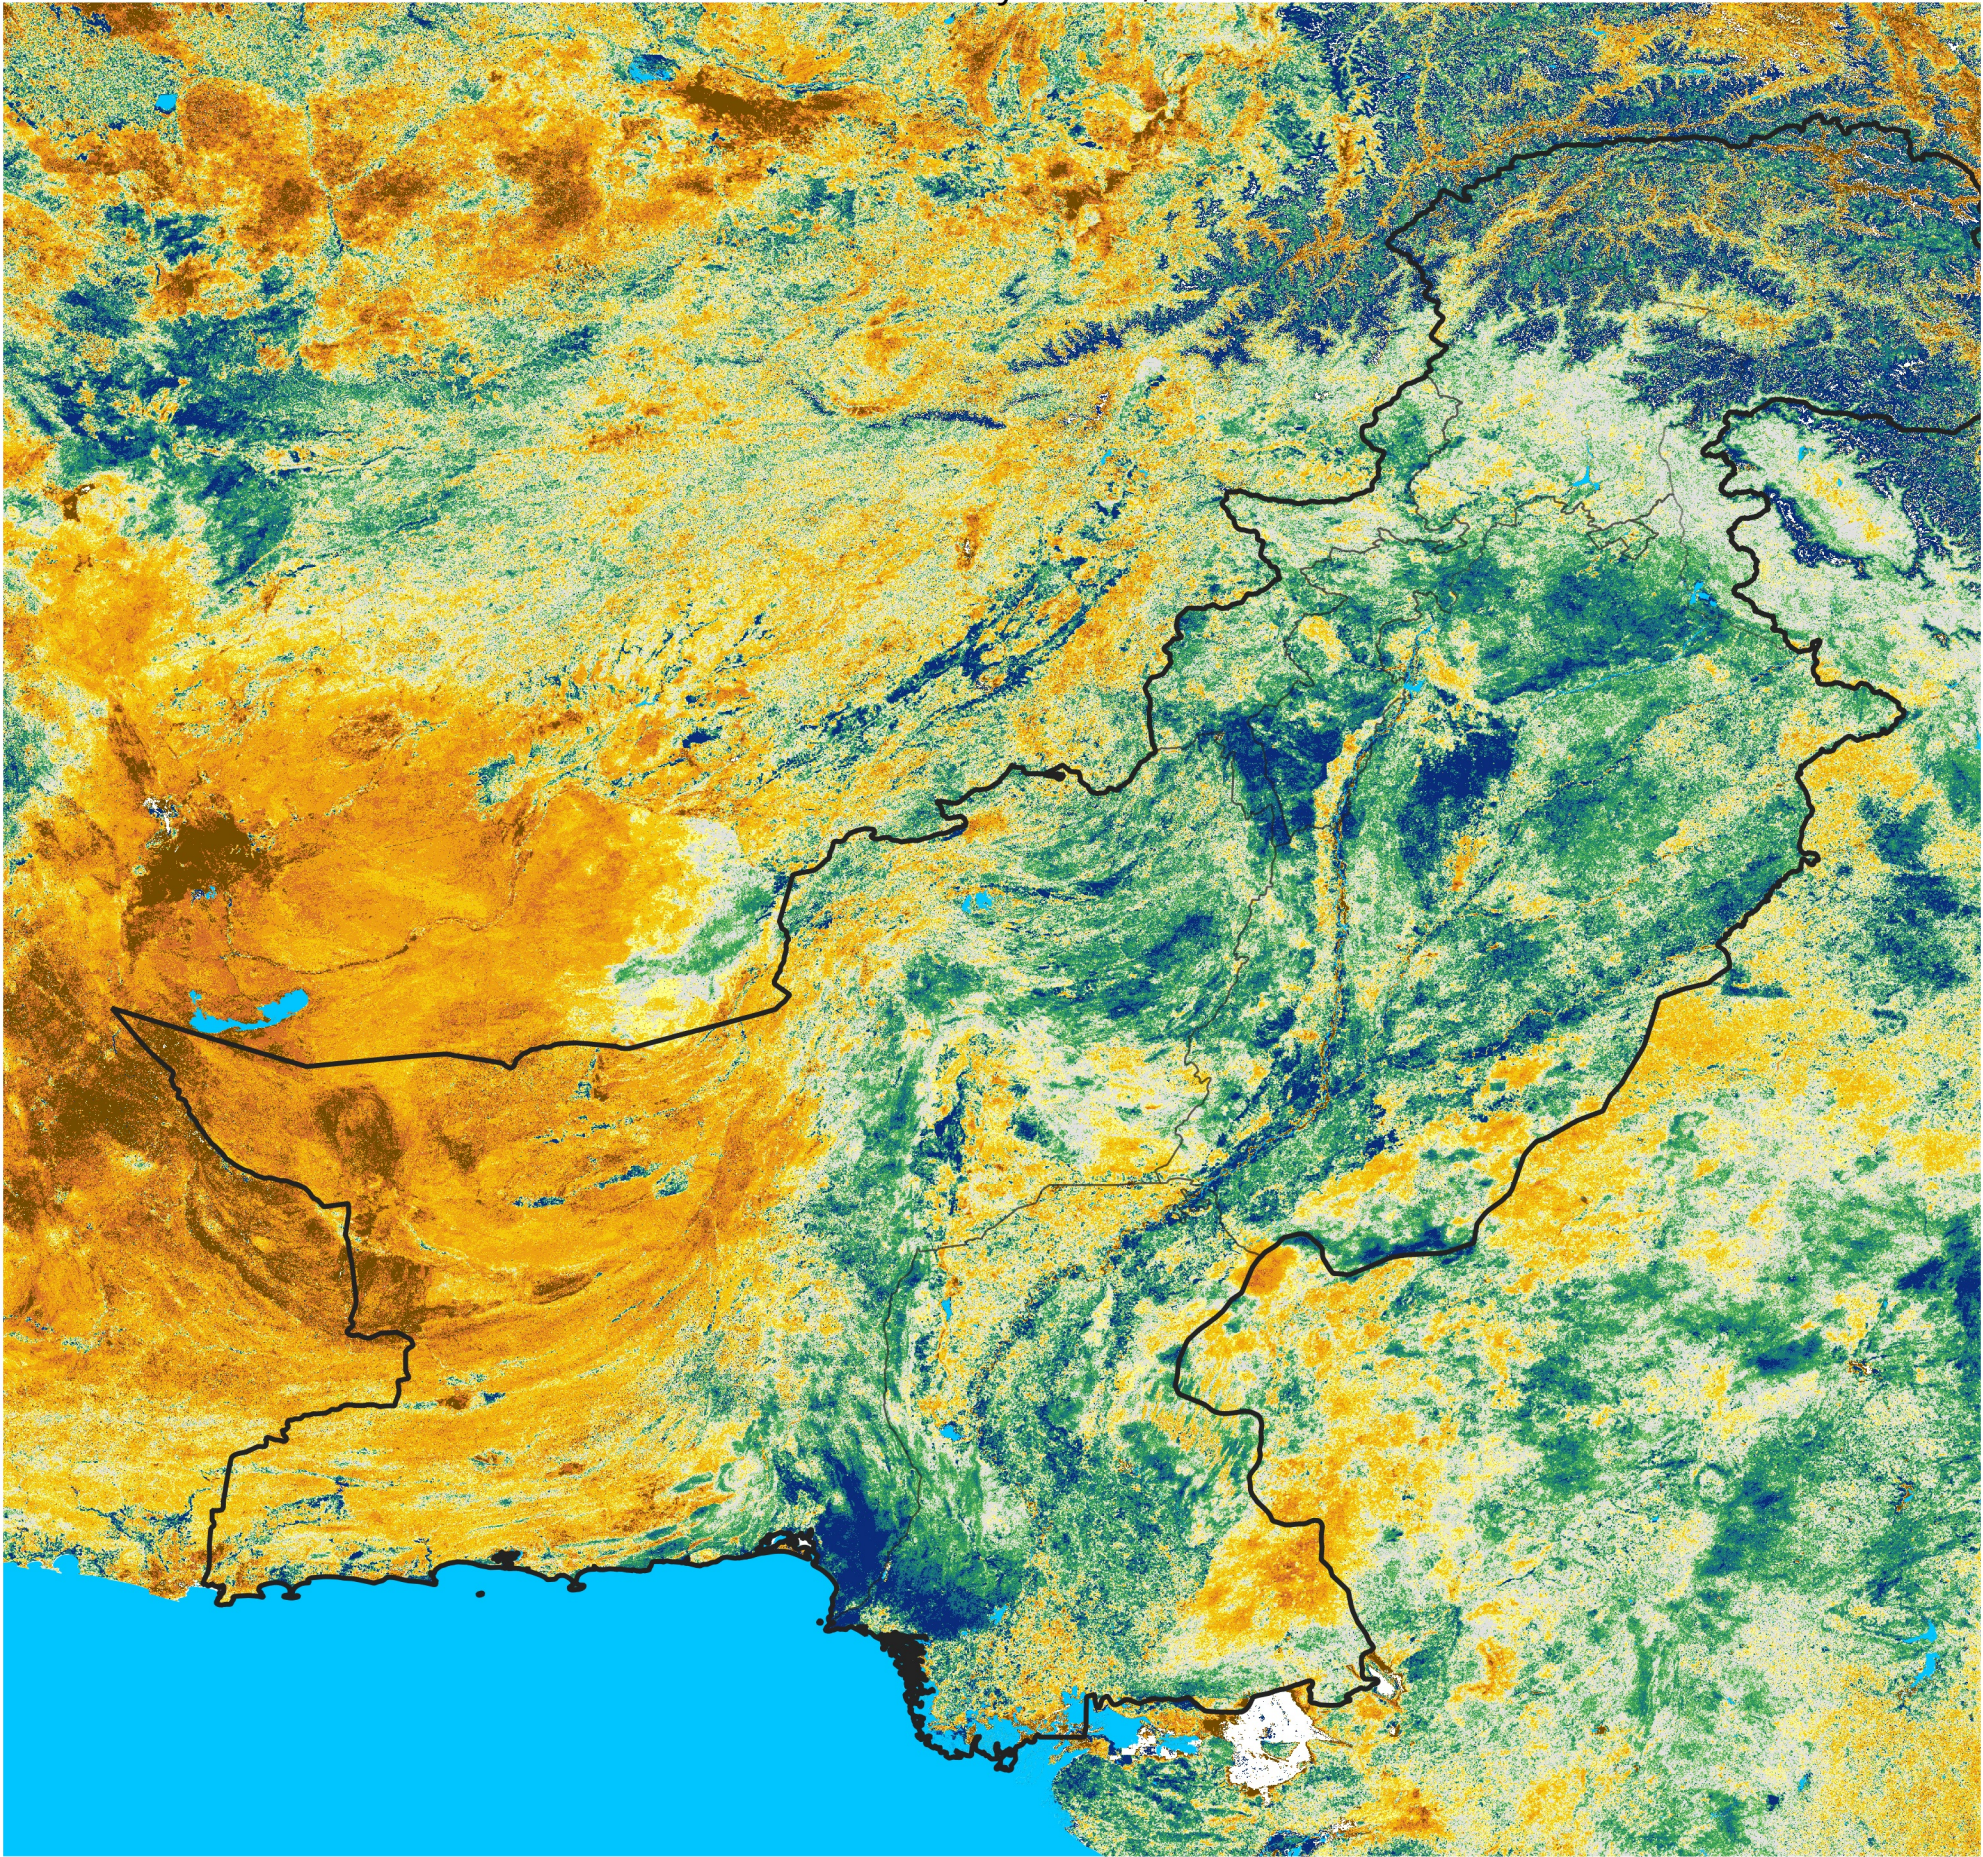

Pakistan Percent of Mean NDVI

2026 / Mean (2012 - 2021)
Period 29 / May 16 - 25, 2026

Percent of Normal