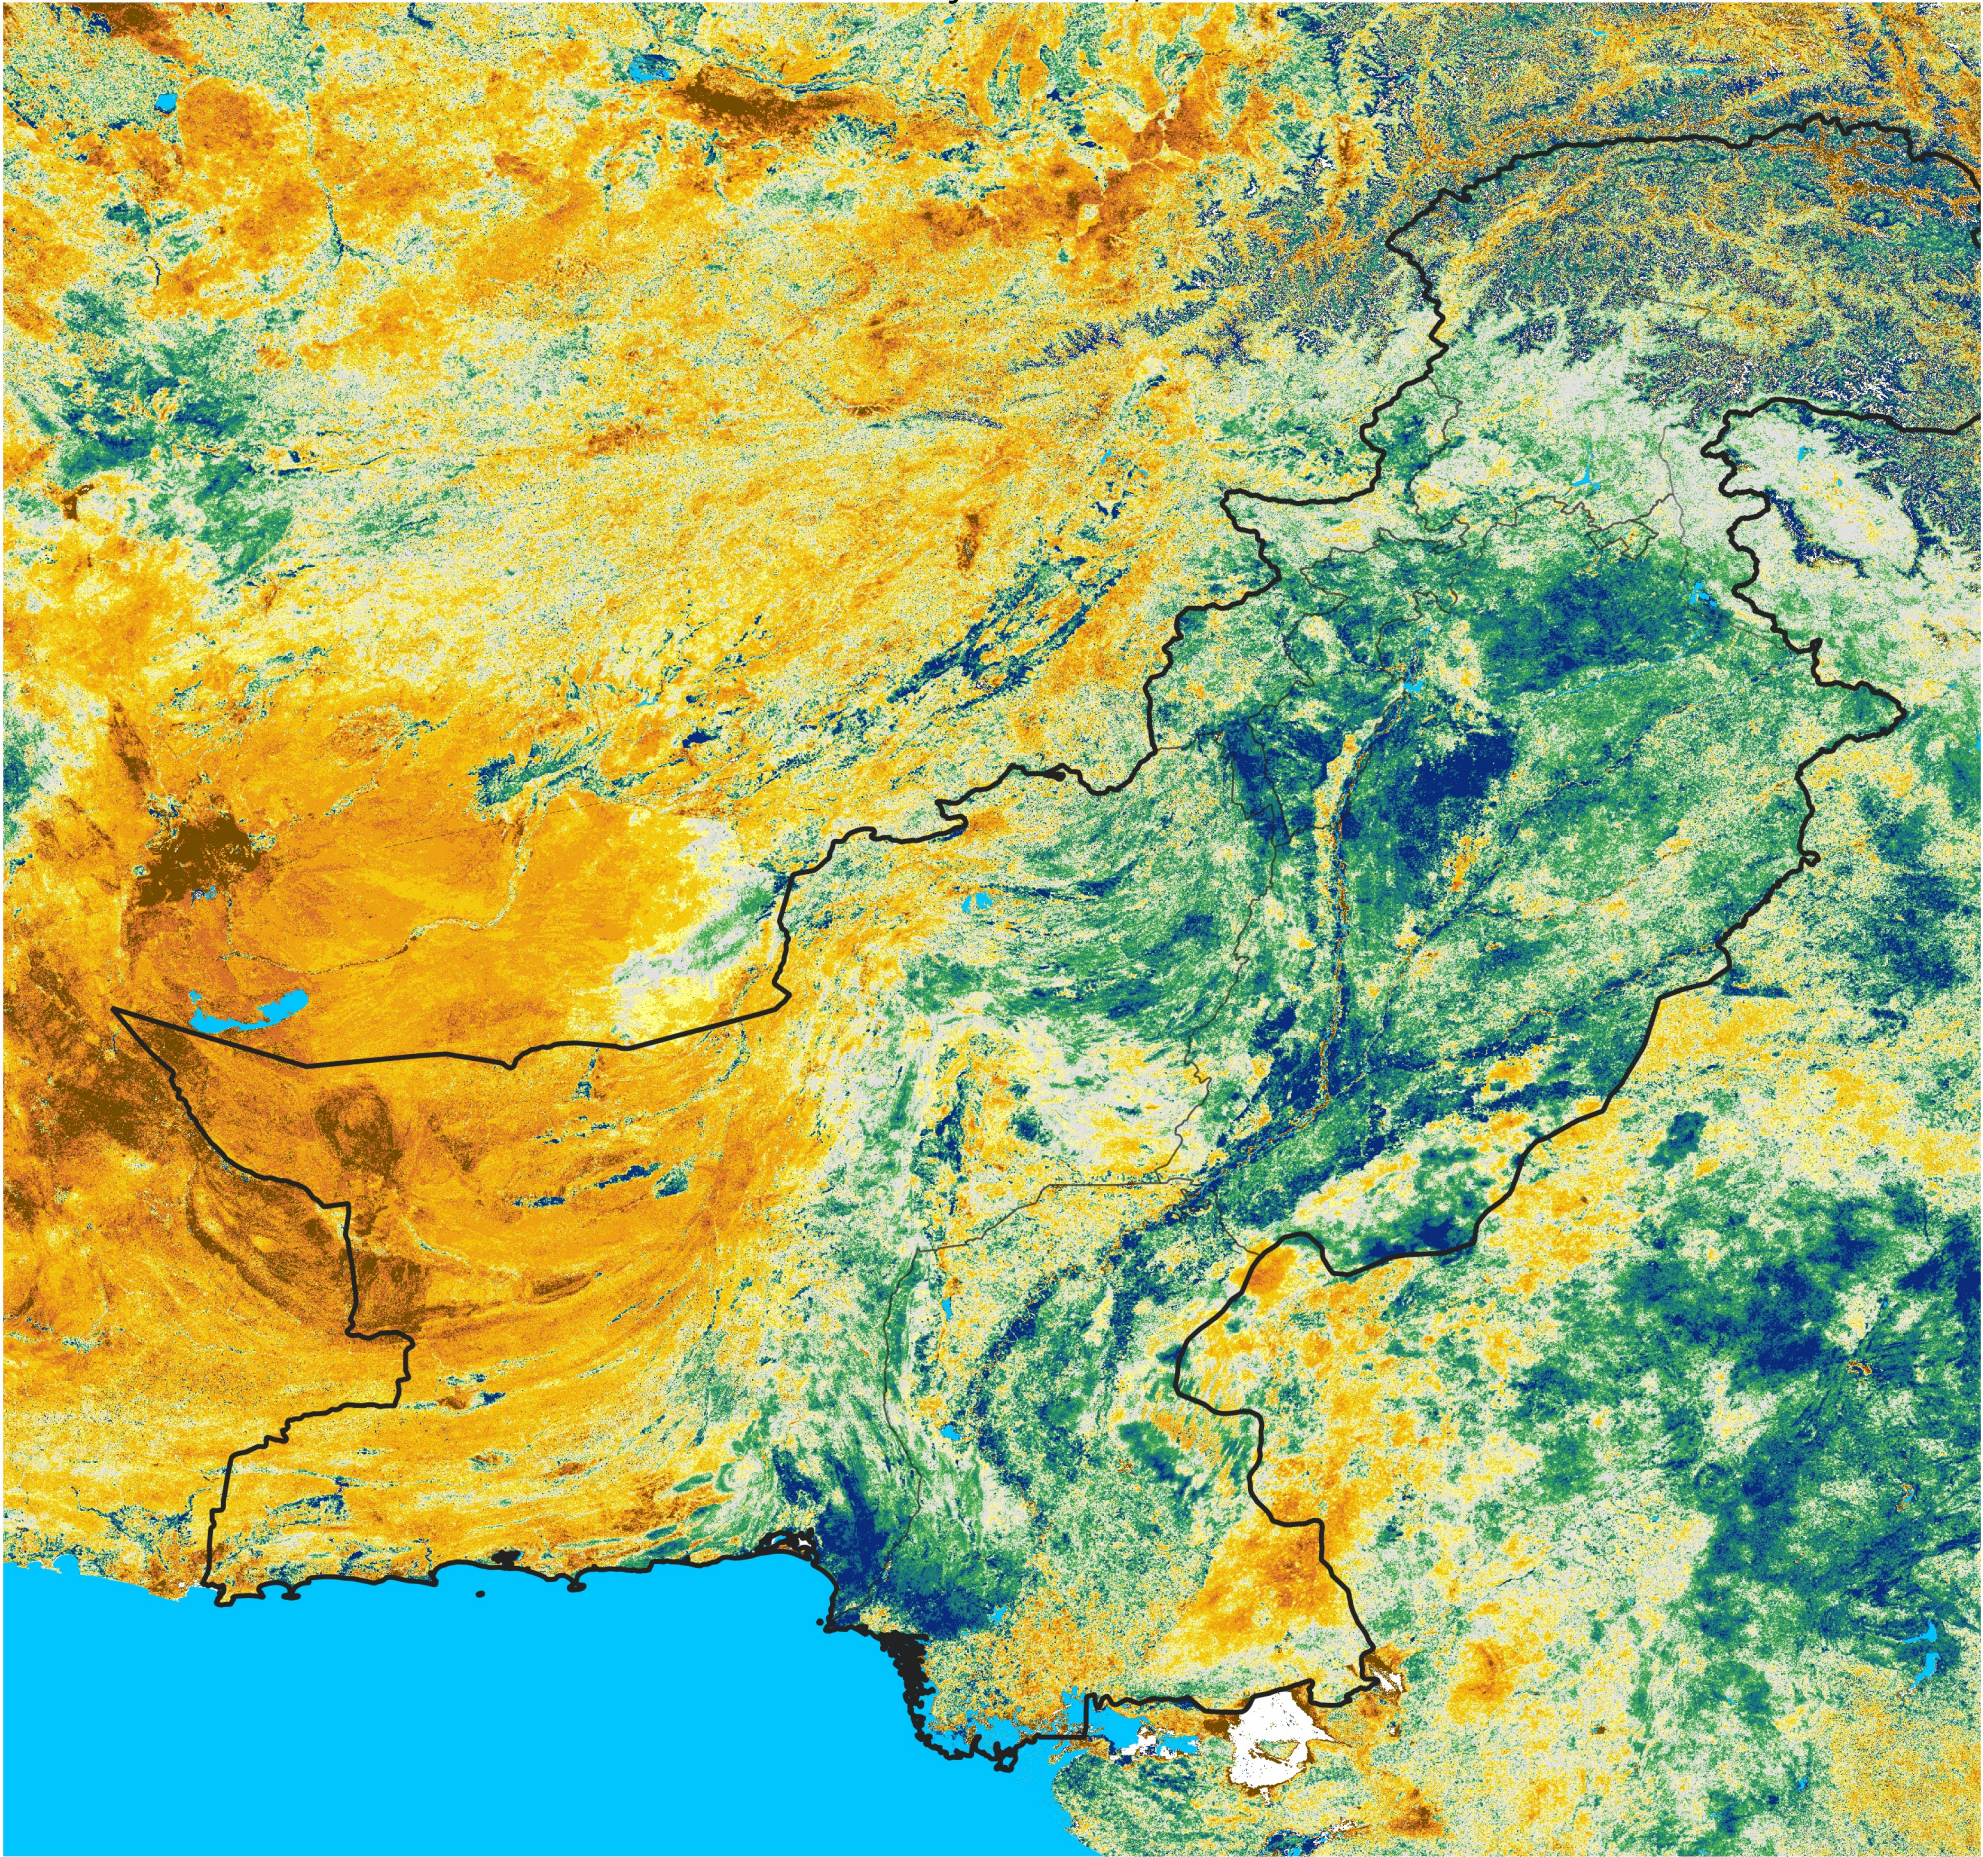

Pakistan Percent of Mean NDVI

2026 / Mean (2012 - 2021)

Period 32 / Jun 01 - 10, 2026

Percent of Normal