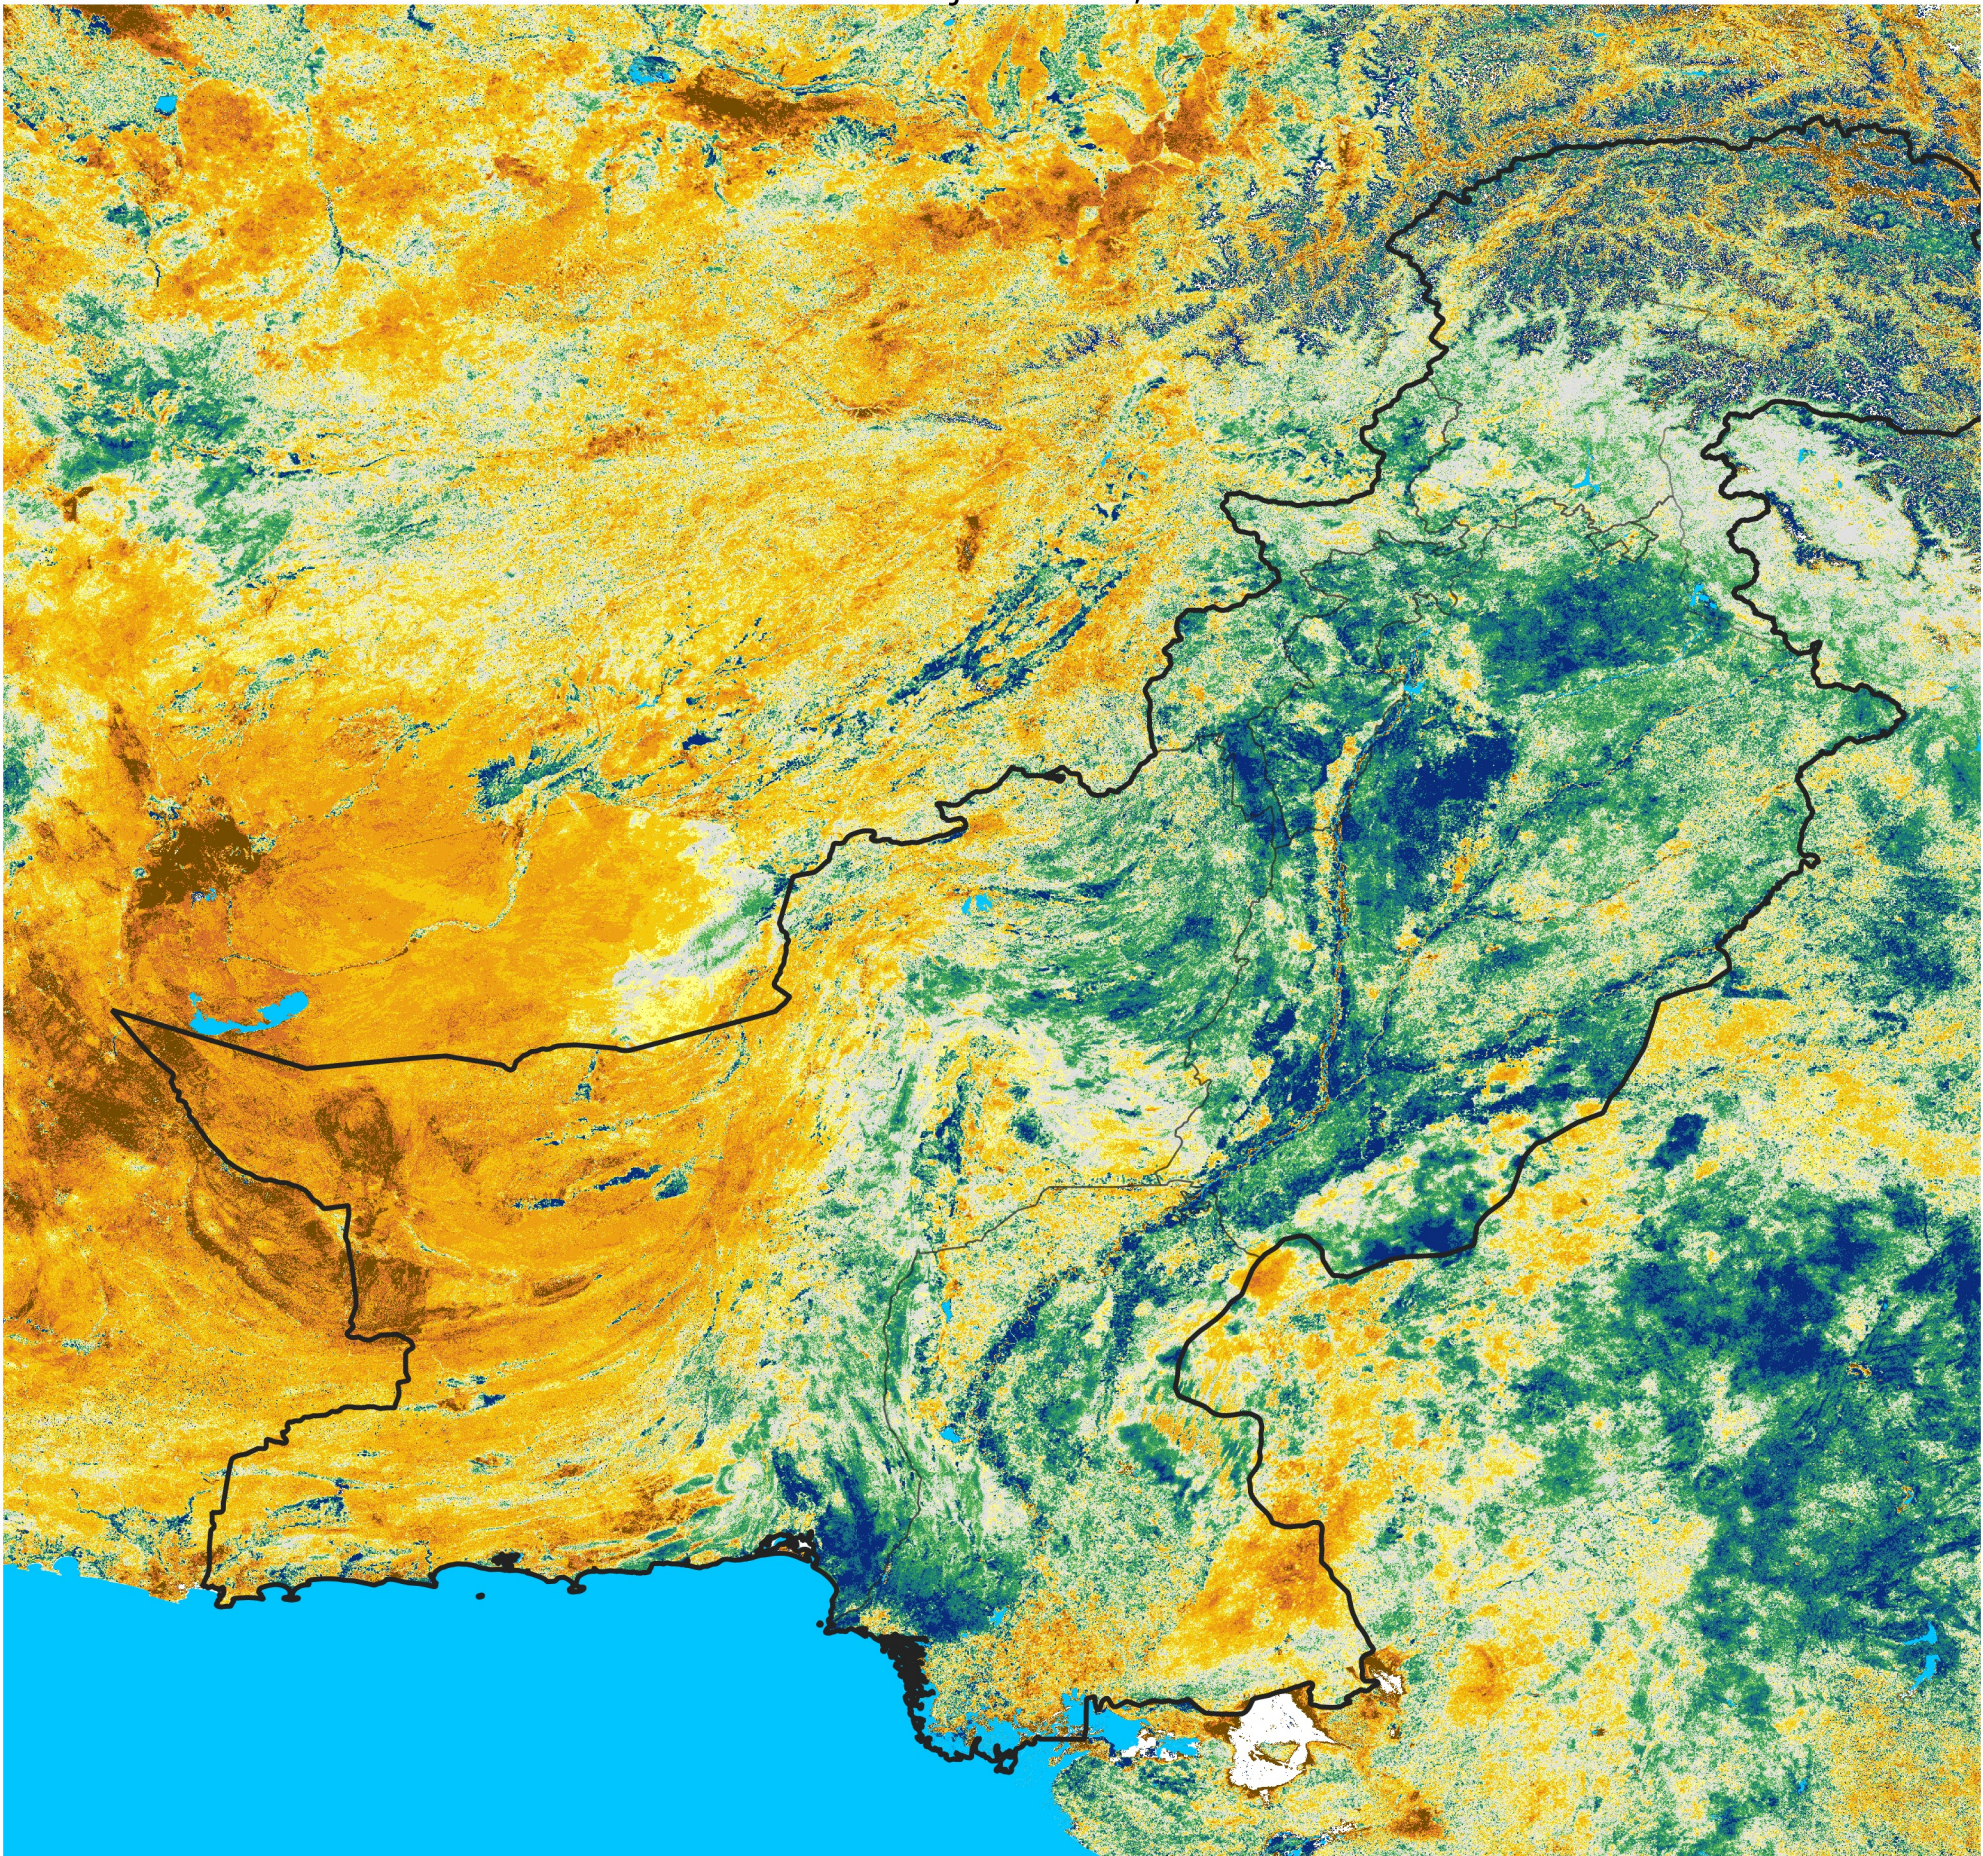

Pakistan Percent of Mean NDVI

2026 / Mean (2012 - 2021)

Period 33 / Jun 06 - 15, 2026

Percent of Normal