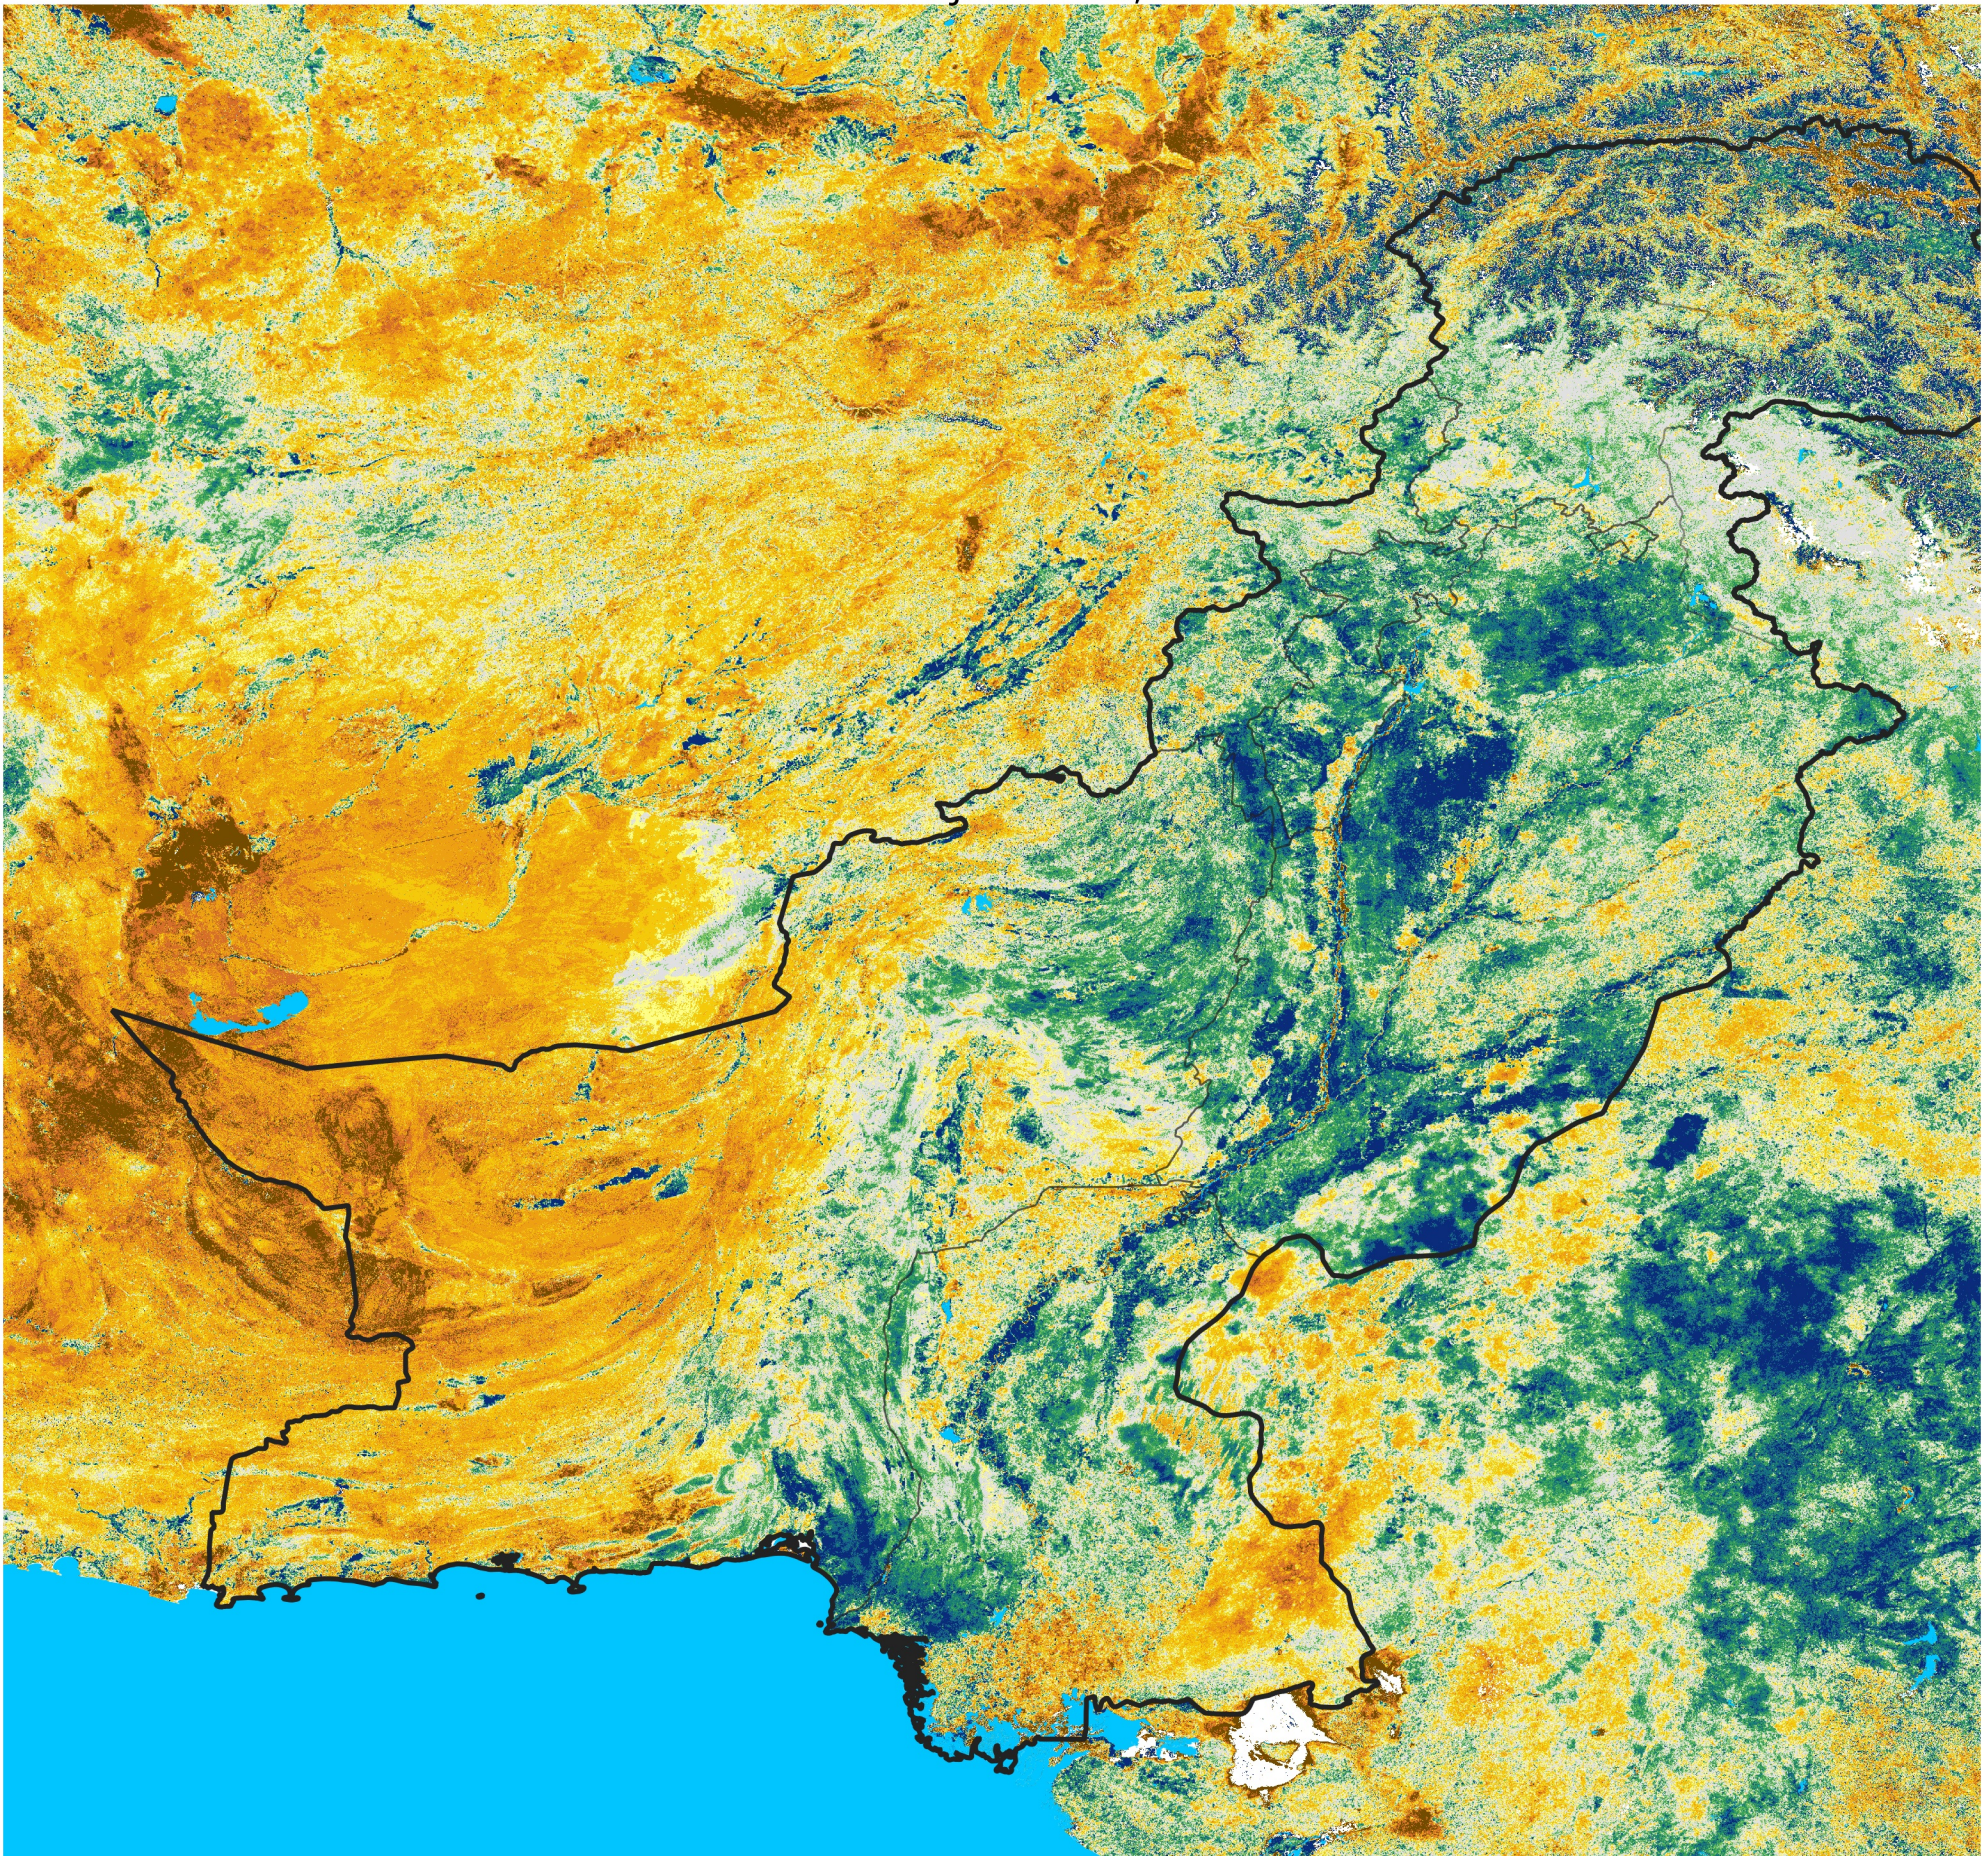

Pakistan Percent of Mean NDVI

2026 / Mean (2012 - 2021)

Period 34 / Jun 11 - 20, 2026

Percent of Normal