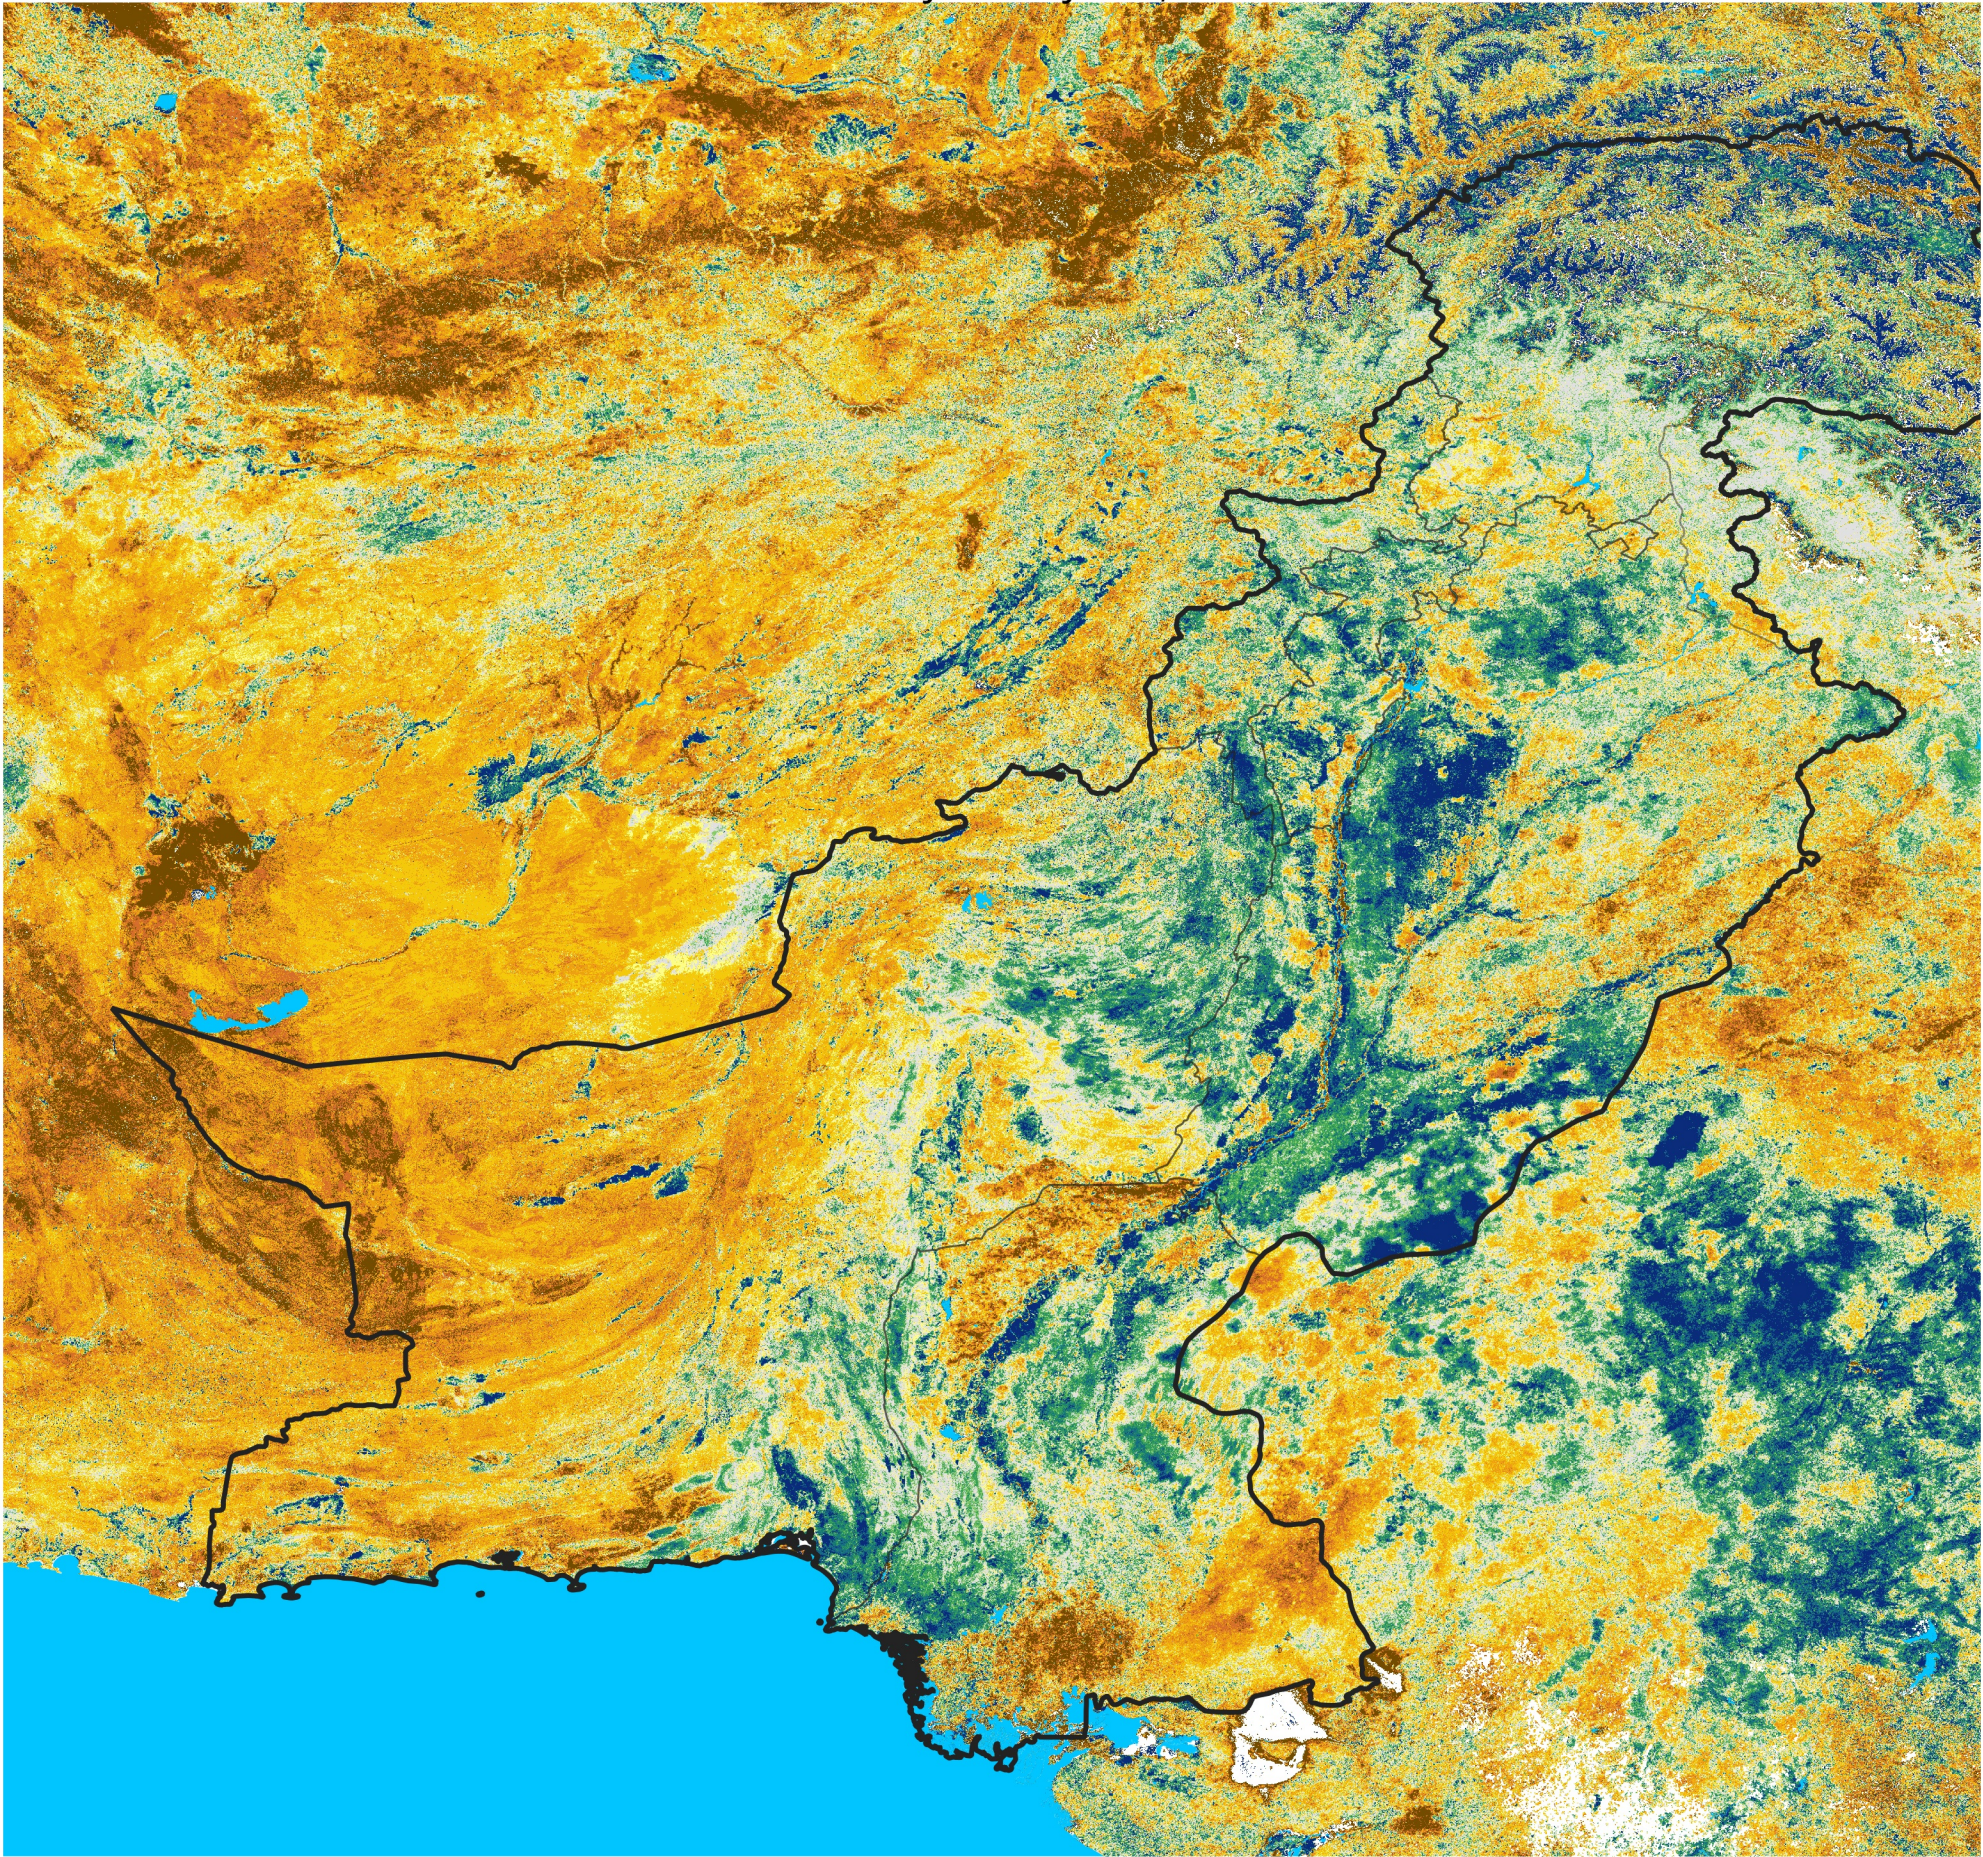

Pakistan Percent of Mean NDVI

2026 / Mean (2012 - 2021)
Period 37 / Jun 26 - Jul 05, 2026

Percent of Normal