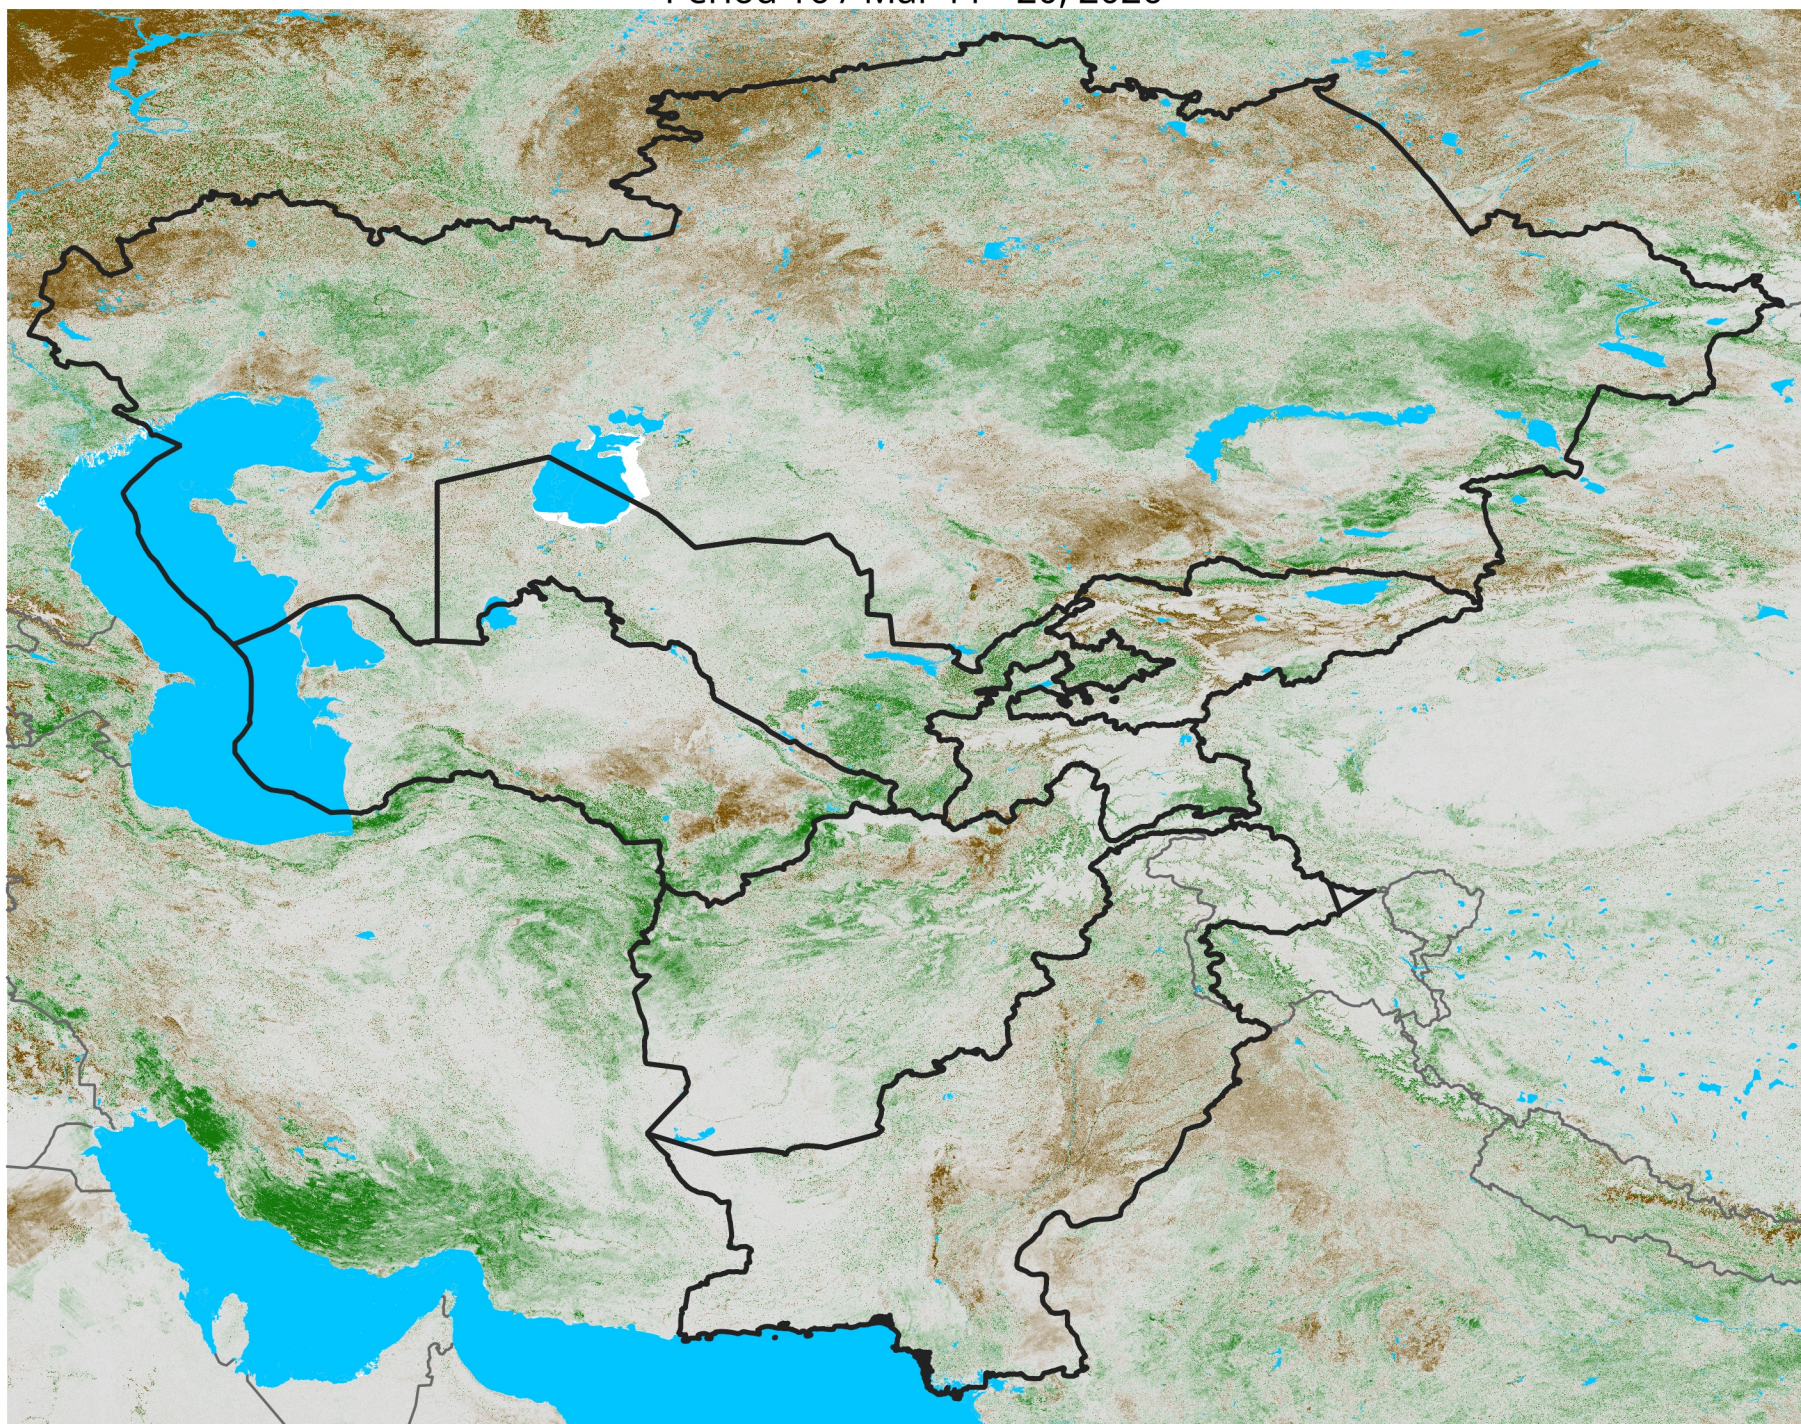

# Central Asia NDVI Difference

2026 minus 2025

Period 16 / Mar 11 - 20, 2026

## NDVI Difference

< -0.3   -0.2   -0.1   -0.05   0.05   0.1   0.2   >0.3

Negative

No Difference

Positive