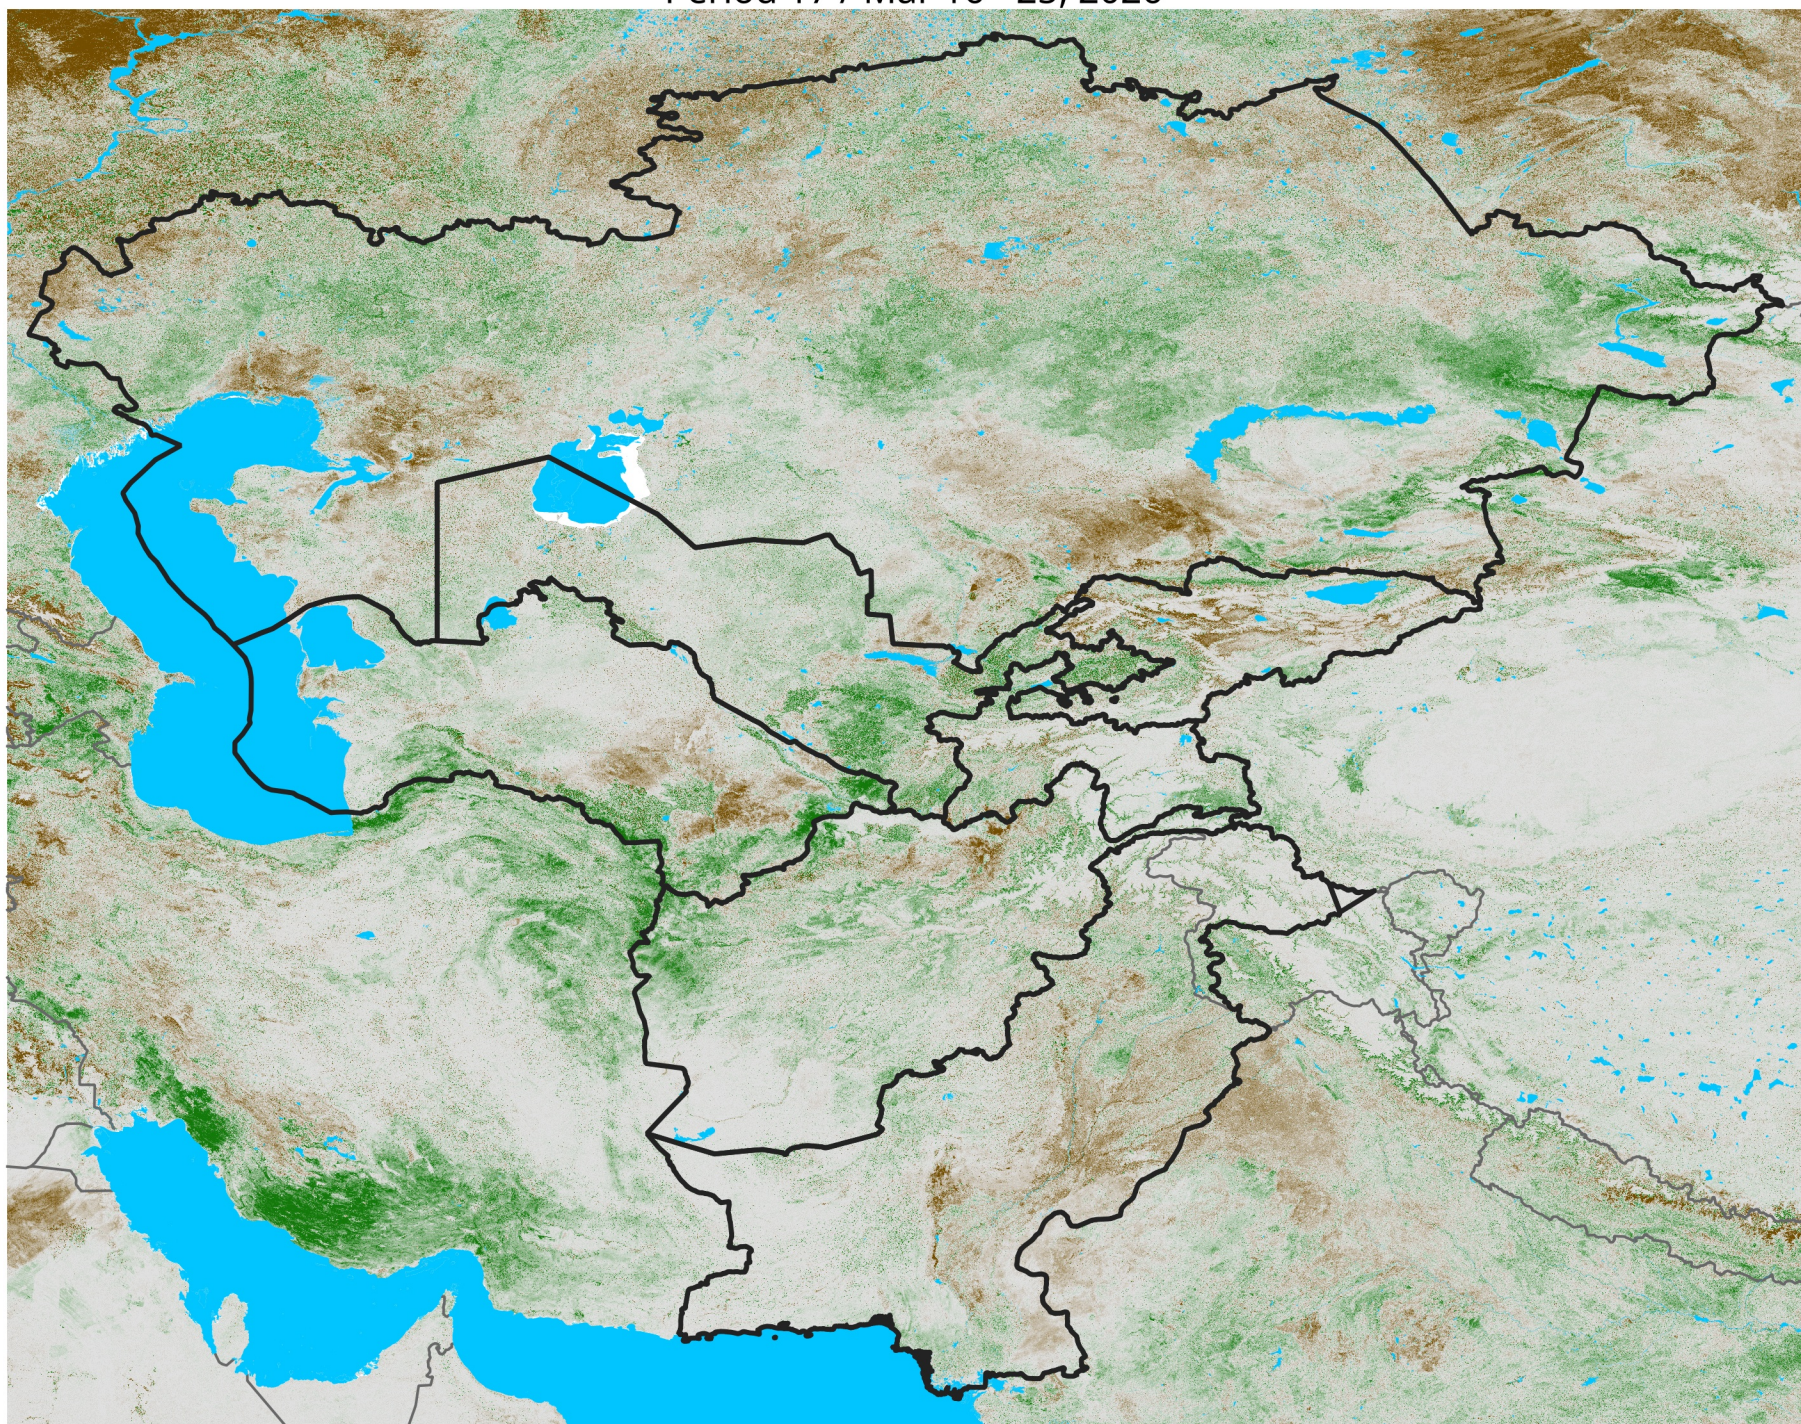

Central Asia NDVI Difference

2026 minus 2025

Period 17 / Mar 16 - 25, 2026

NDVI Difference

< -0.3 -0.2 -0.1 -0.05 0.05 0.1 0.2 > 0.3

Negative

No Difference

Positive